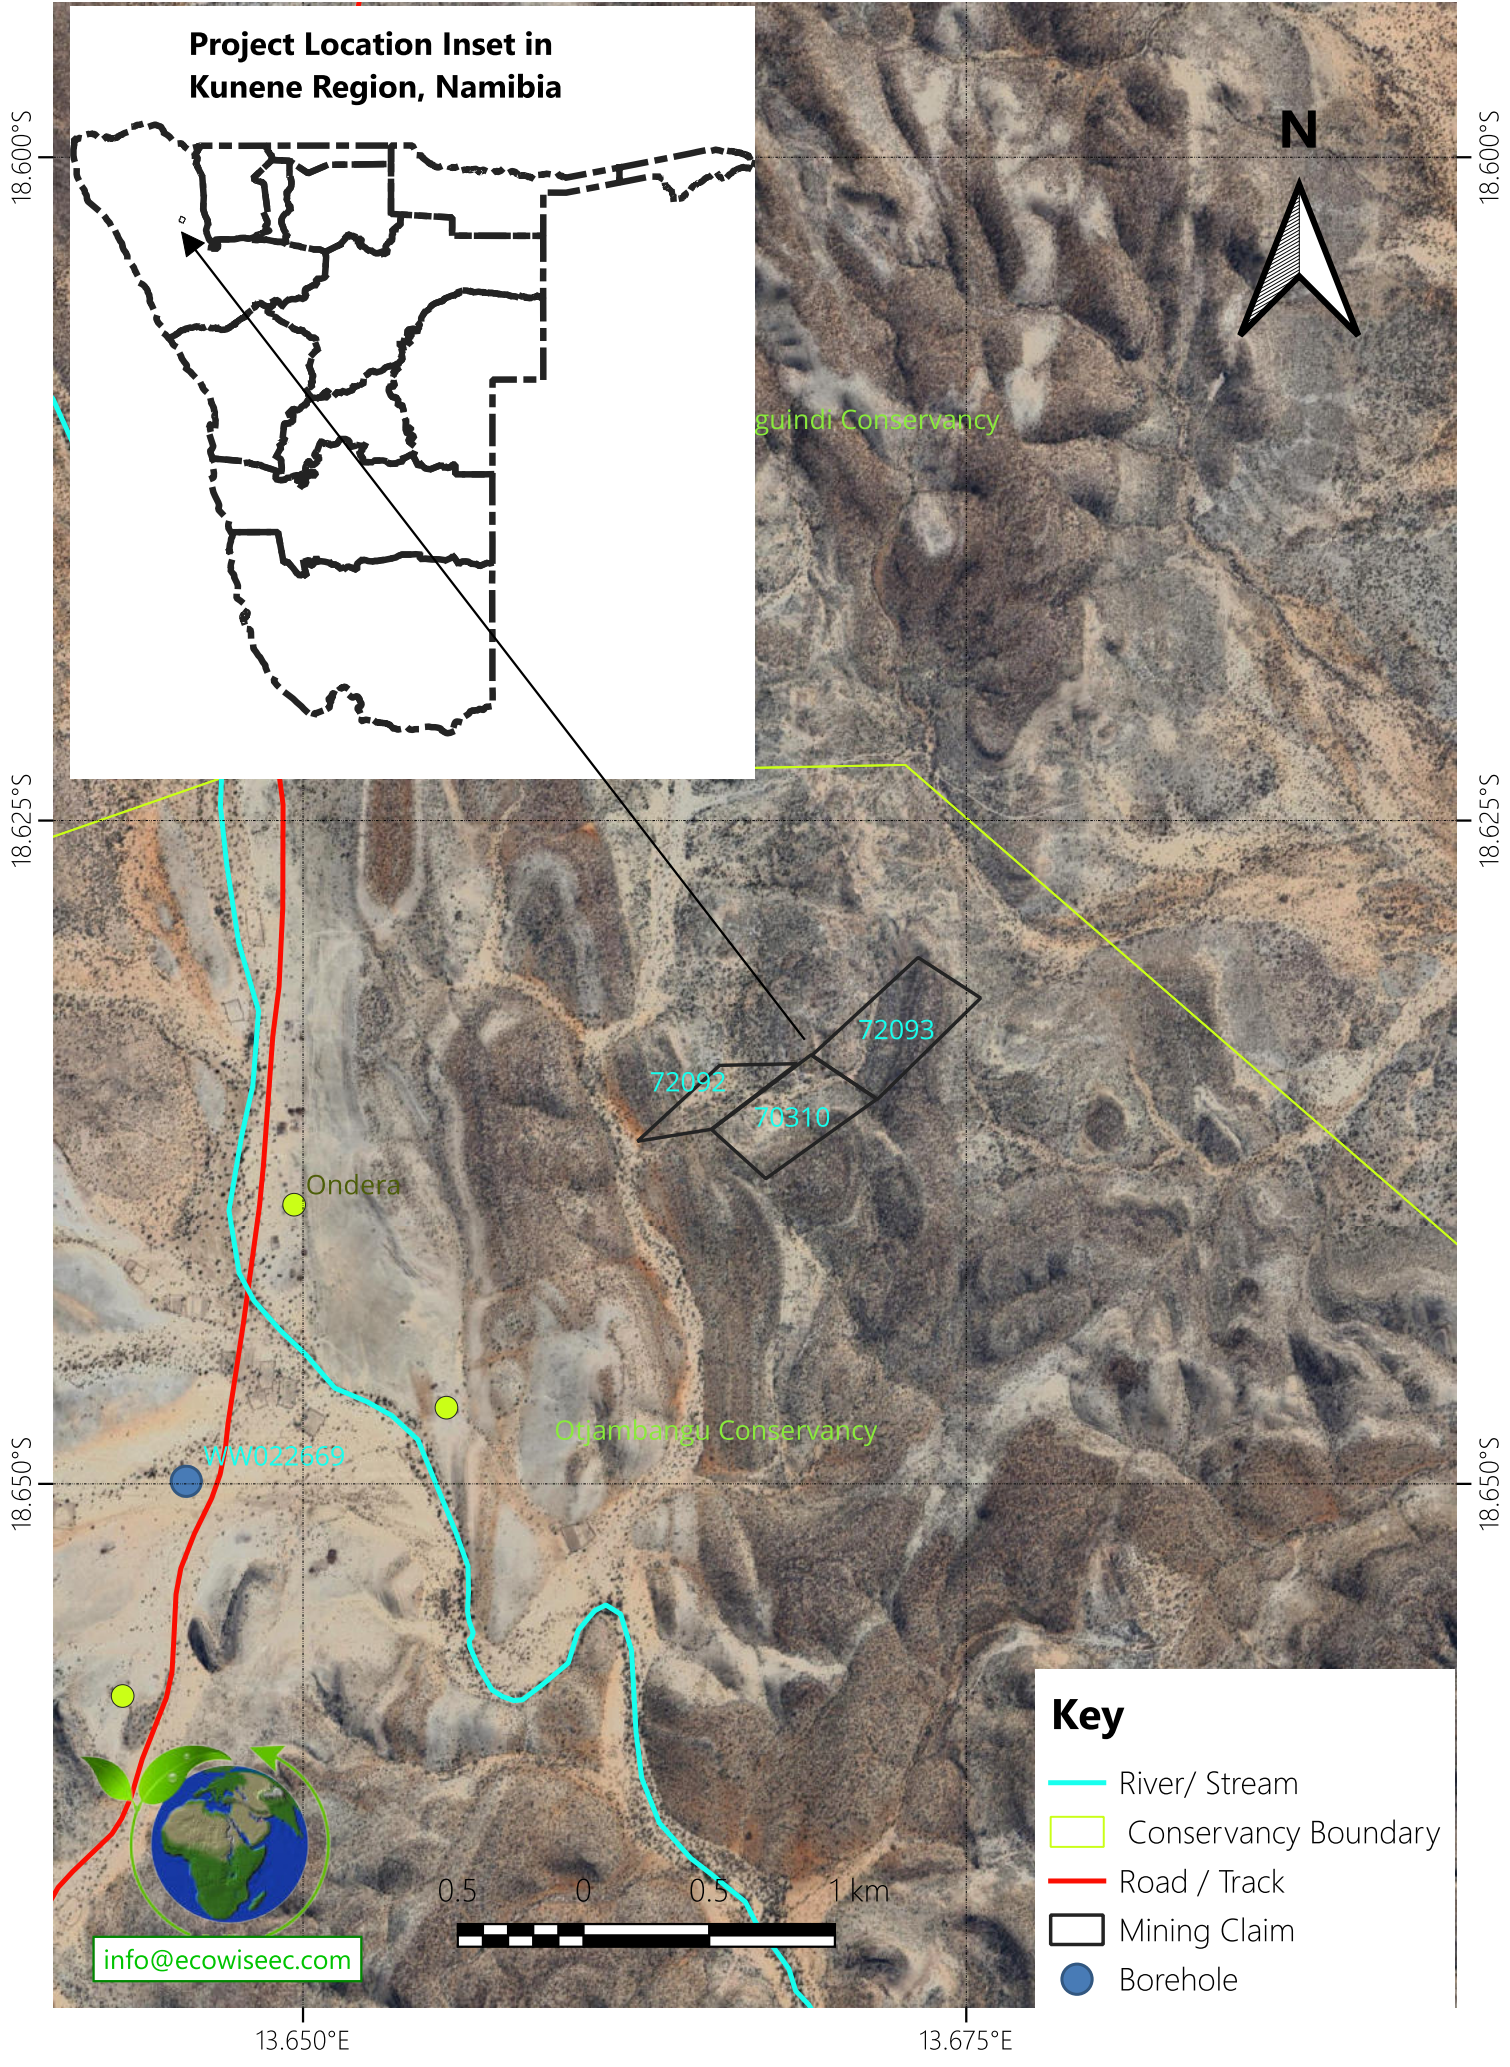

13.650°E 13.675°E
LOCATION MAP : MINING CLAIMS NO. 72092, 72093 & 70310

**Project Location Inset in
Kunene Region, Namibia**

N

guindi Conservancy

Ondera

Otjambangu Conservancy

72093

72092

70310

WW022569

Key

- River/ Stream
- Conservancy Boundary
- Road / Track
- Mining Claim
- Borehole

info@ecowiseec.com