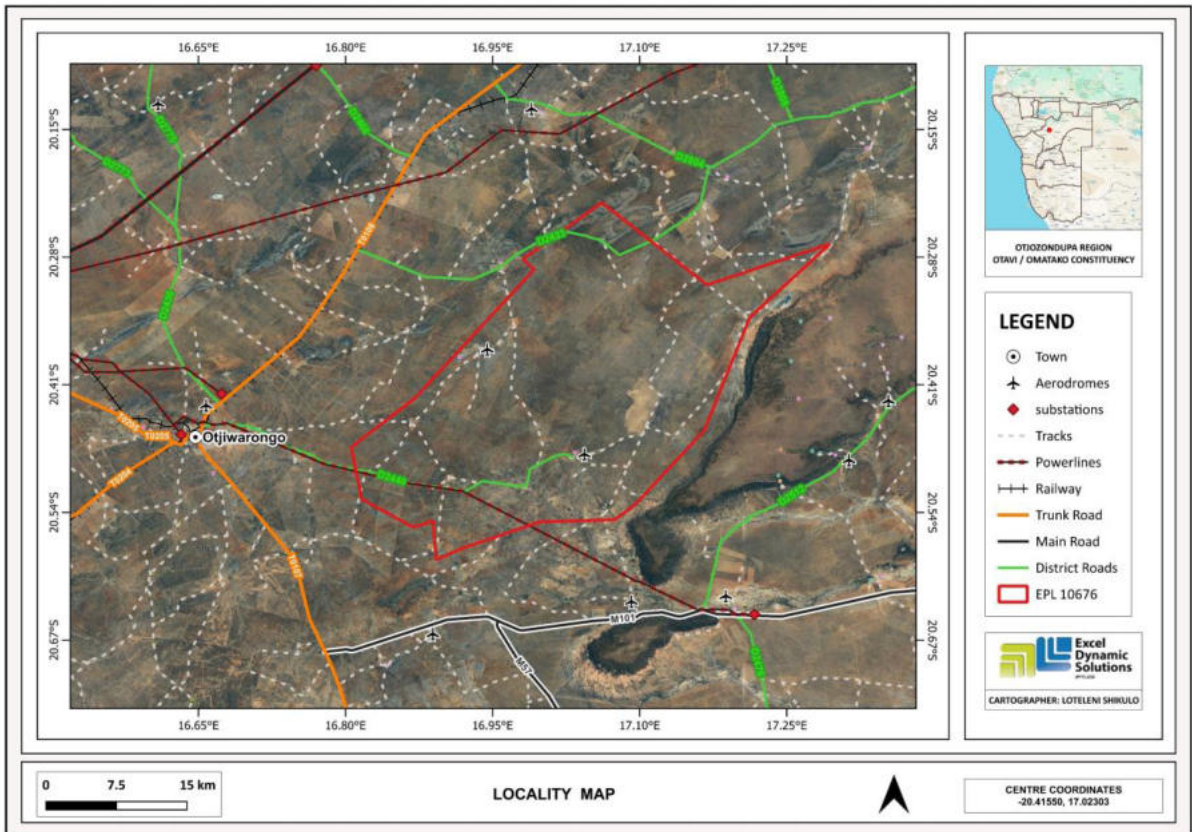

Site Map

Latitude: -20.41550

Longitude: 17.02303