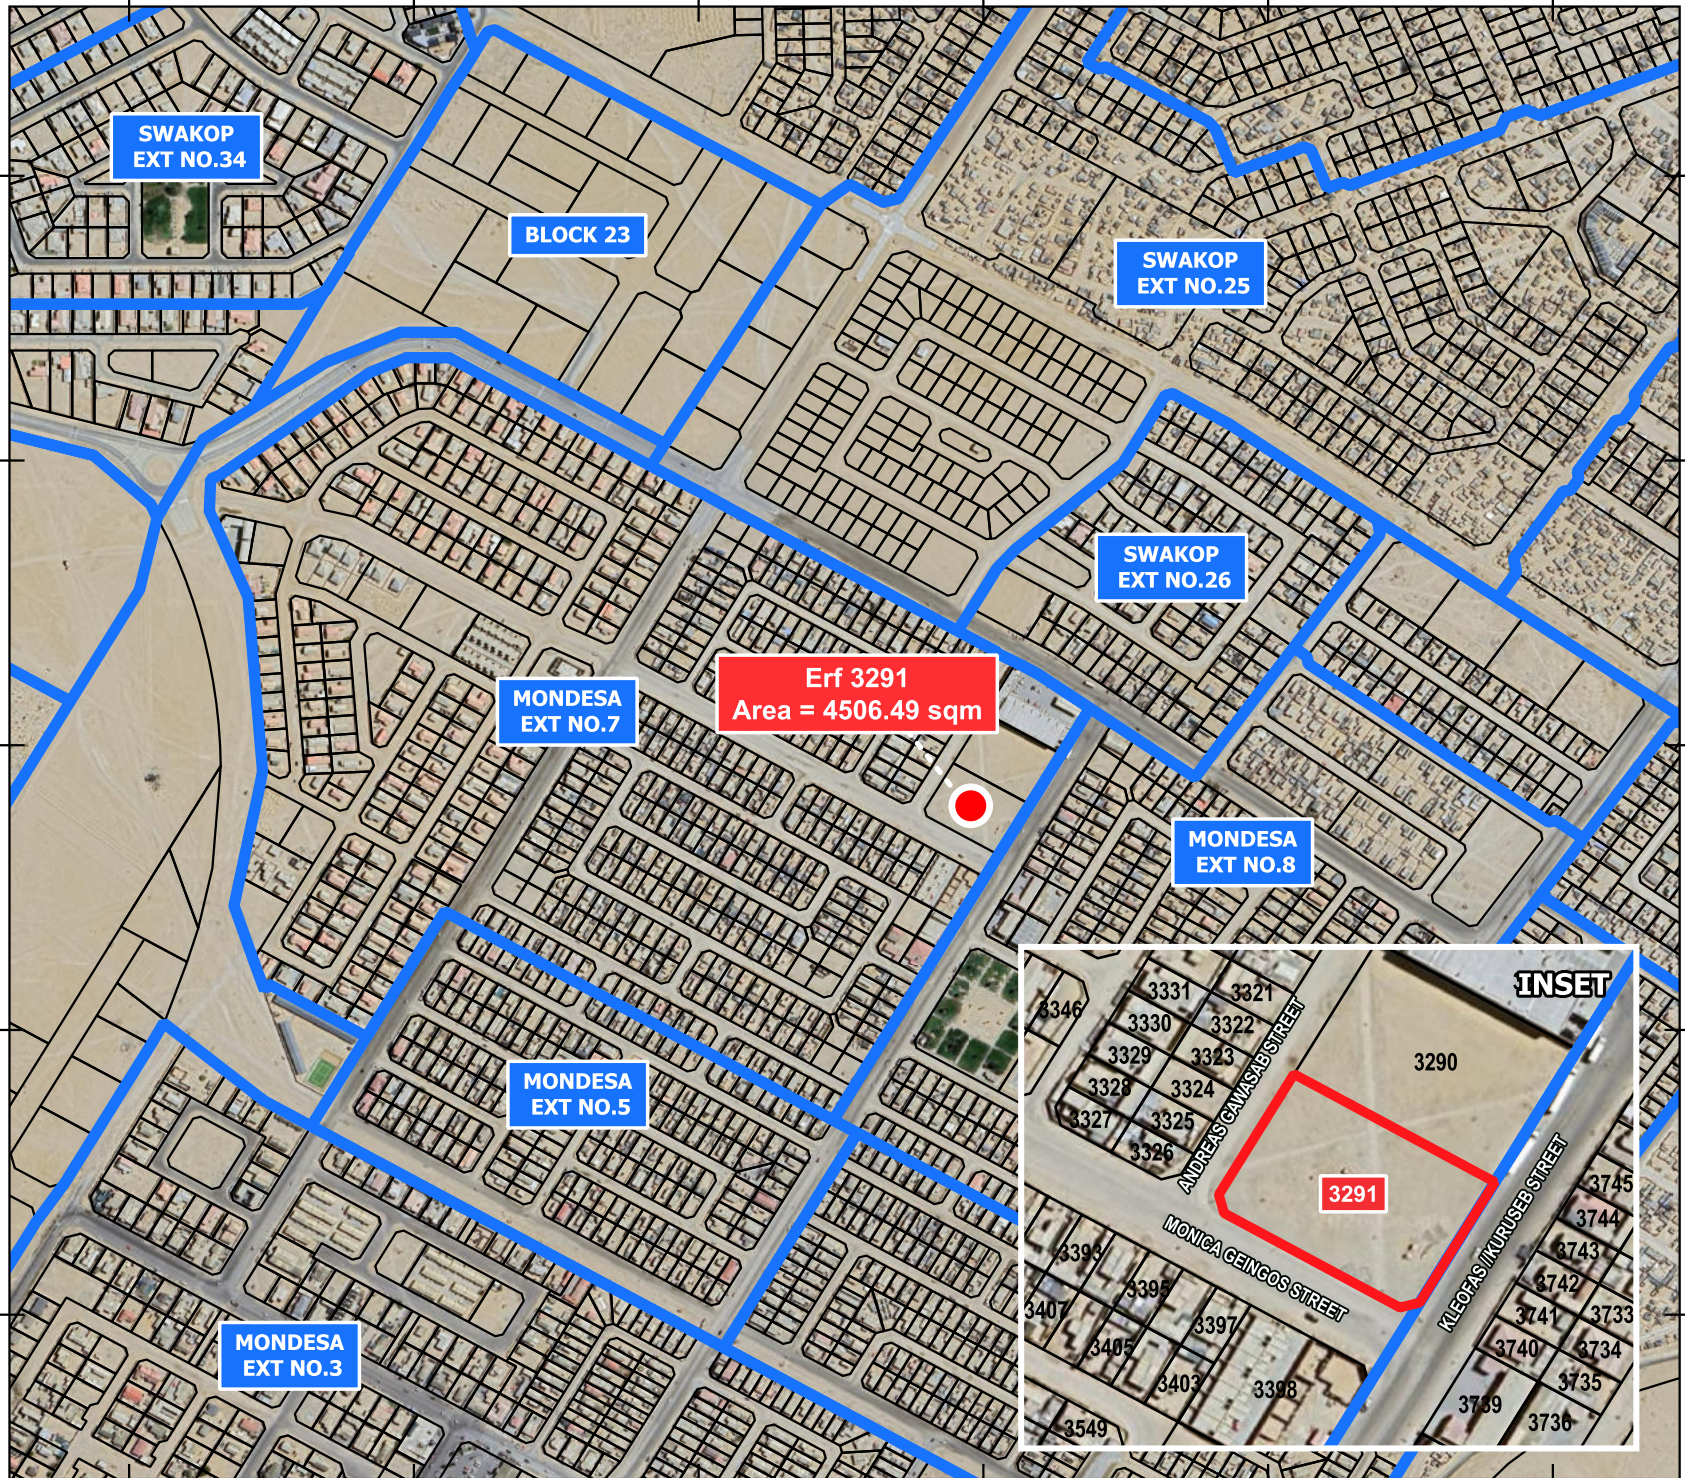

14°32'51"E 14°33'0"E 14°33'9"E 14°33'18"E 14°33'27"E 14°33'36"E

ERF 3291 LOCALITY MAP

LEGEND

- Erven Layout
- Township extension

Map prepared for:

Date:	March 2026
Erf Centre coordinates:	Lat: -22.650466 Long: 14.554938
Coordinate System:	GCS WGS 1984 EPSG Code: 4326 Datum: WGS 1984 Units: Degrees (Lat/Long)