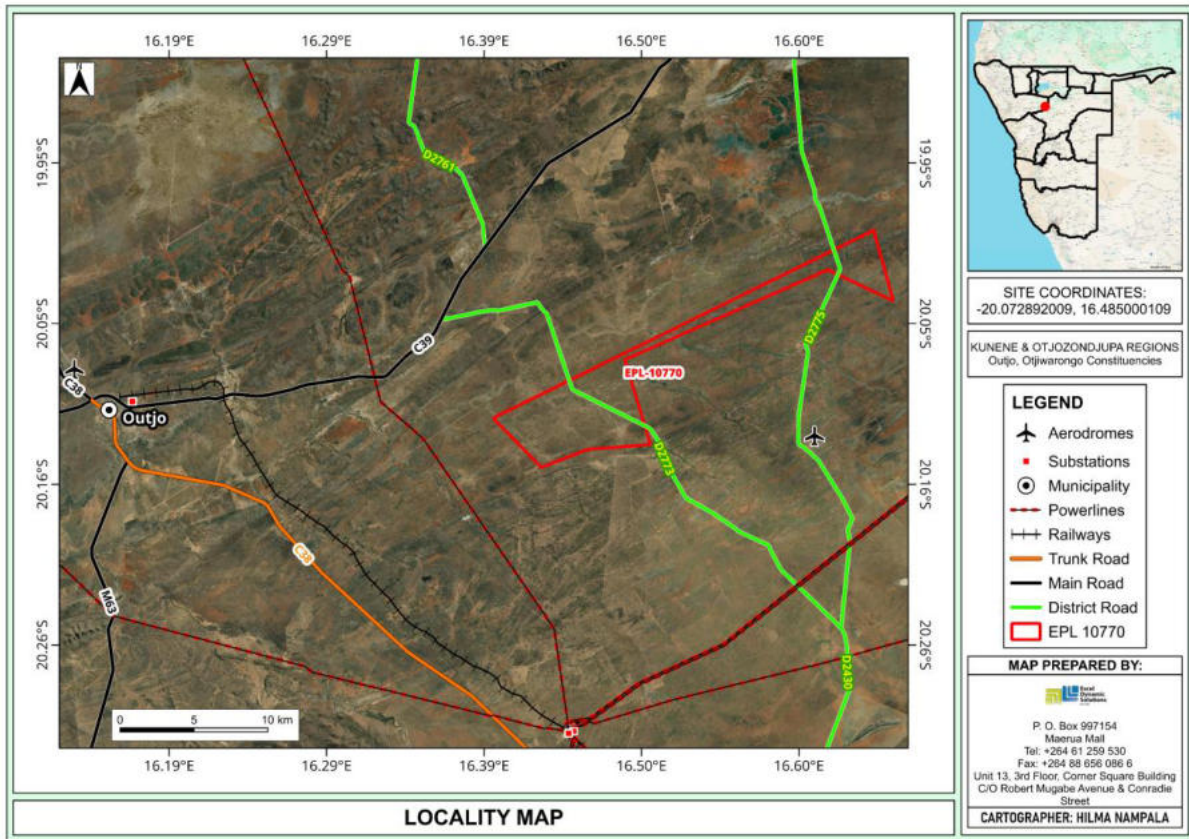

Preliminary Site Map with coordinates and a Legend

Latitude: -20.072892009

Longitude: 16.485000109