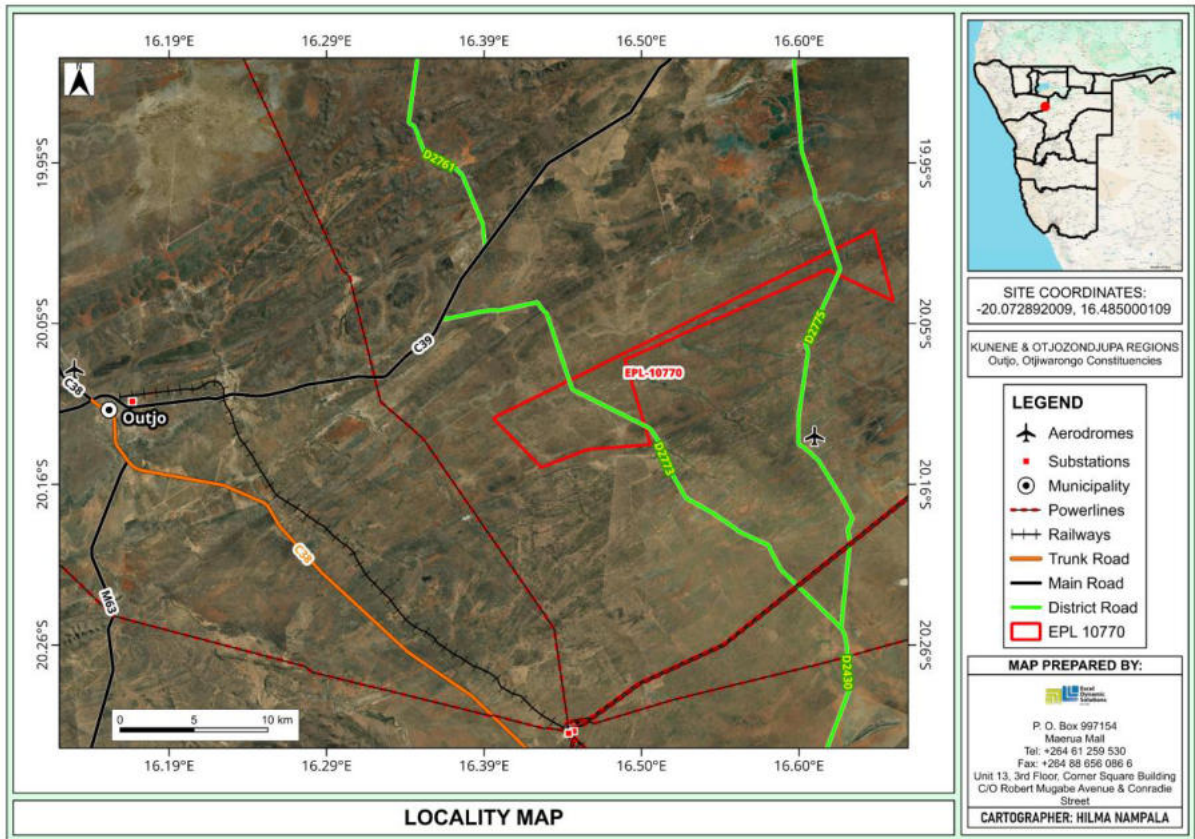

Preliminary Site Map with coordinates and a Legend

Latitude: -20.072892009

Longitude: 16.485000109