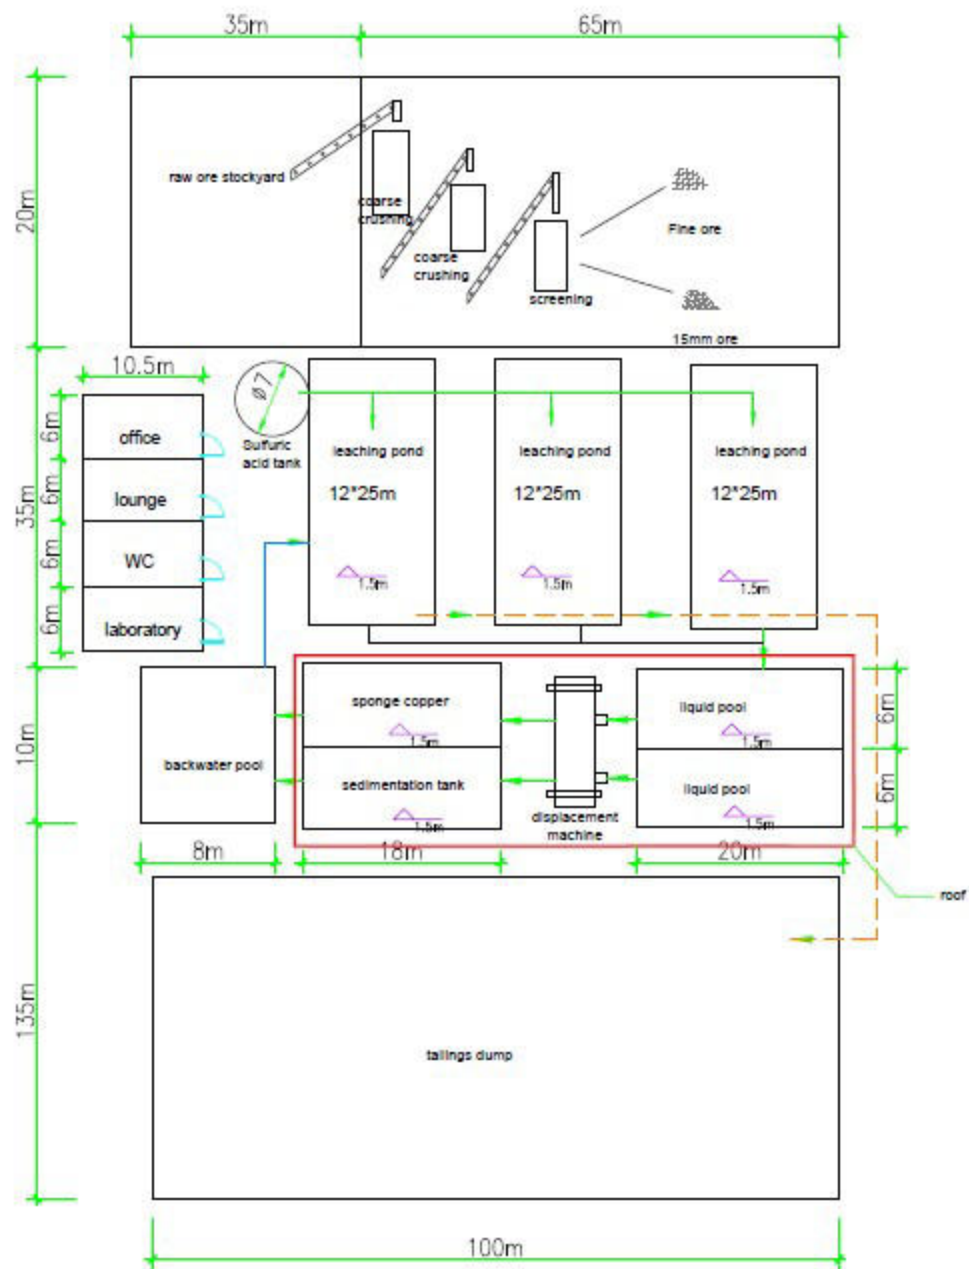

Sprong Copper Production Plant (2.4ha)

Legend

- GPS Coordinates
- Site Boundary

-21.960203, 15.843712

21.960735, 15.845527

C 32

21.961710, 15.845217

-21.961431, 15.843360

Google Earth

90 m

Spronge Copper Production Plant (2.4ha)

Legend

- GPS Coordinates
- Site Boundary

-21.960203, 15.843712°

21.960735, 15.845527°

C 32
↓

21.961710, 15.845217°

-21.961431, 15.843360°

Google Earth

40 m

layout diagram