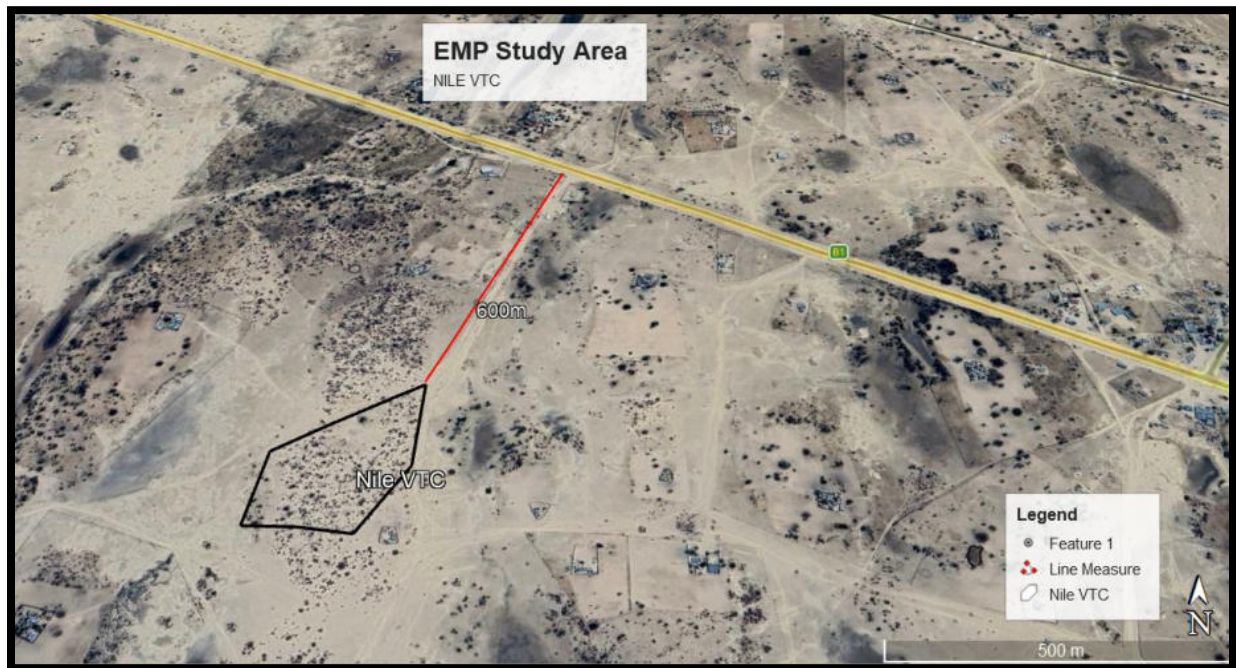

Preliminary site map

2.1 Location

Nile Vocational Training Centre is located at Onathing South Village, within Omulondo District, in the Oshikoto Region, Namibia. The project land of **4.85 ha** is situated 600 m from the B1 Main Road, within a rural communal area predominantly characterised by subsistence agriculture.

GPS Coordinates:

Waypoint	Latitude	Longitude
A	-17.998664°	16.135423°
B	-17.998727°	16.135383°
C	-17.998251°	16.135750°
D	-17.999914°	16.135182°
E	-17.999989°	16.136041°
F	-17.998864°	16.136179°
G	-17.998964°	16.137607°
H	-17.997384°	16.137729°

FIGURE 1: MAP OF NILE VTC CENTRE