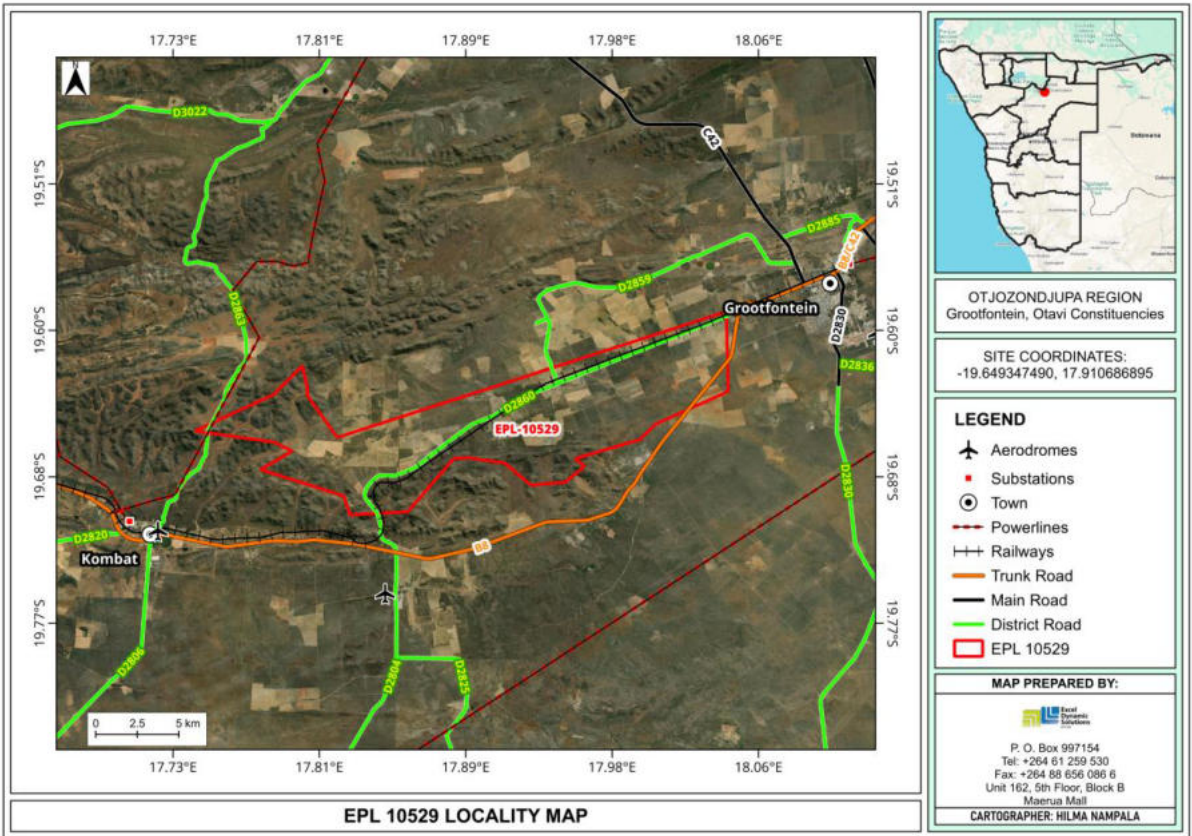

Preliminary Site Map with coordinates and a Legend

Latitude: -19.649347490

Longitude: 17.910686895