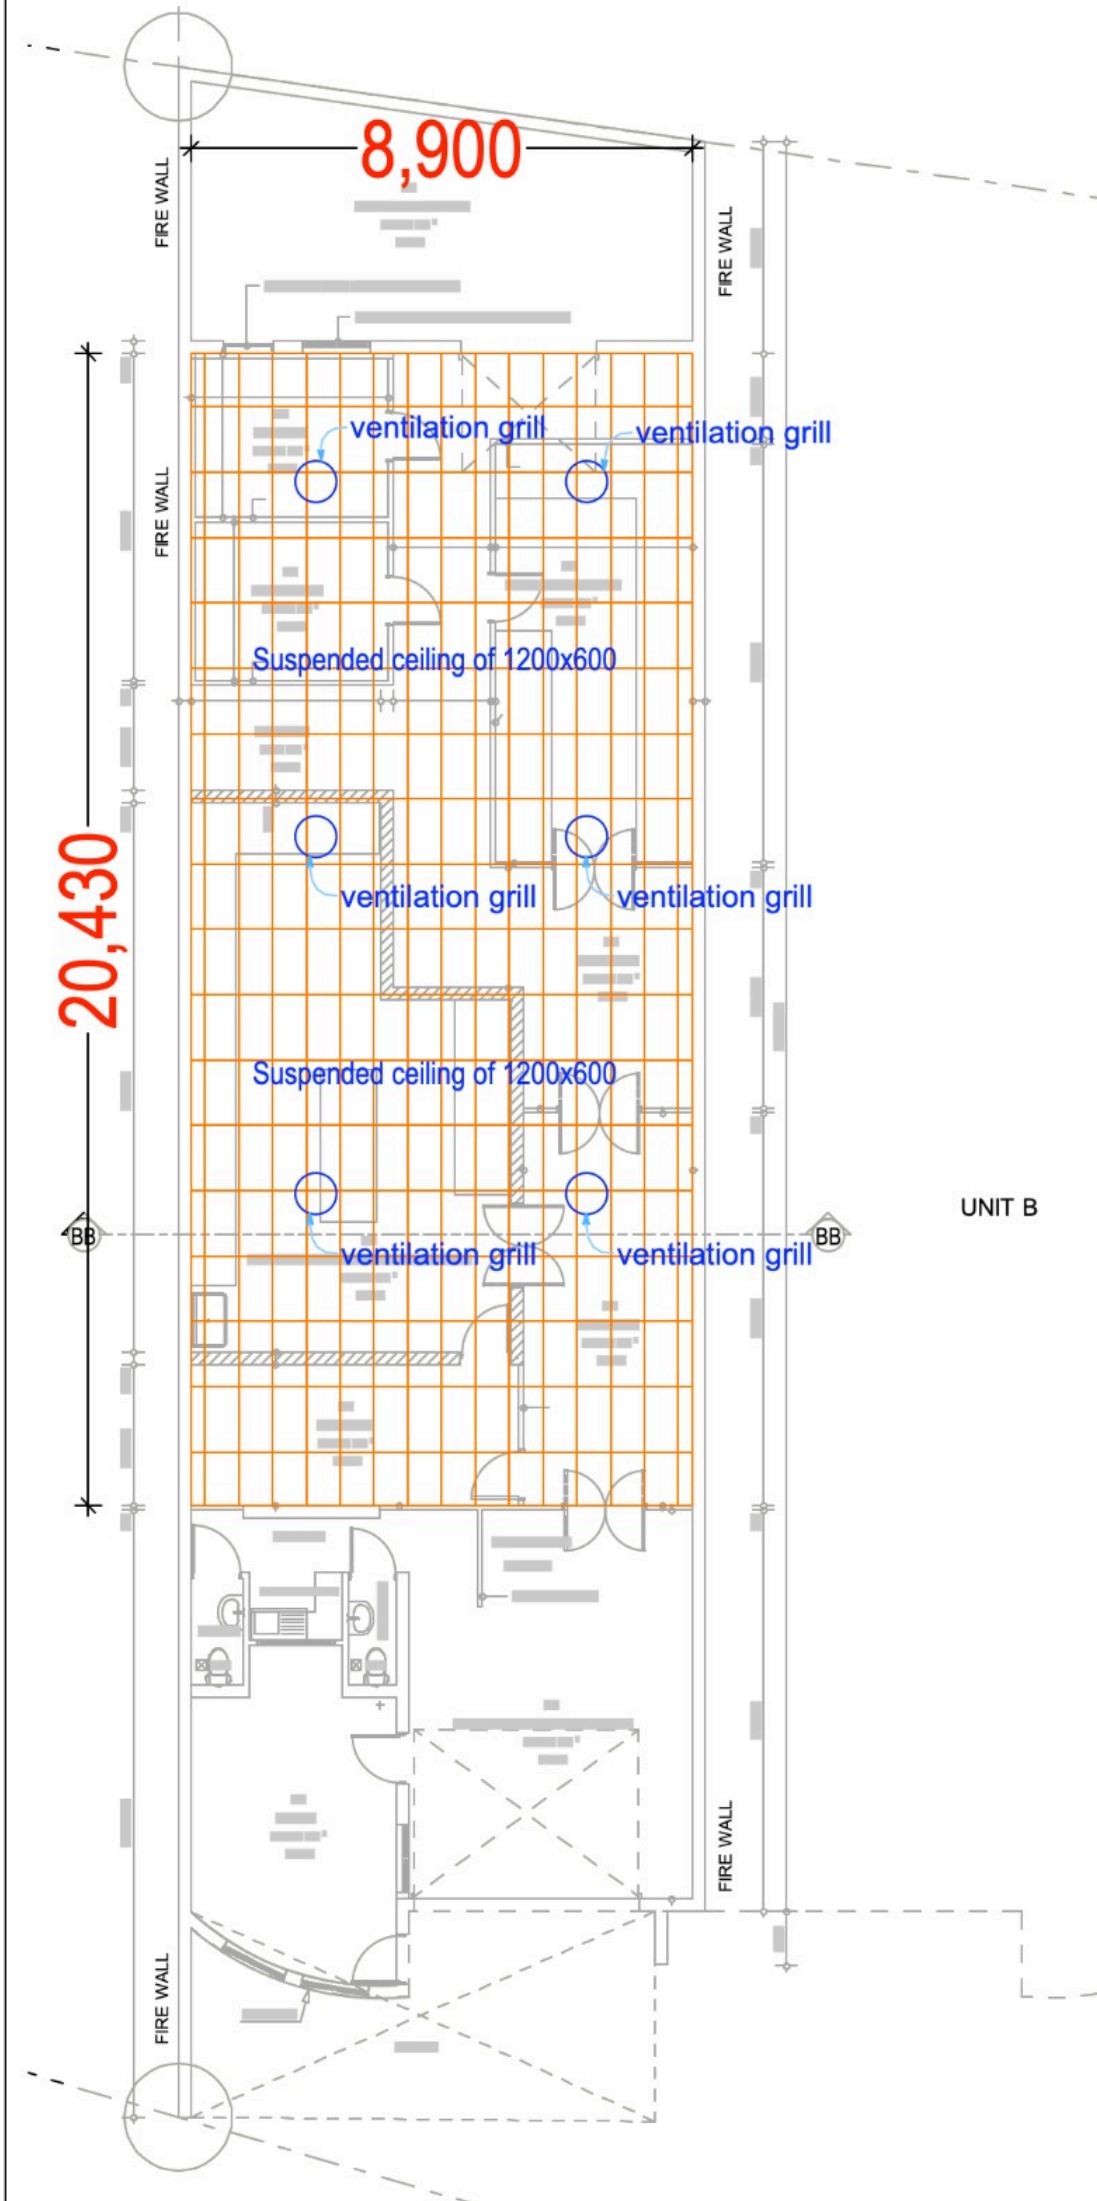

8,900

20,430

FIRE WALL

FIRE WALL

FIRE WALL

FIRE WALL

FIRE WALL

ventilation grill

ventilation grill

Suspended ceiling of 1200x600

ventilation grill

ventilation grill

Suspended ceiling of 1200x600

ventilation grill

ventilation grill

UNIT B

BB

BB