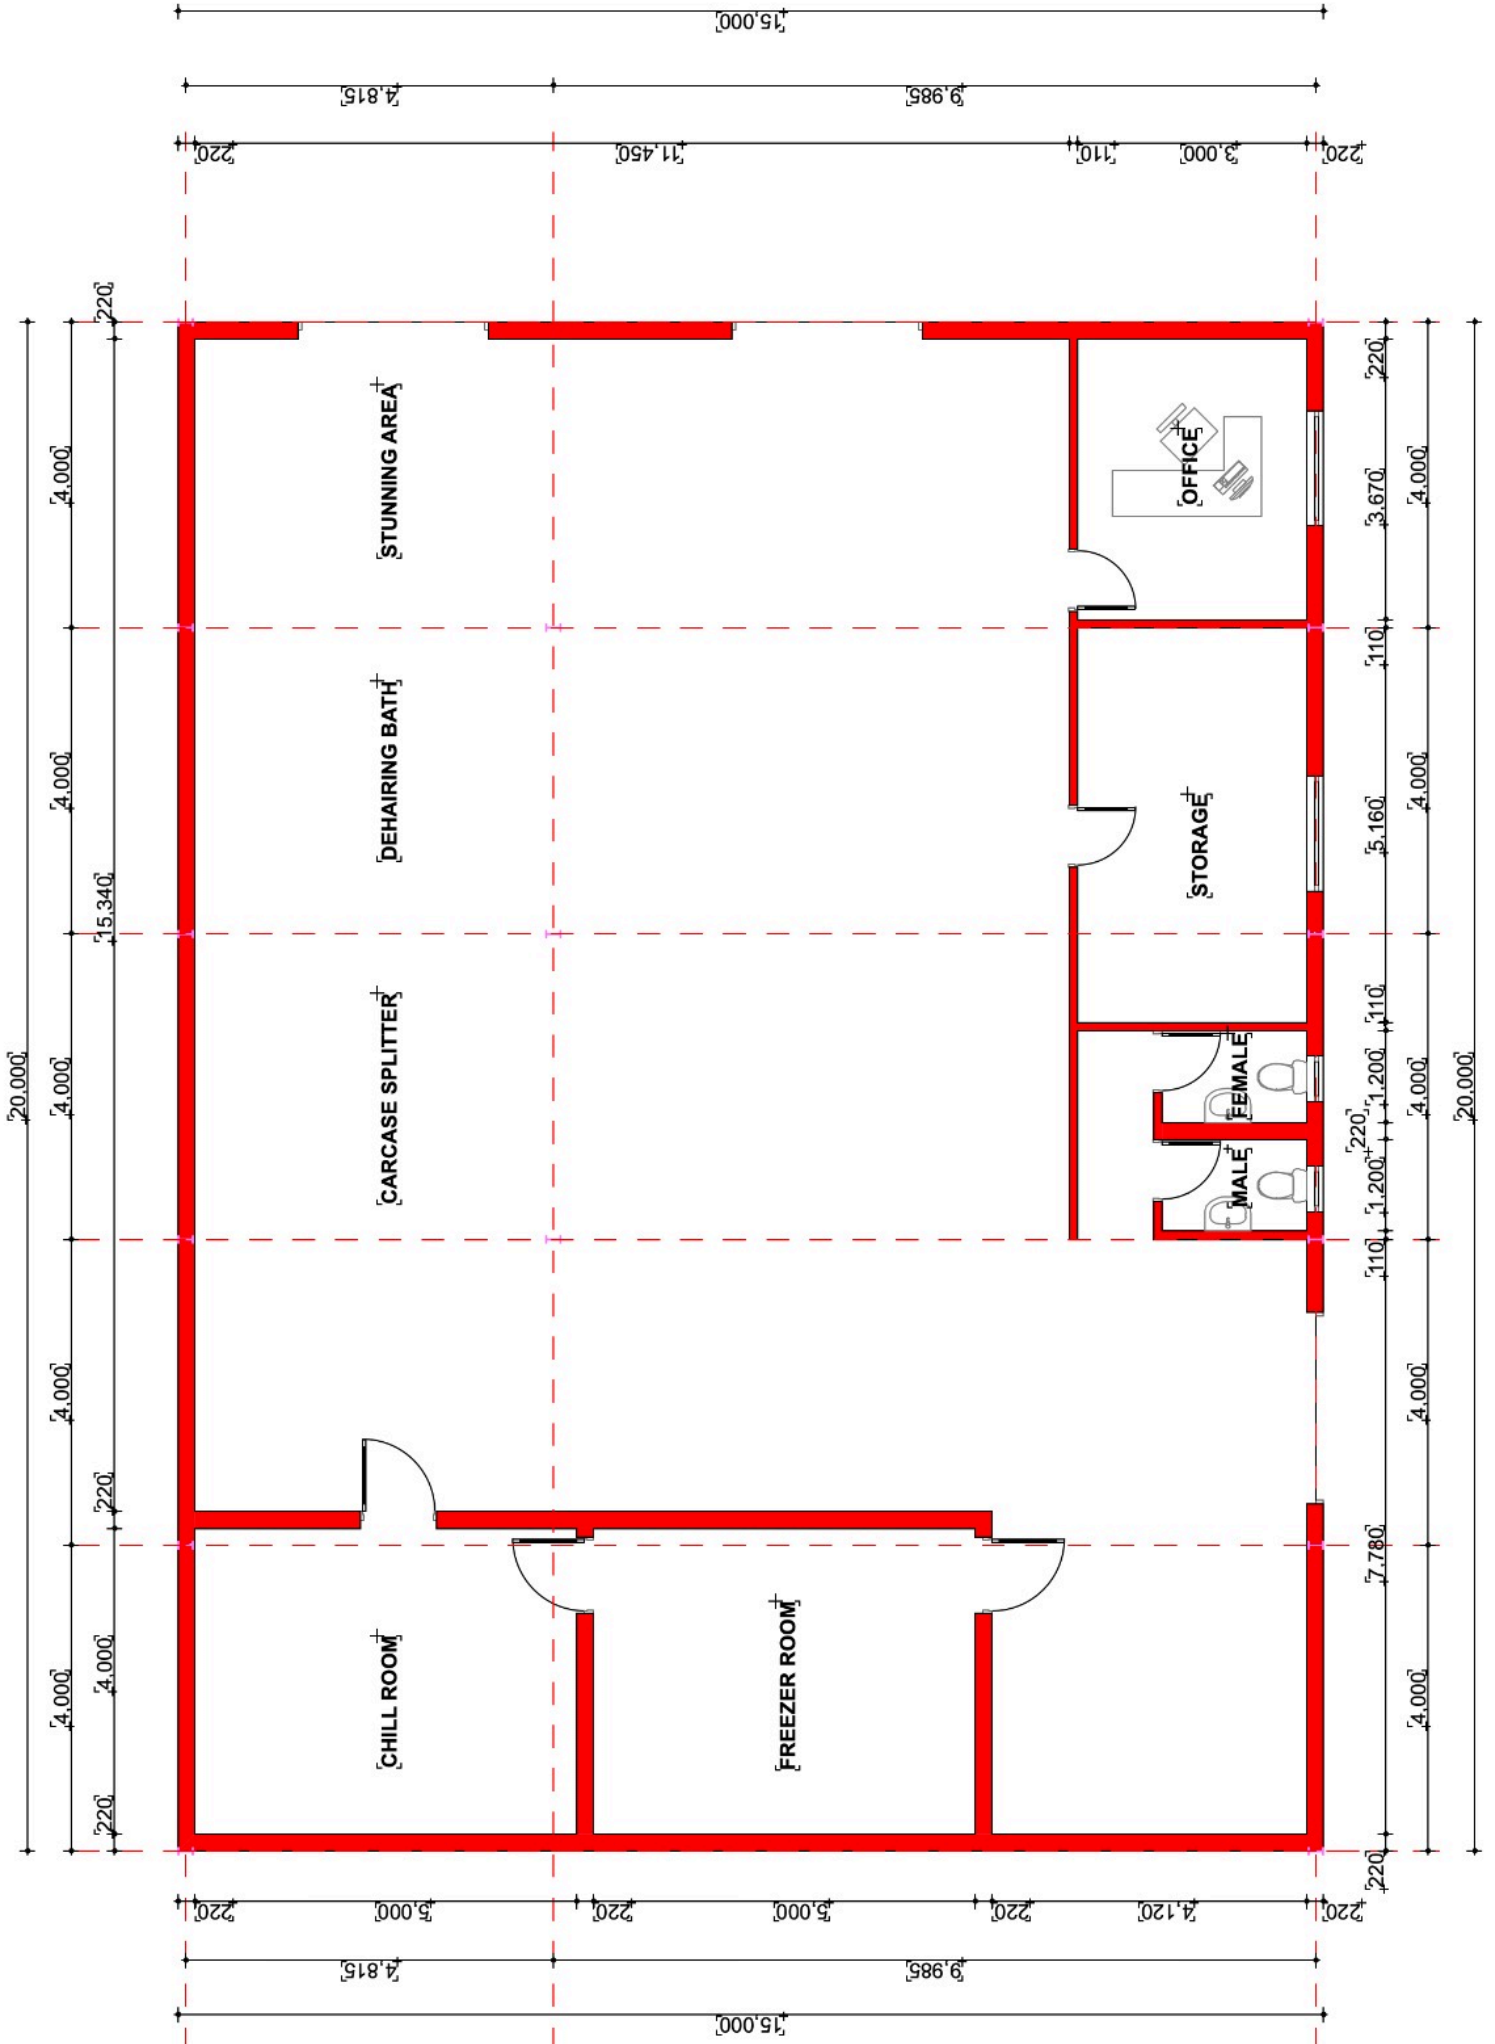

ventilation grill

Suspended ceiling of 1200x600

ventilation grill

ventilation grill

Suspended ceiling of 1200x600

ventilation grill

ventilation grill

UNIT B

BB

BB

1,000 m

D2463

B1

Image © 2024 Airbus

Otjikango

Google Earth

02463

81

Image © 2024 Airbus

Otjikango

Google Earth

S 20°9'4.266" LAT

E 16°50'17.61684" LON

Altitude: 1423 m a.s.l