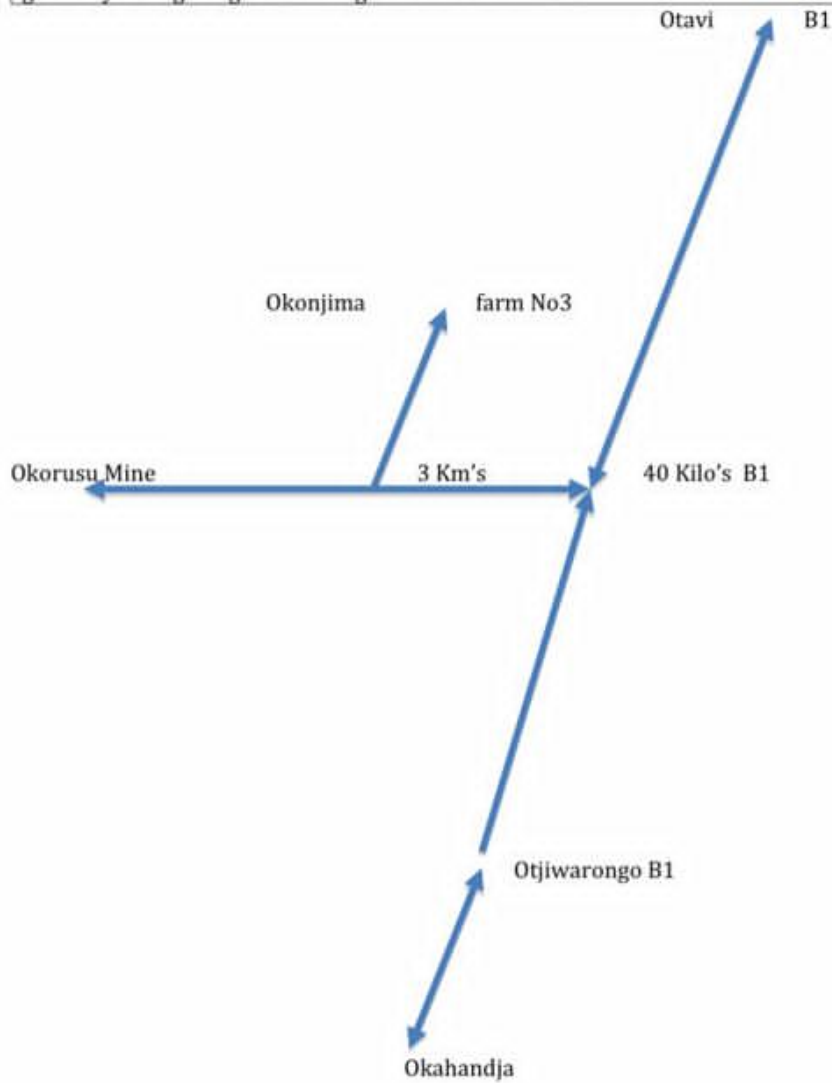

Drive from Otjiwarongo for 40 Km's north towards Otavi, Turn left to the road going to Okorusu mine. On that road drive only 3 km's till you reach a big farm gate on your right.a gate. turn right to the farm house.

BB

BB

1,000 m

D2463

B1

Image © 2024 Airbus

Otjikango

Google Earth

02463

81

Image © 2024 Airbus

Otjikango

Google Earth

S 20°9'4.266" LAT

E 16°50'17.61684" LON

Altitude: 1423 m a.s.l

2026/01/09 12:26

Location provider: Fused

D2463

No city

Otjozondjupa Region

Namibia