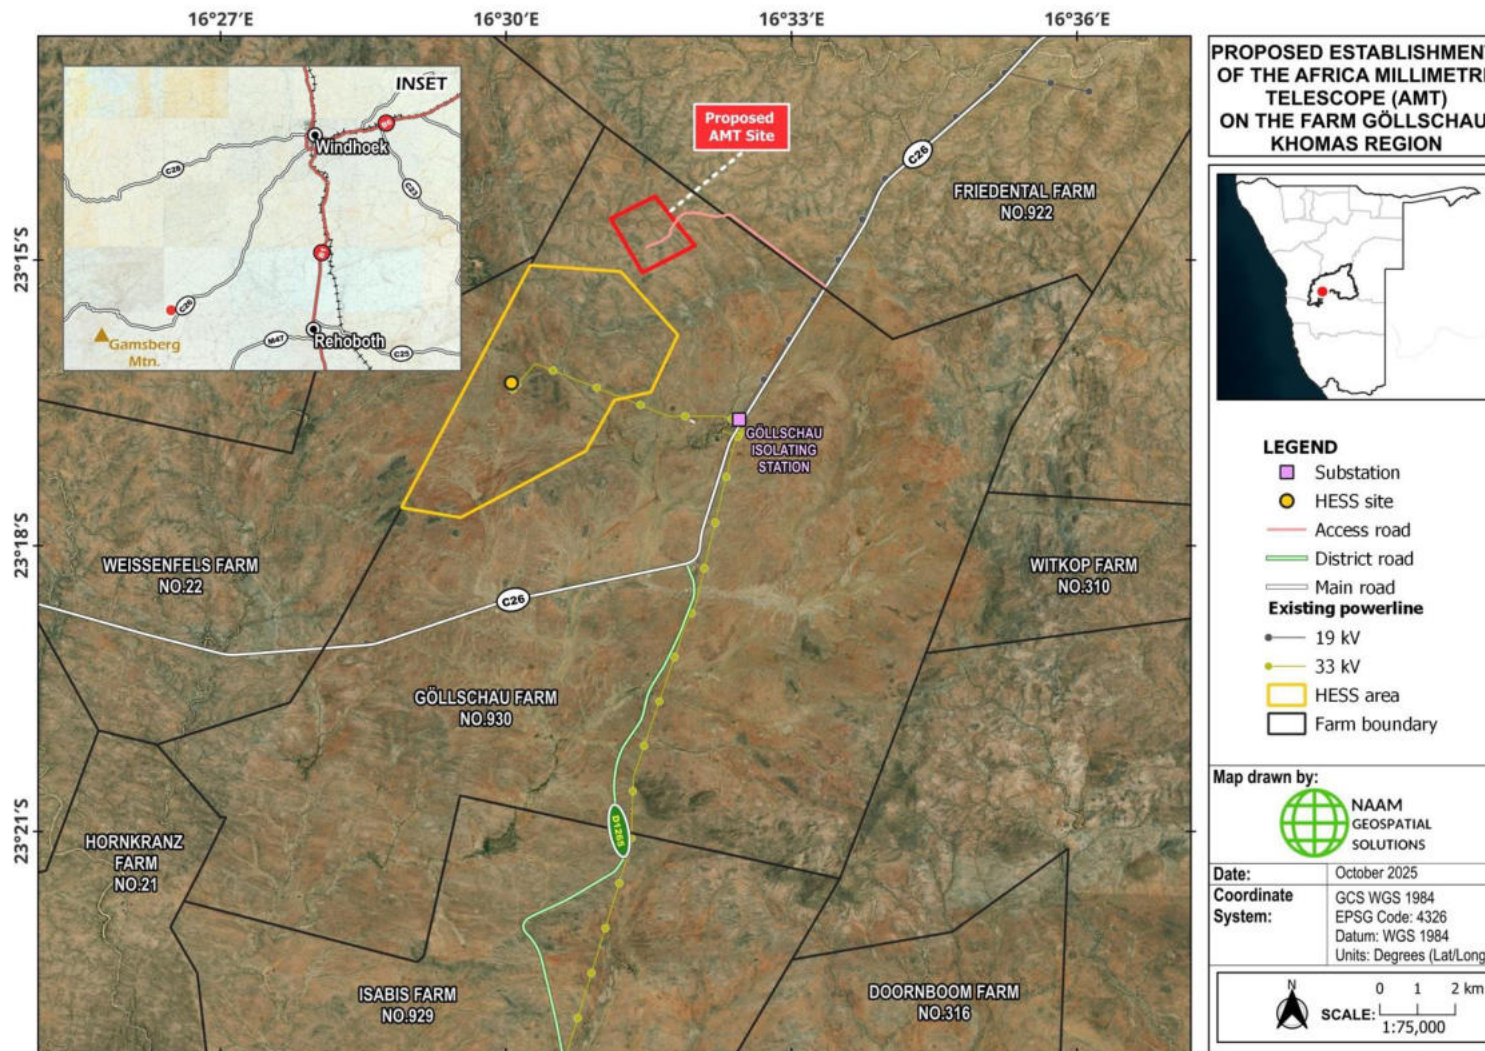

Project Location

Farm Göllschau is approximately 100 km south-west of Windhoek along the C26 road in the Khomas Region. The site is adjacent to an existing astronomy project, the High Energy Stereoscopic System (HESS) telescope array.

Figure **Error! No text of specified style in document.**-1 shows the location of the project in the Khomas Region.

The site coordinates are **23.245758°S, 16.526969°E**.

Figure Error! No text of specified style in document.-1: Location of the proposed AMT in the Khomas Region