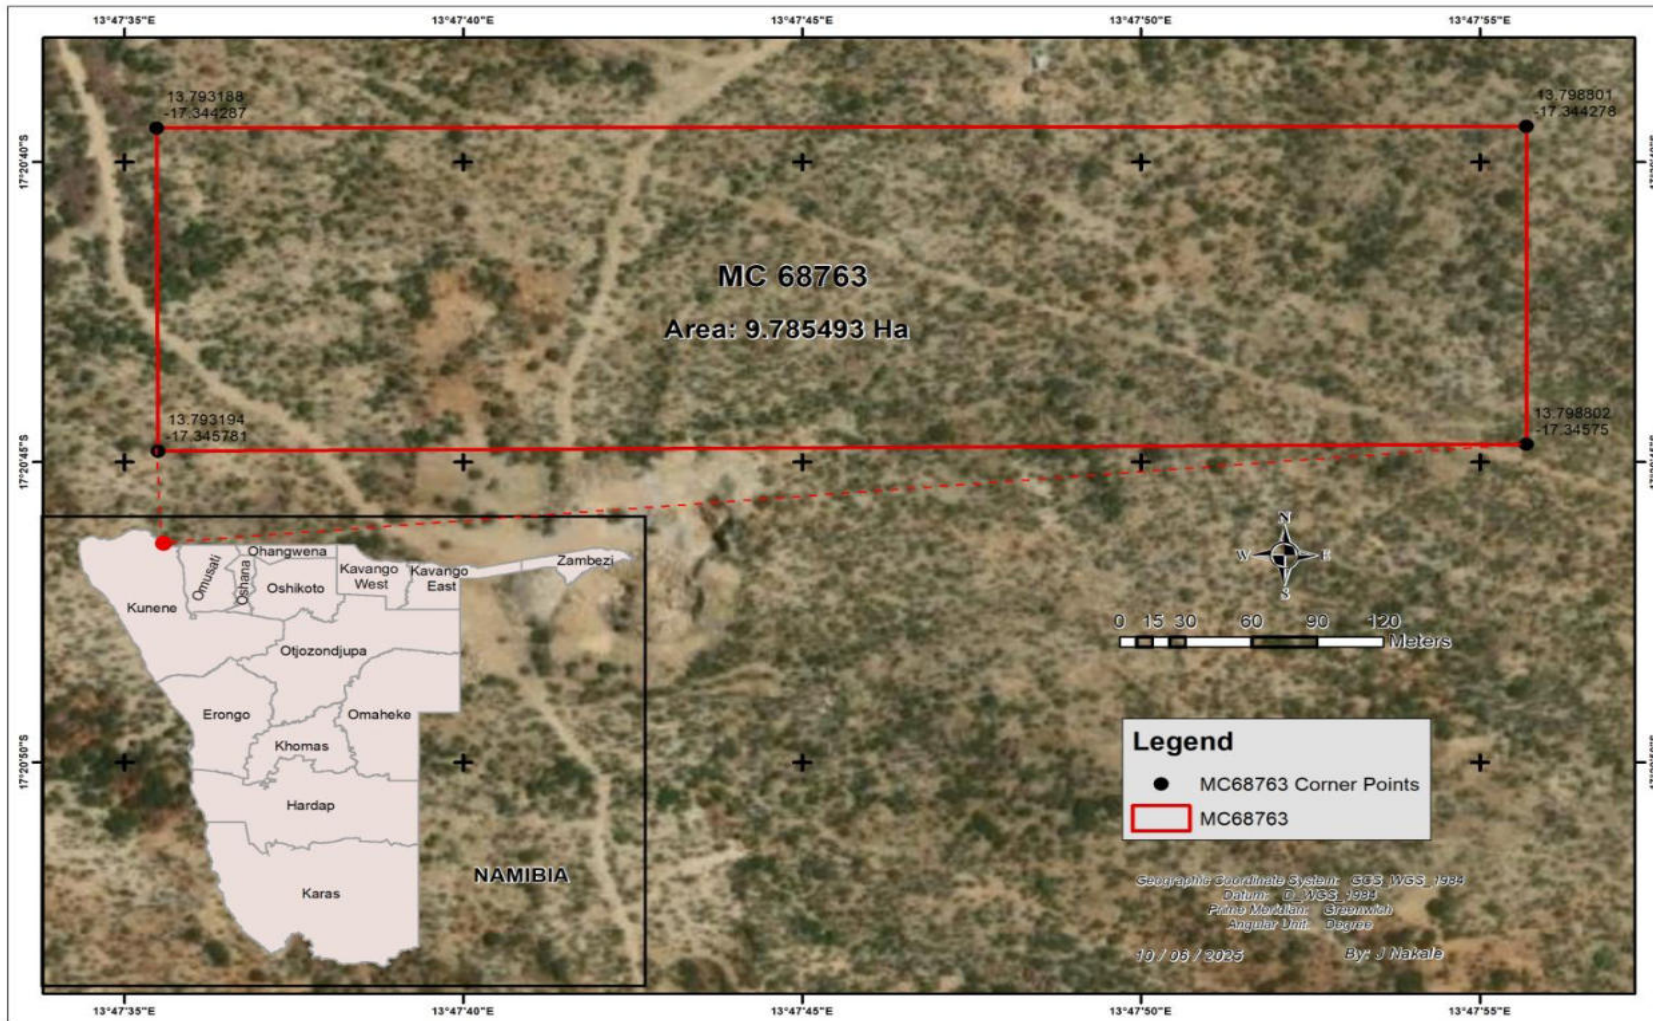

Figure 1: Location of Mining Claim 68462, Oroutumba Village, Opuwo district in Kunene Region (geo-reference point - 17.332222 S, 13.774444 E).

Figure 2: Location of Mining Claim 68763, Oroutumba Village, Opuwo district in Kunene Region (geo-reference point - 17.345000 S, 13.795833 E)