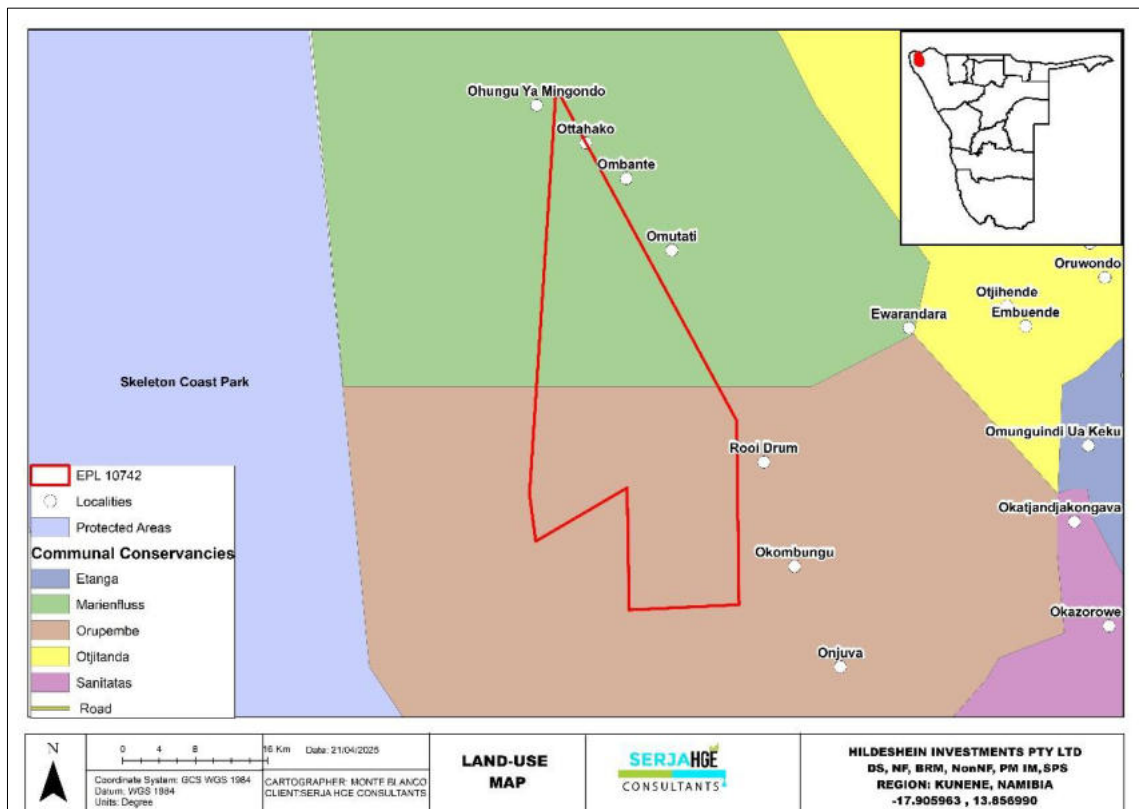

EPL-10737 is about 110km west of Opuwo and about 90km northwest of Kaoko-otavi Settlement in the Kunene Region. GPS Centre coordinates: -17.905963 13.856990

The EPL mainly overlies the Marienfluss and Orupembe Communal Conservancies.