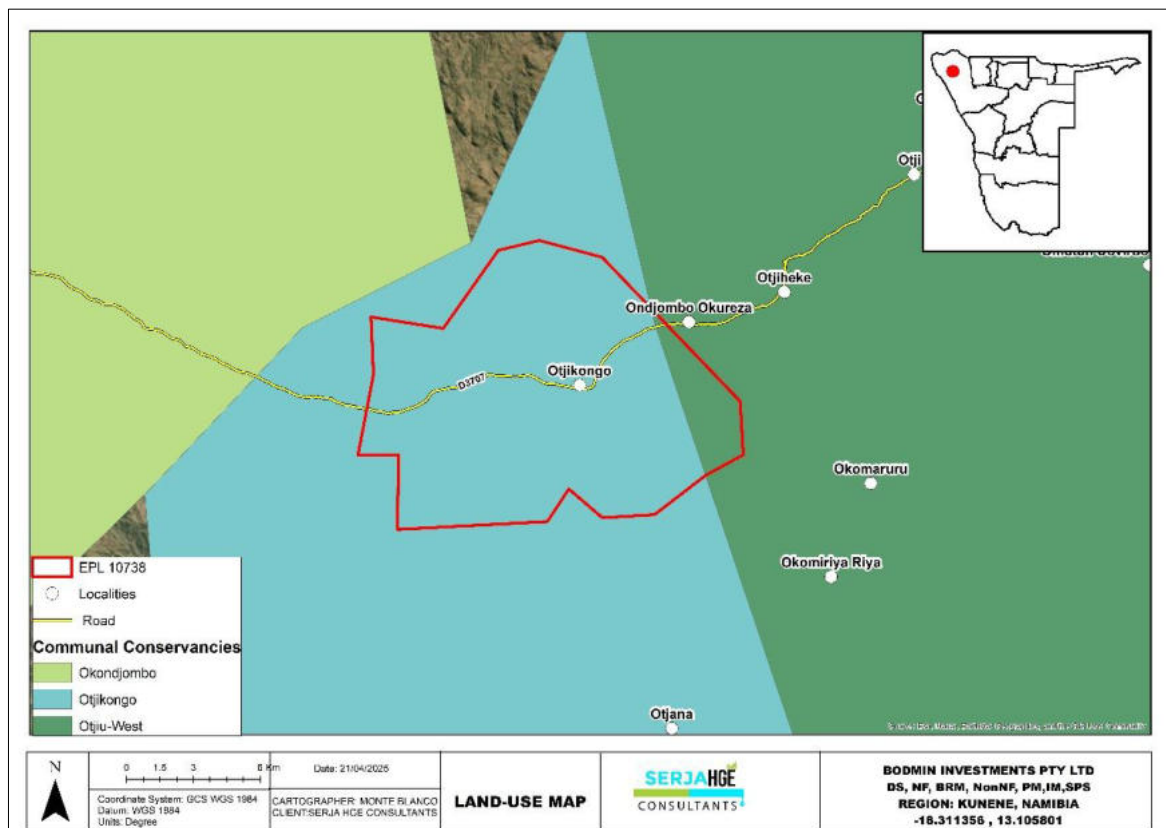

EPL-10738 is about 100km southwest of Opuwo and about 50km west of Kaoko-otavi Settlement in the Kunene Region. GPS Centre coordinates: -18.311356 13.105801

The EPL mainly overlies the Otjikongo Conservancy and partly overlaps the Otjiu-West Conservancy