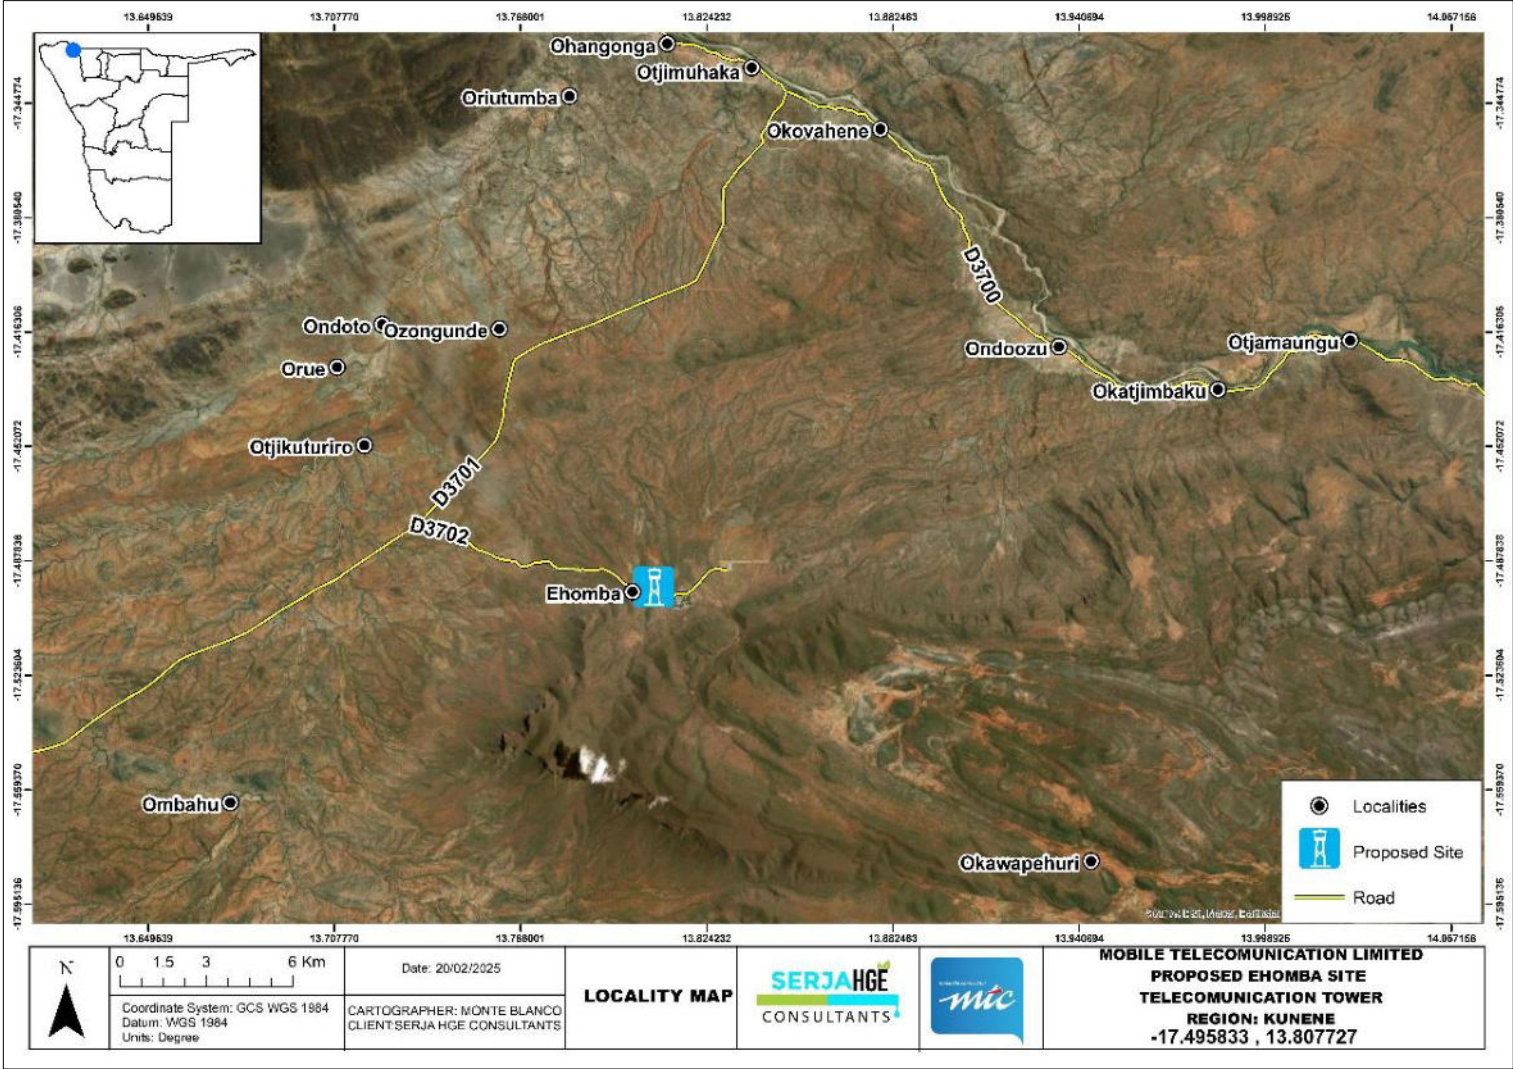

MTC Ehomba Tower Site: Locality Map EIA Study: ECC Application

GPS coordinates: -17.497630, 13.809240 (located at Ehomba Village, about 60 km north of Opuwo Town (and 40km southwest of Ruacana Town) in the Epupa Constituency, Kunene Region)