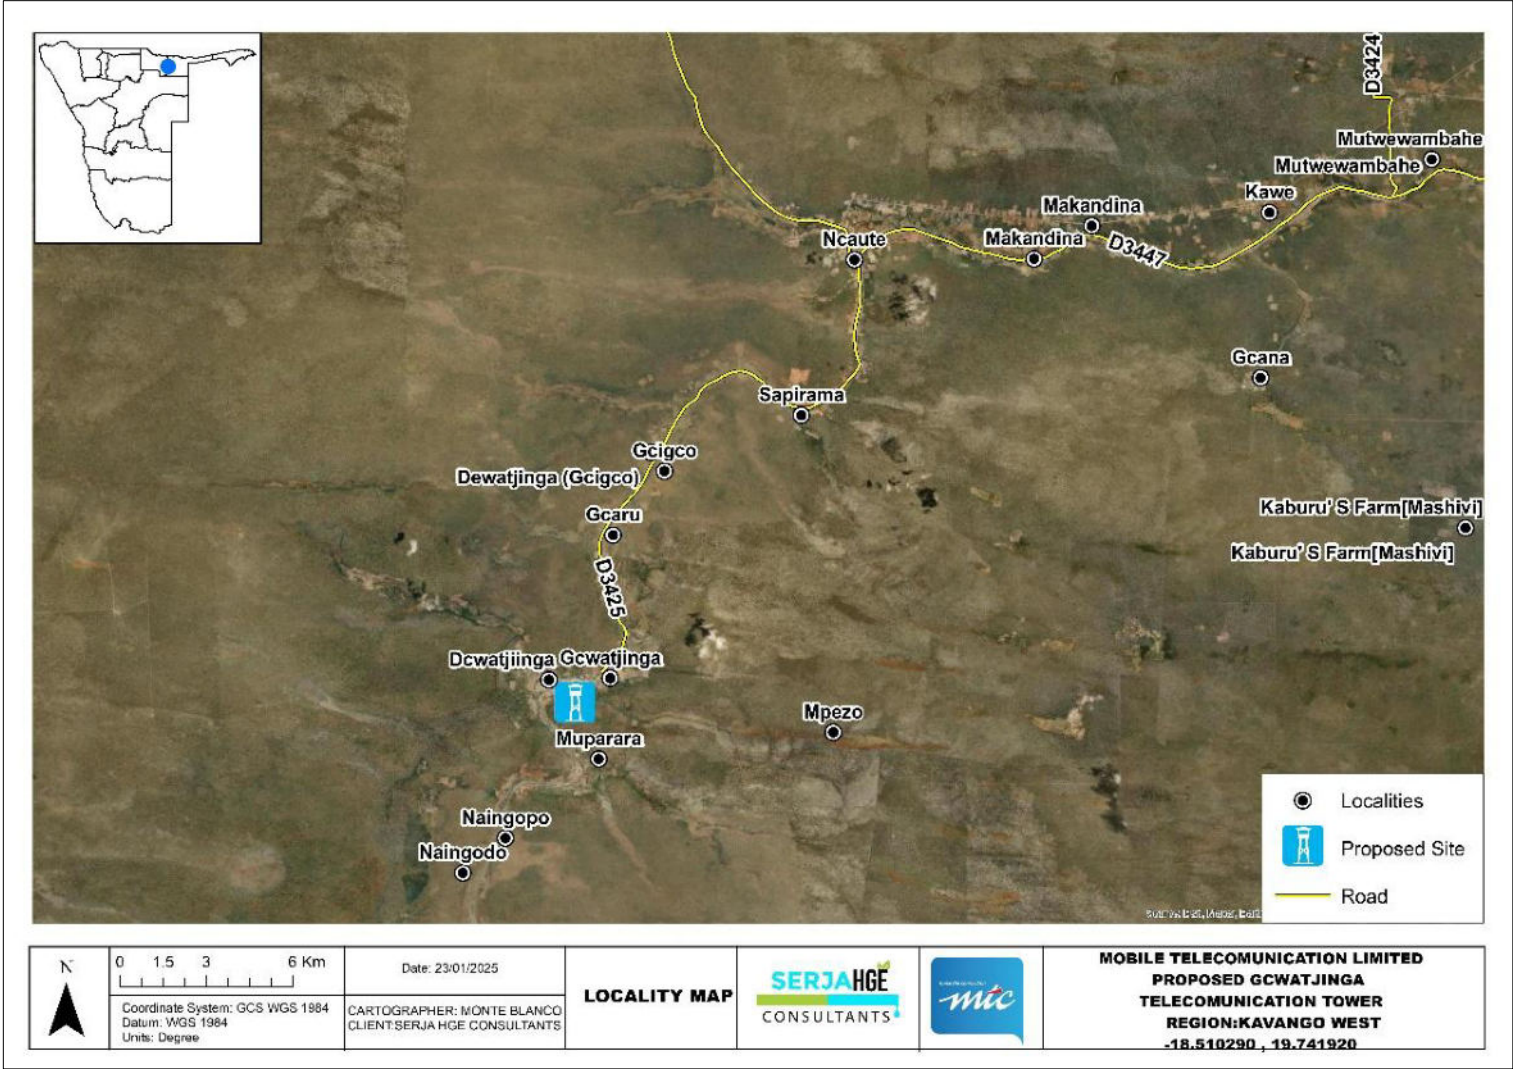

MTC Gcwatjinga Tower Site: Locality Map EIA Study: ECC Application

GPS coordinates: -18.510290, 19.741920 (located within the Gcwatjinga Village, about 20km southwest of Ncaute Settlement and 60km south of Rundu Town in the Mashare Constituency, Kavango East Region)