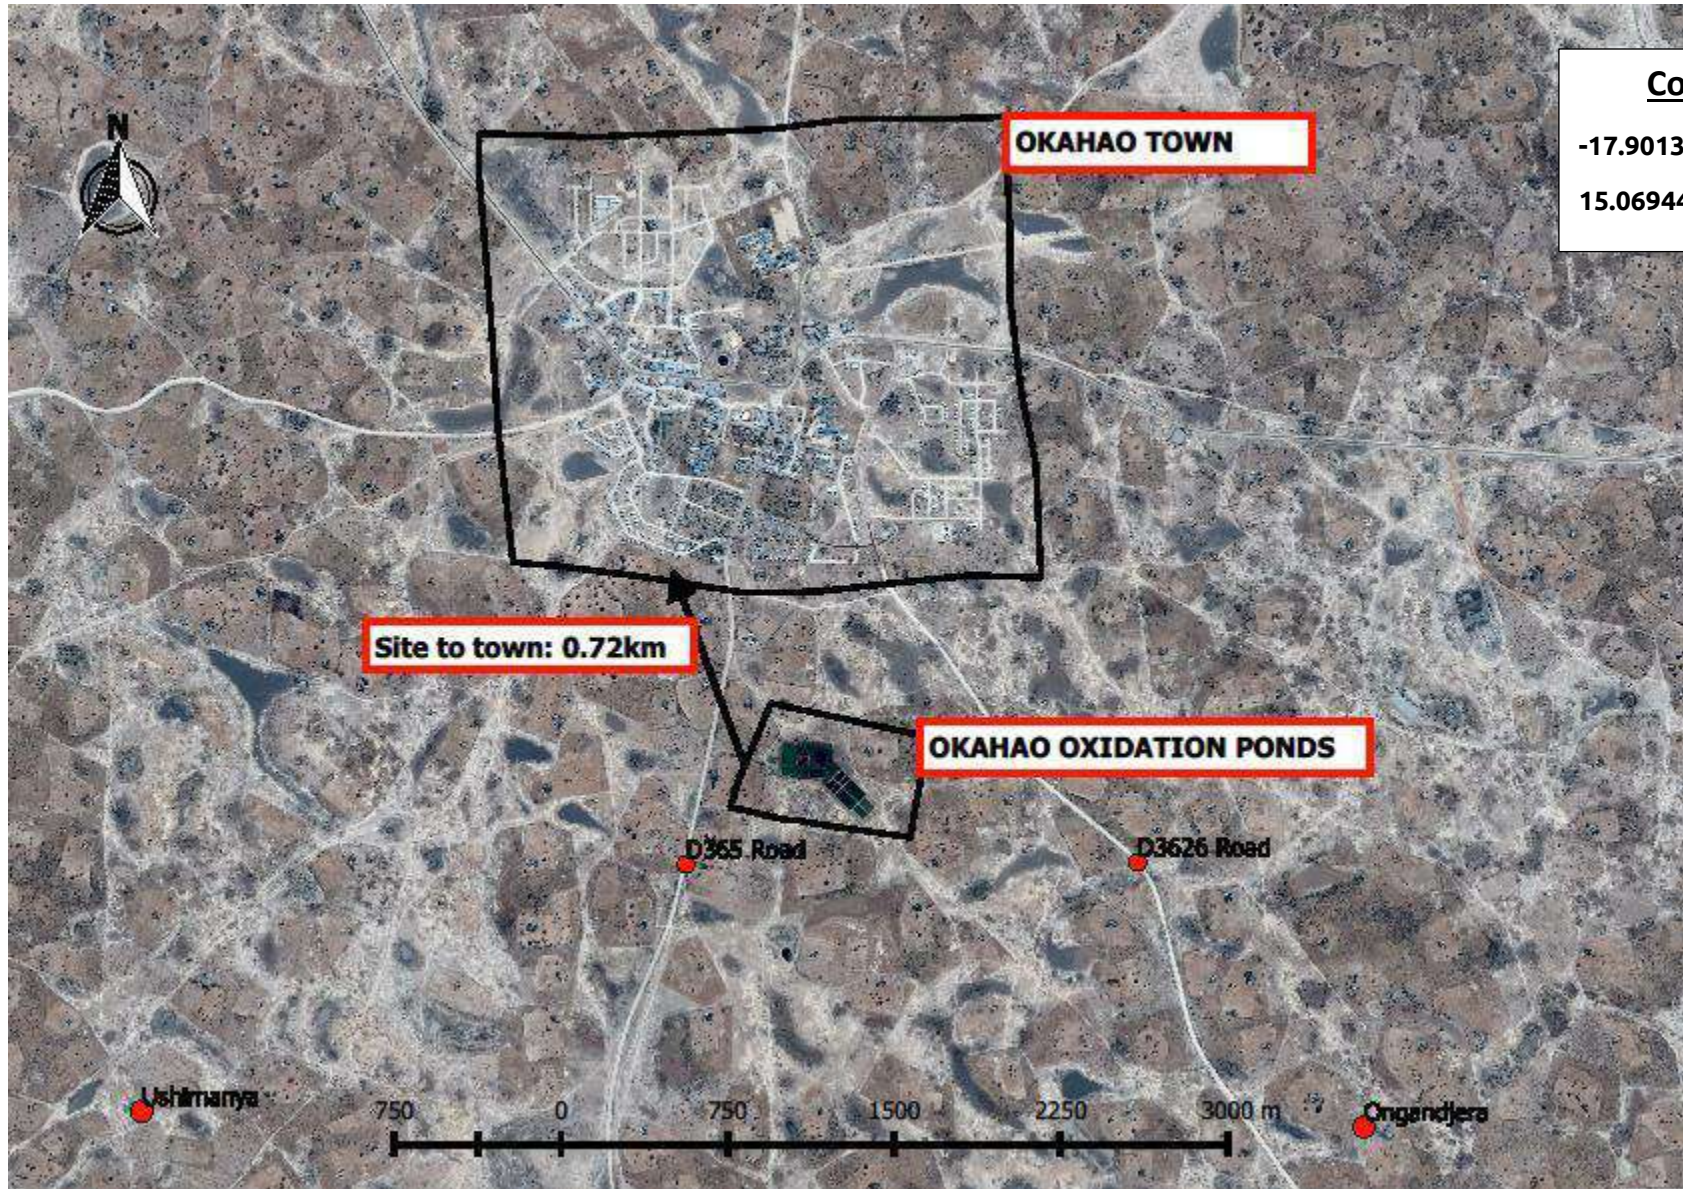

# LOCALITY MAP FOR THE EXISTING OKAHAO OXIDATION PONDS

**Coordinates**  
-17.901389" S  
15.069444" E