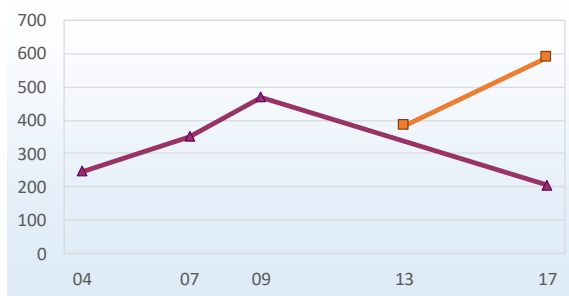

Fixed-wing surveys

* Total

Species	2013	2017	2004	2007	2009	2017	Population estimate
Buffalo	935	2,216	815	861	519	366	2,216
Common Impala	0	457	43	156	206	133	457
Elephant	0	2	43	122	5	70	70
Plains Zebra	0	0	24	38	0	47	47
Hippopotamus	384	588	247	351	470	205	588
Red Lechwe	473	969	154	142	169	369	969
Reedbuck	147	188	32	24	55	22	188
Waterbuck	0	52	0	0	14	0	52
Crocodile	95	75	17	36	33	43	75
Baboon	0	11	20	0	0	0	11
Blue Wildebeest	0	0	6	0	0	32	32
Bushbuck	0	4	4	2	0	0	4
Giraffe	0	0	0	0	1	25	25
Kudu	0	5	57	81	71	90	90
Ostrich	0	0	0	0	18	3	3
Roan	16	0	0	0	29	2	2
Sable	104	1	45	80	13	5	5
Sitatunga	0	2	0	0	0	0	2
Tsessebe	46	13	21	0	1	23	23
Warthog	0	355	9	15	18	48	355
Total	2,200	4,938	1,537	1,908	1,622	1,483	5,214

* The best available recent population estimate derived from multiple sources

Summary: five wetland species combined

Hippopotamus

Red Lechwe

Reedbuck

Waterbuck

Crocodile

Helicopter survey Fixed-wing survey