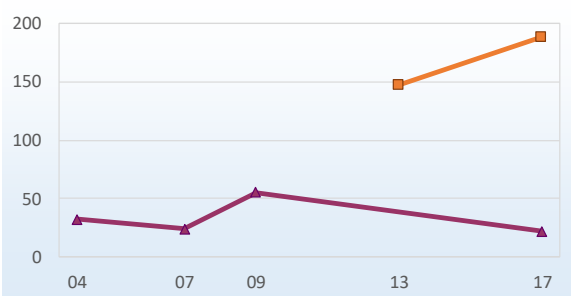

Fixed-wing surveys

* Total

Species	2013	2017	2004	2007	2009	2017	Population estimate
Buffalo	935	2,216	815	861	519	366	2,216
Common Impala	0	457	43	156	206	133	457
Elephant	0	2	43	122	5	70	70
Plains Zebra	0	0	24	38	0	47	47
Hippopotamus	384	588	247	351	470	205	588
Red Lechwe	473	969	154	142	169	369	969
Reedbuck	147	188	32	24	55	22	188
Waterbuck	0	52	0	0	14	0	52
Crocodile	95	75	17	36	33	43	75
Baboon	0	11	20	0	0	0	11
Blue Wildebeest	0	0	6	0	0	32	32
Bushbuck	0	4	4	2	0	0	4
Giraffe	0	0	0	0	1	25	25
Kudu	0	5	57	81	71	90	90
Ostrich	0	0	0	0	18	3	3
Roan	16	0	0	0	29	2	2
Sable	104	1	45	80	13	5	5
Sitatunga	0	2	0	0	0	0	2
Tsessebe	46	13	21	0	1	23	23
Warthog	0	355	9	15	18	48	355
Total	2,200	4,938	1,537	1,908	1,622	1,483	5,214

* The best available recent population estimate derived from multiple sources

Summary: five wetland species combined

Hippopotamus

Red Lechwe

Reedbuck

Waterbuck

Crocodile

Helicopter survey Fixed-wing survey