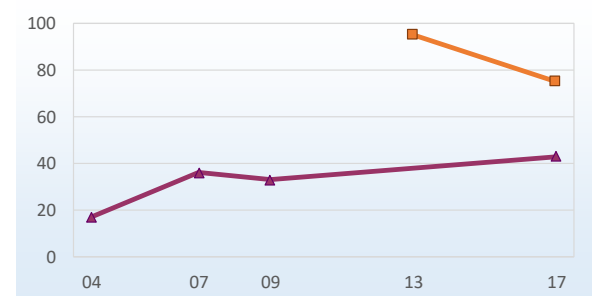

Fixed-wing surveys

* Total

Species	2013	2017	2004	2007	2009	2017	Population estimate
Buffalo	935	2,216	815	861	519	366	2,216
Common Impala	0	457	43	156	206	133	457
Elephant	0	2	43	122	5	70	70
Plains Zebra	0	0	24	38	0	47	47
Hippopotamus	384	588	247	351	470	205	588
Red Lechwe	473	969	154	142	169	369	969
Reedbuck	147	188	32	24	55	22	188
Waterbuck	0	52	0	0	14	0	52
Crocodile	95	75	17	36	33	43	75
Baboon	0	11	20	0	0	0	11
Blue Wildebeest	0	0	6	0	0	32	32
Bushbuck	0	4	4	2	0	0	4
Giraffe	0	0	0	0	1	25	25
Kudu	0	5	57	81	71	90	90
Ostrich	0	0	0	0	18	3	3
Roan	16	0	0	0	29	2	2
Sable	104	1	45	80	13	5	5
Sitatunga	0	2	0	0	0	0	2
Tsessebe	46	13	21	0	1	23	23
Warthog	0	355	9	15	18	48	355
Total	2,200	4,938	1,537	1,908	1,622	1,483	5,214

* The best available recent population estimate derived from multiple sources

Summary: five wetland species combined

Hippopotamus

Red Lechwe

Reedbuck

Waterbuck

Crocodile

Helicopter survey Fixed-wing survey