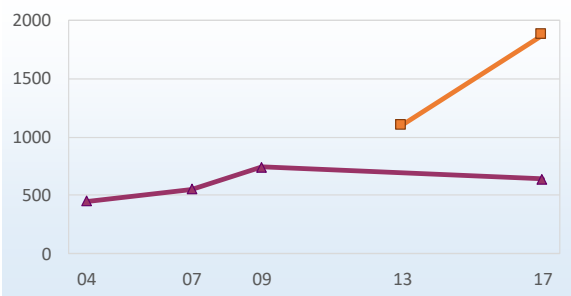

Total numbers of animals recorded:

Helicopter surveys

Fixed-wing surveys

* Total

Species	2013	2017	2004	2007	2009	2017	Population estimate
Buffalo	935	2,216	815	861	519	366	2,216
Common Impala	0	457	43	156	206	133	457
Elephant	0	2	43	122	5	70	70
Plains Zebra	0	0	24	38	0	47	47
Hippopotamus	384	588	247	351	470	205	588
Red Lechwe	473	969	154	142	169	369	969
Reedbuck	147	188	32	24	55	22	188
Waterbuck	0	52	0	0	14	0	52
Crocodile	95	75	17	36	33	43	75
Baboon	0	11	20	0	0	0	11
Blue Wildebeest	0	0	6	0	0	32	32
Bushbuck	0	4	4	2	0	0	4
Giraffe	0	0	0	0	1	25	25
Kudu	0	5	57	81	71	90	90
Ostrich	0	0	0	0	18	3	3
Roan	16	0	0	0	29	2	2
Sable	104	1	45	80	13	5	5
Sitatunga	0	2	0	0	0	0	2
Tsessebe	46	13	21	0	1	23	23
Warthog	0	355	9	15	18	48	355
Total	2,200	4,938	1,537	1,908	1,622	1,483	5,214

* The best available recent population estimate derived from multiple sources

Summary: five wetland species combined