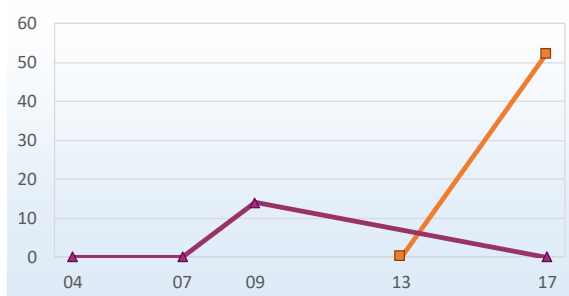

Fixed-wing surveys

* Total

Species	2013	2017	2004	2007	2009	2017	Population estimate
Buffalo	935	2,216	815	861	519	366	2,216
Common Impala	0	457	43	156	206	133	457
Elephant	0	2	43	122	5	70	70
Plains Zebra	0	0	24	38	0	47	47
Hippopotamus	384	588	247	351	470	205	588
Red Lechwe	473	969	154	142	169	369	969
Reedbuck	147	188	32	24	55	22	188
Waterbuck	0	52	0	0	14	0	52
Crocodile	95	75	17	36	33	43	75
Baboon	0	11	20	0	0	0	11
Blue Wildebeest	0	0	6	0	0	32	32
Bushbuck	0	4	4	2	0	0	4
Giraffe	0	0	0	0	1	25	25
Kudu	0	5	57	81	71	90	90
Ostrich	0	0	0	0	18	3	3
Roan	16	0	0	0	29	2	2
Sable	104	1	45	80	13	5	5
Sitatunga	0	2	0	0	0	0	2
Tsessebe	46	13	21	0	1	23	23
Warthog	0	355	9	15	18	48	355
Total	2,200	4,938	1,537	1,908	1,622	1,483	5,214

* The best available recent population estimate derived from multiple sources

Summary: five wetland species combined

Hippopotamus

Red Lechwe

Reedbuck

Waterbuck

Crocodile

Helicopter survey Fixed-wing survey