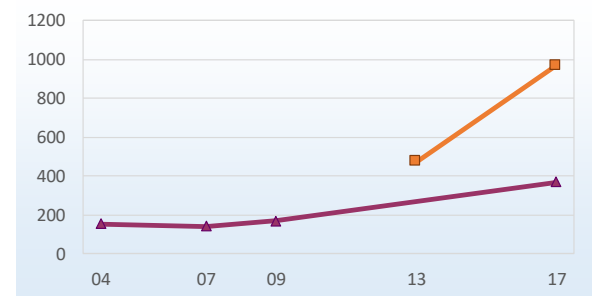

Fixed-wing surveys

* Total

Species	2013	2017	2004	2007	2009	2017	Population estimate
Buffalo	935	2,216	815	861	519	366	2,216
Common Impala	0	457	43	156	206	133	457
Elephant	0	2	43	122	5	70	70
Plains Zebra	0	0	24	38	0	47	47
Hippopotamus	384	588	247	351	470	205	588
Red Lechwe	473	969	154	142	169	369	969
Reedbuck	147	188	32	24	55	22	188
Waterbuck	0	52	0	0	14	0	52
Crocodile	95	75	17	36	33	43	75
Baboon	0	11	20	0	0	0	11
Blue Wildebeest	0	0	6	0	0	32	32
Bushbuck	0	4	4	2	0	0	4
Giraffe	0	0	0	0	1	25	25
Kudu	0	5	57	81	71	90	90
Ostrich	0	0	0	0	18	3	3
Roan	16	0	0	0	29	2	2
Sable	104	1	45	80	13	5	5
Sitatunga	0	2	0	0	0	0	2
Tsessebe	46	13	21	0	1	23	23
Warthog	0	355	9	15	18	48	355
Total	2,200	4,938	1,537	1,908	1,622	1,483	5,214

* The best available recent population estimate derived from multiple sources

Summary: five wetland species combined

Hippopotamus

Red Lechwe

Reedbuck

Waterbuck

Crocodile

Helicopter survey Fixed-wing survey