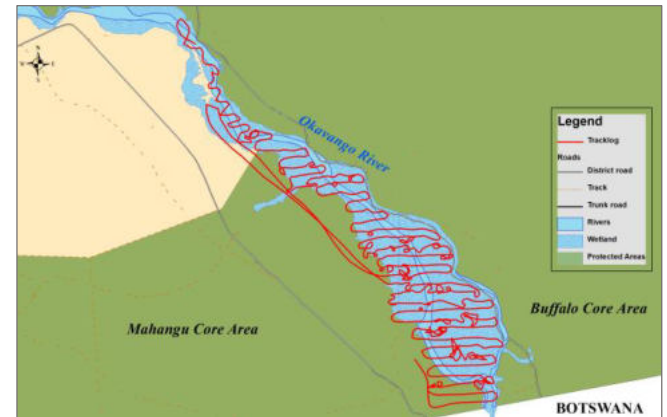

Wildlife censuses of the Okavango Ramsar Site

The aerial survey includes the Mahangu and Buffalo Floodplain area in Bwabwata National Park, Namibia. This area is a Ramsar site and supports one of the highest diversity of species in the Zambezi Flooded Savannas ecoregion. The site covers the lower Okavango River, part of the Okavango Delta Panhandle and permanently or temporarily flooded marshes and floodplains bordered by riparian forests and open woodland.

The area is surveyed during north-east wetland counts by fixed-wing aerial surveys and helicopter surveys.

Helicopter surveys use two observers, one data recorder and a pilot. Transects 400m apart are flown at 90km/h, with back doors open for optimal visibility. The helicopter is circled especially for groups of buffalo, lechwe and hippo, to obtain a better count. Some bigger groups are photographed for verification of group size.

Fixed-wing aeroplane surveys use standard aerial survey methodology. All counts follow the same flight path and give a 100% sampling coverage of the area.

Total numbers of animals recorded:

Helicopter surveys

* The best available recent population estimate derived from multiple sources

Summary: five wetland species combined

Hippopotamus

Red Lechwe

Reedbuck

Waterbuck

Crocodile

Helicopter survey Fixed-wing survey