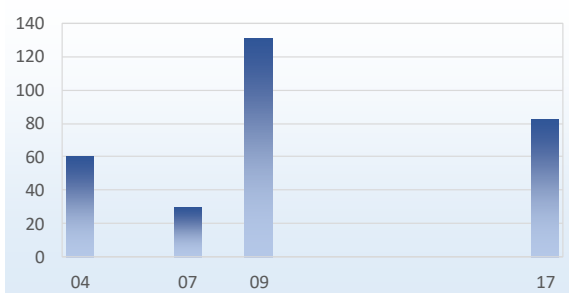

Wildlife census of Namibia's North East Rivers

This poster presents the results of aerial surveys of game animals in the wetlands of north-eastern Namibia. The area is surrounded by Angola, Botswana, Zambia and Zimbabwe and is a key area for wildlife, which moves freely between Namibia and neighbouring countries.

The aerial surveys cover the Okavango, Kwando, Linyanti, Chobe and Zambezi Rivers and their associated wetlands and floodplains. The Okavango, Kwando, Linyanti and Zambezi rivers provide perennial water. Extensive, broad floodplains along the rivers flood seasonally and there are some small, permanent wetlands. The surveys provide information on the distribution, abundance and trends of wildlife.

Counts are made from a fixed-wing aeroplane using standard aerial survey methodology. All counts follow the same flight path and give a 100% sampling coverage of the area.

Total numbers of animals recorded in surveys

Species	2004	2007	2009	2017
Buffalo	3,262	5,951	9,633	6,650
Common Impala	742	1,361	1,457	501
Elephant	860	3,062	3,450	2,220
Plains Zebra	1,084	1,653	1,689	1,582
Hippopotamus	1,387	1,269	1,291	1,129
Red Lechwe	738	767	777	1,971
Reedbuck	76	162	105	145
Waterbuck	60	30	131	82
Crocodile	207	243	151	50
Baboon	158	105		3
Blue Wildebeest	6	35	64	55
Giraffe	21	1	11	36
Kudu	98	134	171	90
Ostrich			20	6
Roan			29	4
Sable	45	102	20	10
Tsessebe	25	31	17	23
Warthog	226	176	173	96
Total	8,995	15,082	19,189	14,653

Latest numbers recorded per river system