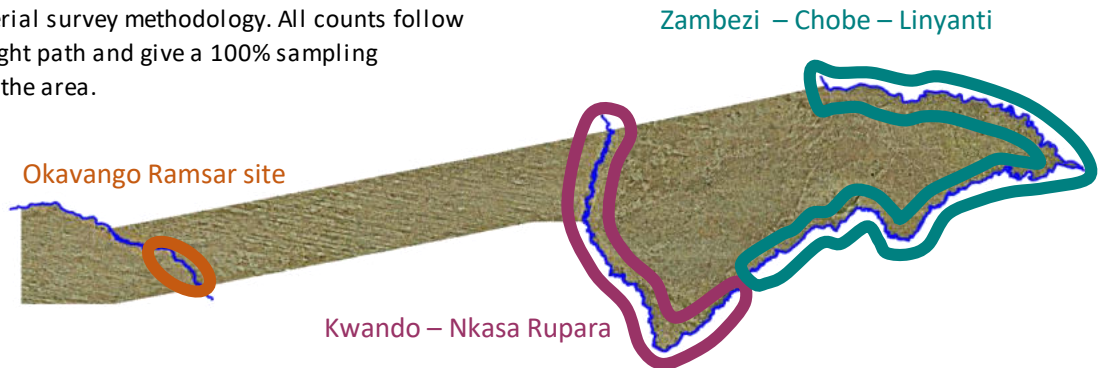

Wildlife census of Namibia's North East Rivers

This poster presents the results of aerial surveys of game animals in the wetlands of north-eastern Namibia. The area is surrounded by Angola, Botswana, Zambia and Zimbabwe and is a key area for wildlife, which moves freely between Namibia and neighbouring countries.

The aerial surveys cover the Okavango, Kwando, Linyanti, Chobe and Zambezi Rivers and their associated wetlands and floodplains. The Okavango, Kwando, Linyanti and Zambezi rivers provide perennial water. Extensive, broad floodplains along the rivers flood seasonally and there are some small, permanent wetlands. The surveys provide information on the distribution, abundance and trends of wildlife.

Counts are made from a fixed-wing aeroplane using standard aerial survey methodology. All counts follow the same flight path and give a 100% sampling coverage of the area.

Total numbers of animals recorded in surveys