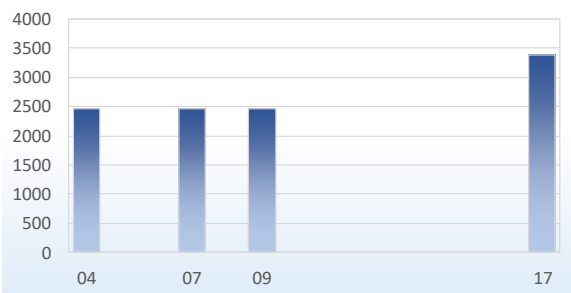

Species	2004	2007	2009	2017
Buffalo	3,262	5,951	9,633	6,650
Common Impala	742	1,361	1,457	501
Elephant	860	3,062	3,450	2,220
Plains Zebra	1,084	1,653	1,689	1,582
Hippopotamus	1,387	1,269	1,291	1,129
Red Lechwe	738	767	777	1,971
Reedbuck	76	162	105	145
Waterbuck	60	30	131	82
Crocodile	207	243	151	50
Baboon	158	105		3
Blue Wildebeest	6	35	64	55
Giraffe	21	1	11	36
Kudu	98	134	171	90
Ostrich			20	6
Roan			29	4
Sable	45	102	20	10
Tsessebe	25	31	17	23
Warthog	226	176	173	96
Total	8,995	15,082	19,189	14,653

Latest numbers recorded per river system

	Okavango Ramsar site	Kwando-Nkasa Rupara **	Zambezi-Chobe-Linyanti
Buffalo	366	6,045	239
Common Impala	133	368	
Elephant	70	2,035	115
Plains Zebra	47	31	1,504
Hippopotamus	205	868	56
Red Lechwe	369	1,602	
Reedbuck	22	123	
Waterbuck		82	
Crocodile	43	4	3
Baboon		3	
Blue Wildebeest	32	23	
Giraffe	25	11	
Kudu	90		
Ostrich	3		3
Roan	2	2	
Sable	5	5	
Tsessebe	23		
Warthog	48	44	4
Total	1,483	11,246	1,924

* Total

Population estimate	
Buffalo	9,070
Common Impala	1,378
Elephant	2,127
Plains Zebra	1,819
Hippopotamus	3,298
Red Lechwe	5,015
Reedbuck	493
Waterbuck	186
Crocodile	659
Baboon	14
Blue Wildebeest	68
Giraffe	36
Kudu	298
Ostrich	5
Roan	37
Sable	18
Tsessebe	31
Warthog	1,097
Total	25,649

* The best available recent population estimate derived from multiple sources

** The helicopter count ratio was used to adjust lechwe and impala numbers

Summary: five wetland species combined