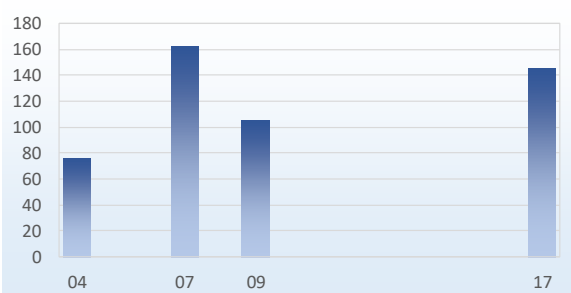

Wildlife census of Namibia's North East Rivers

This poster presents the results of aerial surveys of game animals in the wetlands of north-eastern Namibia. The area is surrounded by Angola, Botswana, Zambia and Zimbabwe and is a key area for wildlife, which moves freely between Namibia and neighbouring countries.

The aerial surveys cover the Okavango, Kwando, Linyanti, Chobe and Zambezi Rivers and their associated wetlands and floodplains. The Okavango, Kwando, Linyanti and Zambezi rivers provide perennial water. Extensive, broad floodplains along the rivers flood seasonally and there are some small, permanent wetlands. The surveys provide information on the distribution, abundance and trends of wildlife.

Counts are made from a fixed-wing aeroplane using standard aerial survey methodology. All counts follow the same flight path and give a 100% sampling coverage of the area.

Total numbers of animals recorded in surveys

Species	2004	2007	2009	2017
Buffalo	3,262	5,951	9,633	6,650
Common Impala	742	1,361	1,457	501
Elephant	860	3,062	3,450	2,220
Plains Zebra	1,084	1,653	1,689	1,582
Hippopotamus	1,387	1,269	1,291	1,129
Red Lechwe	738	767	777	1,971
Reedbuck	76	162	105	145
Waterbuck	60	30	131	82
Crocodile	207	243	151	50
Baboon	158	105		3
Blue Wildebeest	6	35	64	55
Giraffe	21	1	11	36
Kudu	98	134	171	90
Ostrich			20	6
Roan			29	4
Sable	45	102	20	10
Tsessebe	25	31	17	23
Warthog	226	176	173	96
Total	8,995	15,082	19,189	14,653

Latest numbers recorded per river system