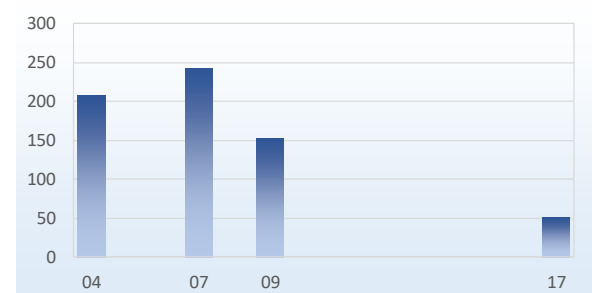

\* The best available recent population estimate derived from multiple sources

\*\* The helicopter count ratio was used to adjust lechwe and impala numbers

Summary: five wetland species combined

Hippopotamus

Red Lechwe

Reedbuck

Waterbuck

Crocodile

Sponsors: