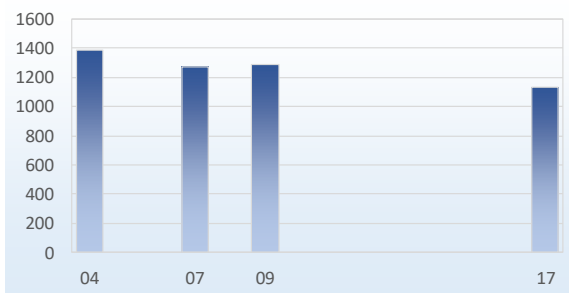

\* Total

Population estimate	
Buffalo	9,070
Common Impala	1,378
Elephant	2,127
Plains Zebra	1,819
Hippopotamus	3,298
Red Lechwe	5,015
Reedbuck	493
Waterbuck	186
Crocodile	659
Baboon	14
Blue Wildebeest	68
Giraffe	36
Kudu	298
Ostrich	5
Roan	37
Sable	18
Tsessebe	31
Warthog	1,097
<b>Total</b>	<b>25,649</b>

\* The best available recent population estimate derived from multiple sources

\*\* The helicopter count ratio was used to adjust lechwe and impala numbers

Summary: five wetland species combined

Hippopotamus