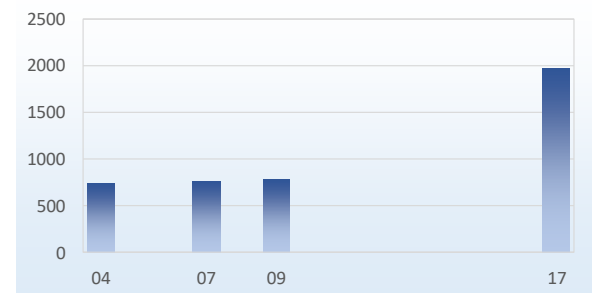

Wildlife census of Namibia's North East Rivers

This poster presents the results of aerial surveys of game animals in the wetlands of north-eastern Namibia. The area is surrounded by Angola, Botswana, Zambia and Zimbabwe and is a key area for wildlife, which moves freely between Namibia and neighbouring countries.

The aerial surveys cover the Okavango, Kwando, Linyanti, Chobe and Zambezi Rivers and their associated wetlands and floodplains. The Okavango, Kwando, Linyanti and Zambezi rivers provide perennial water. Extensive, broad floodplains along the rivers flood seasonally and there are some small, permanent wetlands. The surveys provide information on the distribution, abundance and trends of wildlife.

Counts are made from a fixed-wing aeroplane using standard aerial survey methodology. All counts follow the same flight path and give a 100% sampling coverage of the area.

Total numbers of animals recorded in surveys

Species	2004	2007	2009	2017
Buffalo	3,262	5,951	9,633	6,650
Common Impala	742	1,361	1,457	501
Elephant	860	3,062	3,450	2,220
Plains Zebra	1,084	1,653	1,689	1,582
Hippopotamus	1,387	1,269	1,291	1,129
Red Lechwe	738	767	777	1,971
Reedbuck	76	162	105	145
Waterbuck	60	30	131	82
Crocodile	207	243	151	50
Baboon	158	105		3
Blue Wildebeest	6	35	64	55
Giraffe	21	1	11	36
Kudu	98	134	171	90
Ostrich			20	6
Roan			29	4
Sable	45	102	20	10
Tsessebe	25	31	17	23
Warthog	226	176	173	96
Total	8,995	15,082	19,189	14,653

Latest numbers recorded per river system