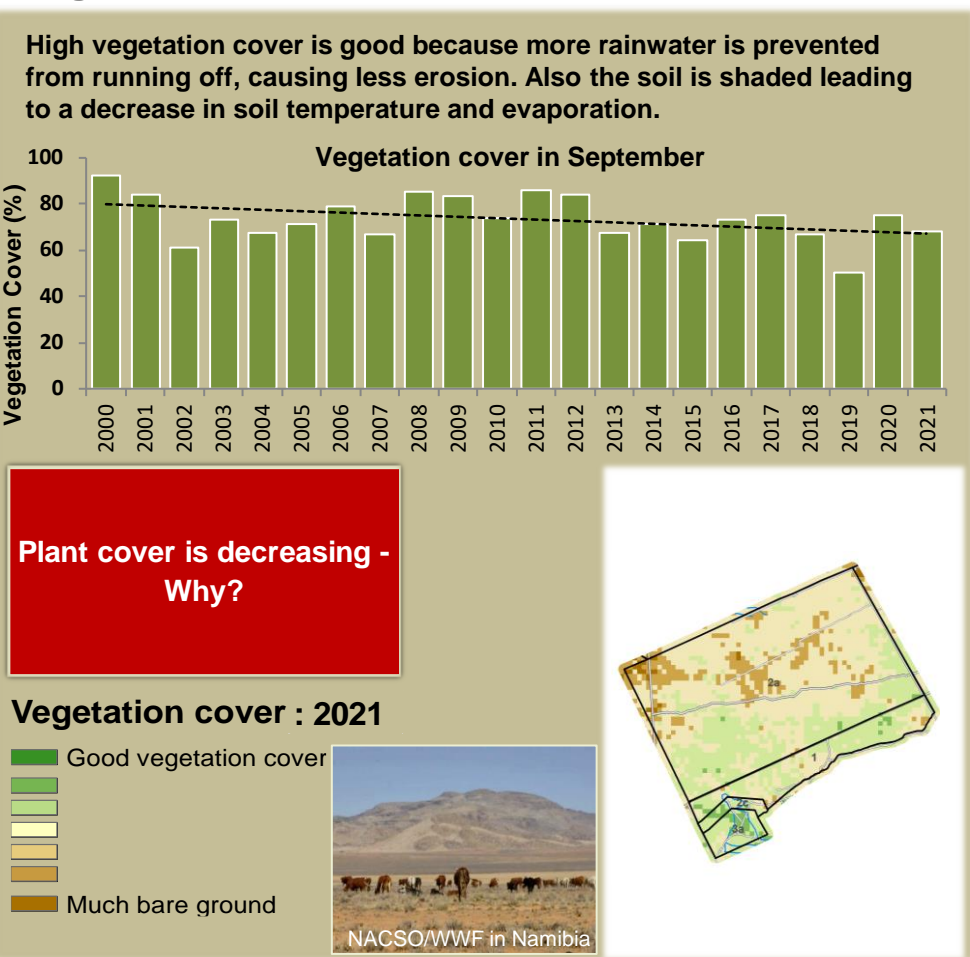

Adapting in response to the current environmental conditions ...

Seasonal trends in rainfall and vegetation (2021 / 2022 Season)

Vegetation cover trend (2000 - 2021)

Vegetation productivity (February to April) 2022

Fire management

Forage availability

Climate and vegetation patterns assist in our understanding of the status of wildlife and livestock in the conservancy for the effective management of these resources.