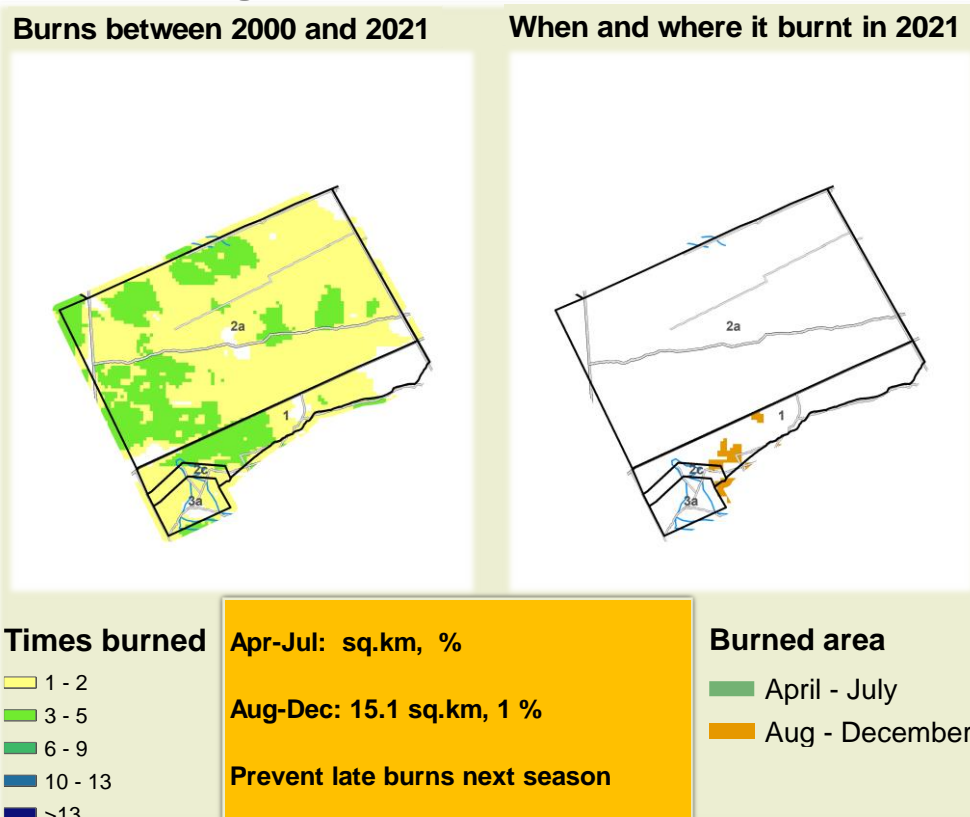

Adapting in response to the current environmental conditions ...

Seasonal trends in rainfall and vegetation (2021 / 2022 Season)

Vegetation cover trend (2000 - 2021)

Vegetation productivity (February to April) 2022

Fire management

Forage availability

Climate and vegetation patterns assist in our understanding of the status of wildlife and livestock in the conservancy for the effective management of these resources.