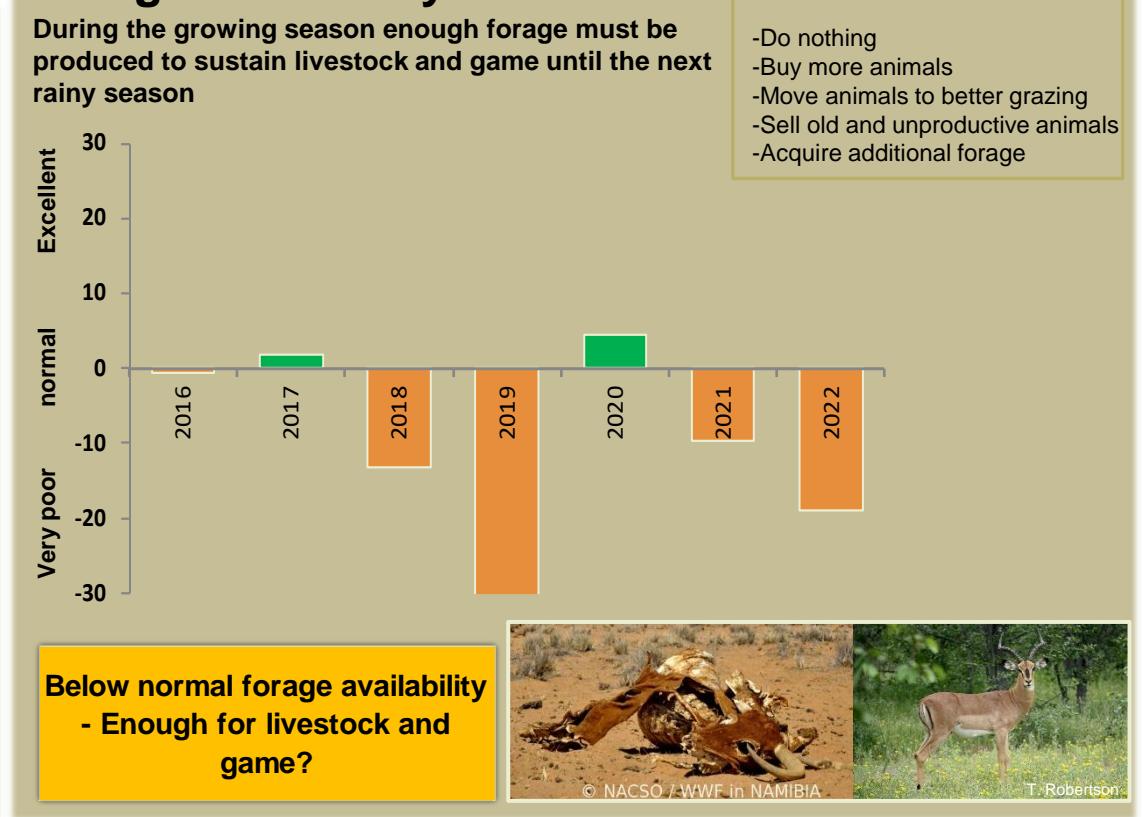

Adapting in response to the current environmental conditions ...

Seasonal trends in rainfall and vegetation (2021 / 2022 Season)

Vegetation cover trend (2000 - 2021)

Vegetation productivity (February to April) 2022

Fire management

Forage availability

Climate and vegetation patterns assist in our understanding of the status of wildlife and livestock in the conservancy for the effective management of these resources.