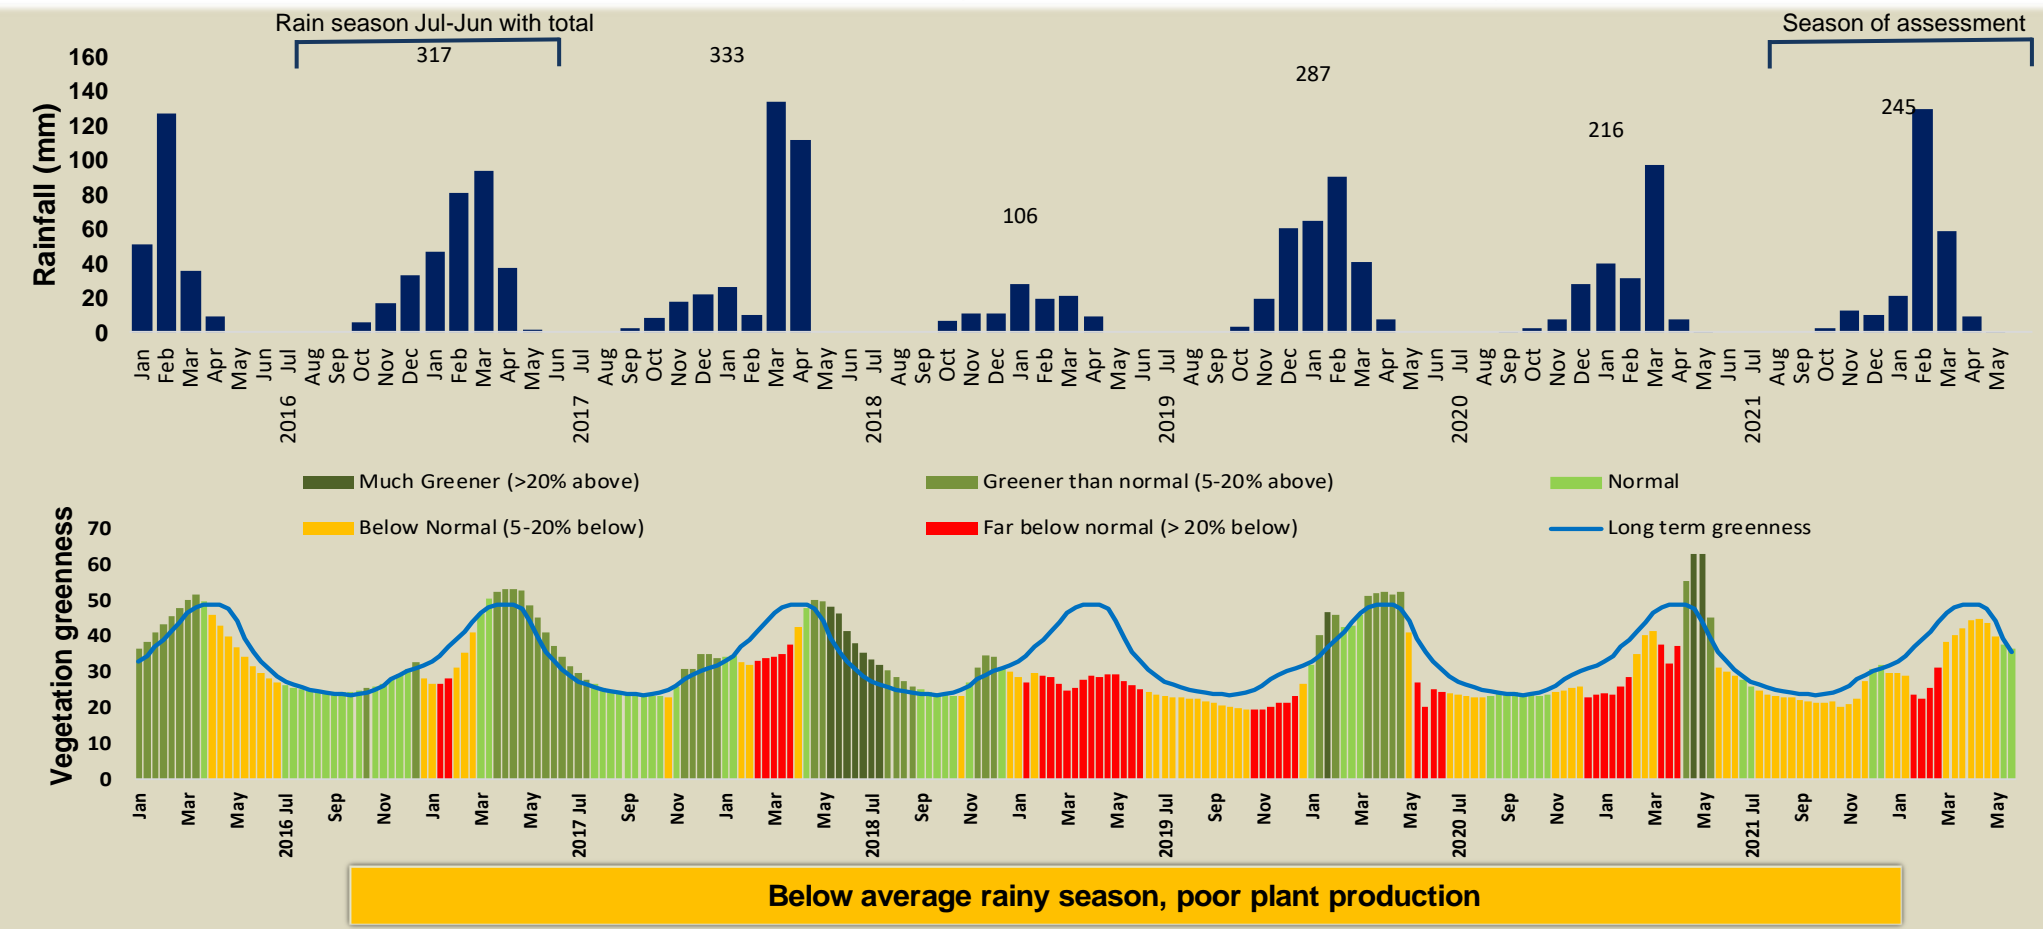

Adapting in response to the current environmental conditions ...

Seasonal trends in rainfall and vegetation (2021 / 2022 Season)

Vegetation cover trend (2000 - 2021)

Vegetation productivity (February to April) 2022

Fire management

Forage availability

Climate and vegetation patterns assist in our understanding of the status of wildlife and livestock in the conservancy for the effective management of these resources.