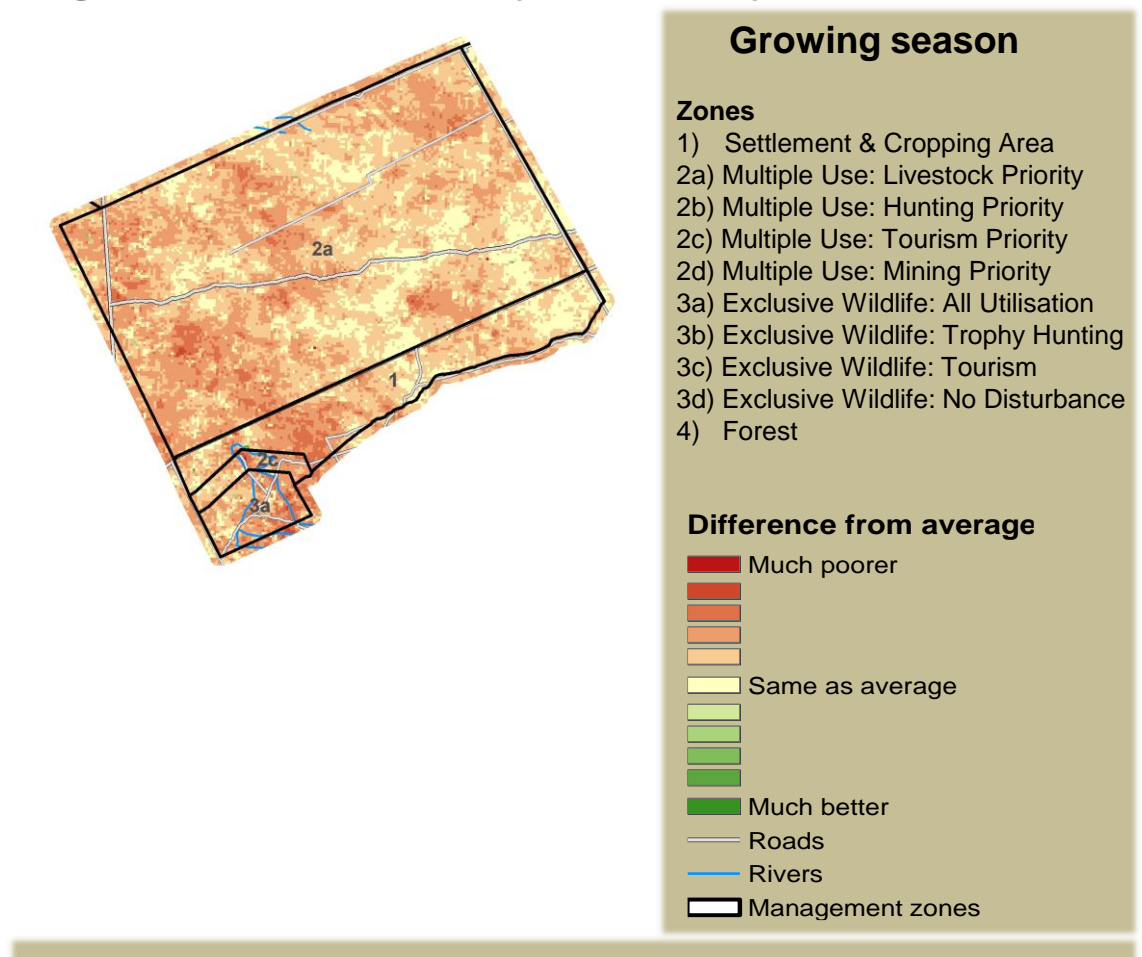

Adapting in response to the current environmental conditions ...

Seasonal trends in rainfall and vegetation (2021 / 2022 Season)

Vegetation cover trend (2000 - 2021)

Vegetation productivity (February to April) 2022

Fire management

Forage availability

Climate and vegetation patterns assist in our understanding of the status of wildlife and livestock in the conservancy for the effective management of these resources.