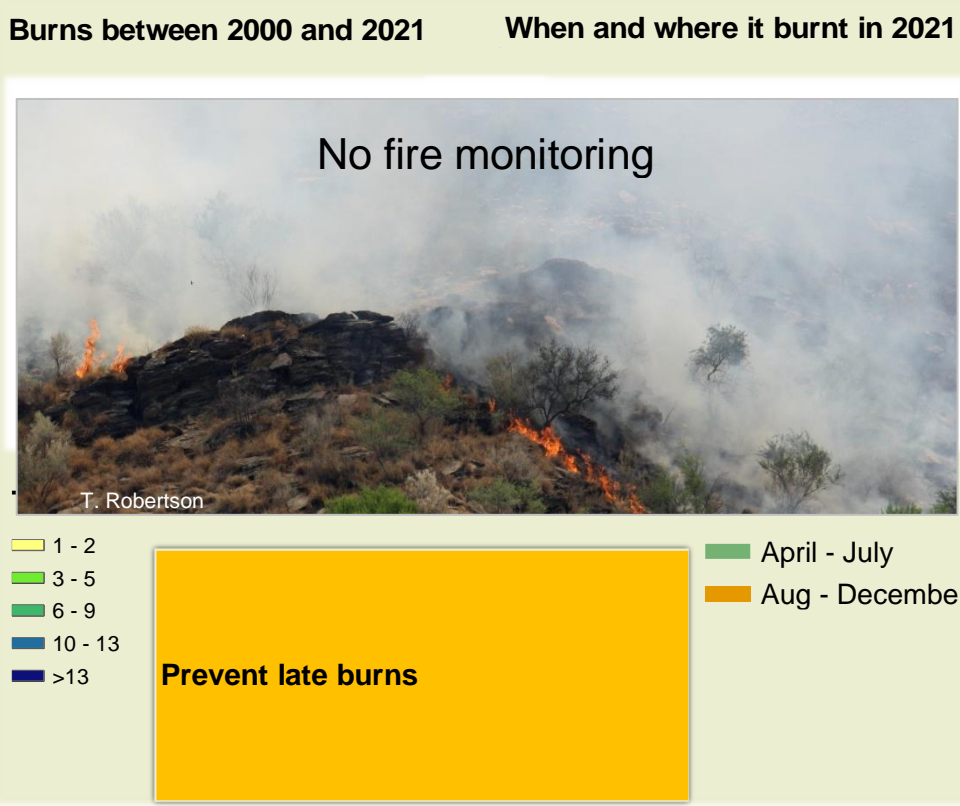

Uibasen Twyfelfontein Climate and Vegetation Report

Adapting in response to the current environmental conditions ...

Seasonal trends in rainfall and vegetation (2021 / 2022 Season)

Vegetation cover trend (2000 - 2021)

Vegetation productivity (February to April) 2022

Fire management

Forage availability

Climate and vegetation patterns assist in our understanding of the status of wildlife and livestock in the conservancy for the effective management of these resources.