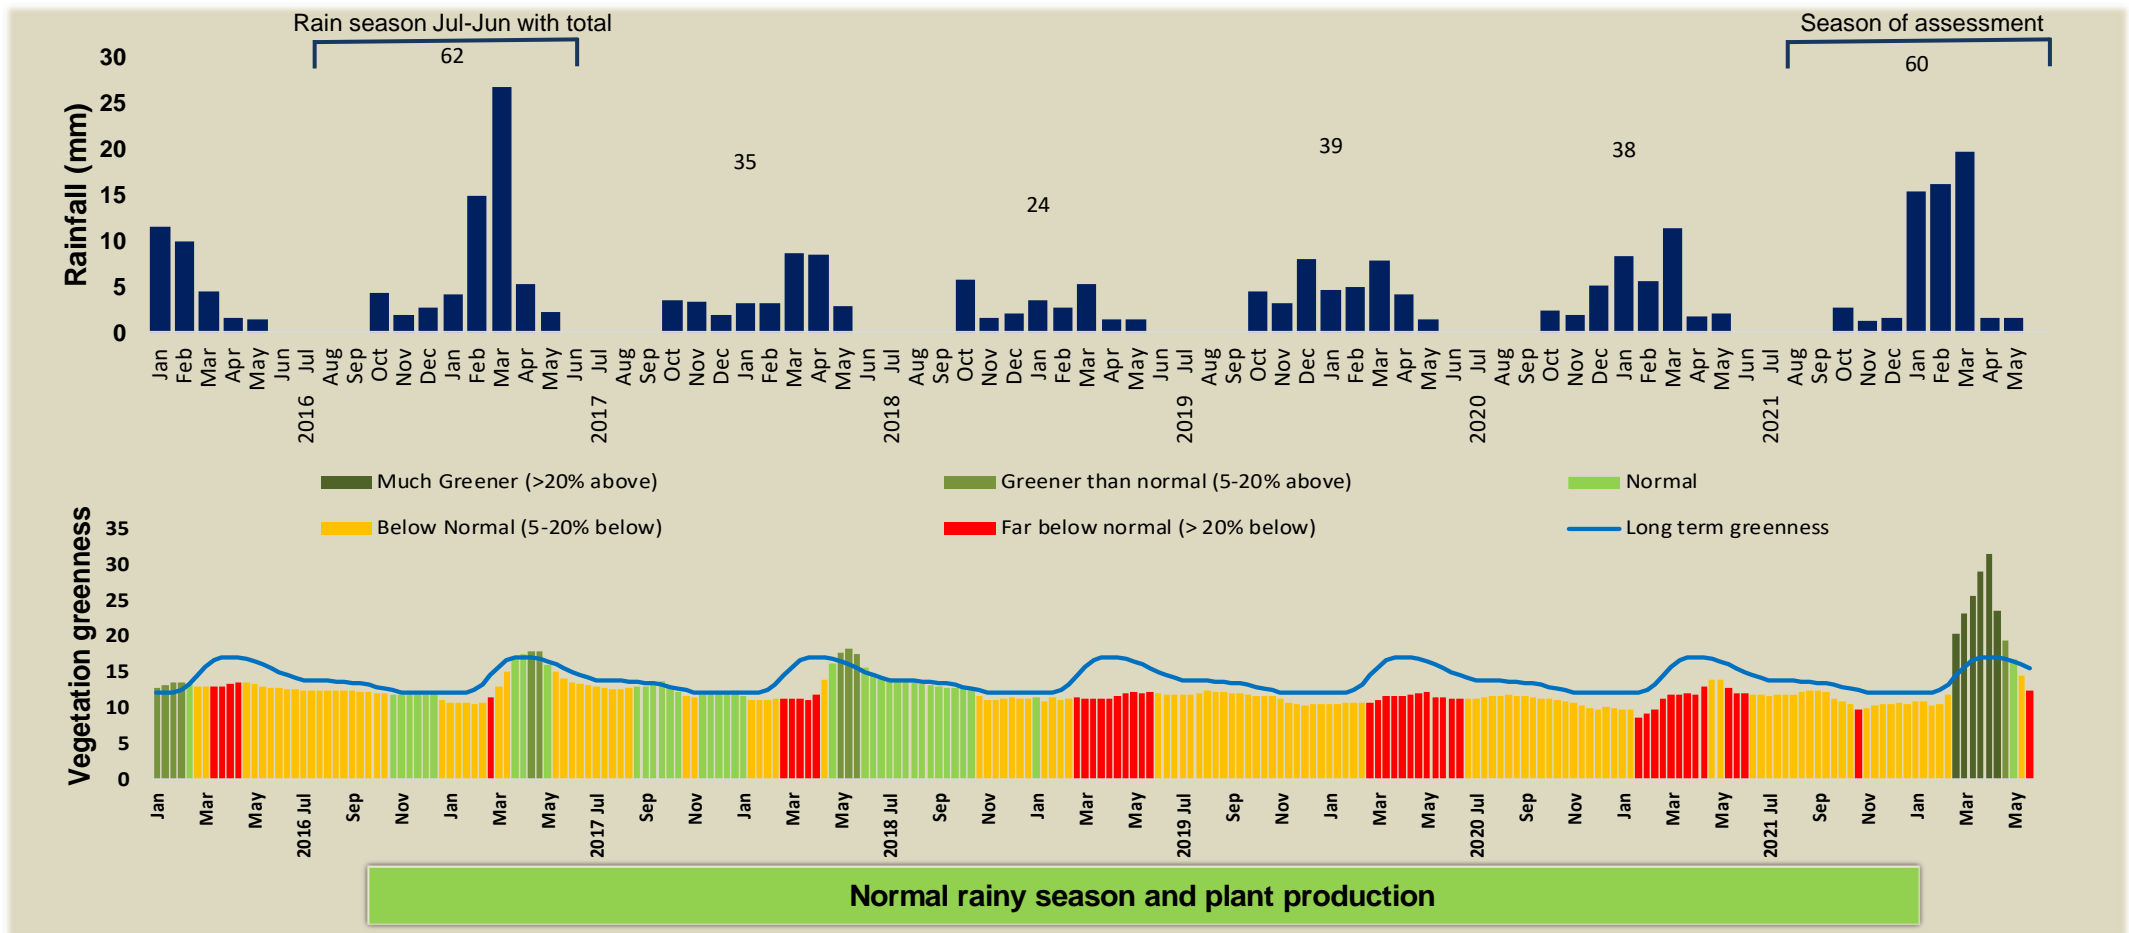

Uibasen Twyfelfontein Climate and Vegetation Report

Adapting in response to the current environmental conditions ...

Seasonal trends in rainfall and vegetation (2021 / 2022 Season)

Vegetation cover trend (2000 - 2021)

Vegetation productivity (February to April) 2022

Fire management

Forage availability

Climate and vegetation patterns assist in our understanding of the status of wildlife and livestock in the conservancy for the effective management of these resources.