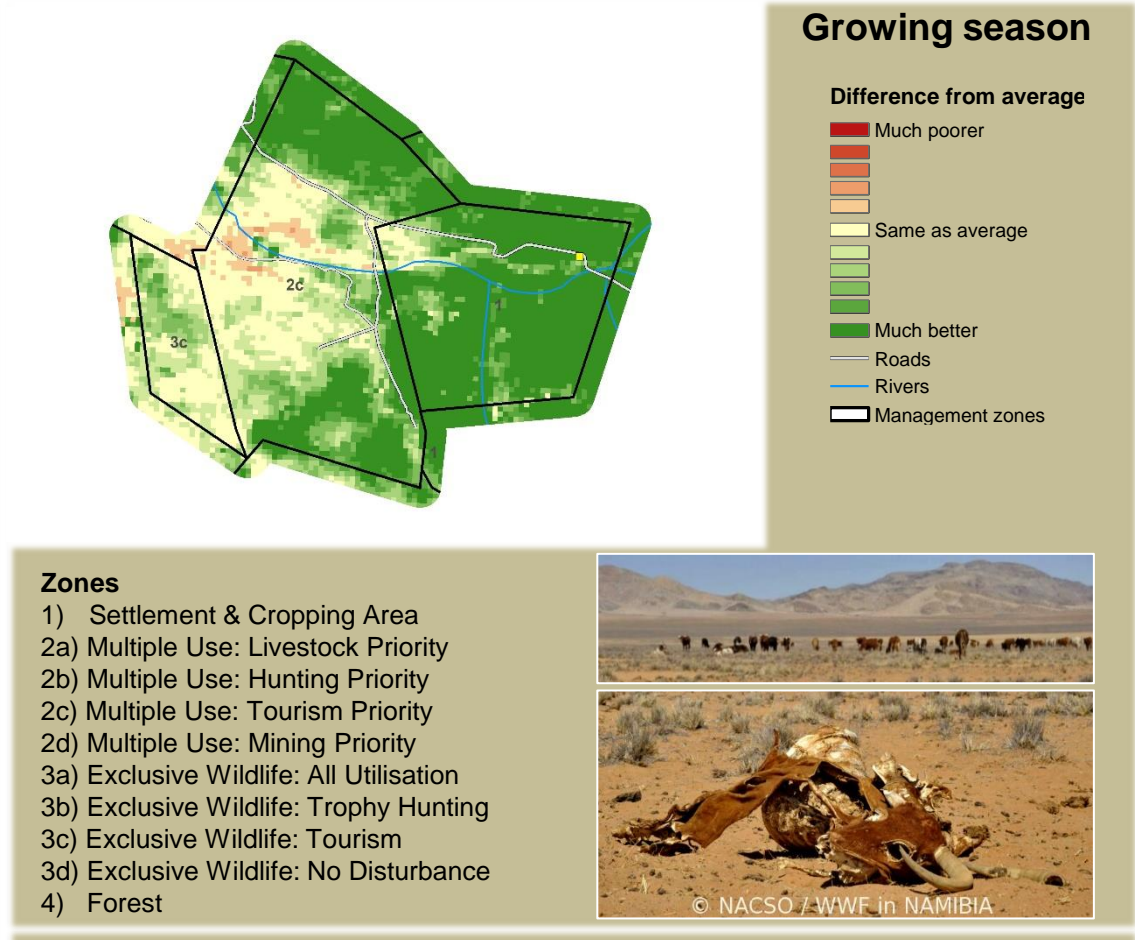

Uibasen Twyfelfontein Climate and Vegetation Report

Adapting in response to the current environmental conditions ...

Seasonal trends in rainfall and vegetation (2021 / 2022 Season)

Vegetation cover trend (2000 - 2021)

Vegetation productivity (February to April) 2022

Fire management

Forage availability

Climate and vegetation patterns assist in our understanding of the status of wildlife and livestock in the conservancy for the effective management of these resources.