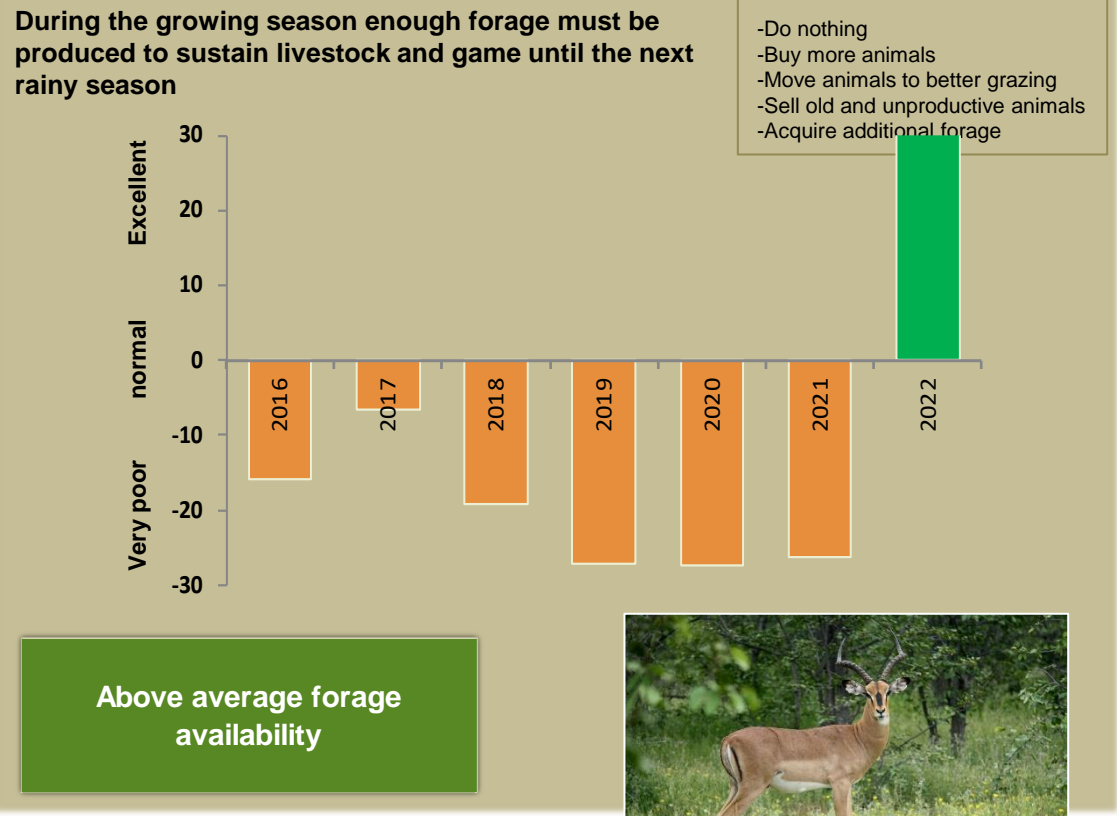

Uibasen Twyfelfontein Climate and Vegetation Report

Adapting in response to the current environmental conditions ...

Seasonal trends in rainfall and vegetation (2021 / 2022 Season)

Vegetation cover trend (2000 - 2021)

Vegetation productivity (February to April) 2022

Fire management

Forage availability

Climate and vegetation patterns assist in our understanding of the status of wildlife and livestock in the conservancy for the effective management of these resources.