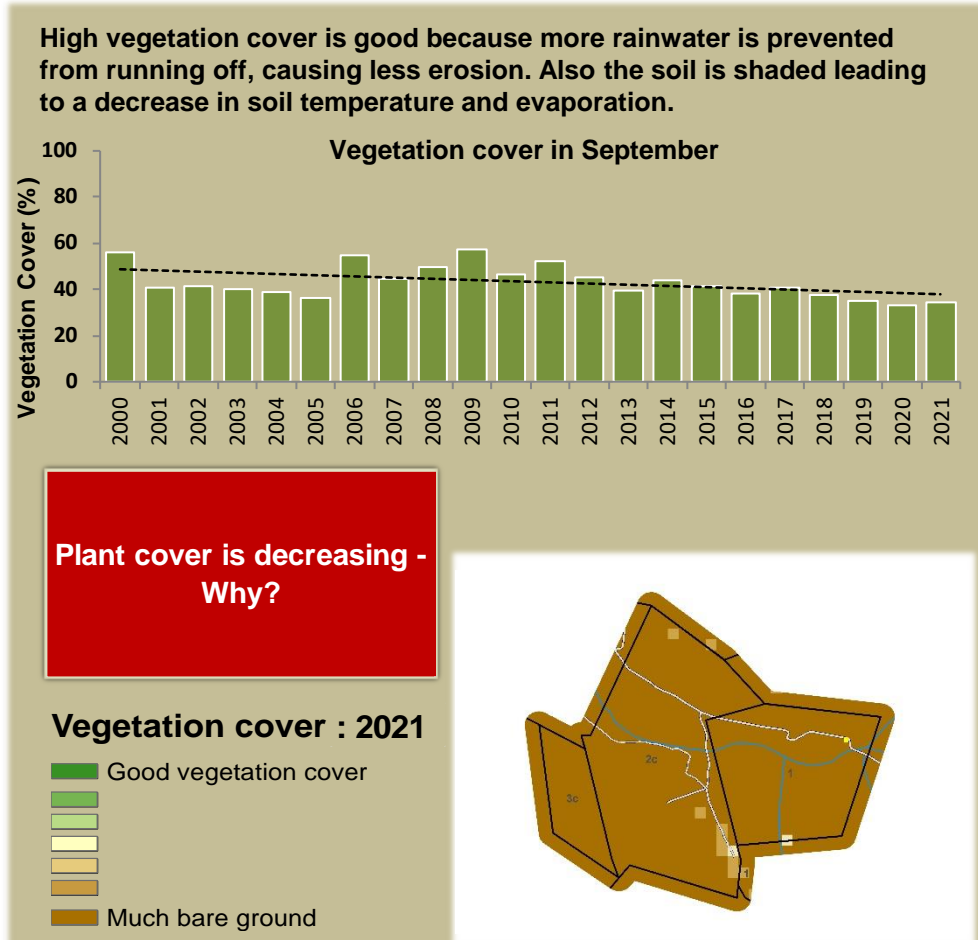

Uibasen Twyfelfontein Climate and Vegetation Report

Adapting in response to the current environmental conditions ...

Seasonal trends in rainfall and vegetation (2021 / 2022 Season)

Vegetation cover trend (2000 - 2021)

Vegetation productivity (February to April) 2022

Fire management

Forage availability

Climate and vegetation patterns assist in our understanding of the status of wildlife and livestock in the conservancy for the effective management of these resources.