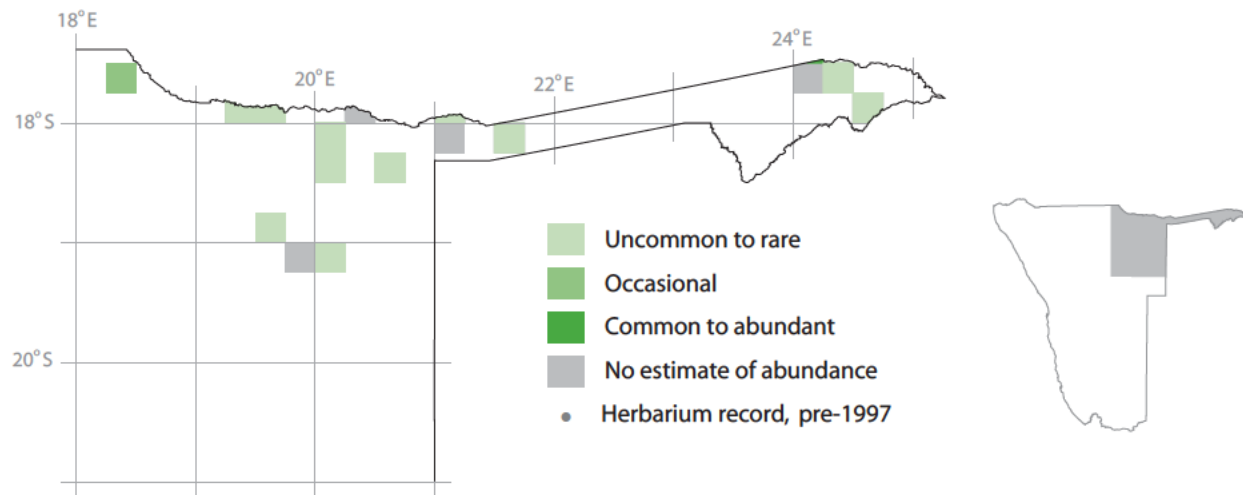

*Caesalpinia  
merxmullerana*

Orange-river  
*Caesalpinia*

[1 record]

A shrub. LEAVES with 1–7 leaflet pairs. FLOWERS red. FRUIT a crooked-pear-shaped pod.

Endemic to the mountains north of the Orange River in the extreme south of Namibia. Only one TAP record from 2717CA (specimen CUR1/1521). A rare shrub in the 1–3-m height class. Earlier herbarium records exist for this square, as well as 2717CB & CC. A shrub up to 2 m high, sometimes 4 m high. Very common and in dense stands on black, calcrete terraces along dry river banks, where it is the dominant woody shrub.

*Swartzia  
madagascariensis*

= *Bobgunnia madagascariensis*

Mutengura

Snake-bean (E); mushakashela (L);  
omumonga (O); motjeketjek (Rk)

[21 records from 18 (2%) squares]

A small, deciduous tree, often with a gnarled trunk. BARK rough, fissured, powdery; flakes off easily. LEAVES compound with 3–11 alternate leaflets; petiolule short and thick; leaflets elliptic, dark green and hairless above, paler green and densely woolly below; apex blunt and shallowly notched. FLOWERS up to 20 mm long; a single, conspicuous, crinkled, white petal with grey edging; numerous orange-yellow stamens protruding. FRUIT a cylindrical, crooked pod, up to 300 mm long; slender, woody, dark brown; not splitting open.

Cannot really be confused with other species, especially when in flower or pod, both of which are conspicuous.

### GROWTH FORM

A shrub in the 1–3-m height class or a tree in the 3–8-m height class.