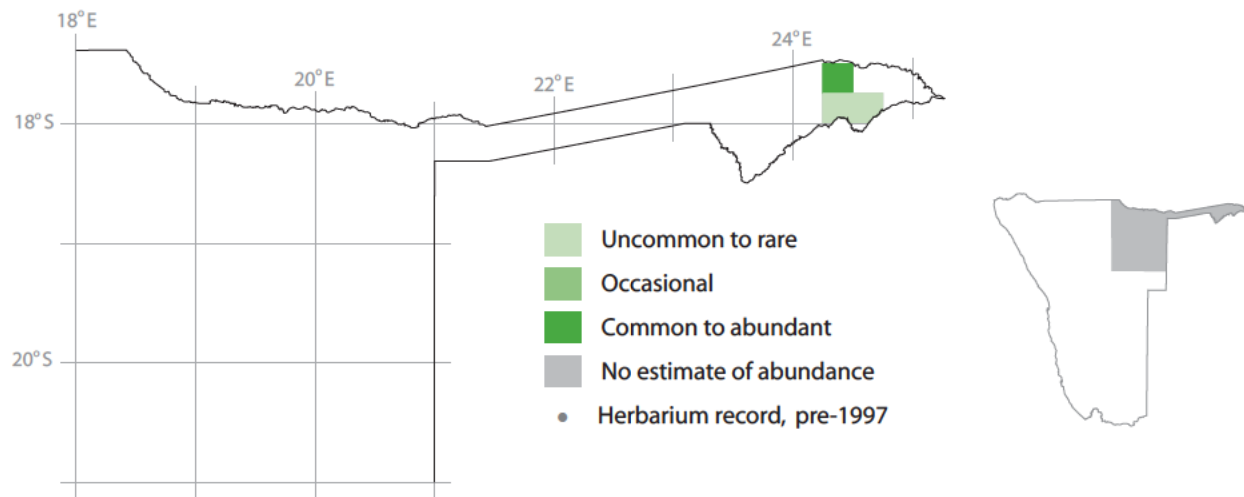

*Euphorbia ingens*

## Giant Euphorbia

Gewone naboom (A); lianduandu (L)

[10 records from 3 squares]

Single-stemmed, succulent, spiny, **candelabra-like tree with dense crown**. BRANCHES 4–5-angled. FRUIT a slightly three-angled capsule up to 10 mm in diameter.

## DISTRIBUTION &amp; ABUNDANCE

Very localised in eastern Caprivi. Generally uncommon to locally common in places.

## GROWTH FORM

A tree over 8 m tall.