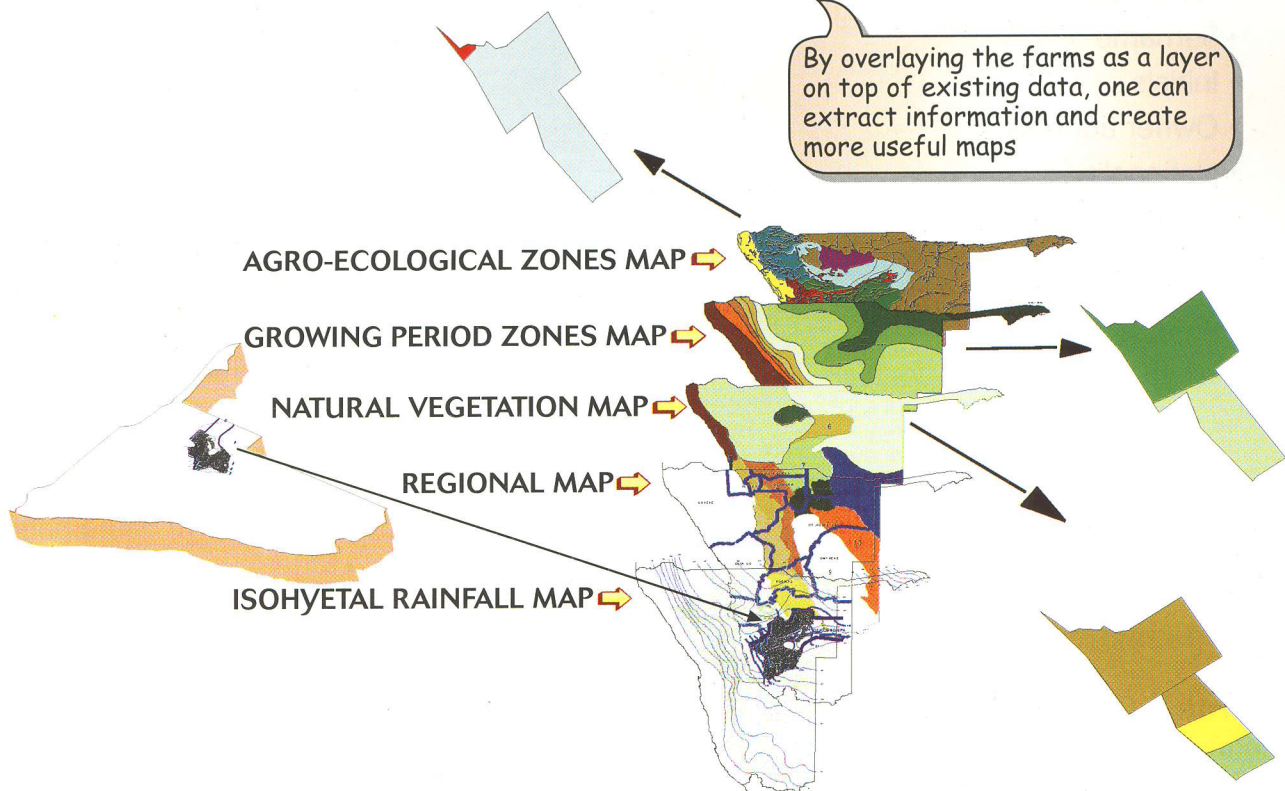

Farm Database of Namibia

The Agro-ecological Zoning Programme (AEZ) of Namibia under the Division Plant Production Research, Directorate of Agriculture Research and Training, Ministry of Agriculture, Water and Rural Development has captured all the Namibian farm data. This will assist them in research and map production projects and enable them to supply cadastral information as well as topographical information, which is necessary for sustainable agriculture development of the entire country.

MAP PRODUCTION

By overlaying the farms as a layer on top of existing data, one can extract information and create more useful maps

The graphical spatial data was captured by digitizing 220 noting sheets of the Surveyor General's Office at detailed scales, which vary between 1: 5000 and 1: 50 000. This process took approximately 9 months. Visual FoxPro Version 3, a relational database development application, was used to capture the alphanumeric data at Deeds Office from September 1998. Data was also captured from the farm registers at the Deeds Offices in Windhoek and Rehoboth.

The FARMINFO table consists of 6 fields and contains information like:

- Farm number
- Farm name
- Farm size
- Magisterial District
- GIS area
- Purchase date

The FARMOWN table consists of 7 fields and contains information like:

The database query tool makes faster access to farm information possible.

This query output can be presented visually on computer monitor and in the form of thematic maps. It can serve as a valuable geo-referencing tool for satellite images.