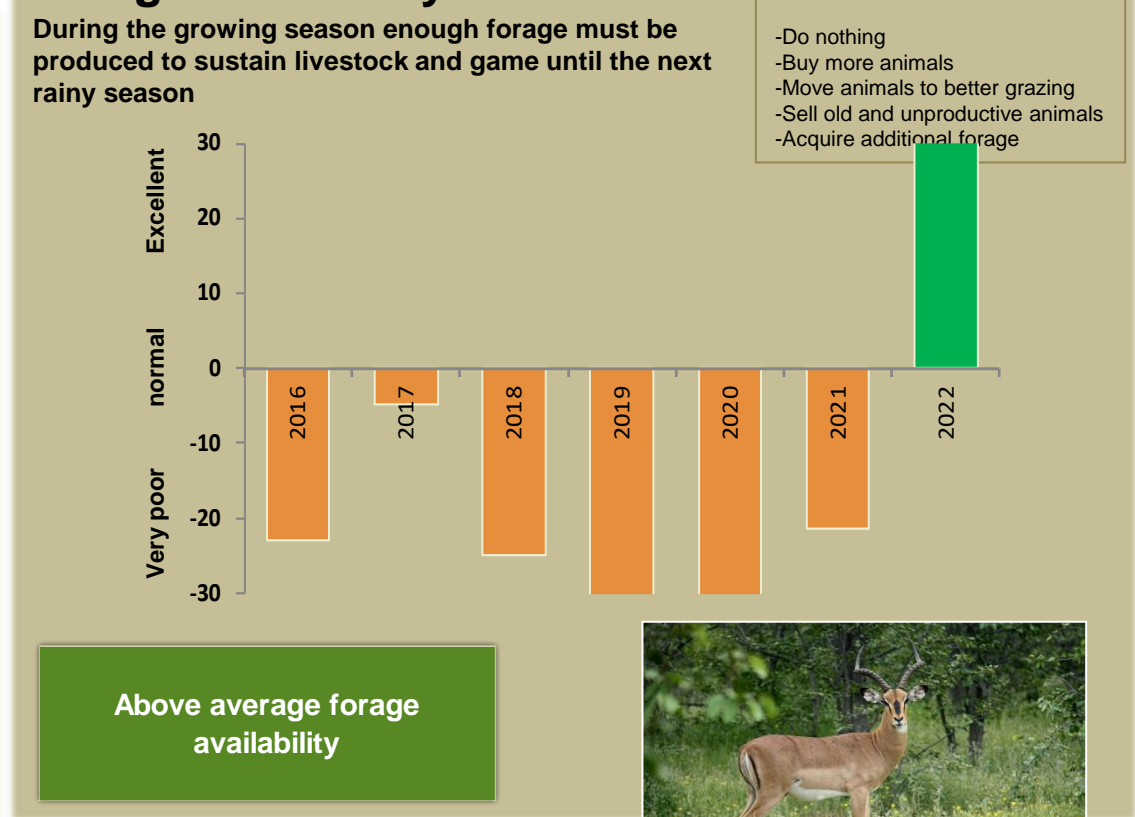

Sorris Sorris Climate and Vegetation Report

Adapting in response to the current environmental conditions ...

Seasonal trends in rainfall and vegetation (2021 / 2022 Season)

Vegetation cover trend (2000 - 2021)

Vegetation productivity (February to April) 2022

Fire management

Forage availability

Climate and vegetation patterns assist in our understanding of the status of wildlife and livestock in the conservancy for the effective management of these resources.