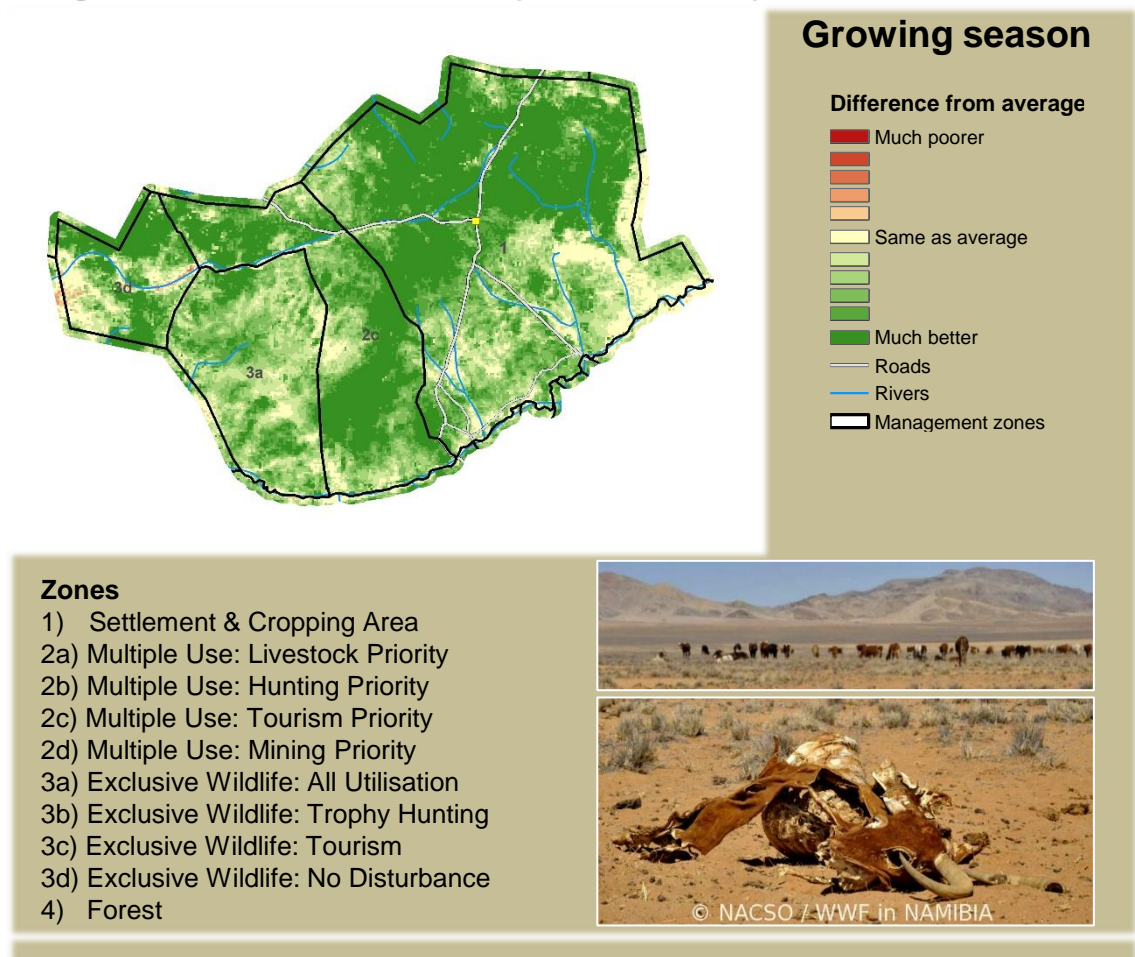

Sorris Sorris Climate and Vegetation Report

Adapting in response to the current environmental conditions ...

Seasonal trends in rainfall and vegetation (2021 / 2022 Season)

Vegetation cover trend (2000 - 2021)

Vegetation productivity (February to April) 2022

Fire management

Forage availability

Climate and vegetation patterns assist in our understanding of the status of wildlife and livestock in the conservancy for the effective management of these resources.