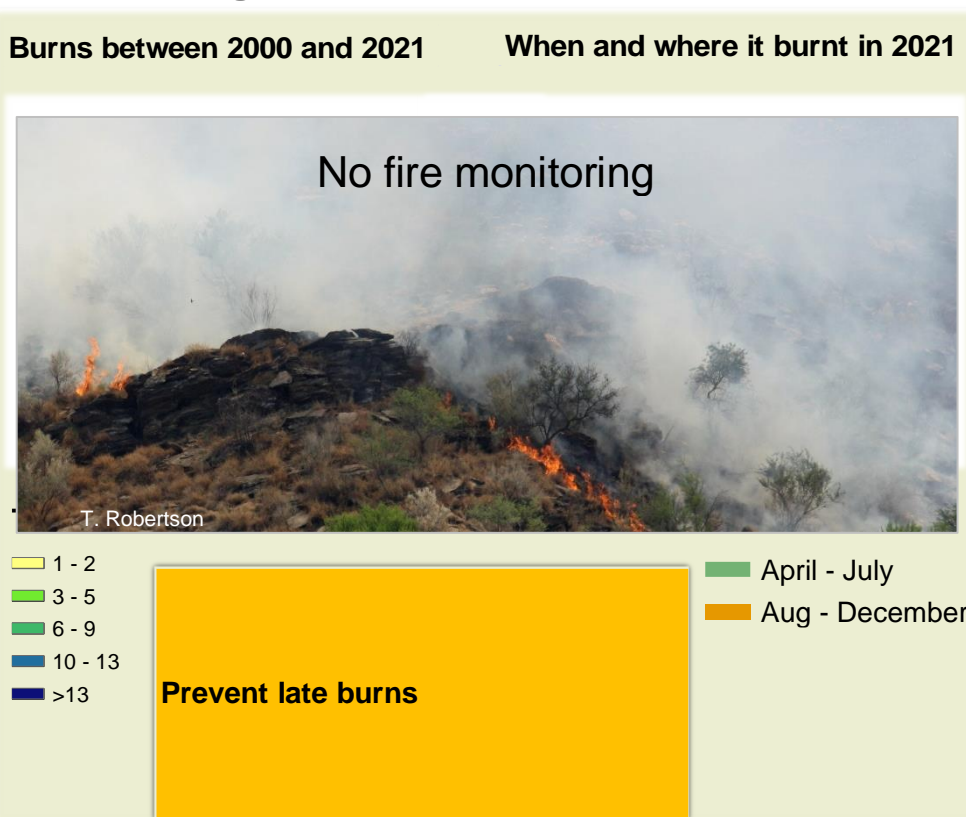

Sorris Sorris Climate and Vegetation Report

Adapting in response to the current environmental conditions ...

Seasonal trends in rainfall and vegetation (2021 / 2022 Season)

Vegetation cover trend (2000 - 2021)

Vegetation productivity (February to April) 2022

Fire management

Forage availability

Climate and vegetation patterns assist in our understanding of the status of wildlife and livestock in the conservancy for the effective management of these resources.