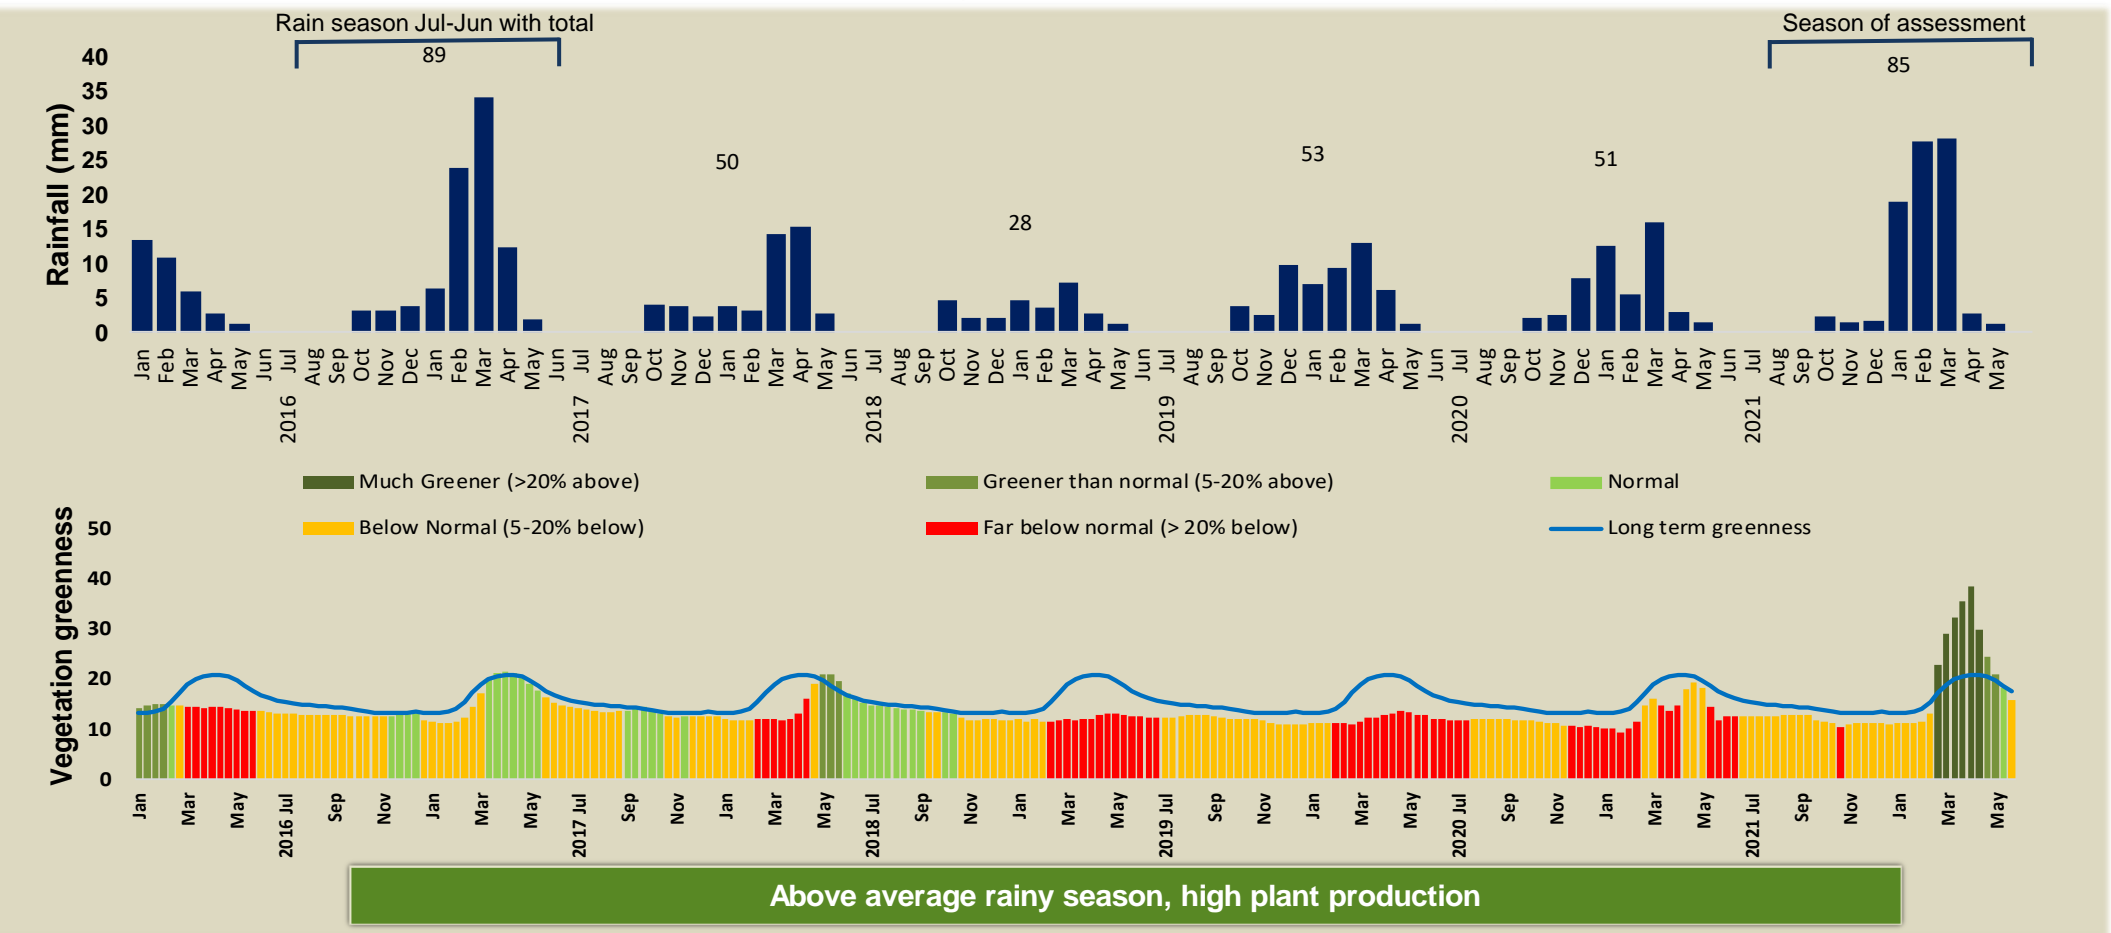

Sorris Sorris Climate and Vegetation Report

Adapting in response to the current environmental conditions ...

Seasonal trends in rainfall and vegetation (2021 / 2022 Season)

Vegetation cover trend (2000 - 2021)

Vegetation productivity (February to April) 2022

Fire management

Forage availability

Climate and vegetation patterns assist in our understanding of the status of wildlife and livestock in the conservancy for the effective management of these resources.