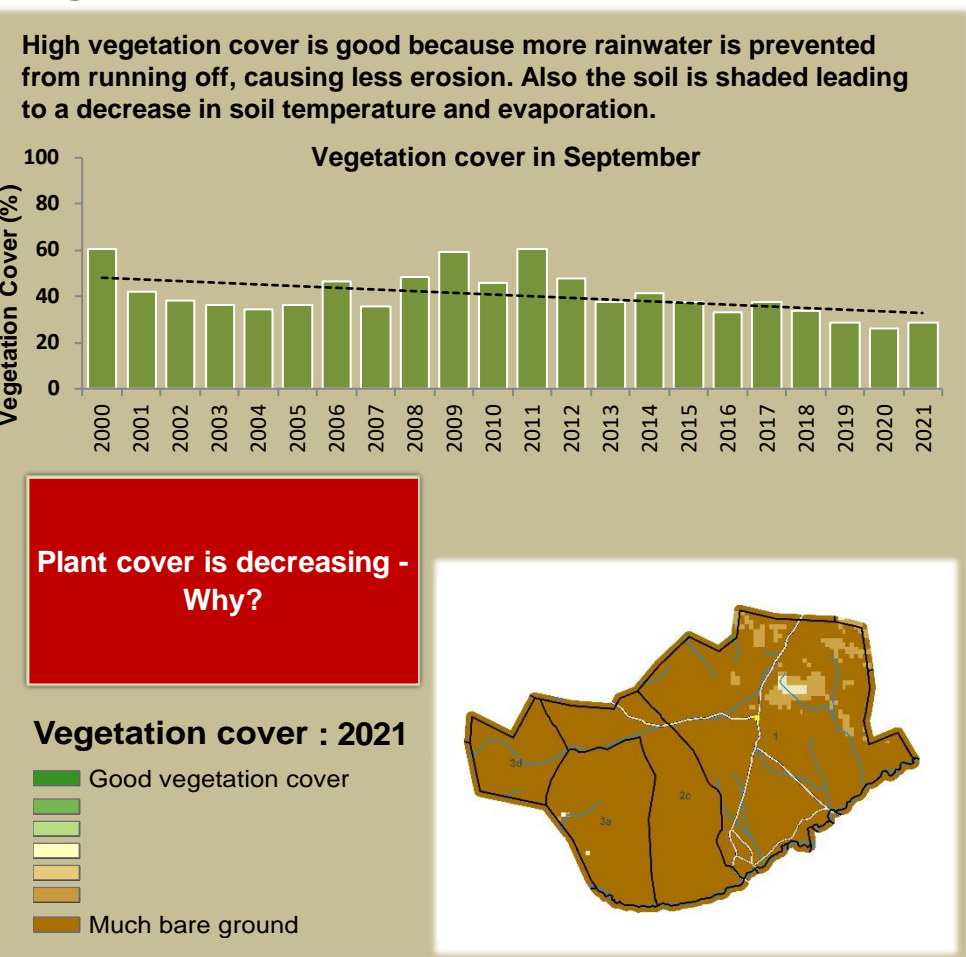

Sorris Sorris Climate and Vegetation Report

Adapting in response to the current environmental conditions ...

Seasonal trends in rainfall and vegetation (2021 / 2022 Season)

Vegetation cover trend (2000 - 2021)

Vegetation productivity (February to April) 2022

Fire management

Forage availability

Climate and vegetation patterns assist in our understanding of the status of wildlife and livestock in the conservancy for the effective management of these resources.