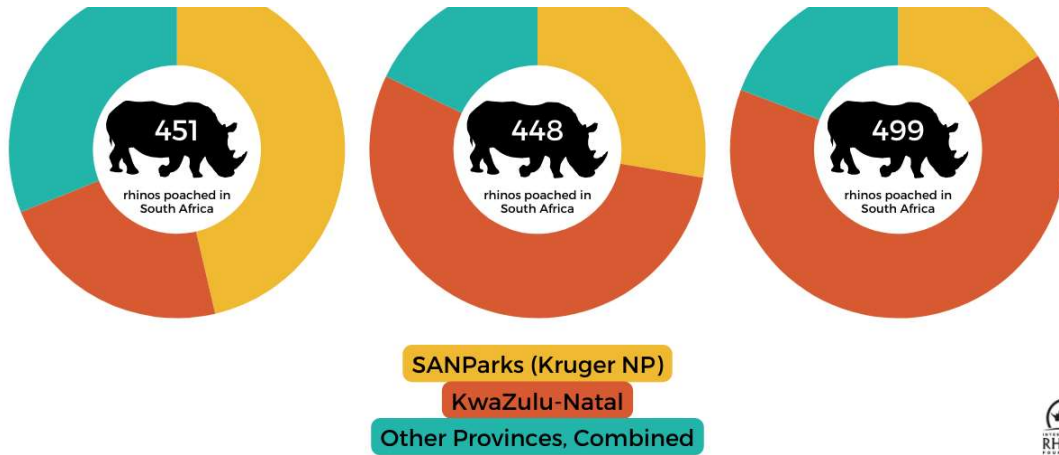

RHINO POACHING ON THE RISE

February 27, 2024

A sobering statistic out of South Africa today as they report an increase in rhino poaching. Almost 500 rhinos were killed for their horn in 2023, more than 60% of those in just one state park. While Kruger National Park has successfully deployed layers of security measures to adapt to the poaching crisis, other Parks haven't taken the necessary steps to date to prevent these devastating losses.

According to a release by South Africa's Department of Forestry, Fisheries and the Environment (DFFE), Kruger National Park – once the hotspot for rhino poaching – saw another decrease with 78 rhinos poached in 2023. Poaching syndicates have continued to shift focus to other areas in Africa.

The DFFE attributes several interventions to Kruger National Park's declining poaching rates:

- Strong collaboration between external stakeholders permanently based in KNP and attending to various wildlife crime cases such as the Skukuza Stock Theft and Endangered Species Unit, Skukuza SAPS and SAPS forensic teams.
- An extensive and ongoing dehorning programme which focuses on the dehorning of all rhino in core areas.
- The continued implementation of the KNP Ranger Services Integrity Management Plan which is a holistic approach that assesses the drivers and dynamics of corruption, and then addresses these with a comprehensive set of actions that focuses on building individual integrity and organisational resilience to corruption.
- Improved access control through the installation of automated number plate recognition (ANPR) cameras and gate cameras.
- Radar detection systems that remotely track any illegal entry by poachers on foot into the KNP.