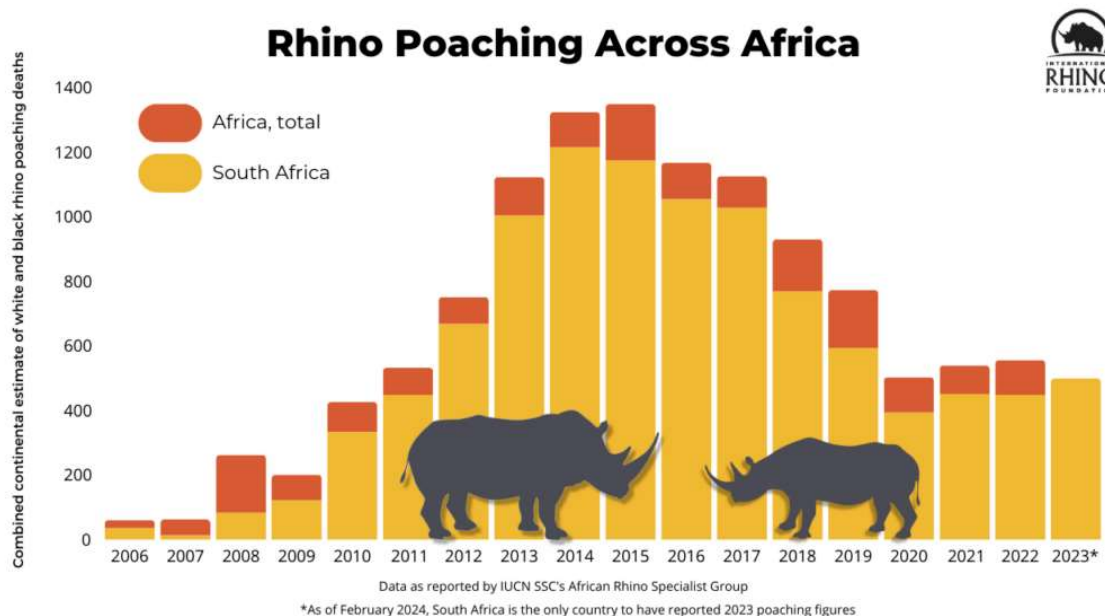

RHINO POACHING ON THE RISE

February 27, 2024

A sobering statistic out of South Africa today as they report an increase in rhino poaching. Almost 500 rhinos were killed for their horn in 2023, more than 60% of those in just one state park. While Kruger National Park has successfully deployed layers of security measures to adapt to the poaching crisis, other Parks haven't taken the necessary steps to date to prevent these devastating losses.

According to a release by South Africa's Department of Forestry, Fisheries and the Environment (DFFE), Kruger National Park – once the hotspot for rhino poaching – saw another decrease with 78 rhinos poached in 2023. Poaching syndicates have continued to shift focus to other areas in Africa.

The DFFE attributes several interventions to Kruger National Park's declining poaching rates:

- Strong collaboration between external stakeholders permanently based in KNP and attending to various wildlife crime cases such as the Skukuza Stock Theft and Endangered Species Unit, Skukuza SAPS and SAPS forensic teams.
- An extensive and ongoing dehorning programme which focuses on the dehorning of all rhino in core areas.
- The continued implementation of the KNP Ranger Services Integrity Management Plan which is a holistic approach that assesses the drivers and dynamics of corruption, and then addresses these with a comprehensive set of actions that focuses on building individual integrity and organisational resilience to corruption.
- Improved access control through the installation of automated number plate recognition (ANPR) cameras and gate cameras.
- Radar detection systems that remotely track any illegal entry by poachers on foot into the KNP.