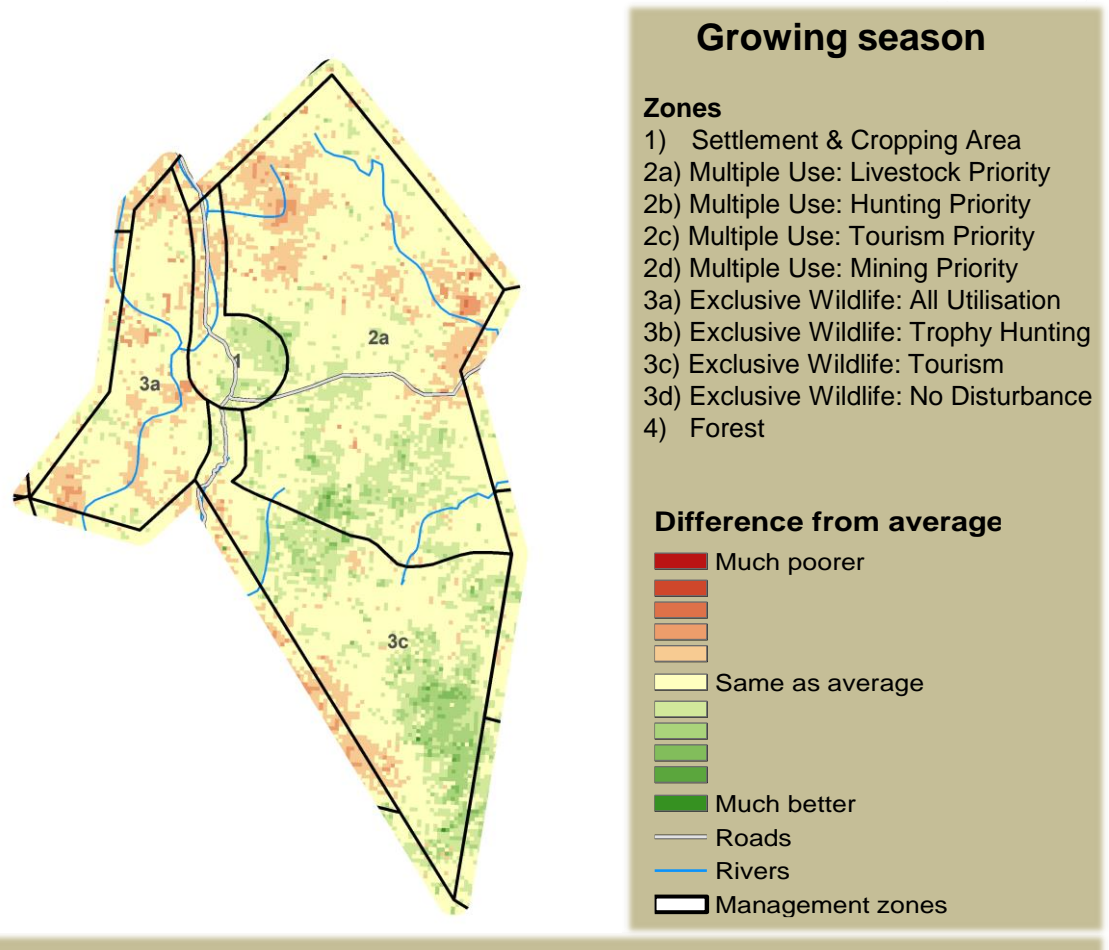

Adapting in response to the current environmental conditions ...

## Seasonal trends in rainfall and vegetation (2021 / 2022 Season)

## Vegetation cover trend (2000 - 2021)

## Vegetation productivity (February to April) 2022