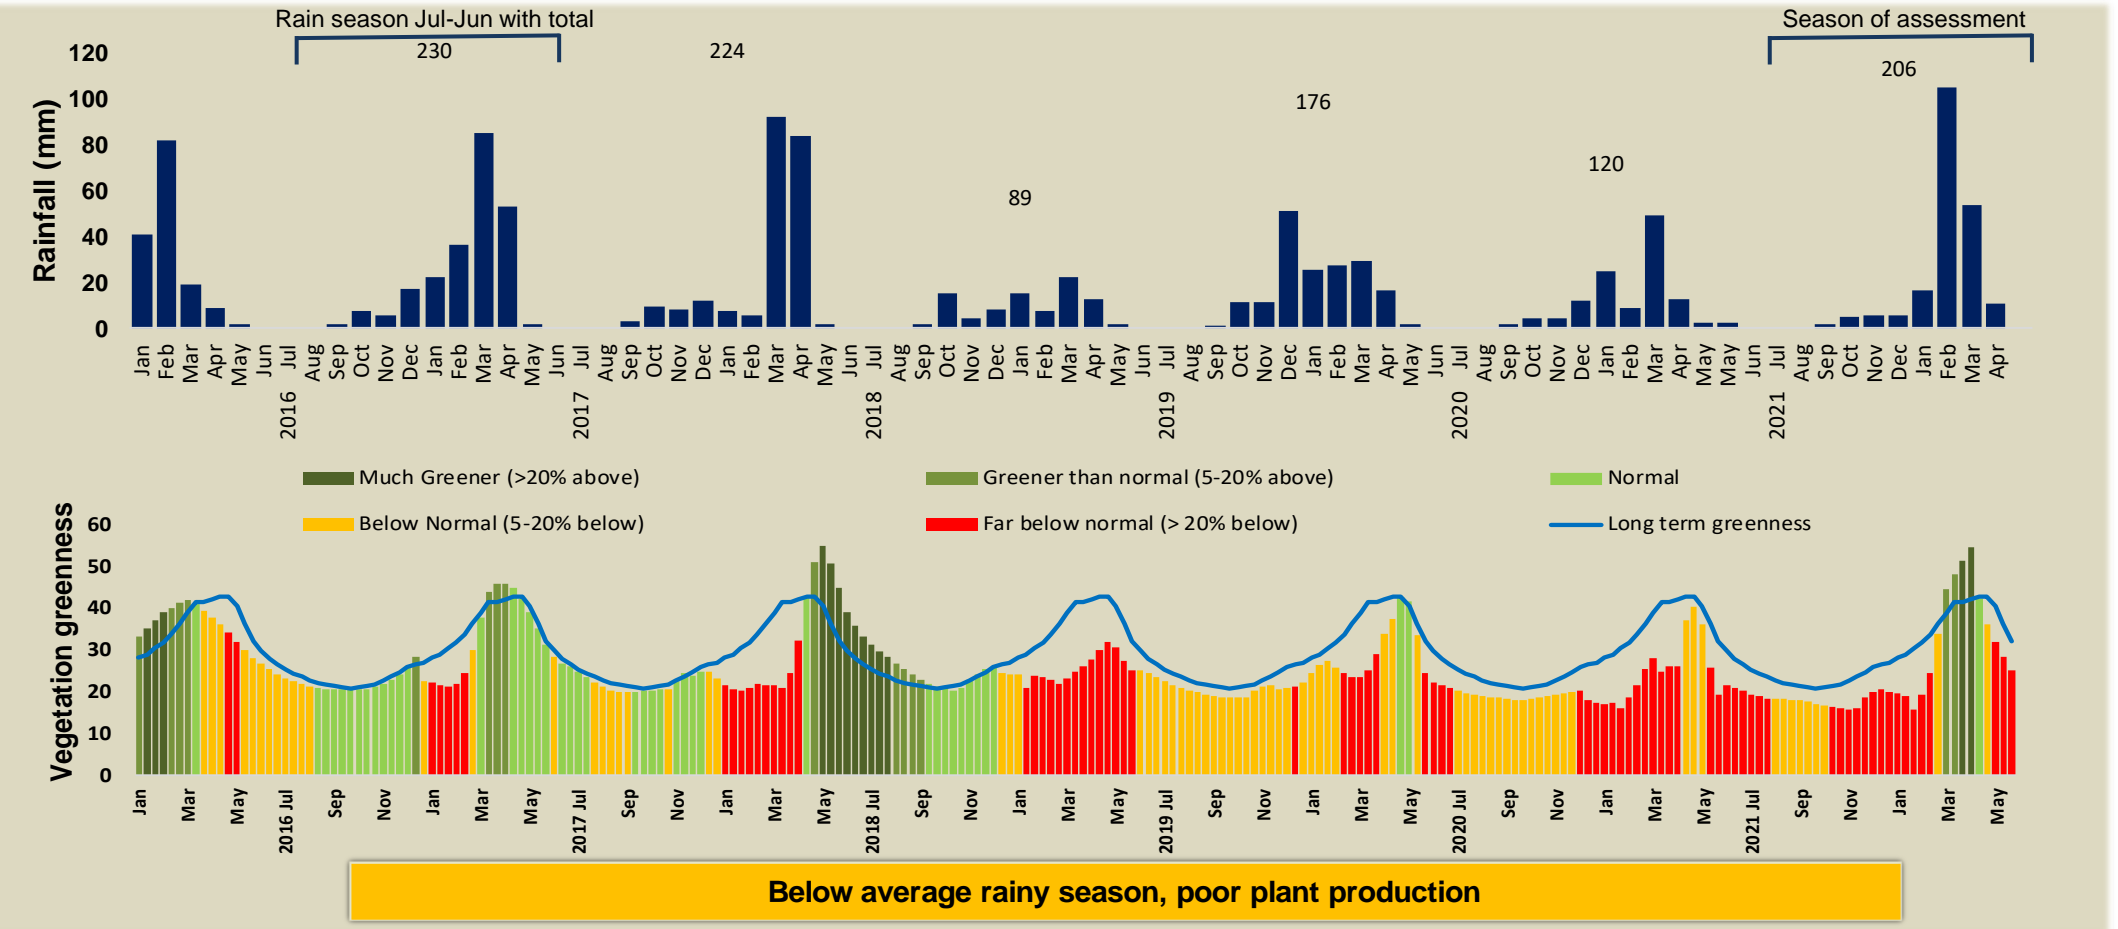

## Seasonal trends in rainfall and vegetation (2021 / 2022 Season)

## Vegetation cover trend (2000 - 2021)

## Vegetation productivity (February to April) 2022