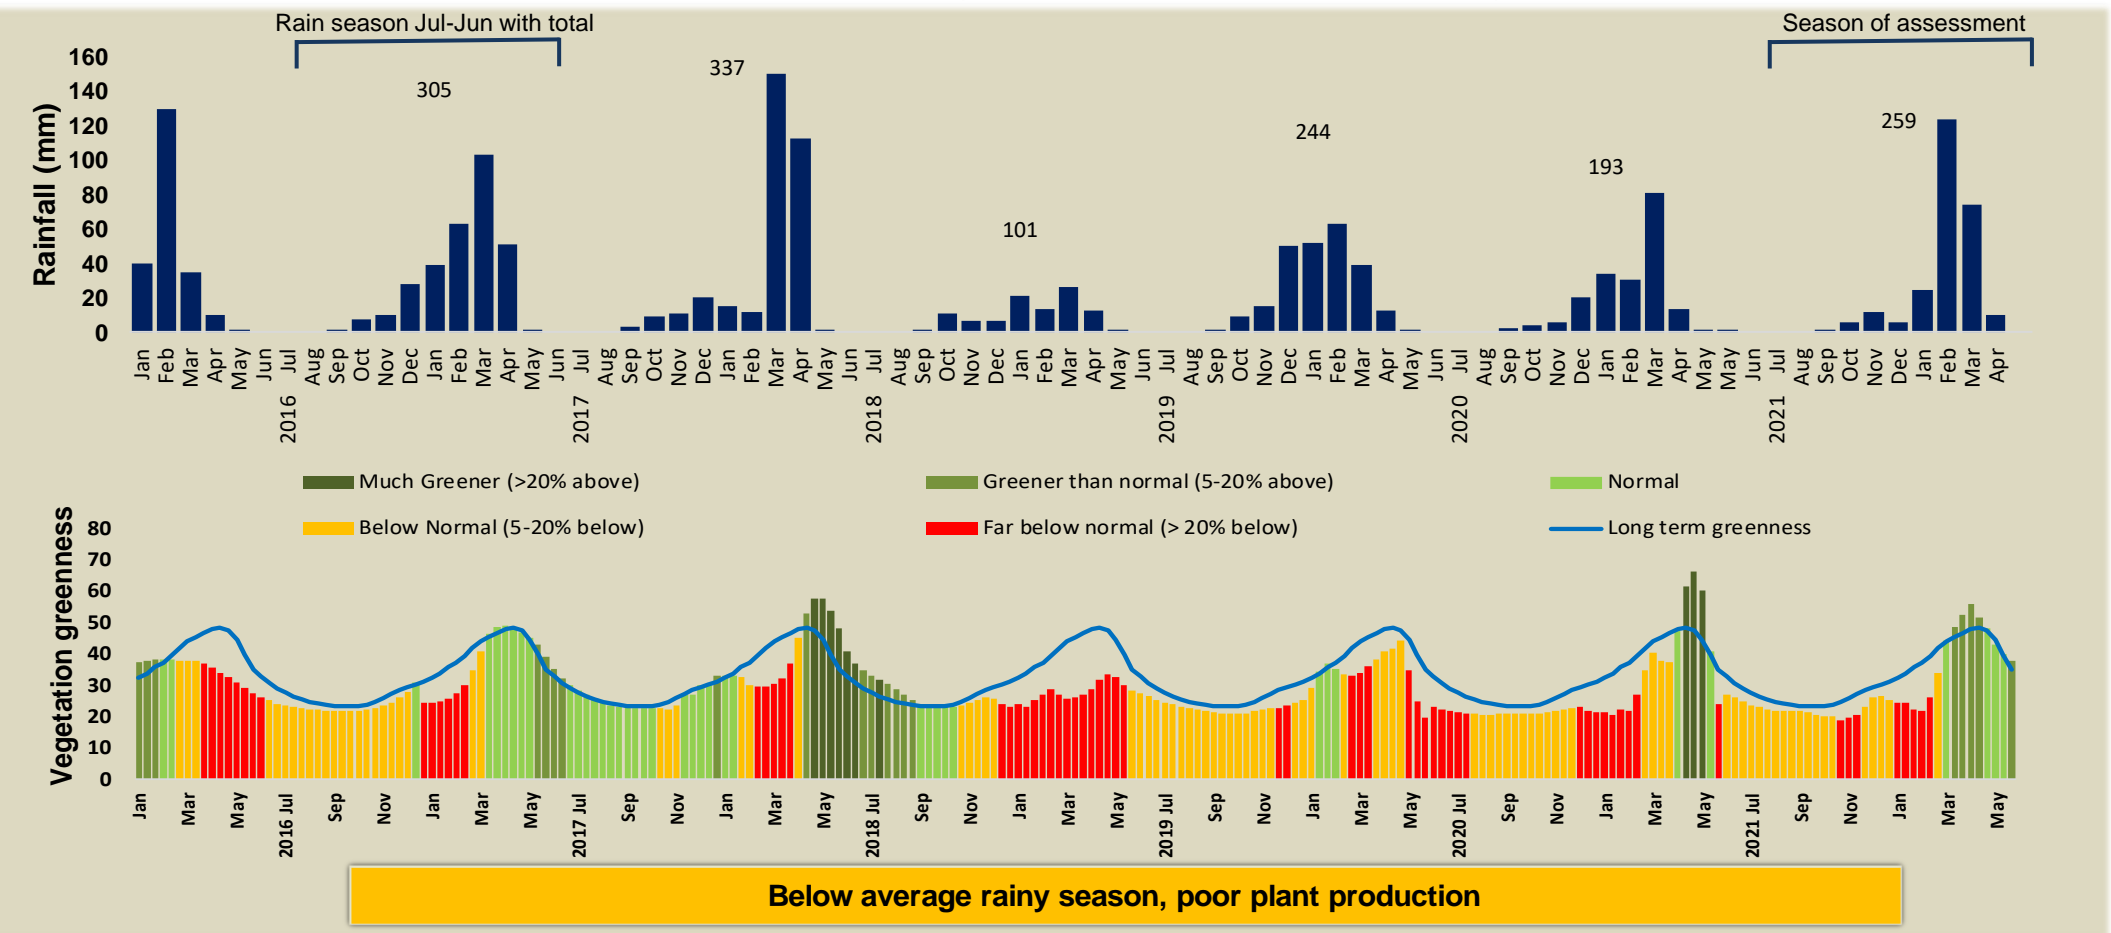

## Seasonal trends in rainfall and vegetation (2021 / 2022 Season)

## Vegetation cover trend (2000 - 2021)

## Vegetation productivity (February to April) 2022