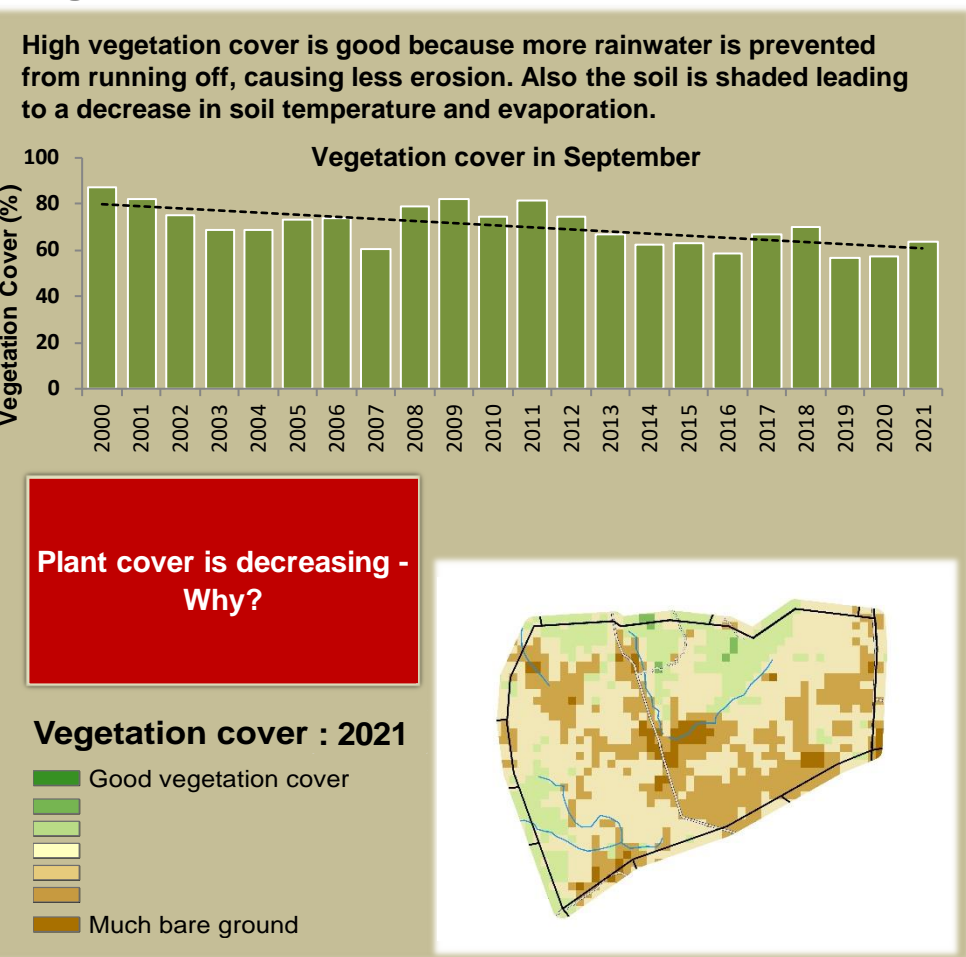

Adapting in response to the current environmental conditions ...

## Seasonal trends in rainfall and vegetation (2021 / 2022 Season)

## Vegetation cover trend (2000 - 2021)

## Vegetation productivity (February to April) 2022