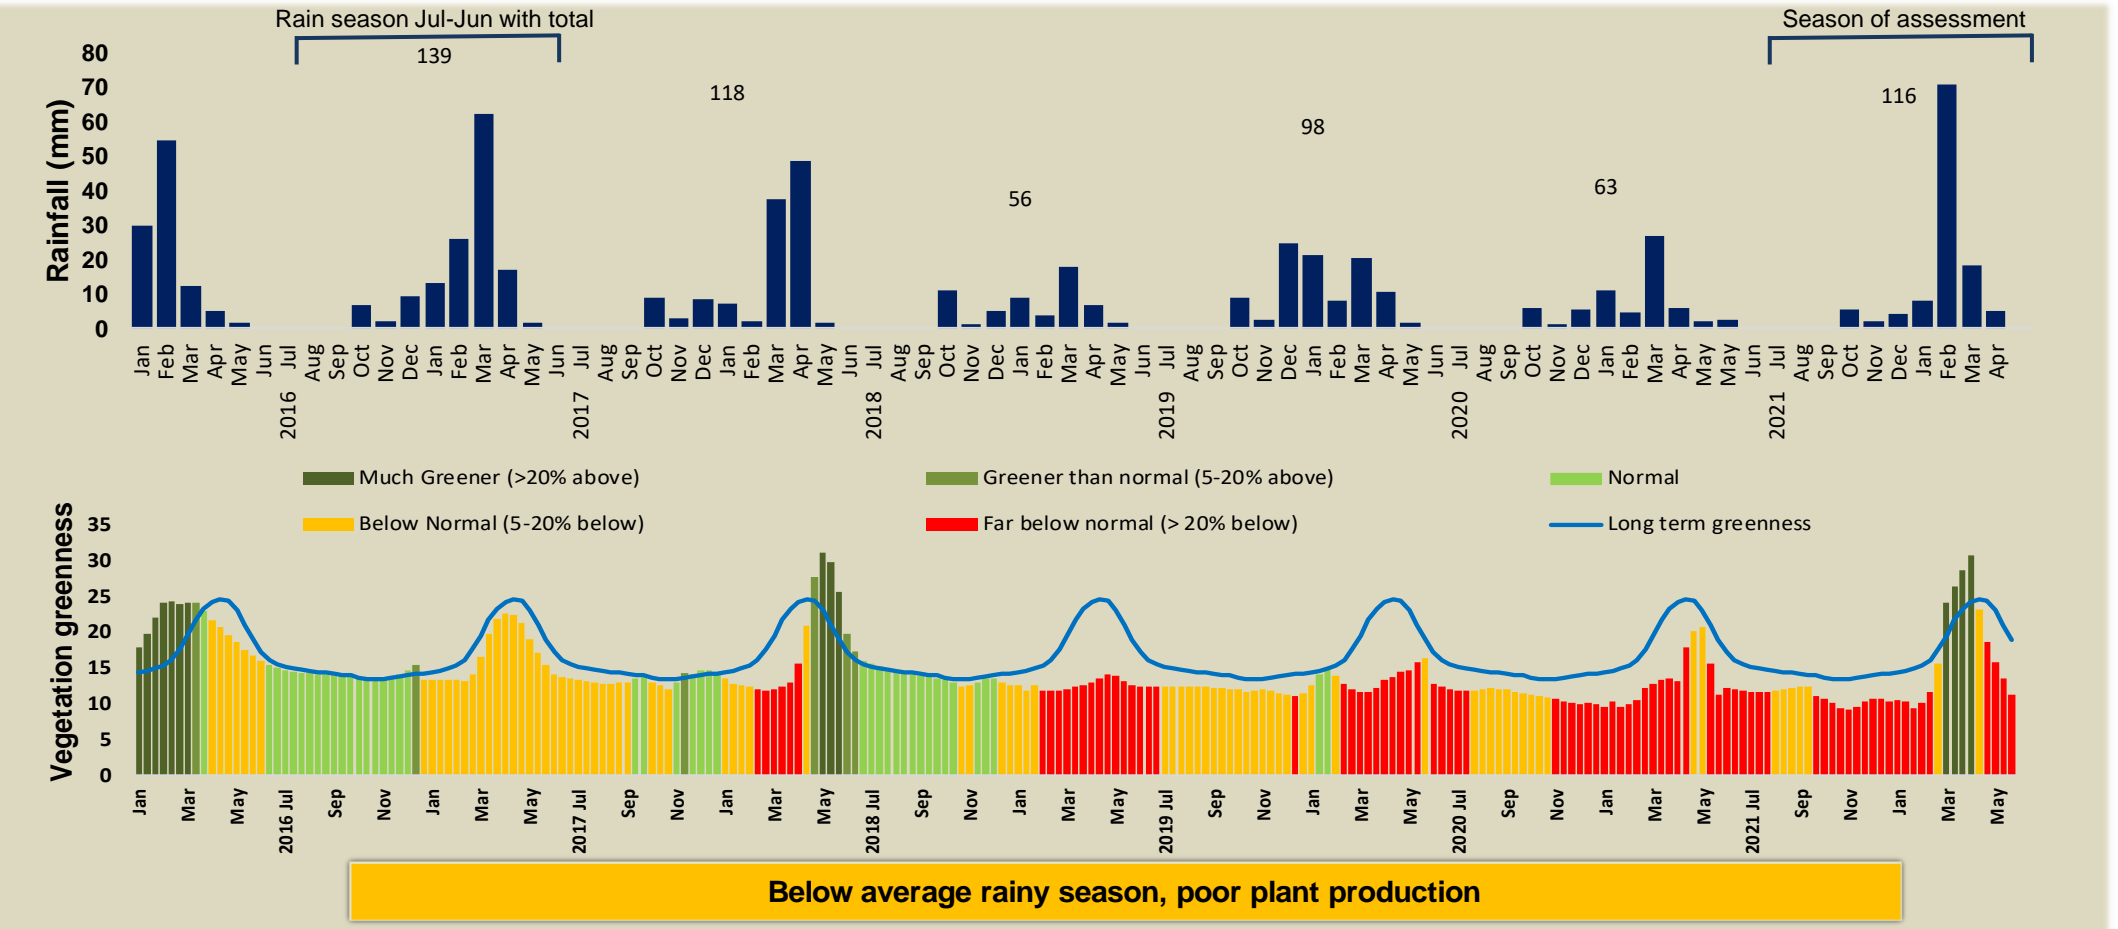

## Seasonal trends in rainfall and vegetation (2021 / 2022 Season)

## Vegetation cover trend (2000 - 2021)

## Vegetation productivity (February to April) 2022