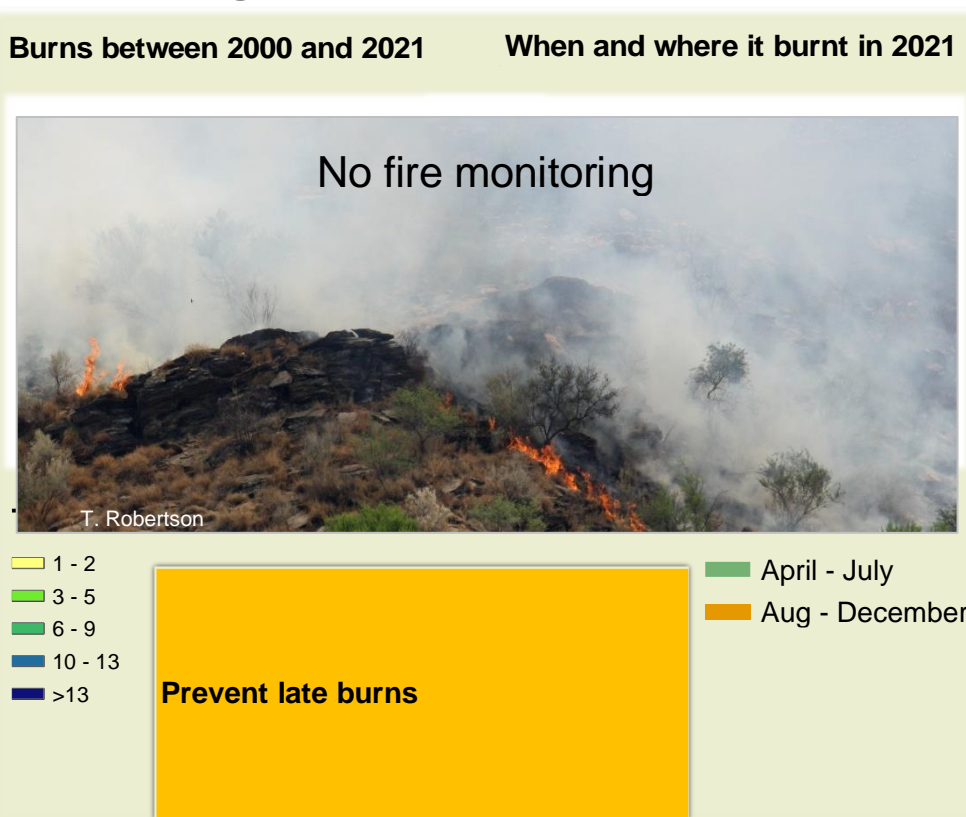

Adapting in response to the current environmental conditions ...

Seasonal trends in rainfall and vegetation (2021 / 2022 Season)

Vegetation cover trend (2000 - 2021)

Vegetation productivity (February to April) 2022

Fire management

Forage availability

Climate and vegetation patterns assist in our understanding of the status of wildlife and livestock in the conservancy for the effective management of these resources.