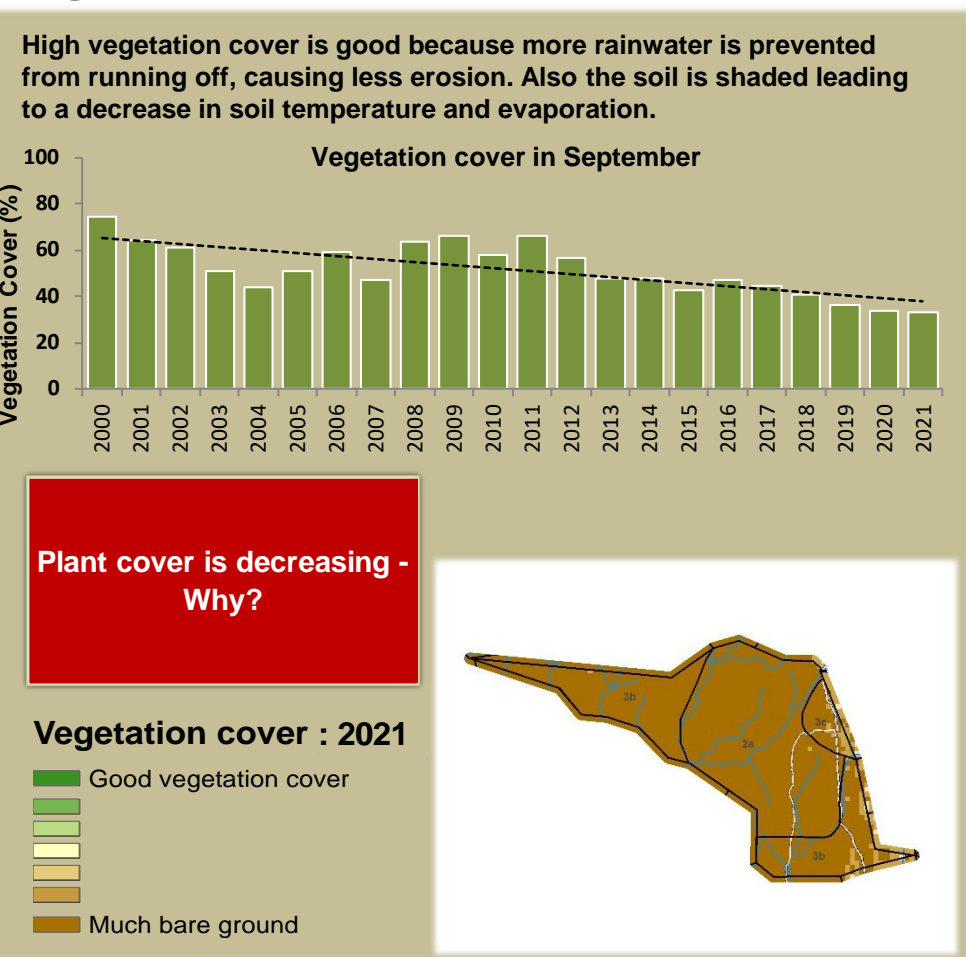

Adapting in response to the current environmental conditions ...

Seasonal trends in rainfall and vegetation (2021 / 2022 Season)

Vegetation cover trend (2000 - 2021)

Vegetation productivity (February to April) 2022

Fire management

Forage availability

Climate and vegetation patterns assist in our understanding of the status of wildlife and livestock in the conservancy for the effective management of these resources.