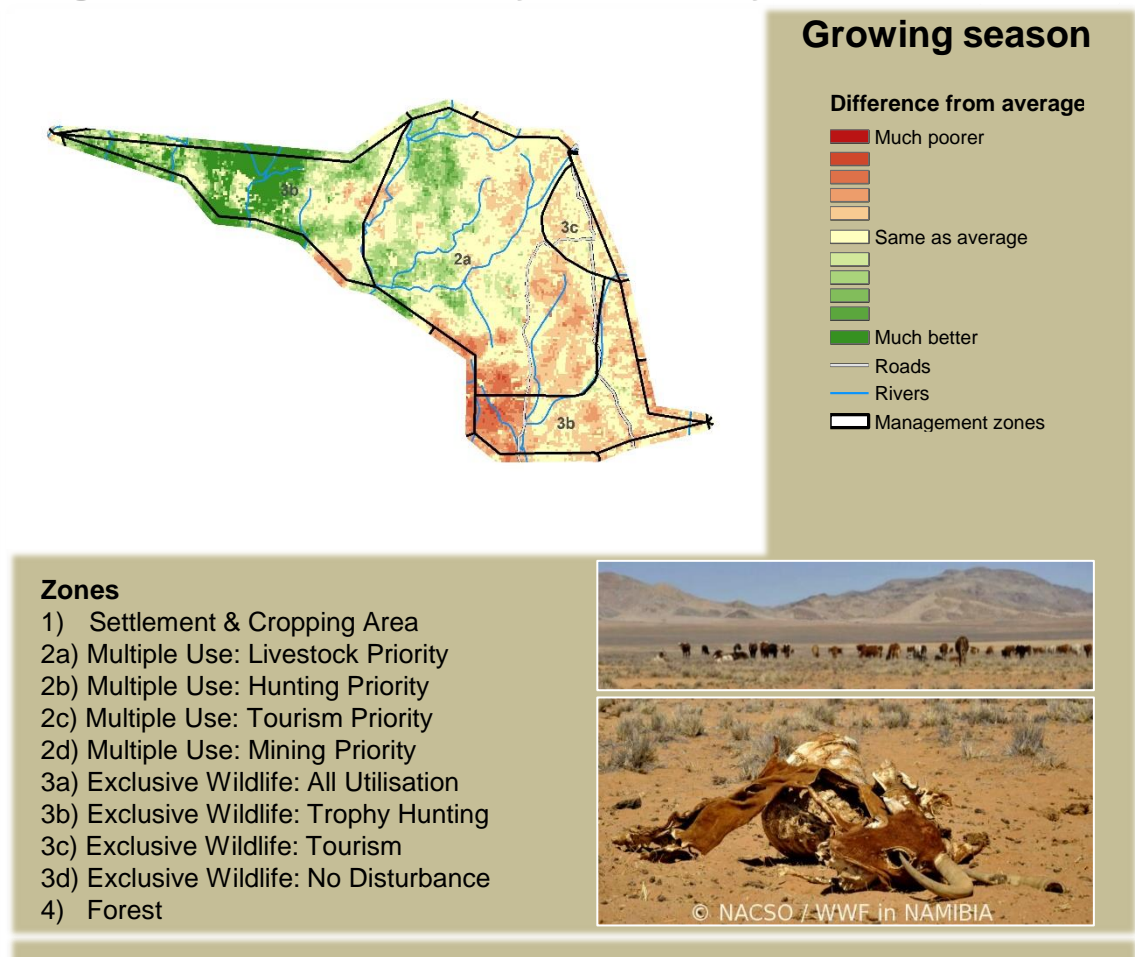

Adapting in response to the current environmental conditions ...

Seasonal trends in rainfall and vegetation (2021 / 2022 Season)

Vegetation cover trend (2000 - 2021)

Vegetation productivity (February to April) 2022

Fire management

Forage availability

Climate and vegetation patterns assist in our understanding of the status of wildlife and livestock in the conservancy for the effective management of these resources.