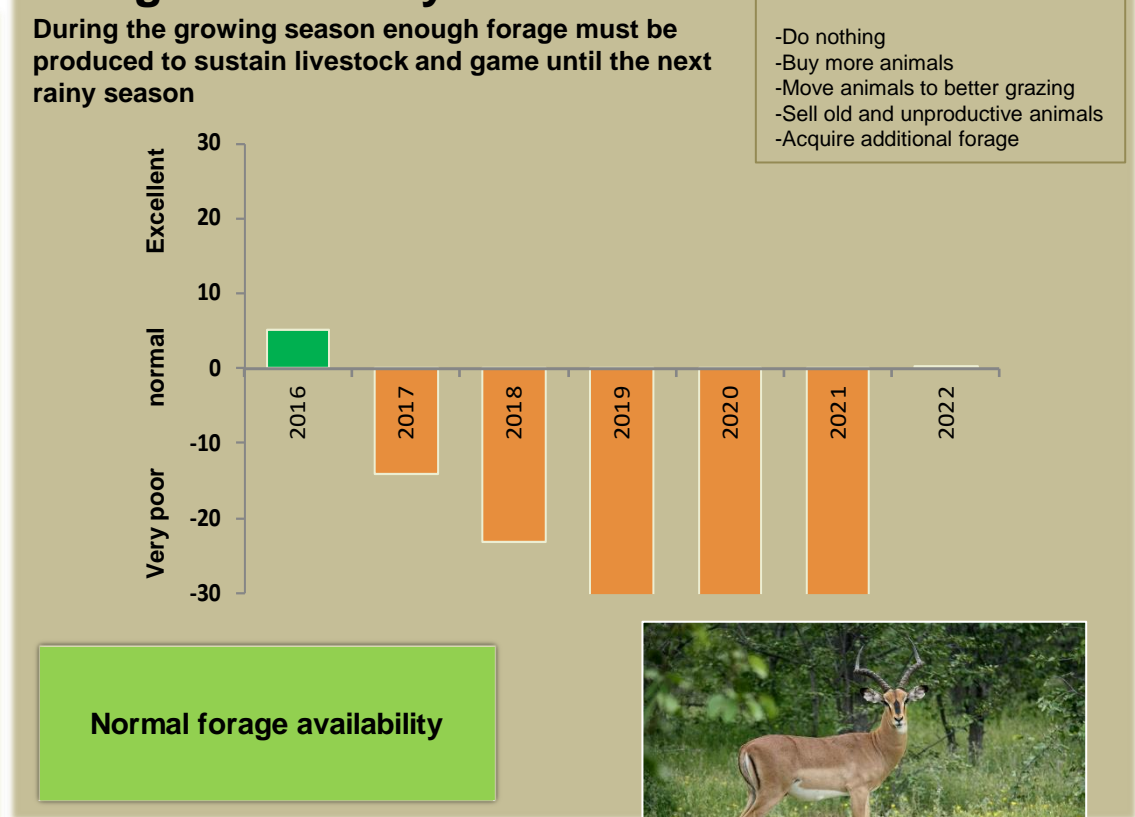

Adapting in response to the current environmental conditions ...

Seasonal trends in rainfall and vegetation (2021 / 2022 Season)

Vegetation cover trend (2000 - 2021)

Vegetation productivity (February to April) 2022

Fire management

Forage availability

Climate and vegetation patterns assist in our understanding of the status of wildlife and livestock in the conservancy for the effective management of these resources.