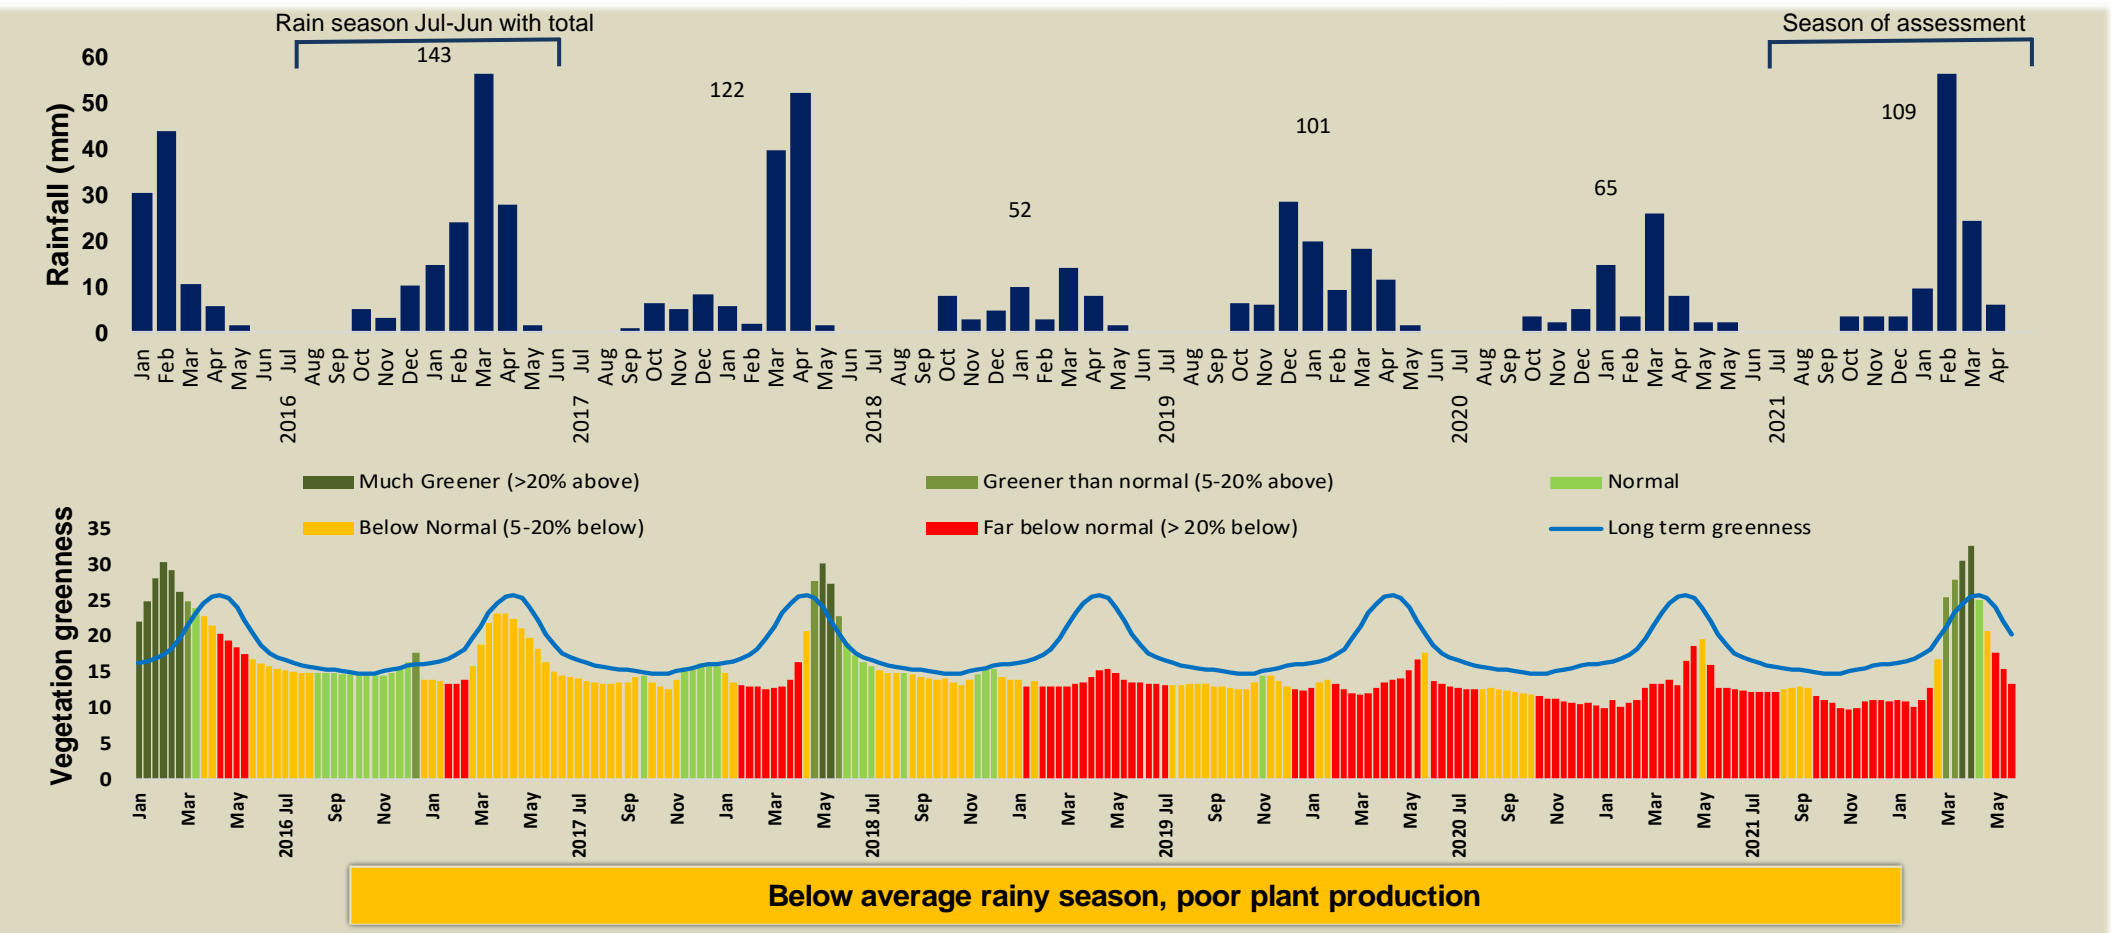

Adapting in response to the current environmental conditions ...

Seasonal trends in rainfall and vegetation (2021 / 2022 Season)

Vegetation cover trend (2000 - 2021)

Vegetation productivity (February to April) 2022

Fire management

Forage availability

Climate and vegetation patterns assist in our understanding of the status of wildlife and livestock in the conservancy for the effective management of these resources.