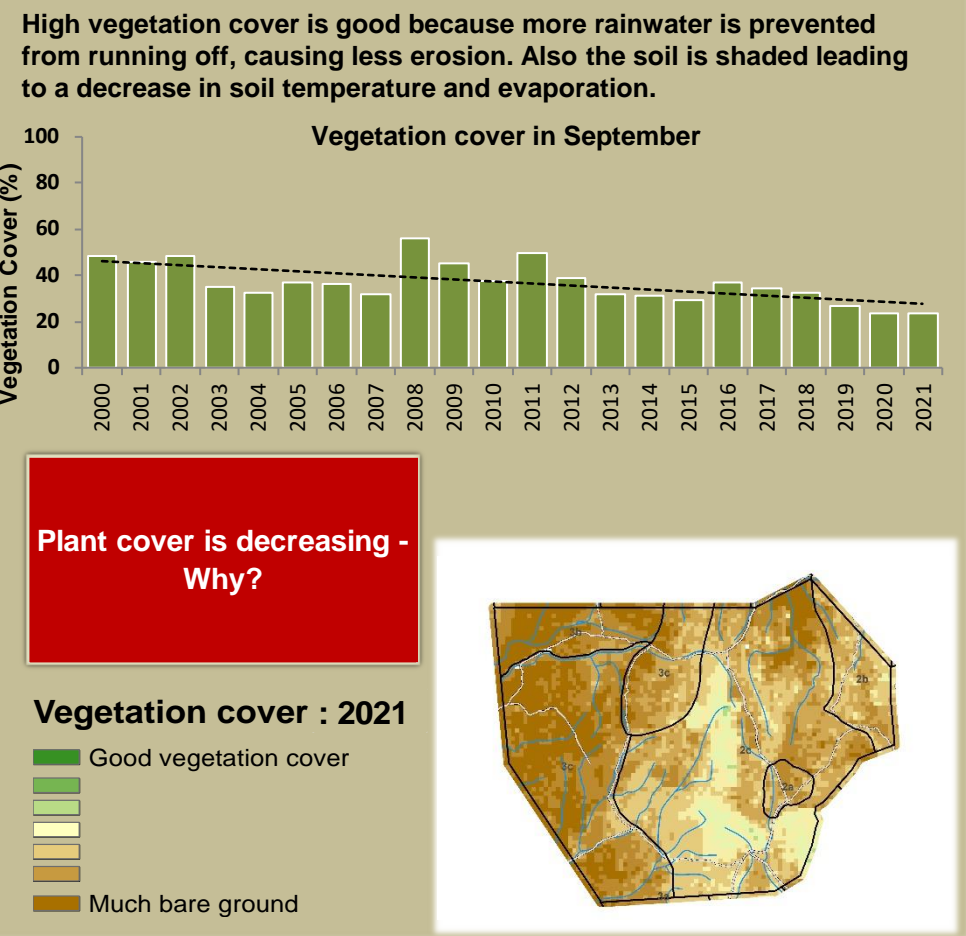

Adapting in response to the current environmental conditions ...

Seasonal trends in rainfall and vegetation (2021 / 2022 Season)

Vegetation cover trend (2000 - 2021)

Vegetation productivity (February to April) 2022

Fire management

Forage availability

Climate and vegetation patterns assist in our understanding of the status of wildlife and livestock in the conservancy for the effective management of these resources.