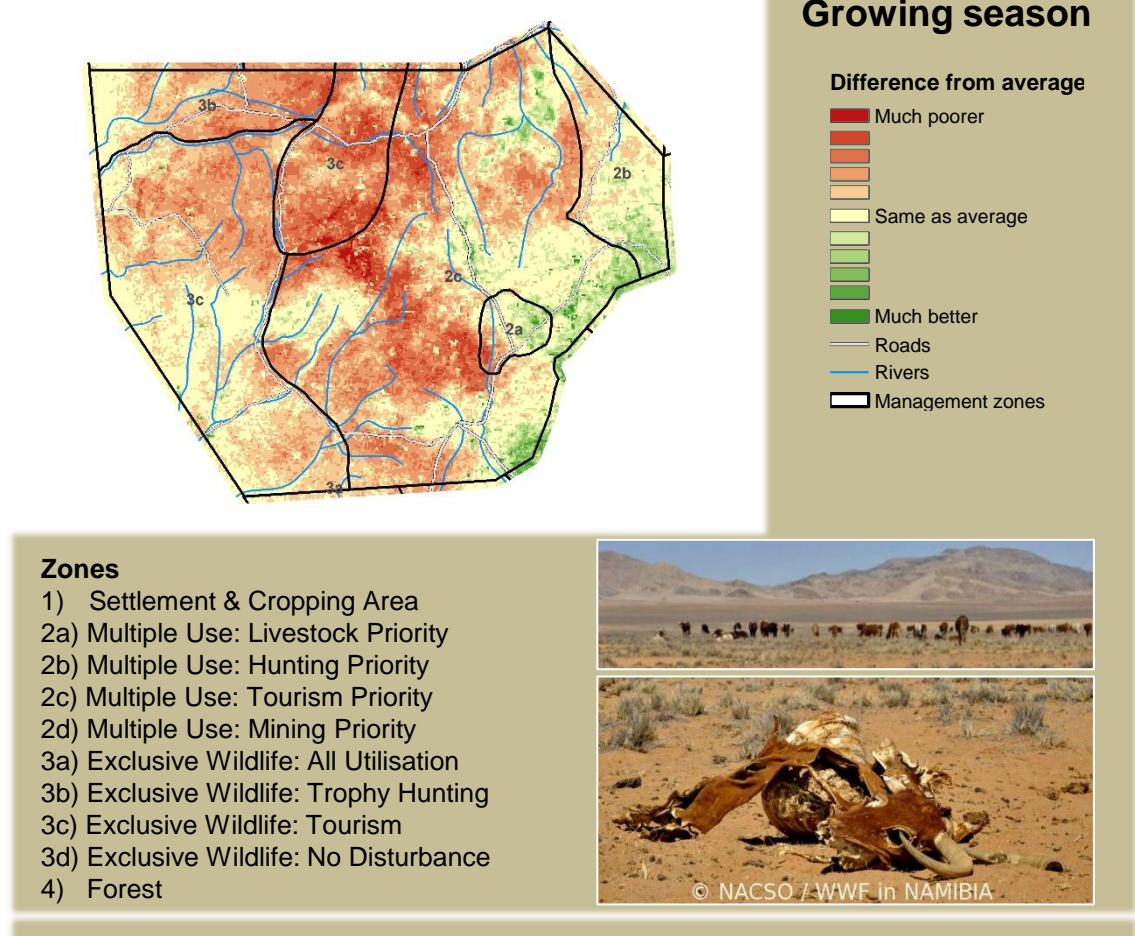

Adapting in response to the current environmental conditions ...

Seasonal trends in rainfall and vegetation (2021 / 2022 Season)

Vegetation cover trend (2000 - 2021)

Vegetation productivity (February to April) 2022

Fire management

Forage availability

Climate and vegetation patterns assist in our understanding of the status of wildlife and livestock in the conservancy for the effective management of these resources.