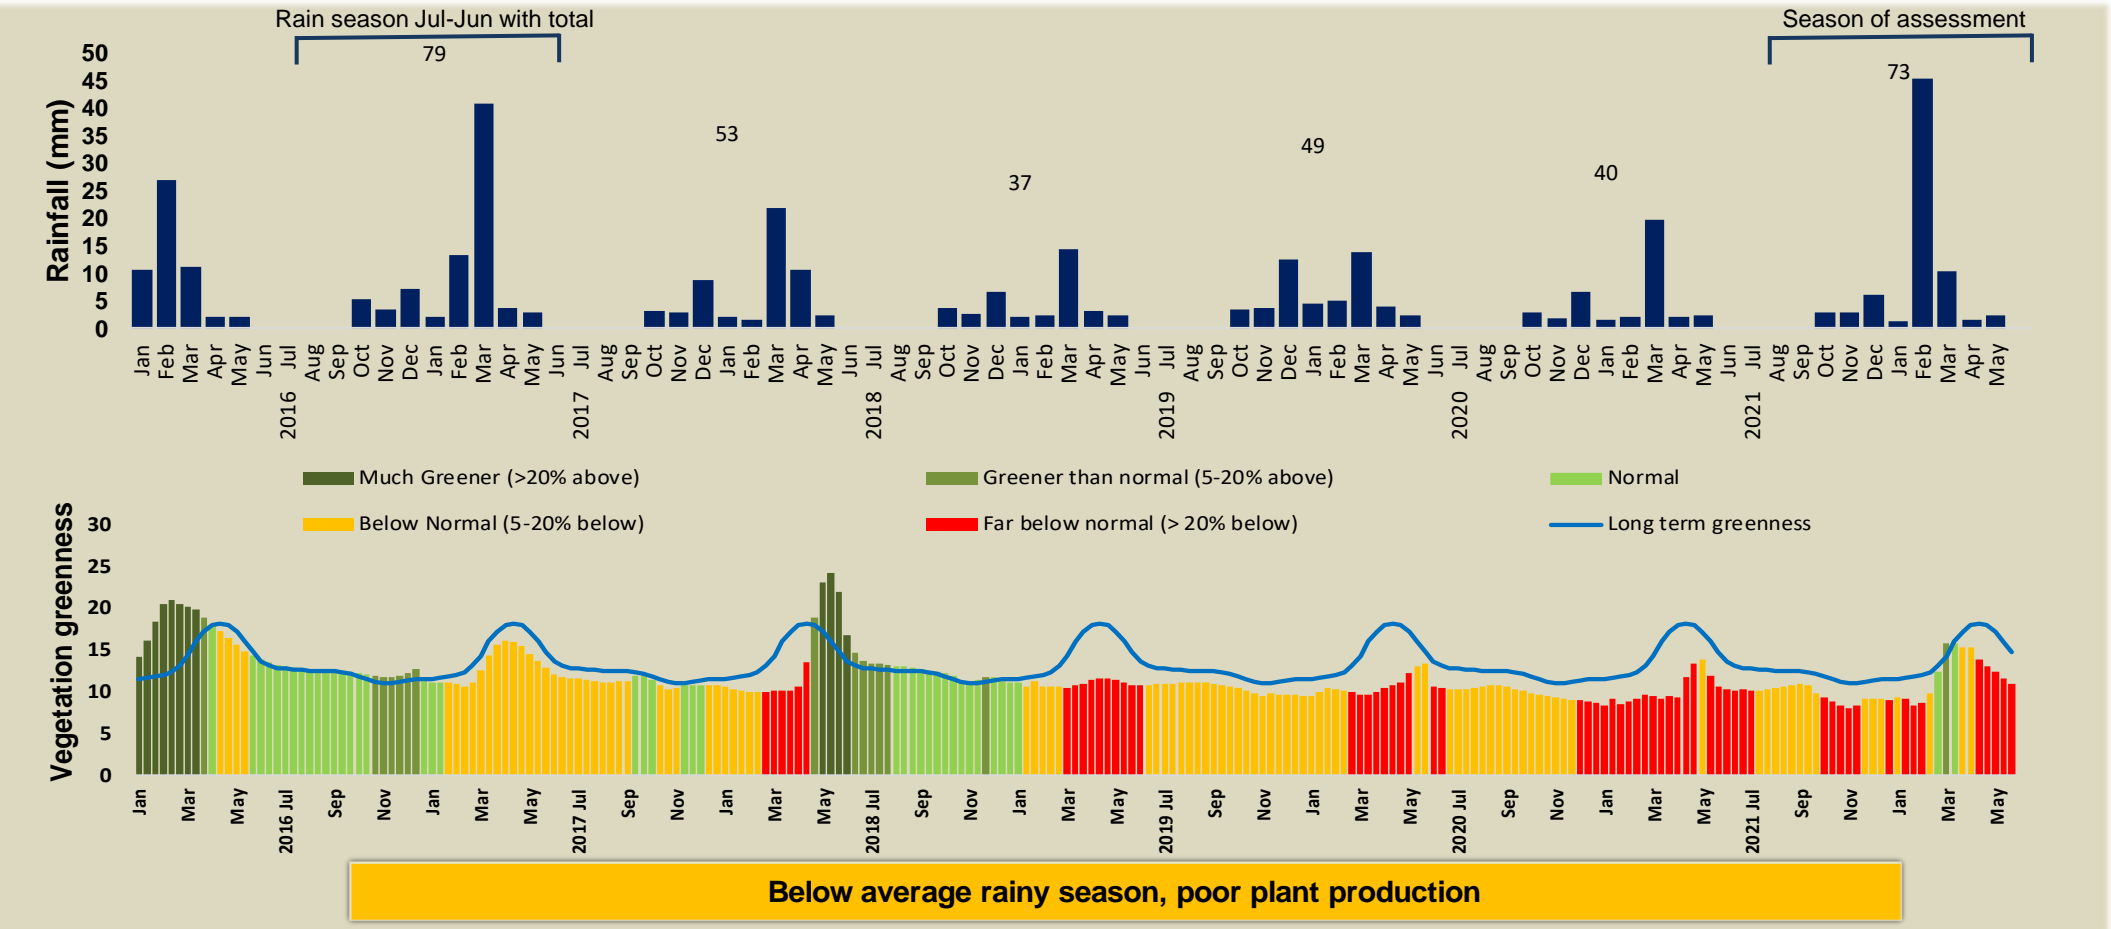

Adapting in response to the current environmental conditions ...

Seasonal trends in rainfall and vegetation (2021 / 2022 Season)

Vegetation cover trend (2000 - 2021)

Vegetation productivity (February to April) 2022

Fire management

Forage availability

Climate and vegetation patterns assist in our understanding of the status of wildlife and livestock in the conservancy for the effective management of these resources.