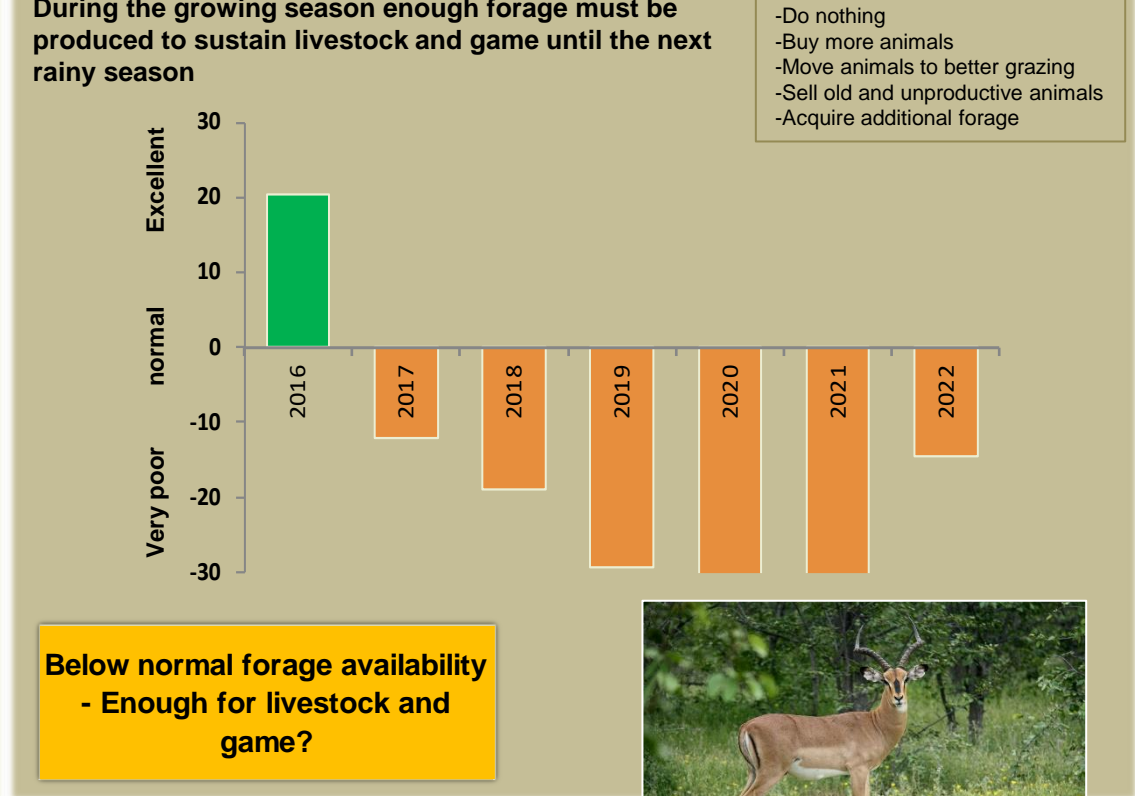

Adapting in response to the current environmental conditions ...

Seasonal trends in rainfall and vegetation (2021 / 2022 Season)

Vegetation cover trend (2000 - 2021)

Vegetation productivity (February to April) 2022

Fire management

Forage availability

Climate and vegetation patterns assist in our understanding of the status of wildlife and livestock in the conservancy for the effective management of these resources.