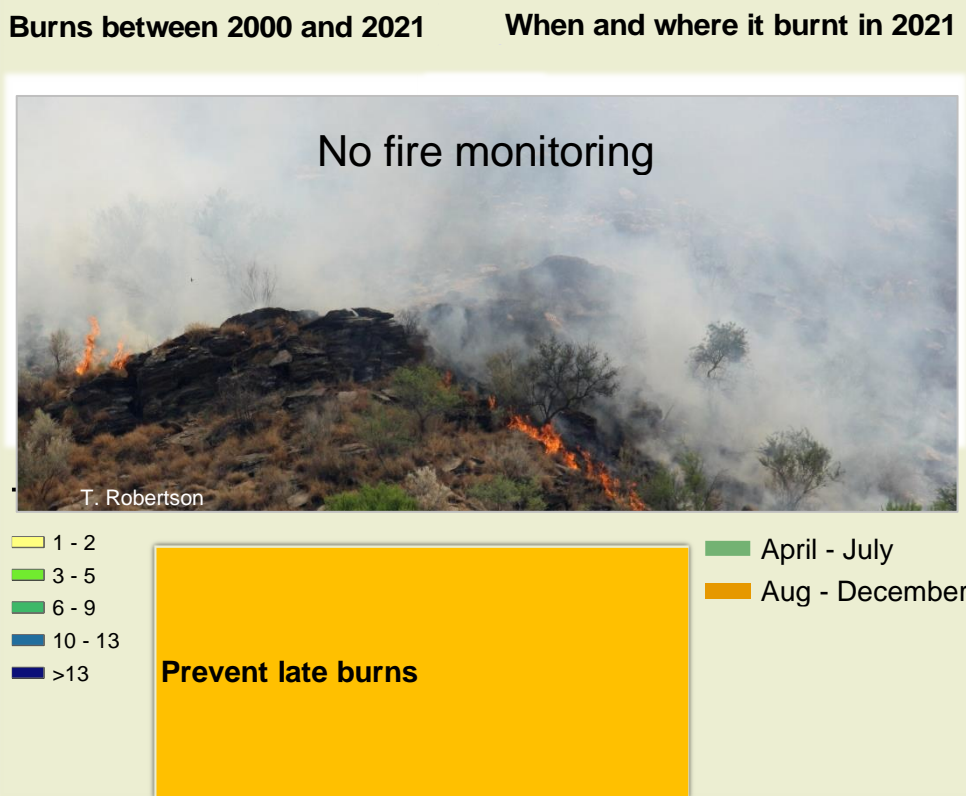

Adapting in response to the current environmental conditions ...

Seasonal trends in rainfall and vegetation (2021 / 2022 Season)

Vegetation cover trend (2000 - 2021)

Vegetation productivity (February to April) 2022

Fire management

Forage availability

Climate and vegetation patterns assist in our understanding of the status of wildlife and livestock in the conservancy for the effective management of these resources.