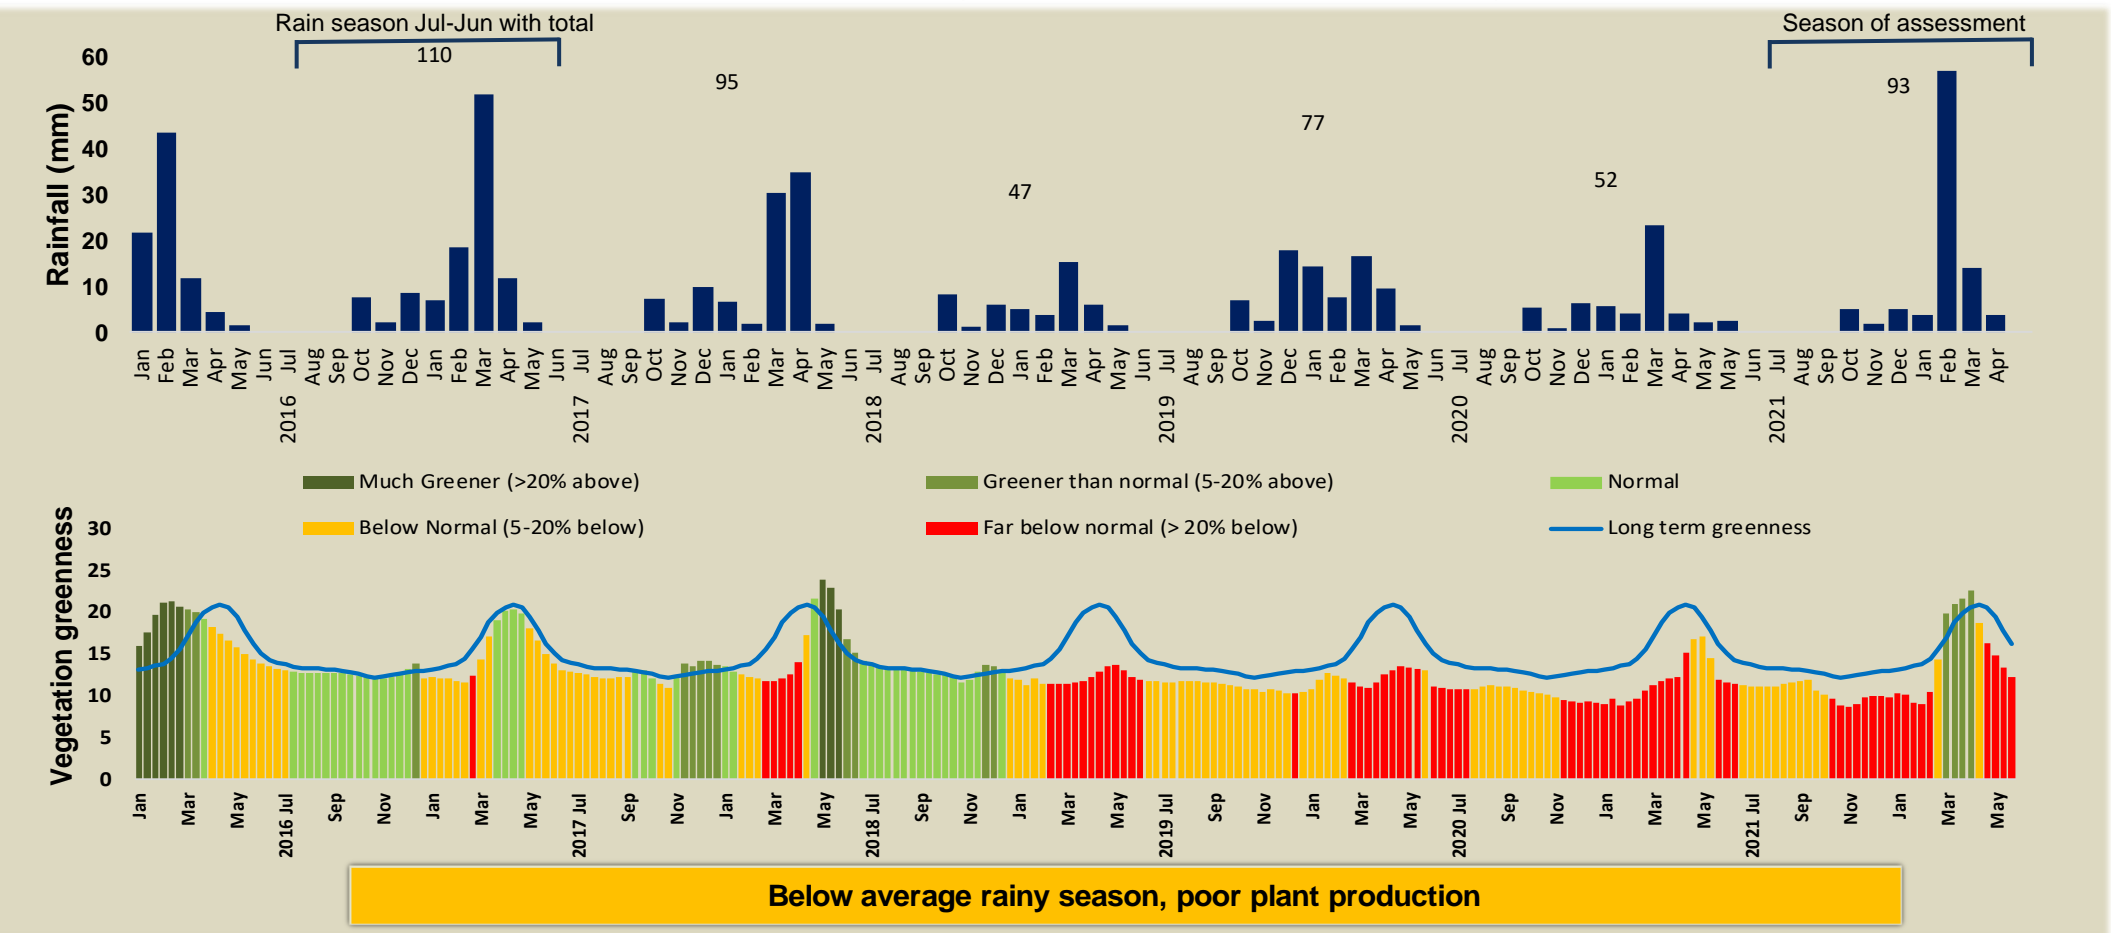

## Seasonal trends in rainfall and vegetation (2021 / 2022 Season)

## Vegetation cover trend (2000 - 2021)

## Vegetation productivity (February to April) 2022