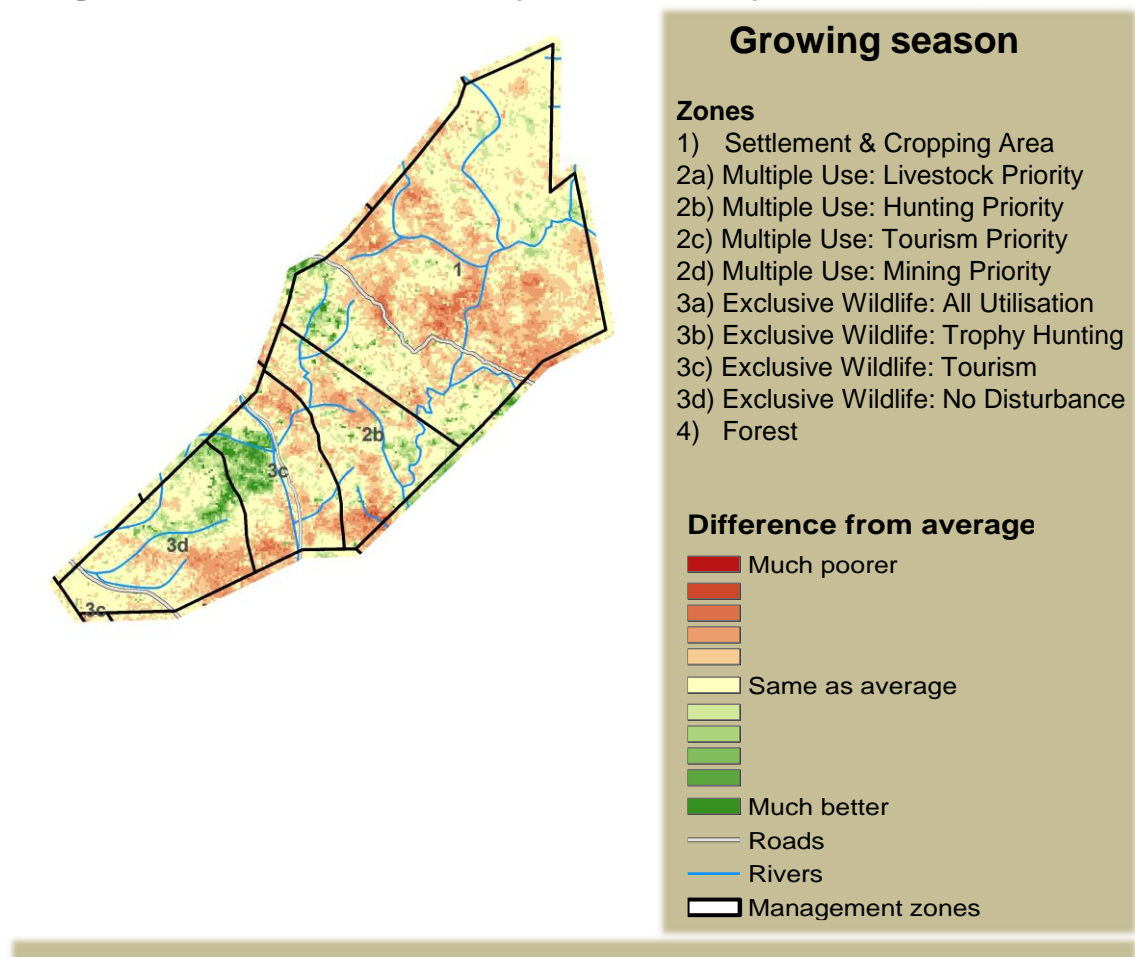

Adapting in response to the current environmental conditions ...

## Seasonal trends in rainfall and vegetation (2021 / 2022 Season)

## Vegetation cover trend (2000 - 2021)

## Vegetation productivity (February to April) 2022