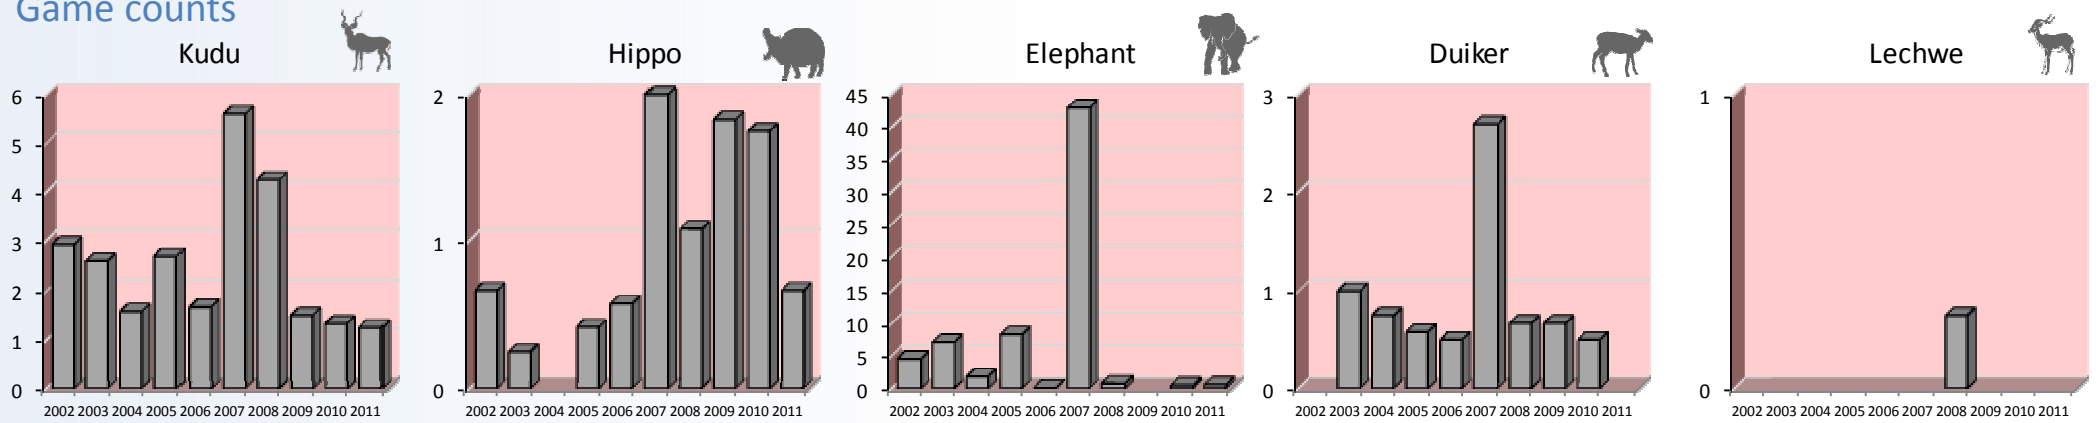

Annual Natural Resource Report

Wildlife Trends

Game counts

Wildlife Populations

Species	Animals seen	Likely estimate
Duiker	1	
Elephant	2	0
Impala	2	
Kudu	3	40
Warthog		50

Numbers from the annual game count: Sightings are for the conservancy; estimates are for the area depicted in the map.

Predator sightings

Locally rare species

Species	Animals seen
Burchell's zebra	3
Giraffe	14
Ground Hornbill	22
Lechwe	28
Roan	15
Wattled Crane	8

Locally rare species are those which are currently infrequently observed in the conservancy

Plots with more bush
Plots with same bush
Plots with less bush