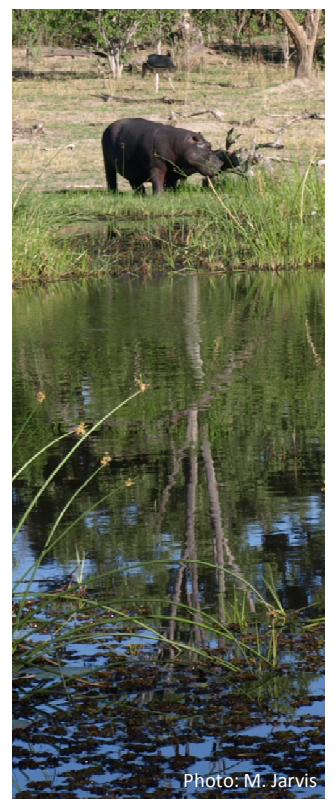

Annual Natural Resource Report

Wildlife Trends

Game counts

Wildlife Populations

Species	Animals seen	Likely estimate
Duiker	1	
Elephant	2	0
Impala	2	
Kudu	3	40
Warthog		50

Numbers from the annual game count: Sightings are for the conservancy; estimates are for the area depicted in the map.

Predator sightings

Locally rare species

Species	Animals seen
Burchell's zebra	3
Giraffe	14
Ground Hornbill	22
Lechwe	28
Roan	15
Wattled Crane	8

Locally rare species are those which are currently infrequently observed in the conservancy

Mortalities

Species	Animals dead
Buffalo	9
Duiker	1
Giraffe	1
Kudu	2
Warthog	2

Mortalities are animals found dead during patrols and opportunistic sightings

Environmental monitoring

Vegetation

Pie indicates change in bush cover since monitoring began