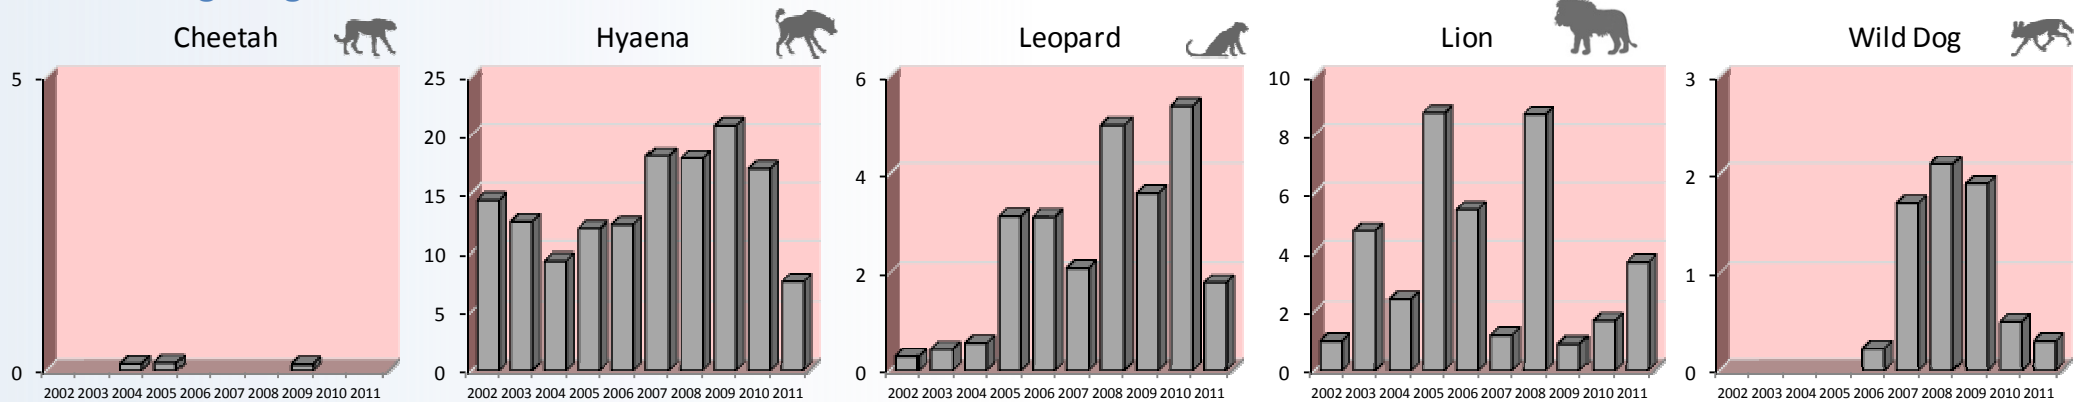

Annual Natural Resource Report

Wildlife Trends

Game counts

Wildlife Populations

Species	Animals seen	Likely estimate
Duiker	1	
Elephant	2	0
Impala	2	
Kudu	3	40
Warthog		50

Numbers from the annual game count: Sightings are for the conservancy; estimates are for the area depicted in the map.

Predator sightings

Locally rare species

Species	Animals seen
Burchell's zebra	3
Giraffe	14
Ground Hornbill	22
Lechwe	28
Roan	15
Wattled Crane	8

Locally rare species are those which are currently infrequently observed in the conservancy

Mortalities

Species	Animals dead
Buffalo	9
Duiker	1
Giraffe	1
Kudu	2
Warthog	2

Mortalities are animals found dead during patrols and opportunistic sightings

Environmental monitoring

Vegetation

Pie indicates change in bush cover since monitoring began

Plots with more bush
Plots with same bush
Plots with less bush