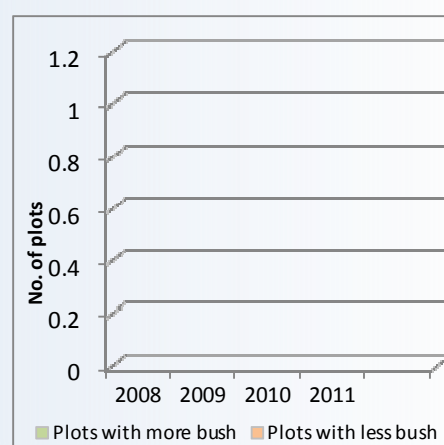

Mortalities

Species	Animals dead
Buffalo	9
Duiker	1
Giraffe	1
Kudu	2
Warthog	2

Mortalities are animals found dead during patrols and opportunistic sightings

Environmental monitoring

Vegetation

Pie indicates change in bush cover since monitoring began

Plots with more bush
Plots with same bush
Plots with less bush