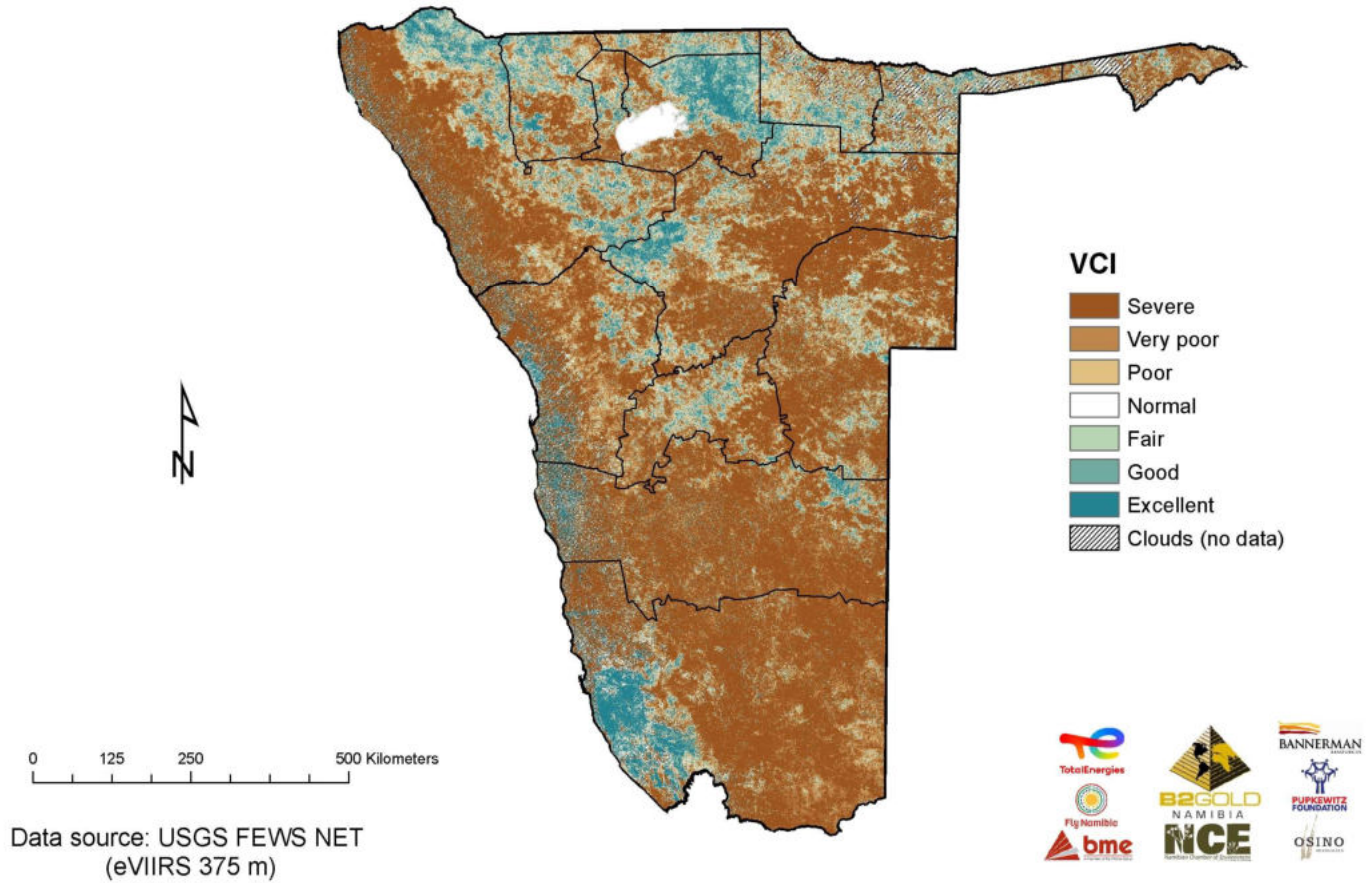

Namibia

Vegetation Condition Index

2023-24 Rain Season

Vegetation Condition Index (VCI)

The Vegetation Condition Index (VCI) is an indicator of the current activity of the vegetation relative to the historical range (minimum and maximum NDVI values) calculated for the corresponding time from archive data (2000 to present). The VCI thus normalizes the NDVI according to its variability measured over many years and results in a consistent index for various land cover types. This means that different land cover types can be compared in terms of how the current condition compares to the minimum-maximum range recorded over many years for that same area. The VCI is considered a better indicator of water stress than the NDVI on its own.

Vegetation Condition Index: 1 to 10 November 2023

Vegetation Condition Index: 11 to 20 November 2023

Vegetation Condition Index: 21 to 30 November 2023

Vegetation Condition Index: 1 to 10 December 2023

Vegetation Condition Index: 11 to 20 December 2023

Vegetation Condition Index: 21 to 31 December 2023

Vegetation Condition Index: 1 to 10 January 2024

Vegetation Condition Index: 11 to 20 January 2024

Vegetation Condition Index: 21 to 31 January 2024

Vegetation Condition Index: 1 to 10 February 2024

Vegetation Condition Index: 11 to 20 February 2024

Vegetation Condition Index: 21 to 29 February 2024

Vegetation Condition Index: 1 to 10 March 2024

Vegetation Condition Index: 11 to 20 March 2024

Vegetation Condition Index: 21 to 31 March 2024