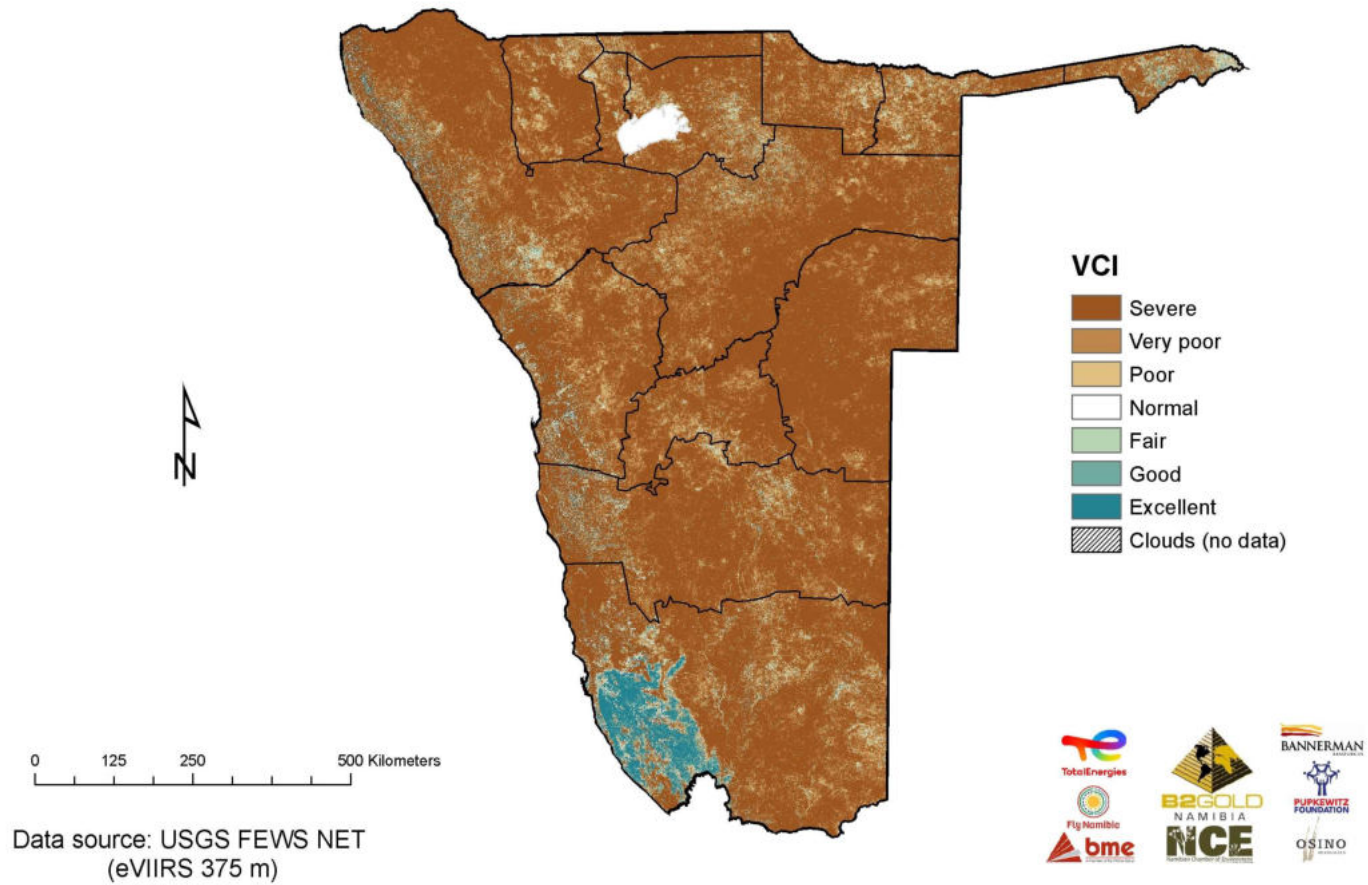

Namibia

Vegetation Condition Index

2023-24 Rain Season

Vegetation Condition Index (VCI)

The Vegetation Condition Index (VCI) is an indicator of the current activity of the vegetation relative to the historical range (minimum and maximum NDVI values) calculated for the corresponding time from archive data (2000 to present). The VCI thus normalizes the NDVI according to its variability measured over many years and results in a consistent index for various land cover types. This means that different land cover types can be compared in terms of how the current condition compares to the minimum-maximum range recorded over many years for that same area. The VCI is considered a better indicator of water stress than the NDVI on its own.

Source: [Map Products – Namibia Rangelands](#)

Compiled by: Kai Uwe Lühl

Vegetation Condition Index: 1 to 10 October 2023

Vegetation Condition Index: 11 to 20 October 2023

Vegetation Condition Index: 21 to 31 October 2023

Vegetation Condition Index: 1 to 10 November 2023

Vegetation Condition Index: 11 to 20 November 2023

Vegetation Condition Index: 21 to 30 November 2023

Vegetation Condition Index: 1 to 10 December 2023

Vegetation Condition Index: 11 to 20 December 2023

Vegetation Condition Index: 21 to 31 December 2023

Vegetation Condition Index: 1 to 10 January 2024

Vegetation Condition Index: 11 to 20 January 2024

Vegetation Condition Index: 21 to 31 January 2024

Vegetation Condition Index: 1 to 10 February 2024