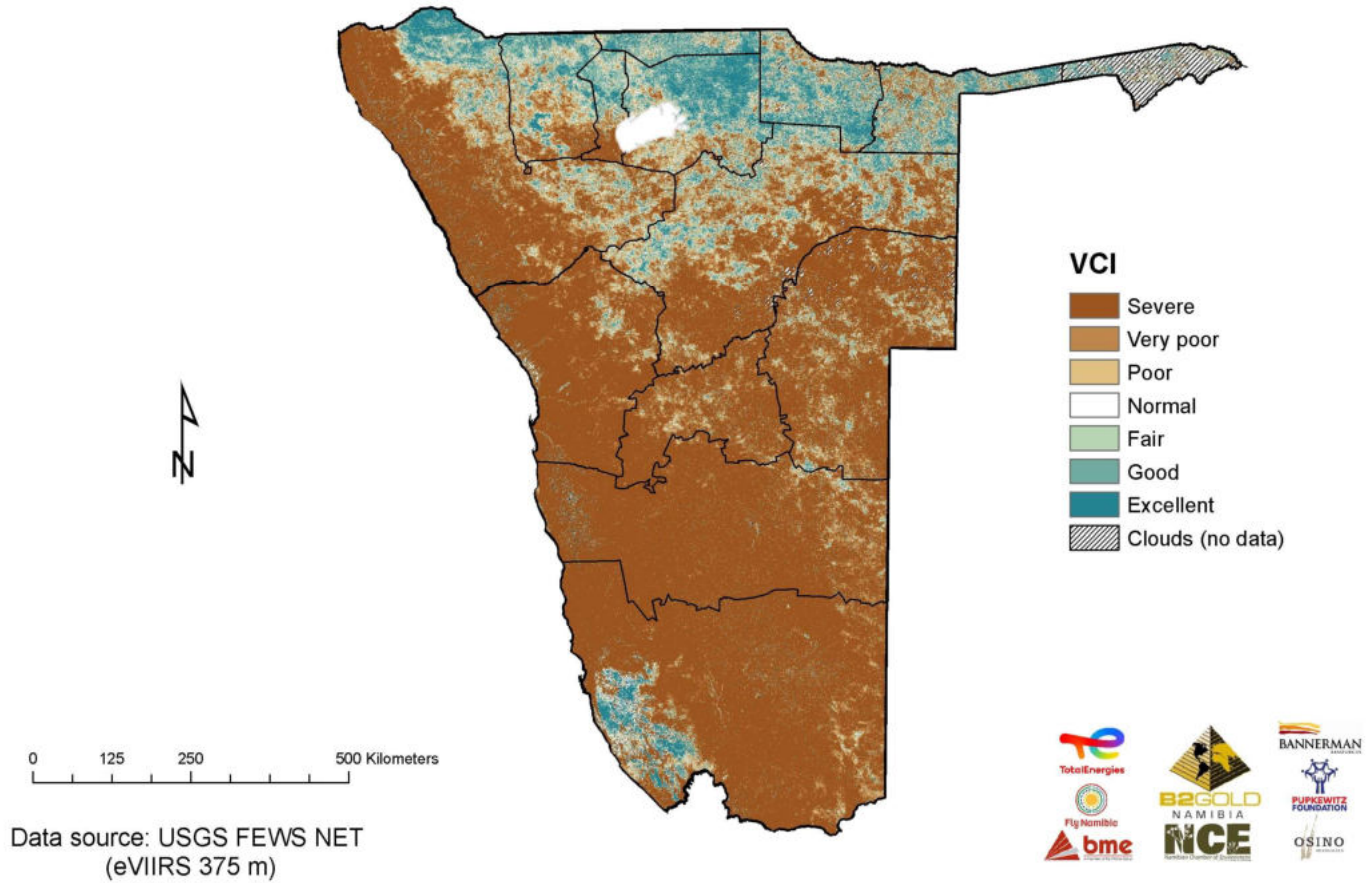

Namibia

Vegetation Condition Index

2023-24 Rain Season

Vegetation Condition Index (VCI)

The Vegetation Condition Index (VCI) is an indicator of the current activity of the vegetation relative to the historical range (minimum and maximum NDVI values) calculated for the corresponding time from archive data (2000 to present). The VCI thus normalizes the NDVI according to its variability measured over many years and results in a consistent index for various land cover types. This means that different land cover types can be compared in terms of how the current condition compares to the minimum-maximum range recorded over many years for that same area. The VCI is considered a better indicator of water stress than the NDVI on its own.

Vegetation Condition Index: 1 to 10 November 2023

Vegetation Condition Index: 11 to 20 November 2023

Vegetation Condition Index: 21 to 30 November 2023

Vegetation Condition Index: 1 to 10 December 2023

Vegetation Condition Index: 11 to 20 December 2023

Vegetation Condition Index: 21 to 31 December 2023

Vegetation Condition Index: 1 to 10 January 2024

Vegetation Condition Index: 11 to 20 January 2024

Vegetation Condition Index: 21 to 31 January 2024

Vegetation Condition Index: 1 to 10 February 2024

Vegetation Condition Index: 11 to 20 February 2024

Vegetation Condition Index: 21 to 29 February 2024

Vegetation Condition Index: 1 to 10 March 2024

Vegetation Condition Index: 11 to 20 March 2024

Vegetation Condition Index: 21 to 31 March 2024