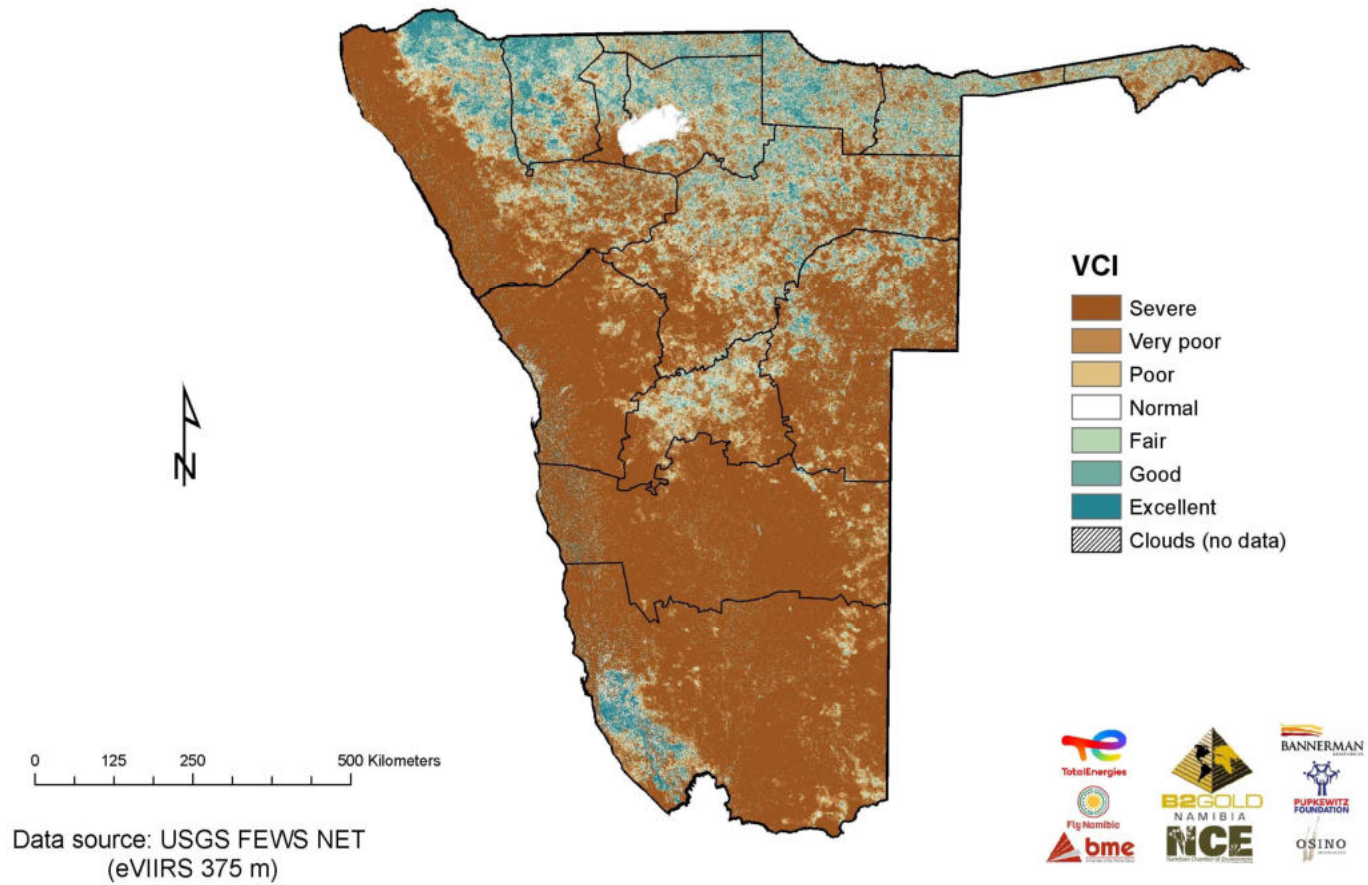

Namibia

Vegetation Condition Index

2023-24 Rain Season

Vegetation Condition Index (VCI)

The Vegetation Condition Index (VCI) is an indicator of the current activity of the vegetation relative to the historical range (minimum and maximum NDVI values) calculated for the corresponding time from archive data (2000 to present). The VCI thus normalizes the NDVI according to its variability measured over many years and results in a consistent index for various land cover types. This means that different land cover types can be compared in terms of how the current condition compares to the minimum-maximum range recorded over many years for that same area. The VCI is considered a better indicator of water stress than the NDVI on its own.

Vegetation Condition Index: 1 to 10 November 2023

Vegetation Condition Index: 11 to 20 November 2023

Vegetation Condition Index: 21 to 30 November 2023

Vegetation Condition Index: 1 to 10 December 2023

Vegetation Condition Index: 11 to 20 December 2023

Vegetation Condition Index: 21 to 31 December 2023

Vegetation Condition Index: 1 to 10 January 2024

Vegetation Condition Index: 11 to 20 January 2024

Vegetation Condition Index: 21 to 31 January 2024

Vegetation Condition Index: 1 to 10 February 2024

Vegetation Condition Index: 11 to 20 February 2024

Vegetation Condition Index: 21 to 29 February 2024

Vegetation Condition Index: 1 to 10 March 2024

Vegetation Condition Index: 11 to 20 March 2024

Vegetation Condition Index: 21 to 31 March 2024