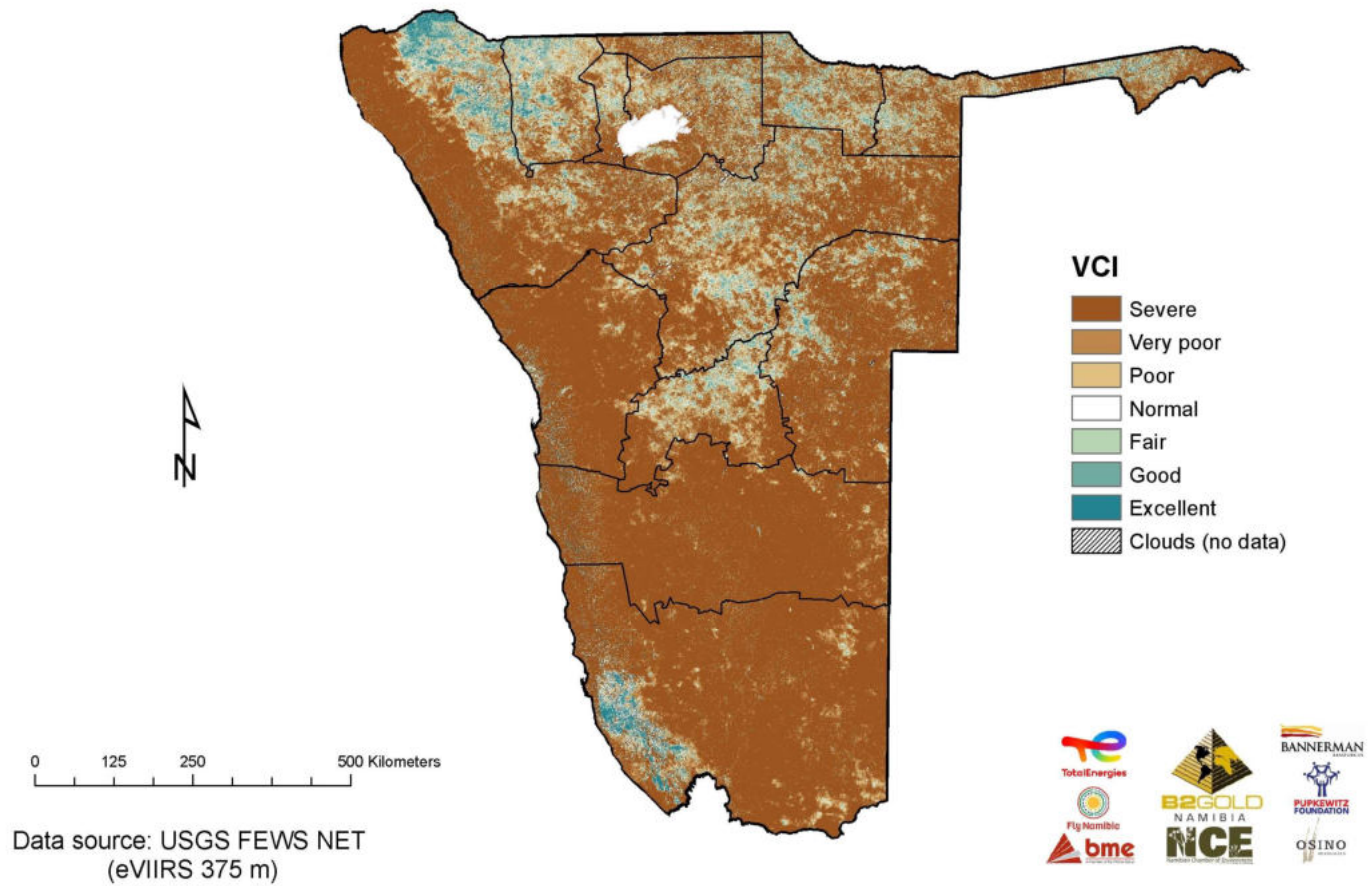

Namibia

Vegetation Condition Index

2023-24 Rain Season

Vegetation Condition Index (VCI)

The Vegetation Condition Index (VCI) is an indicator of the current activity of the vegetation relative to the historical range (minimum and maximum NDVI values) calculated for the corresponding time from archive data (2000 to present). The VCI thus normalizes the NDVI according to its variability measured over many years and results in a consistent index for various land cover types. This means that different land cover types can be compared in terms of how the current condition compares to the minimum-maximum range recorded over many years for that same area. The VCI is considered a better indicator of water stress than the NDVI on its own.

Vegetation Condition Index: 1 to 10 November 2023

Vegetation Condition Index: 11 to 20 November 2023

Vegetation Condition Index: 21 to 30 November 2023

Vegetation Condition Index: 1 to 10 December 2023

Vegetation Condition Index: 11 to 20 December 2023

Vegetation Condition Index: 21 to 31 December 2023

Vegetation Condition Index: 1 to 10 January 2024

Vegetation Condition Index: 11 to 20 January 2024

Vegetation Condition Index: 21 to 31 January 2024

Vegetation Condition Index: 1 to 10 February 2024

Vegetation Condition Index: 11 to 20 February 2024

Vegetation Condition Index: 21 to 29 February 2024

Vegetation Condition Index: 1 to 10 March 2024

Vegetation Condition Index: 11 to 20 March 2024

Vegetation Condition Index: 21 to 31 March 2024