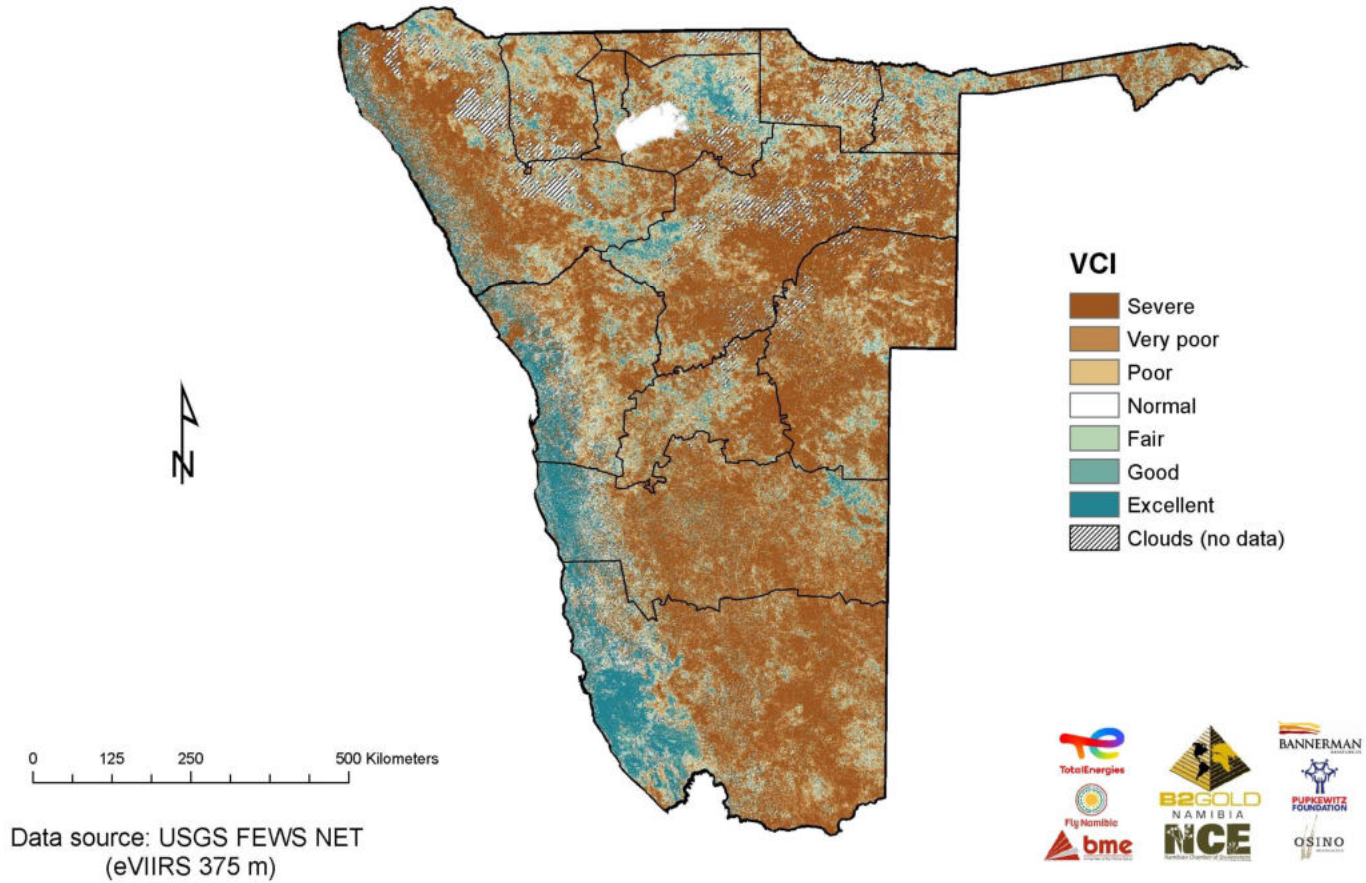

Namibia

Vegetation Condition Index

2023-24 Rain Season

Vegetation Condition Index (VCI)

The Vegetation Condition Index (VCI) is an indicator of the current activity of the vegetation relative to the historical range (minimum and maximum NDVI values) calculated for the corresponding time from archive data (2000 to present). The VCI thus normalizes the NDVI according to its variability measured over many years and results in a consistent index for various land cover types. This means that different land cover types can be compared in terms of how the current condition compares to the minimum-maximum range recorded over many years for that same area. The VCI is considered a better indicator of water stress than the NDVI on its own.

Vegetation Condition Index: 1 to 10 November 2023

Vegetation Condition Index: 11 to 20 November 2023

Vegetation Condition Index: 21 to 30 November 2023

Vegetation Condition Index: 1 to 10 December 2023

Vegetation Condition Index: 11 to 20 December 2023

Vegetation Condition Index: 21 to 31 December 2023

Vegetation Condition Index: 1 to 10 January 2024

Vegetation Condition Index: 11 to 20 January 2024

Vegetation Condition Index: 21 to 31 January 2024

Vegetation Condition Index: 1 to 10 February 2024

Vegetation Condition Index: 11 to 20 February 2024

Vegetation Condition Index: 21 to 29 February 2024

Vegetation Condition Index: 1 to 10 March 2024

Vegetation Condition Index: 11 to 20 March 2024

Vegetation Condition Index: 21 to 31 March 2024