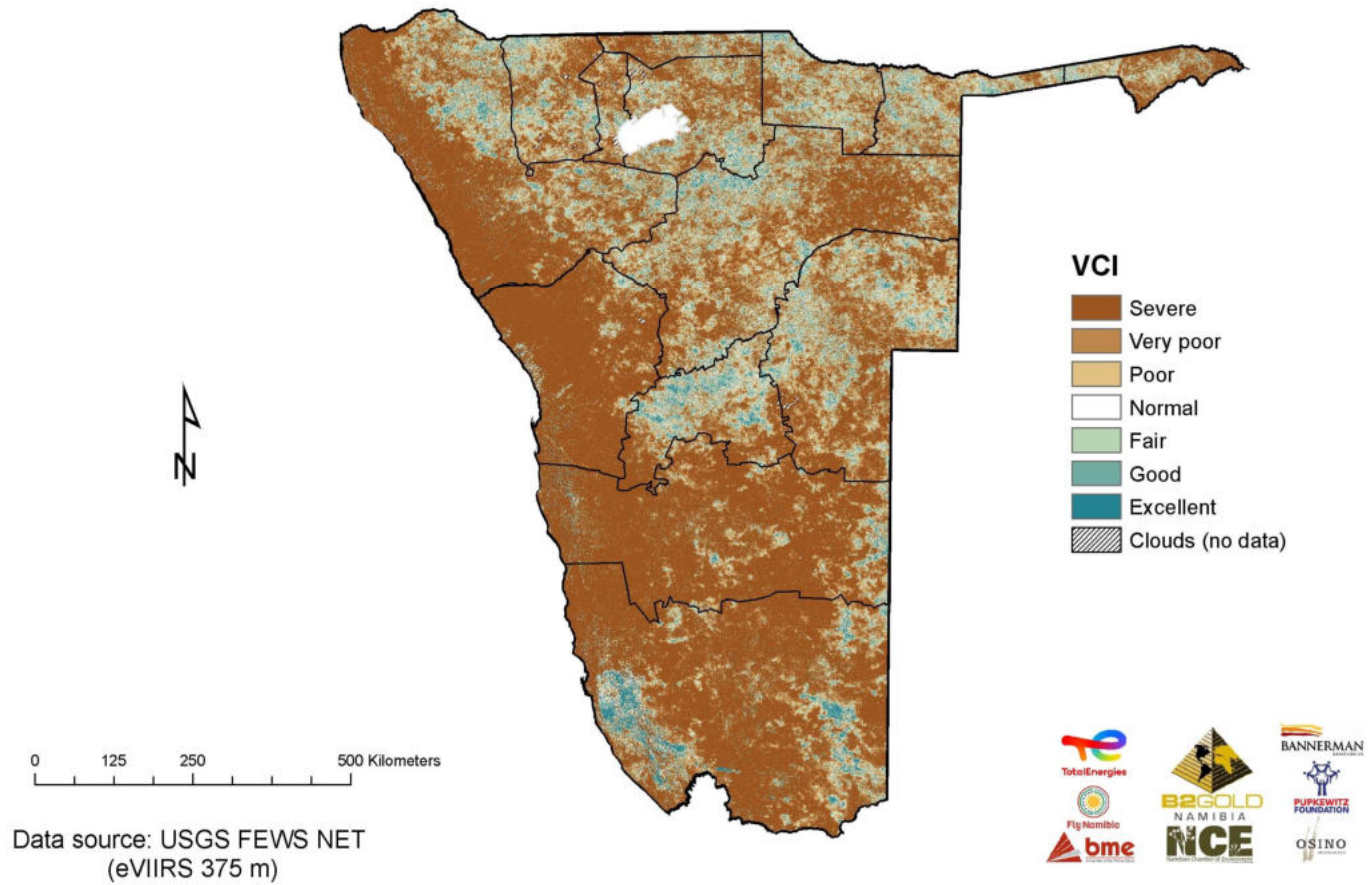

Namibia

Vegetation Condition Index

2023-24 Rain Season

Vegetation Condition Index (VCI)

The Vegetation Condition Index (VCI) is an indicator of the current activity of the vegetation relative to the historical range (minimum and maximum NDVI values) calculated for the corresponding time from archive data (2000 to present). The VCI thus normalizes the NDVI according to its variability measured over many years and results in a consistent index for various land cover types. This means that different land cover types can be compared in terms of how the current condition compares to the minimum-maximum range recorded over many years for that same area. The VCI is considered a better indicator of water stress than the NDVI on its own.

Vegetation Condition Index: 21 to 31 December 2023

Vegetation Condition Index: 1 to 10 January 2024

Vegetation Condition Index: 11 to 20 January 2024

Vegetation Condition Index: 21 to 31 January 2024

Vegetation Condition Index: 1 to 10 February 2024

Vegetation Condition Index: 11 to 20 February 2024

Vegetation Condition Index: 21 to 29 February 2024

Vegetation Condition Index: 1 to 10 March 2024

Vegetation Condition Index: 11 to 20 March 2024

Vegetation Condition Index: 21 to 31 March 2024

Vegetation Condition Index: 1 to 10 April 2024

Vegetation Condition Index: 11 to 20 April 2024

Vegetation Condition Index: 21 to 30 April 2024

Vegetation Condition Index: 1 to 10 May 2024

Vegetation Condition Index: 11 to 20 May 2024