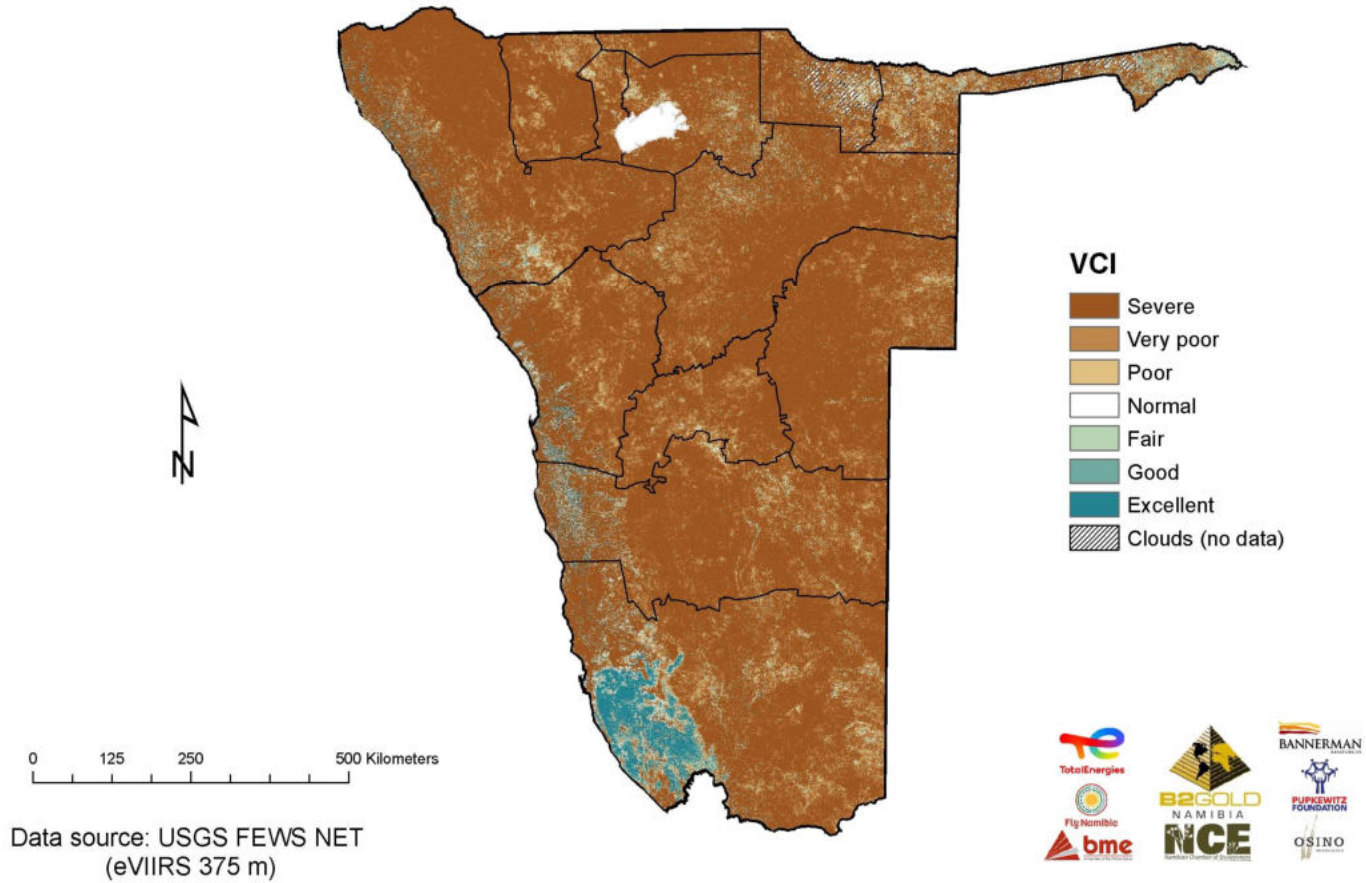

Namibia

Vegetation Condition Index

2023-24 Rain Season

Vegetation Condition Index (VCI)

The Vegetation Condition Index (VCI) is an indicator of the current activity of the vegetation relative to the historical range (minimum and maximum NDVI values) calculated for the corresponding time from archive data (2000 to present). The VCI thus normalizes the NDVI according to its variability measured over many years and results in a consistent index for various land cover types. This means that different land cover types can be compared in terms of how the current condition compares to the minimum-maximum range recorded over many years for that same area. The VCI is considered a better indicator of water stress than the NDVI on its own.

Source: [Map Products – Namibia Rangelands](#)

Compiled by: Kai Uwe Lühl

Vegetation Condition Index: 1 to 10 October 2023

Vegetation Condition Index: 11 to 20 October 2023

Vegetation Condition Index: 21 to 31 October 2023

Vegetation Condition Index: 1 to 10 November 2023

Vegetation Condition Index: 11 to 20 November 2023

Vegetation Condition Index: 21 to 30 November 2023

Vegetation Condition Index: 1 to 10 December 2023

Vegetation Condition Index: 11 to 20 December 2023

Vegetation Condition Index: 21 to 31 December 2023

Vegetation Condition Index: 1 to 10 January 2024

Vegetation Condition Index: 11 to 20 January 2024

Vegetation Condition Index: 21 to 31 January 2024

Vegetation Condition Index: 1 to 10 February 2024