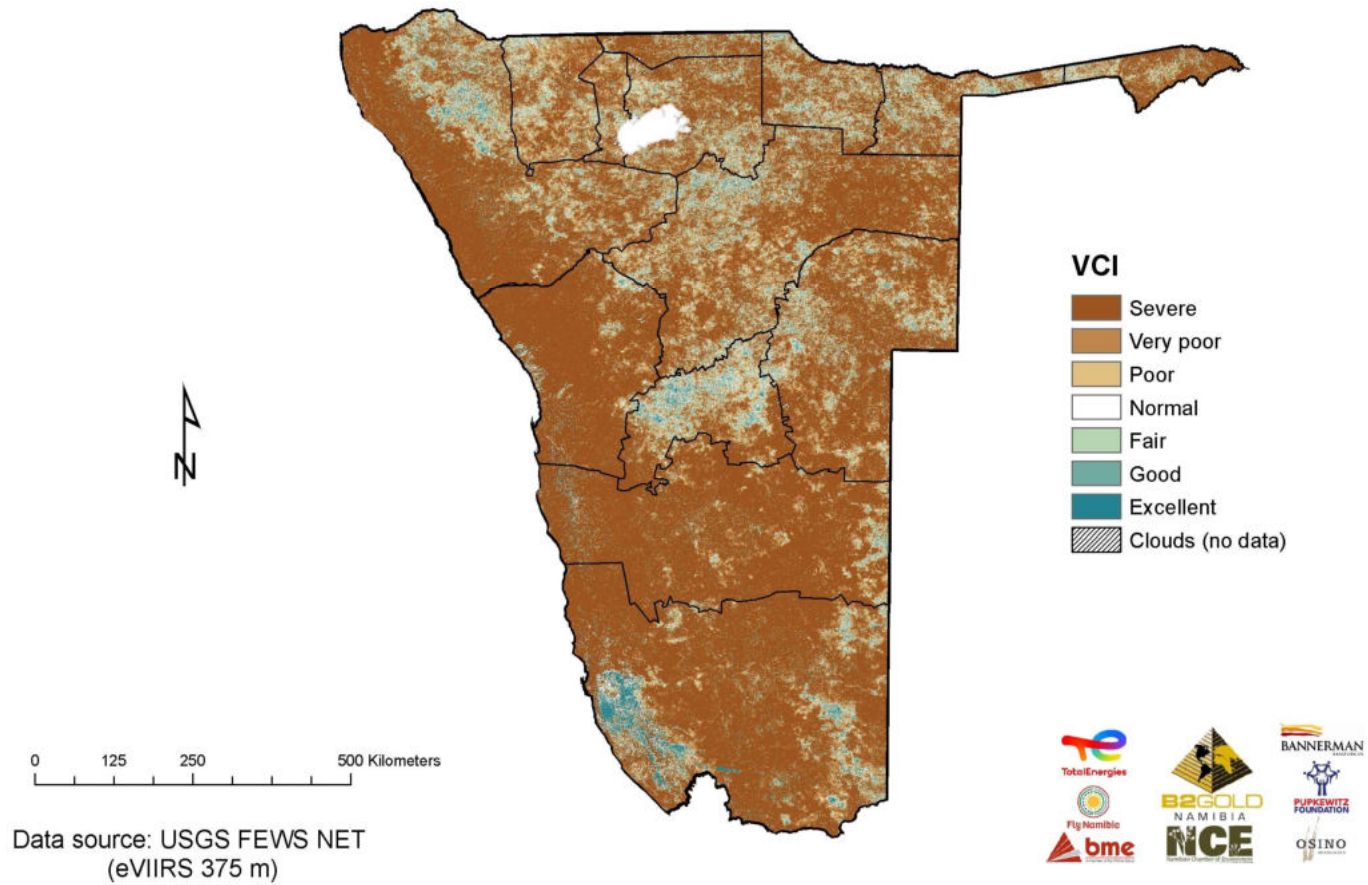

Namibia

Vegetation Condition Index

2023-24 Rain Season

Vegetation Condition Index (VCI)

The Vegetation Condition Index (VCI) is an indicator of the current activity of the vegetation relative to the historical range (minimum and maximum NDVI values) calculated for the corresponding time from archive data (2000 to present). The VCI thus normalizes the NDVI according to its variability measured over many years and results in a consistent index for various land cover types. This means that different land cover types can be compared in terms of how the current condition compares to the minimum-maximum range recorded over many years for that same area. The VCI is considered a better indicator of water stress than the NDVI on its own.

Vegetation Condition Index: 21 to 31 December 2023

Vegetation Condition Index: 1 to 10 January 2024

Vegetation Condition Index: 11 to 20 January 2024

Vegetation Condition Index: 21 to 31 January 2024

Vegetation Condition Index: 1 to 10 February 2024

Vegetation Condition Index: 11 to 20 February 2024

Vegetation Condition Index: 21 to 29 February 2024

Vegetation Condition Index: 1 to 10 March 2024

Vegetation Condition Index: 11 to 20 March 2024

Vegetation Condition Index: 21 to 31 March 2024

Vegetation Condition Index: 1 to 10 April 2024

Vegetation Condition Index: 11 to 20 April 2024

Vegetation Condition Index: 21 to 30 April 2024

Vegetation Condition Index: 1 to 10 May 2024

Vegetation Condition Index: 11 to 20 May 2024