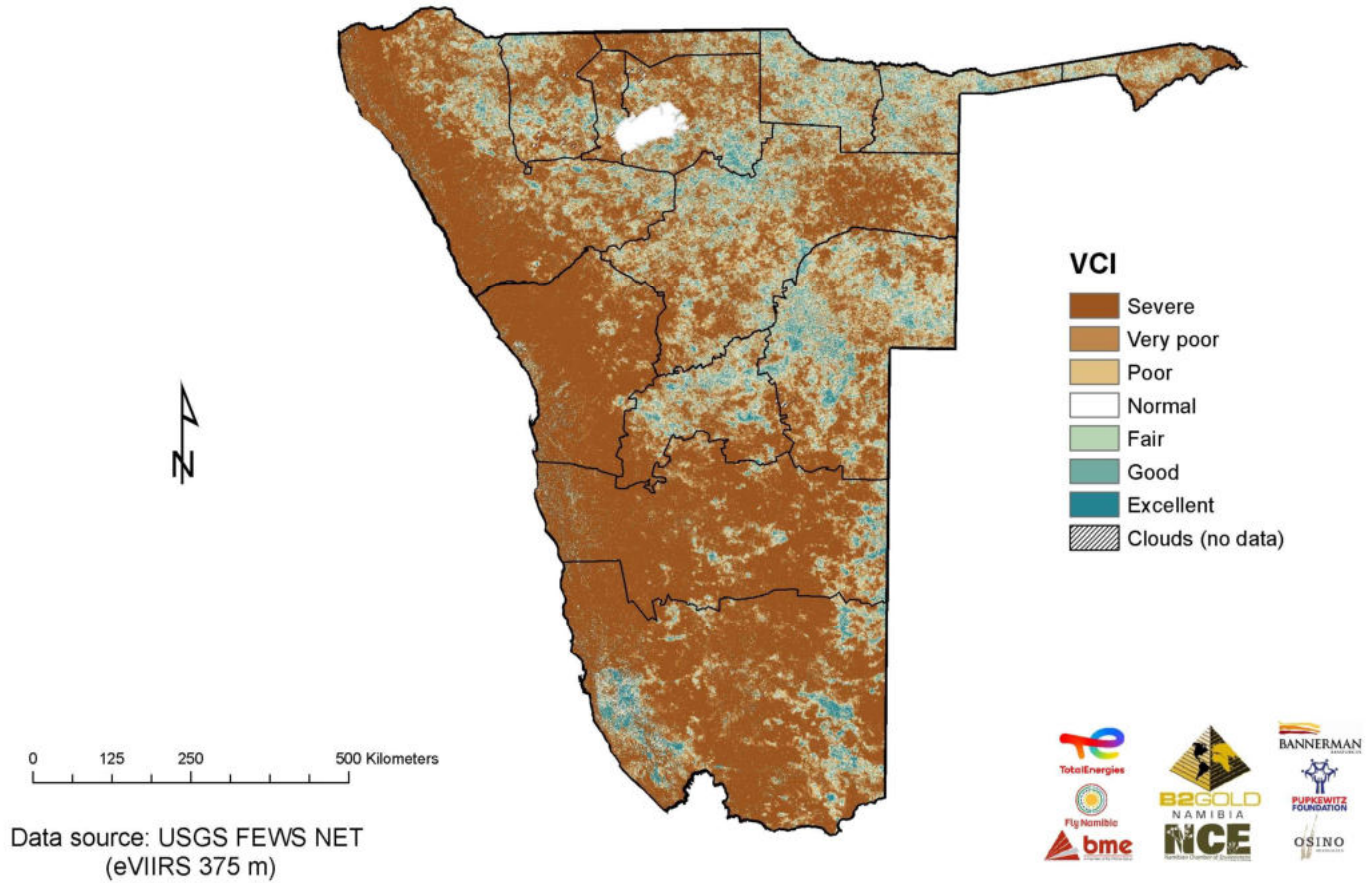

Namibia

Vegetation Condition Index

2023-24 Rain Season

Vegetation Condition Index (VCI)

The Vegetation Condition Index (VCI) is an indicator of the current activity of the vegetation relative to the historical range (minimum and maximum NDVI values) calculated for the corresponding time from archive data (2000 to present). The VCI thus normalizes the NDVI according to its variability measured over many years and results in a consistent index for various land cover types. This means that different land cover types can be compared in terms of how the current condition compares to the minimum-maximum range recorded over many years for that same area. The VCI is considered a better indicator of water stress than the NDVI on its own.

Vegetation Condition Index: 11 to 20 February 2024

Vegetation Condition Index: 21 to 29 February 2024

Vegetation Condition Index: 1 to 10 March 2024

Vegetation Condition Index: 11 to 20 March 2024

Vegetation Condition Index: 21 to 31 March 2024

Vegetation Condition Index: 1 to 10 April 2024

Vegetation Condition Index: 11 to 20 April 2024

Vegetation Condition Index: 21 to 30 April 2024

Vegetation Condition Index: 1 to 10 May 2024

Vegetation Condition Index: 11 to 20 May 2024

Vegetation Condition Index: 21 to 31 May 2024