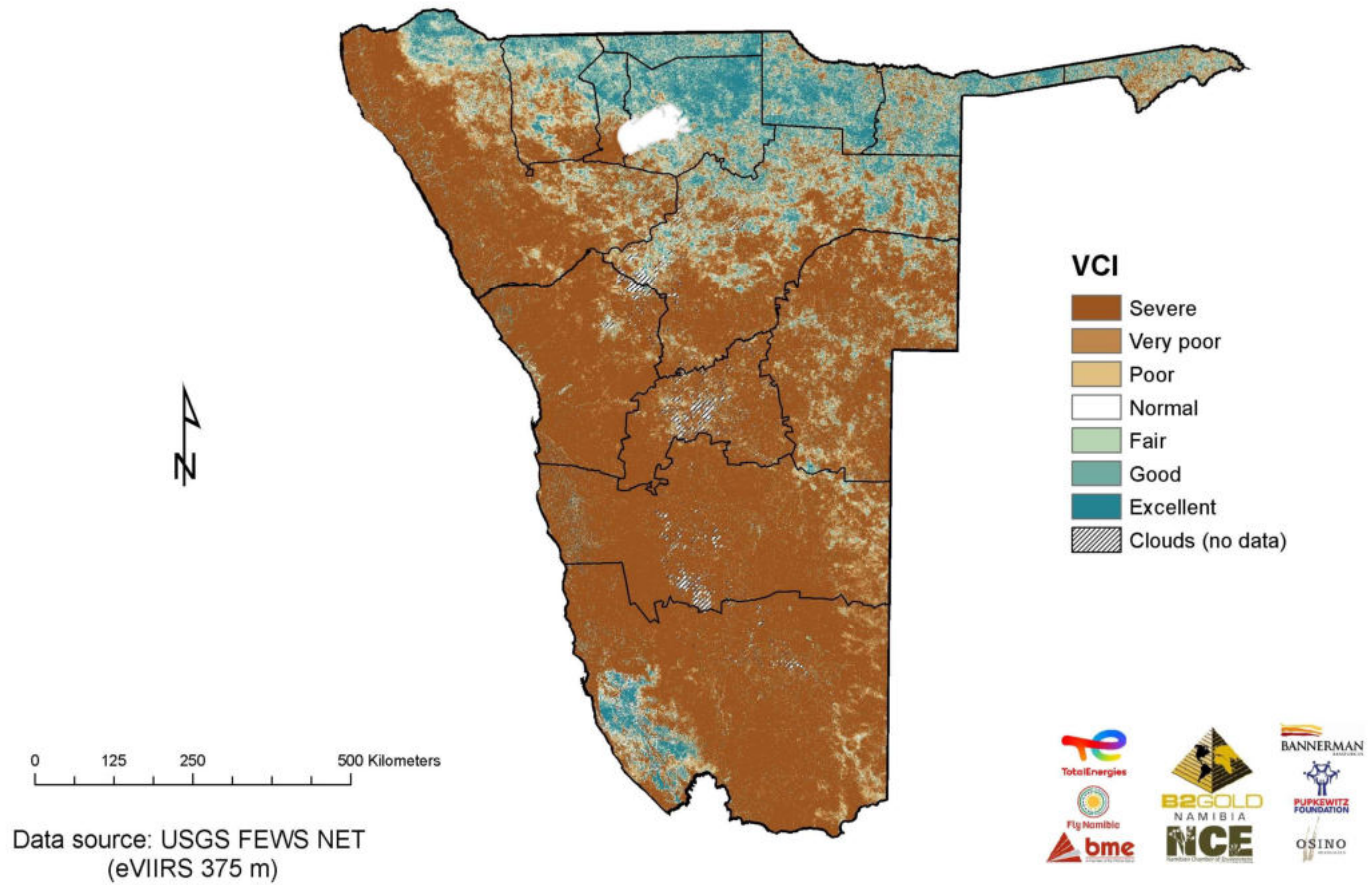

Namibia

Vegetation Condition Index

2023-24 Rain Season

Vegetation Condition Index (VCI)

The Vegetation Condition Index (VCI) is an indicator of the current activity of the vegetation relative to the historical range (minimum and maximum NDVI values) calculated for the corresponding time from archive data (2000 to present). The VCI thus normalizes the NDVI according to its variability measured over many years and results in a consistent index for various land cover types. This means that different land cover types can be compared in terms of how the current condition compares to the minimum-maximum range recorded over many years for that same area. The VCI is considered a better indicator of water stress than the NDVI on its own.

Vegetation Condition Index: 1 to 10 November 2023

Vegetation Condition Index: 11 to 20 November 2023

Vegetation Condition Index: 21 to 30 November 2023

Vegetation Condition Index: 1 to 10 December 2023

Vegetation Condition Index: 11 to 20 December 2023

Vegetation Condition Index: 21 to 31 December 2023

Vegetation Condition Index: 1 to 10 January 2024

Vegetation Condition Index: 11 to 20 January 2024

Vegetation Condition Index: 21 to 31 January 2024

Vegetation Condition Index: 1 to 10 February 2024

Vegetation Condition Index: 11 to 20 February 2024

Vegetation Condition Index: 21 to 29 February 2024

Vegetation Condition Index: 1 to 10 March 2024

Vegetation Condition Index: 11 to 20 March 2024

Vegetation Condition Index: 21 to 31 March 2024