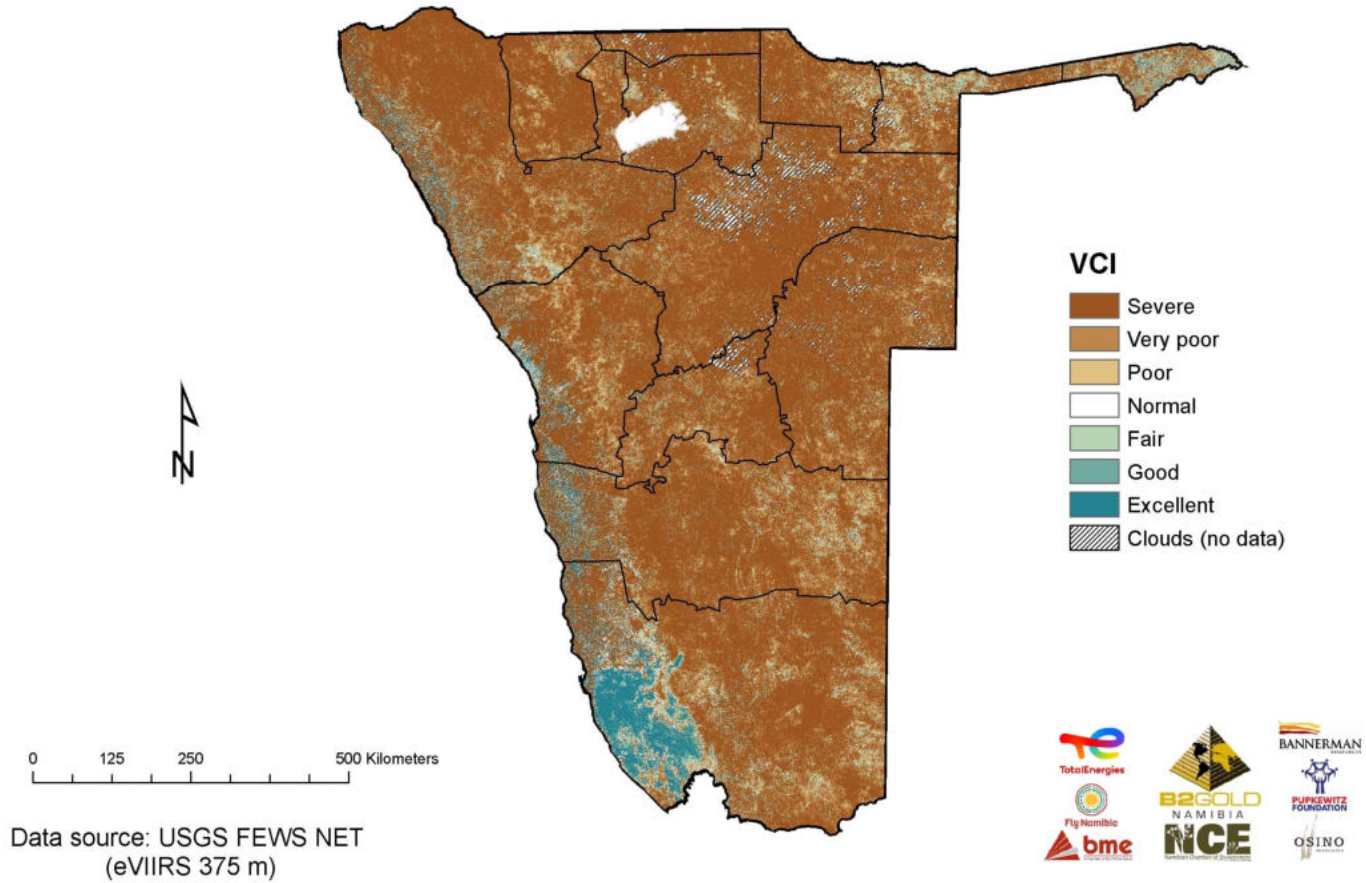

Namibia

Vegetation Condition Index

2023-24 Rain Season

Vegetation Condition Index (VCI)

The Vegetation Condition Index (VCI) is an indicator of the current activity of the vegetation relative to the historical range (minimum and maximum NDVI values) calculated for the corresponding time from archive data (2000 to present). The VCI thus normalizes the NDVI according to its variability measured over many years and results in a consistent index for various land cover types. This means that different land cover types can be compared in terms of how the current condition compares to the minimum-maximum range recorded over many years for that same area. The VCI is considered a better indicator of water stress than the NDVI on its own.

Source: [Map Products – Namibia Rangelands](#)

Compiled by: Kai Uwe Lühl

Vegetation Condition Index: 1 to 10 October 2023

Vegetation Condition Index: 11 to 20 October 2023

Vegetation Condition Index: 21 to 31 October 2023

Vegetation Condition Index: 1 to 10 November 2023

Vegetation Condition Index: 11 to 20 November 2023

Vegetation Condition Index: 21 to 30 November 2023

Vegetation Condition Index: 1 to 10 December 2023

Vegetation Condition Index: 11 to 20 December 2023

Vegetation Condition Index: 21 to 31 December 2023

Vegetation Condition Index: 1 to 10 January 2024

Vegetation Condition Index: 11 to 20 January 2024

Vegetation Condition Index: 21 to 31 January 2024

Vegetation Condition Index: 1 to 10 February 2024