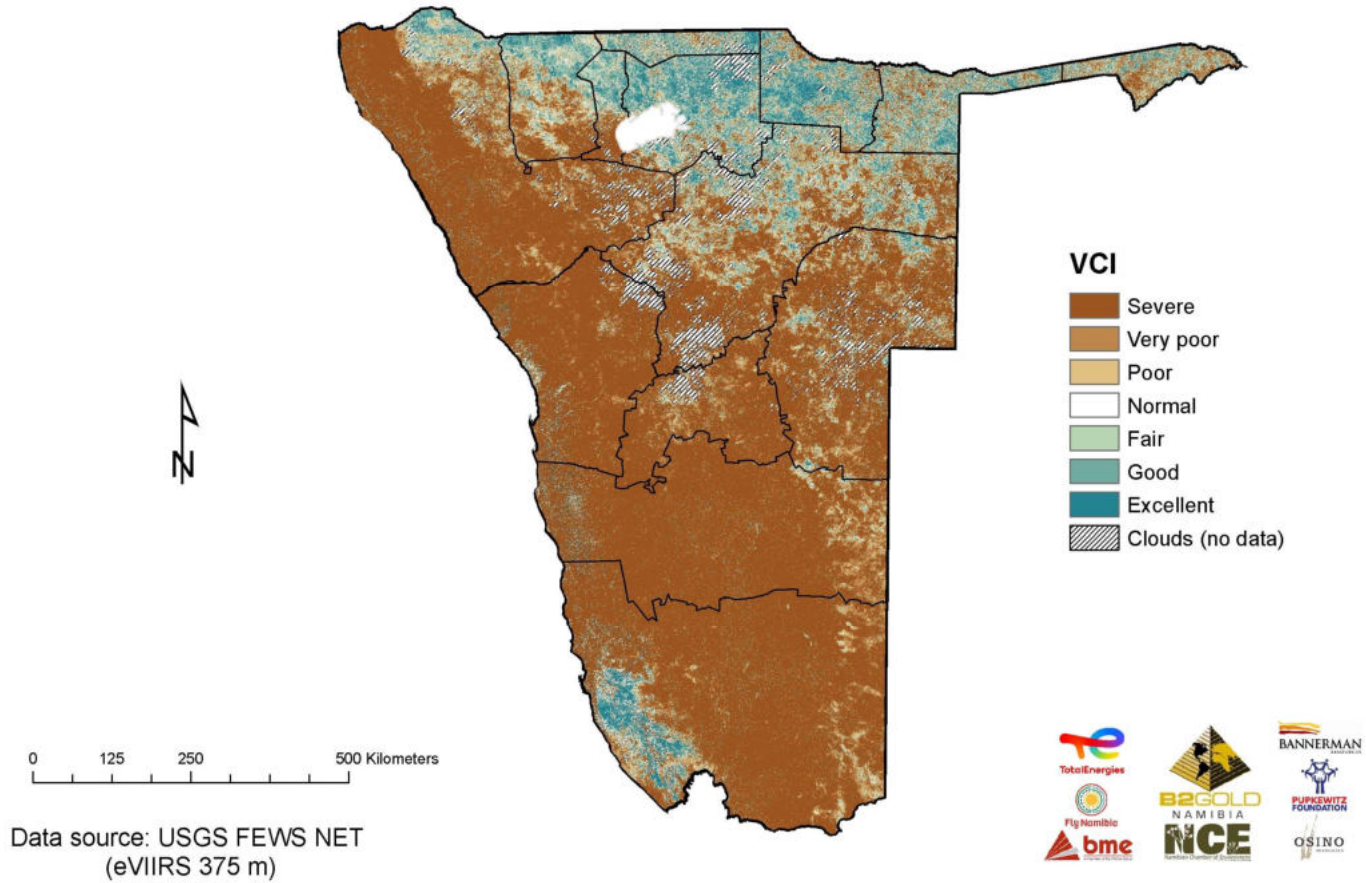

Namibia

Vegetation Condition Index

2023-24 Rain Season

Vegetation Condition Index (VCI)

The Vegetation Condition Index (VCI) is an indicator of the current activity of the vegetation relative to the historical range (minimum and maximum NDVI values) calculated for the corresponding time from archive data (2000 to present). The VCI thus normalizes the NDVI according to its variability measured over many years and results in a consistent index for various land cover types. This means that different land cover types can be compared in terms of how the current condition compares to the minimum-maximum range recorded over many years for that same area. The VCI is considered a better indicator of water stress than the NDVI on its own.

Vegetation Condition Index: 1 to 10 November 2023

Vegetation Condition Index: 11 to 20 November 2023

Vegetation Condition Index: 21 to 30 November 2023

Vegetation Condition Index: 1 to 10 December 2023

Vegetation Condition Index: 11 to 20 December 2023

Vegetation Condition Index: 21 to 31 December 2023

Vegetation Condition Index: 1 to 10 January 2024

Vegetation Condition Index: 11 to 20 January 2024

Vegetation Condition Index: 21 to 31 January 2024

Vegetation Condition Index: 1 to 10 February 2024

Vegetation Condition Index: 11 to 20 February 2024

Vegetation Condition Index: 21 to 29 February 2024

Vegetation Condition Index: 1 to 10 March 2024

Vegetation Condition Index: 11 to 20 March 2024

Vegetation Condition Index: 21 to 31 March 2024