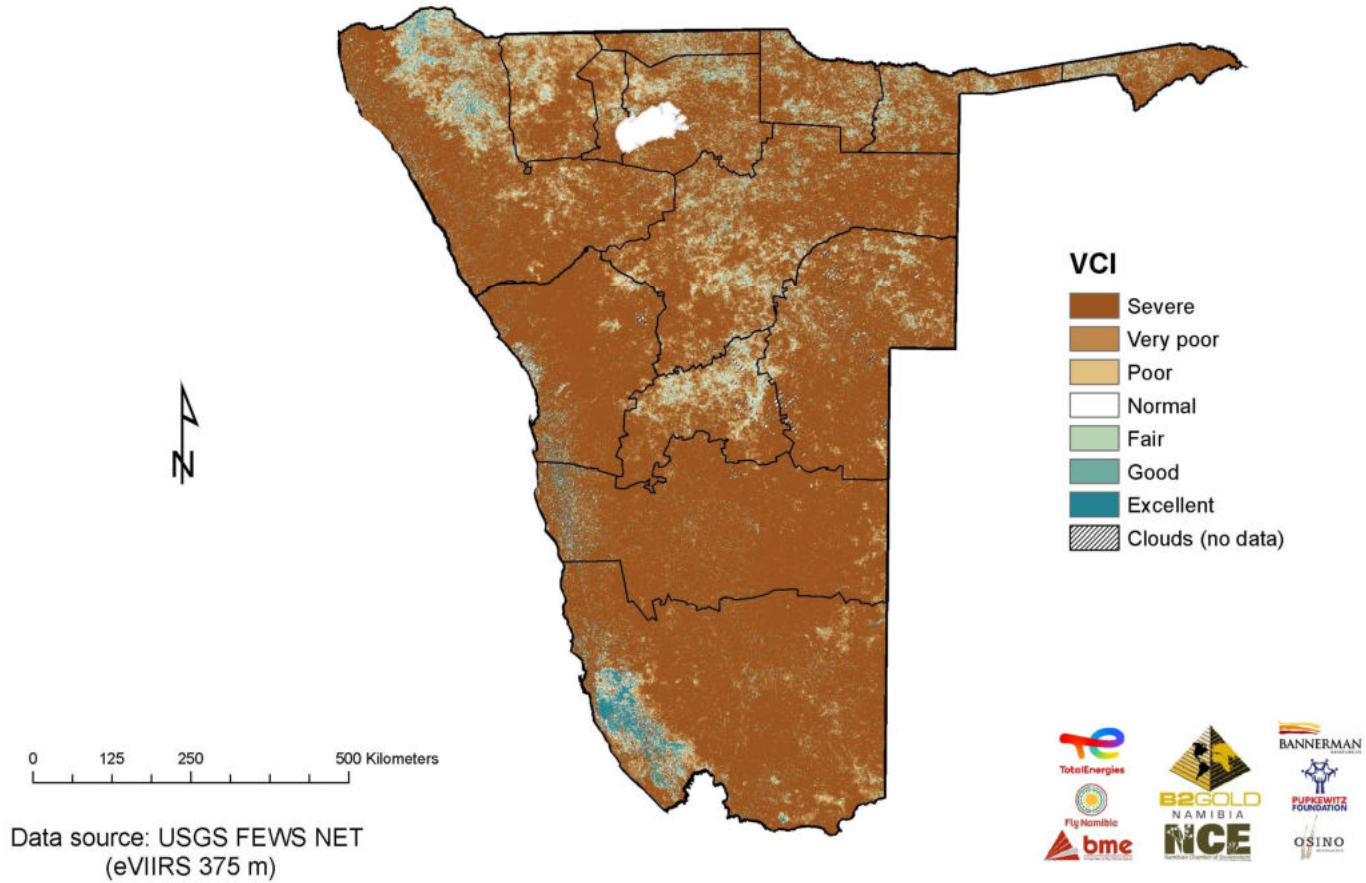

Namibia

Vegetation Condition Index

2023-24 Rain Season

Vegetation Condition Index (VCI)

The Vegetation Condition Index (VCI) is an indicator of the current activity of the vegetation relative to the historical range (minimum and maximum NDVI values) calculated for the corresponding time from archive data (2000 to present). The VCI thus normalizes the NDVI according to its variability measured over many years and results in a consistent index for various land cover types. This means that different land cover types can be compared in terms of how the current condition compares to the minimum-maximum range recorded over many years for that same area. The VCI is considered a better indicator of water stress than the NDVI on its own.

Vegetation Condition Index: 21 to 31 December 2023

Vegetation Condition Index: 1 to 10 January 2024

Vegetation Condition Index: 11 to 20 January 2024

Vegetation Condition Index: 21 to 31 January 2024

Vegetation Condition Index: 1 to 10 February 2024

Vegetation Condition Index: 11 to 20 February 2024

Vegetation Condition Index: 21 to 29 February 2024

Vegetation Condition Index: 1 to 10 March 2024

Vegetation Condition Index: 11 to 20 March 2024

Vegetation Condition Index: 21 to 31 March 2024

Vegetation Condition Index: 1 to 10 April 2024

Vegetation Condition Index: 11 to 20 April 2024

Vegetation Condition Index: 21 to 30 April 2024

Vegetation Condition Index: 1 to 10 May 2024

Vegetation Condition Index: 11 to 20 May 2024