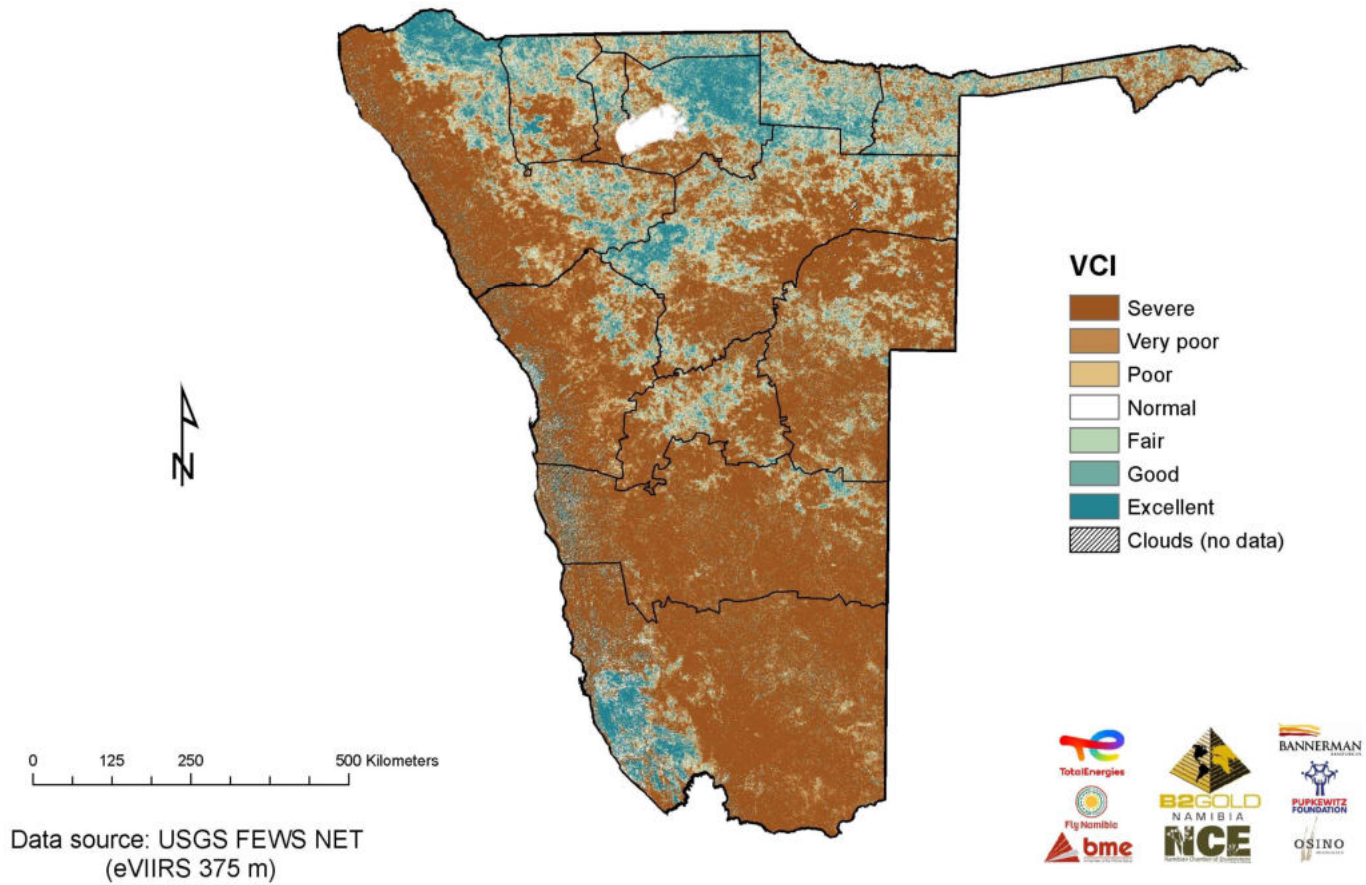

Namibia

Vegetation Condition Index

2023-24 Rain Season

Vegetation Condition Index (VCI)

The Vegetation Condition Index (VCI) is an indicator of the current activity of the vegetation relative to the historical range (minimum and maximum NDVI values) calculated for the corresponding time from archive data (2000 to present). The VCI thus normalizes the NDVI according to its variability measured over many years and results in a consistent index for various land cover types. This means that different land cover types can be compared in terms of how the current condition compares to the minimum-maximum range recorded over many years for that same area. The VCI is considered a better indicator of water stress than the NDVI on its own.

Vegetation Condition Index: 1 to 10 November 2023

Vegetation Condition Index: 11 to 20 November 2023

Vegetation Condition Index: 21 to 30 November 2023

Vegetation Condition Index: 1 to 10 December 2023

Vegetation Condition Index: 11 to 20 December 2023

Vegetation Condition Index: 21 to 31 December 2023

Vegetation Condition Index: 1 to 10 January 2024

Vegetation Condition Index: 11 to 20 January 2024

Vegetation Condition Index: 21 to 31 January 2024

Vegetation Condition Index: 1 to 10 February 2024

Vegetation Condition Index: 11 to 20 February 2024

Vegetation Condition Index: 21 to 29 February 2024

Vegetation Condition Index: 1 to 10 March 2024

Vegetation Condition Index: 11 to 20 March 2024

Vegetation Condition Index: 21 to 31 March 2024