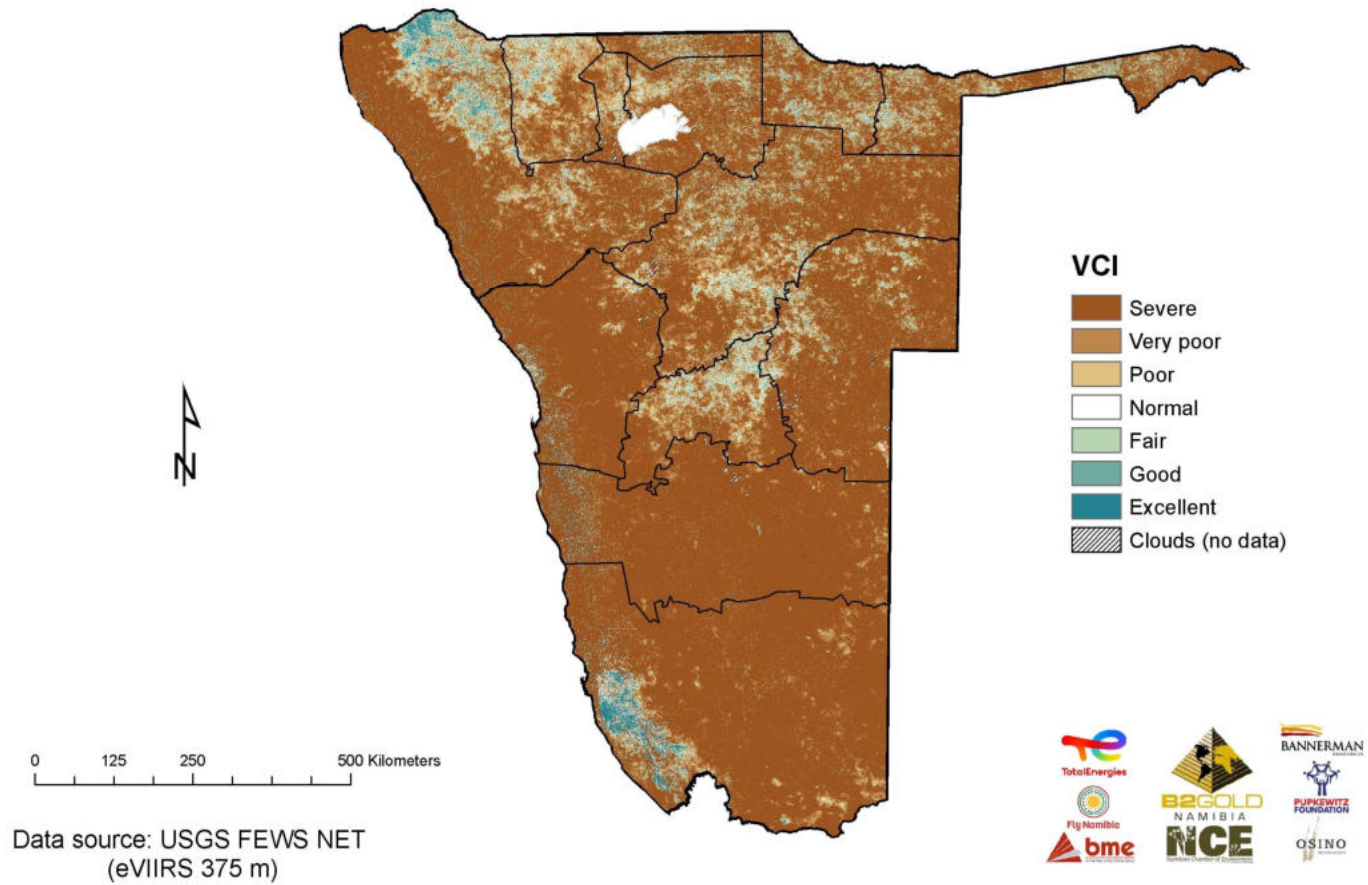

Namibia

Vegetation Condition Index

2023-24 Rain Season

Vegetation Condition Index (VCI)

The Vegetation Condition Index (VCI) is an indicator of the current activity of the vegetation relative to the historical range (minimum and maximum NDVI values) calculated for the corresponding time from archive data (2000 to present). The VCI thus normalizes the NDVI according to its variability measured over many years and results in a consistent index for various land cover types. This means that different land cover types can be compared in terms of how the current condition compares to the minimum-maximum range recorded over many years for that same area. The VCI is considered a better indicator of water stress than the NDVI on its own.

Vegetation Condition Index: 21 to 31 December 2023

Vegetation Condition Index: 1 to 10 January 2024

Vegetation Condition Index: 11 to 20 January 2024

Vegetation Condition Index: 21 to 31 January 2024

Vegetation Condition Index: 1 to 10 February 2024

Vegetation Condition Index: 11 to 20 February 2024

Vegetation Condition Index: 21 to 29 February 2024

Vegetation Condition Index: 1 to 10 March 2024

Vegetation Condition Index: 11 to 20 March 2024

Vegetation Condition Index: 21 to 31 March 2024

Vegetation Condition Index: 1 to 10 April 2024

Vegetation Condition Index: 11 to 20 April 2024

Vegetation Condition Index: 21 to 30 April 2024

Vegetation Condition Index: 1 to 10 May 2024

Vegetation Condition Index: 11 to 20 May 2024