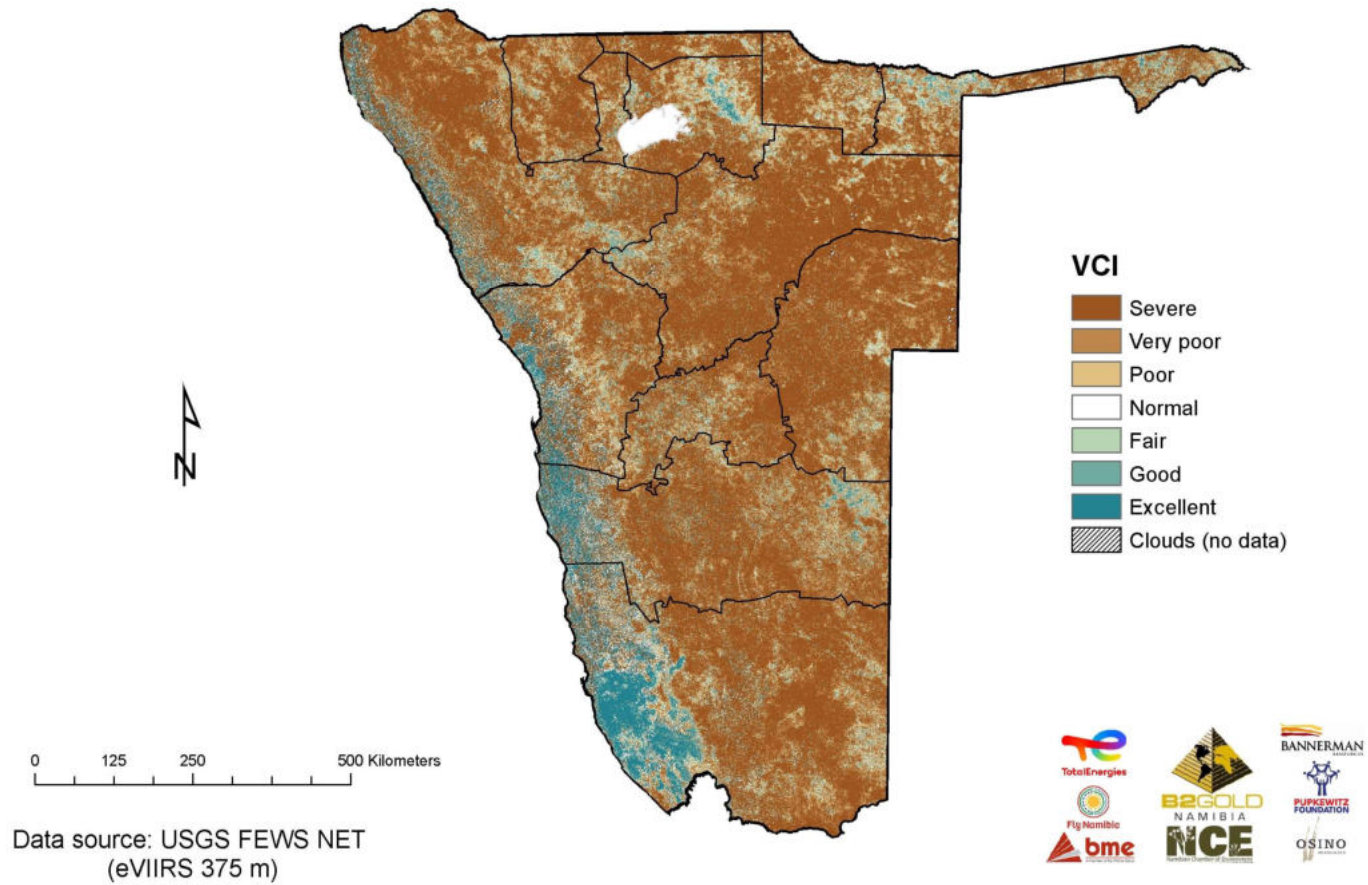

Namibia

Vegetation Condition Index

2023-24 Rain Season

Vegetation Condition Index (VCI)

The Vegetation Condition Index (VCI) is an indicator of the current activity of the vegetation relative to the historical range (minimum and maximum NDVI values) calculated for the corresponding time from archive data (2000 to present). The VCI thus normalizes the NDVI according to its variability measured over many years and results in a consistent index for various land cover types. This means that different land cover types can be compared in terms of how the current condition compares to the minimum-maximum range recorded over many years for that same area. The VCI is considered a better indicator of water stress than the NDVI on its own.

Source: [Map Products – Namibia Rangelands](#)

Compiled by: Kai Uwe Lühl

Vegetation Condition Index: 1 to 10 October 2023

Vegetation Condition Index: 11 to 20 October 2023

Vegetation Condition Index: 21 to 31 October 2023

Vegetation Condition Index: 1 to 10 November 2023

Vegetation Condition Index: 11 to 20 November 2023

Vegetation Condition Index: 21 to 30 November 2023

Vegetation Condition Index: 1 to 10 December 2023

Vegetation Condition Index: 11 to 20 December 2023

Vegetation Condition Index: 21 to 31 December 2023

Vegetation Condition Index: 1 to 10 January 2024

Vegetation Condition Index: 11 to 20 January 2024

Vegetation Condition Index: 21 to 31 January 2024

Vegetation Condition Index: 1 to 10 February 2024