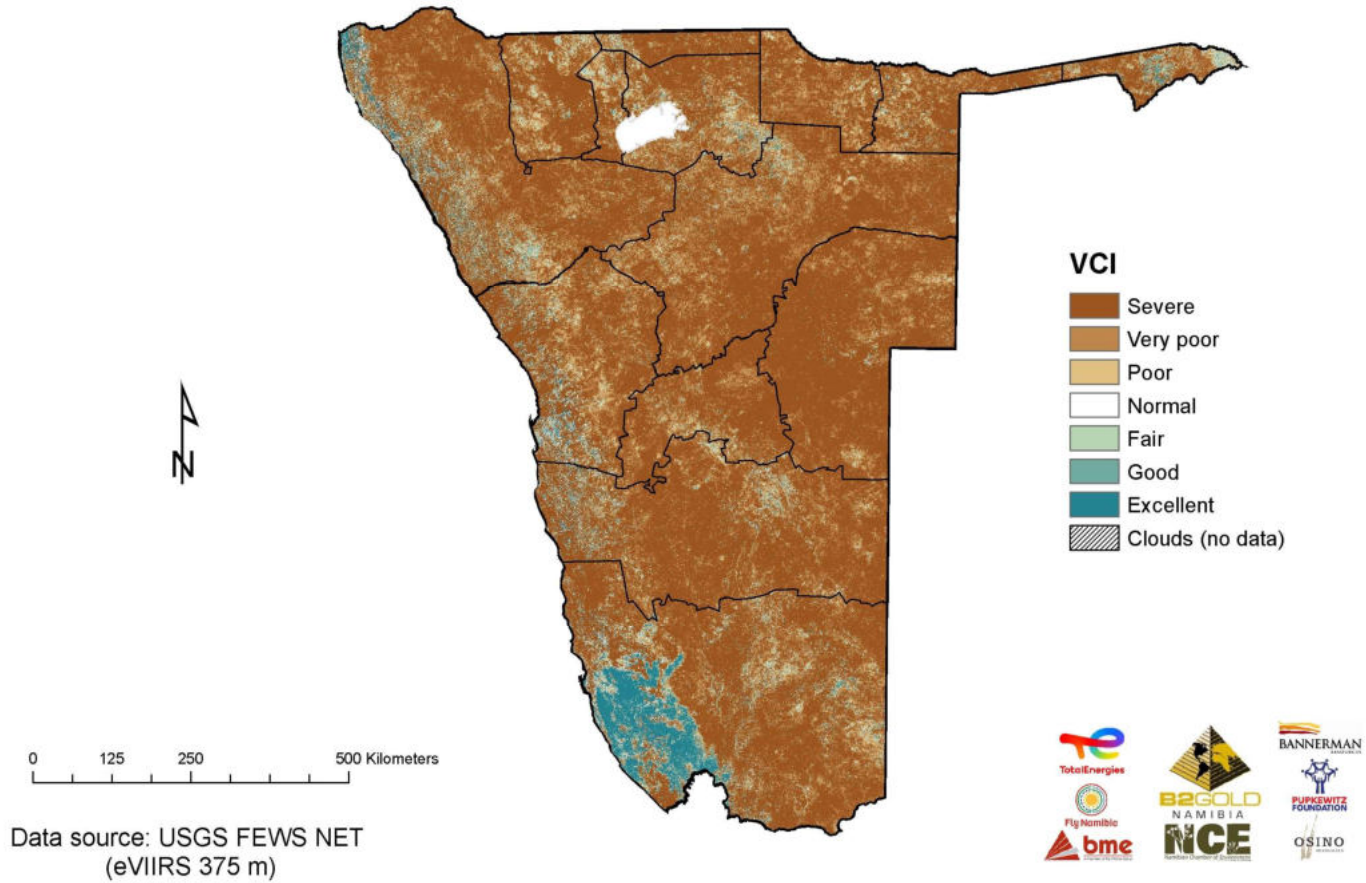

Namibia

Vegetation Condition Index

2023-24 Rain Season

Vegetation Condition Index (VCI)

The Vegetation Condition Index (VCI) is an indicator of the current activity of the vegetation relative to the historical range (minimum and maximum NDVI values) calculated for the corresponding time from archive data (2000 to present). The VCI thus normalizes the NDVI according to its variability measured over many years and results in a consistent index for various land cover types. This means that different land cover types can be compared in terms of how the current condition compares to the minimum-maximum range recorded over many years for that same area. The VCI is considered a better indicator of water stress than the NDVI on its own.

Source: [Map Products – Namibia Rangelands](#)

Compiled by: Kai Uwe Lühl

Vegetation Condition Index: 1 to 10 October 2023

Vegetation Condition Index: 11 to 20 October 2023

Vegetation Condition Index: 21 to 31 October 2023

Vegetation Condition Index: 1 to 10 November 2023

Vegetation Condition Index: 11 to 20 November 2023

Vegetation Condition Index: 21 to 30 November 2023

Vegetation Condition Index: 1 to 10 December 2023

Vegetation Condition Index: 11 to 20 December 2023

Vegetation Condition Index: 21 to 31 December 2023

Vegetation Condition Index: 1 to 10 January 2024

Vegetation Condition Index: 11 to 20 January 2024

Vegetation Condition Index: 21 to 31 January 2024

Vegetation Condition Index: 1 to 10 February 2024