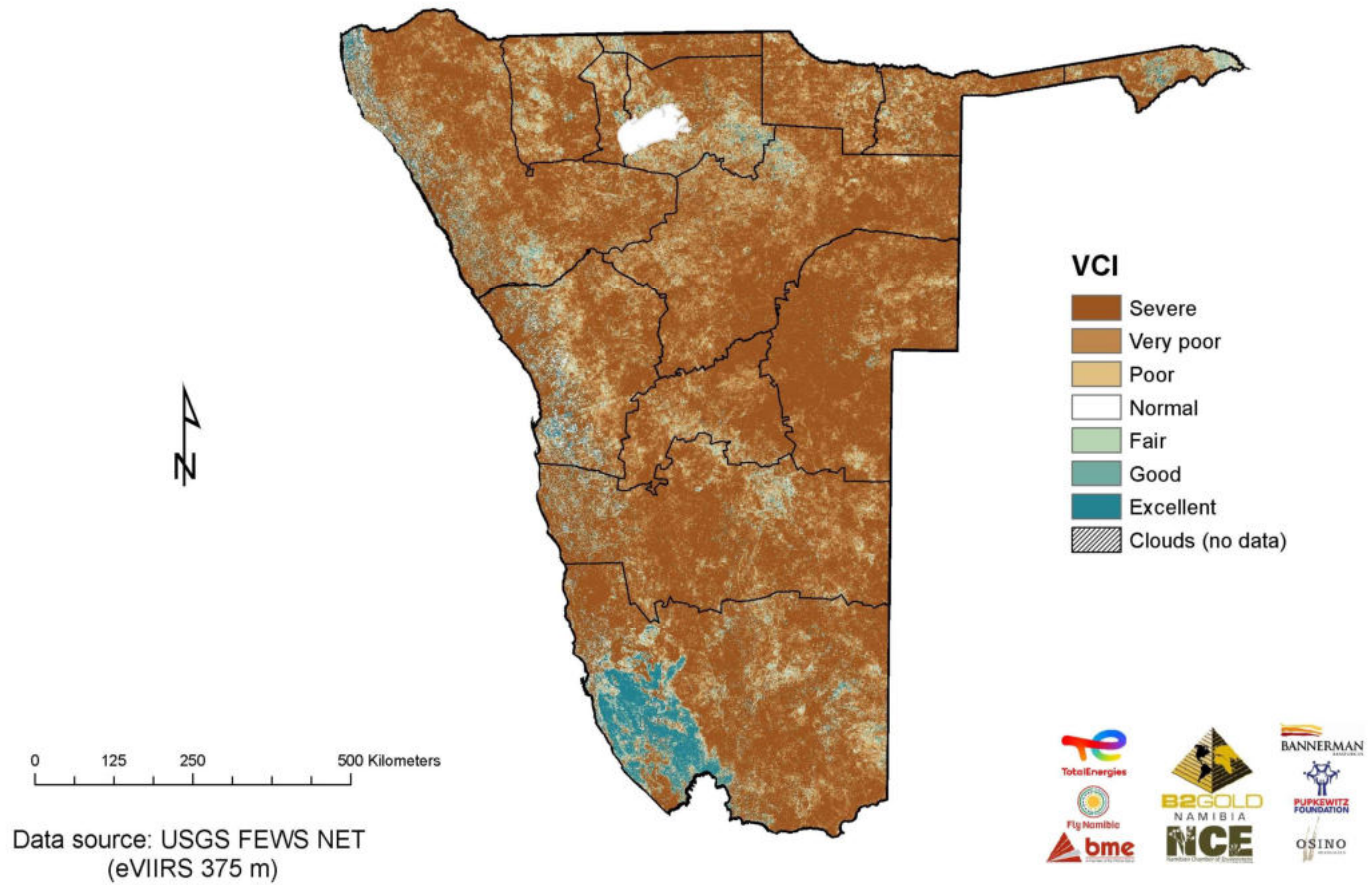

Namibia

Vegetation Condition Index

2023-24 Rain Season

Vegetation Condition Index (VCI)

The Vegetation Condition Index (VCI) is an indicator of the current activity of the vegetation relative to the historical range (minimum and maximum NDVI values) calculated for the corresponding time from archive data (2000 to present). The VCI thus normalizes the NDVI according to its variability measured over many years and results in a consistent index for various land cover types. This means that different land cover types can be compared in terms of how the current condition compares to the minimum-maximum range recorded over many years for that same area. The VCI is considered a better indicator of water stress than the NDVI on its own.

Source: [Map Products – Namibia Rangelands](#)

Compiled by: Kai Uwe Lühl

Vegetation Condition Index: 1 to 10 October 2023

Vegetation Condition Index: 11 to 20 October 2023

Vegetation Condition Index: 21 to 31 October 2023

Vegetation Condition Index: 1 to 10 November 2023

Vegetation Condition Index: 11 to 20 November 2023

Vegetation Condition Index: 21 to 30 November 2023

Vegetation Condition Index: 1 to 10 December 2023

Vegetation Condition Index: 11 to 20 December 2023

Vegetation Condition Index: 21 to 31 December 2023

Vegetation Condition Index: 1 to 10 January 2024

Vegetation Condition Index: 11 to 20 January 2024

Vegetation Condition Index: 21 to 31 January 2024

Vegetation Condition Index: 1 to 10 February 2024