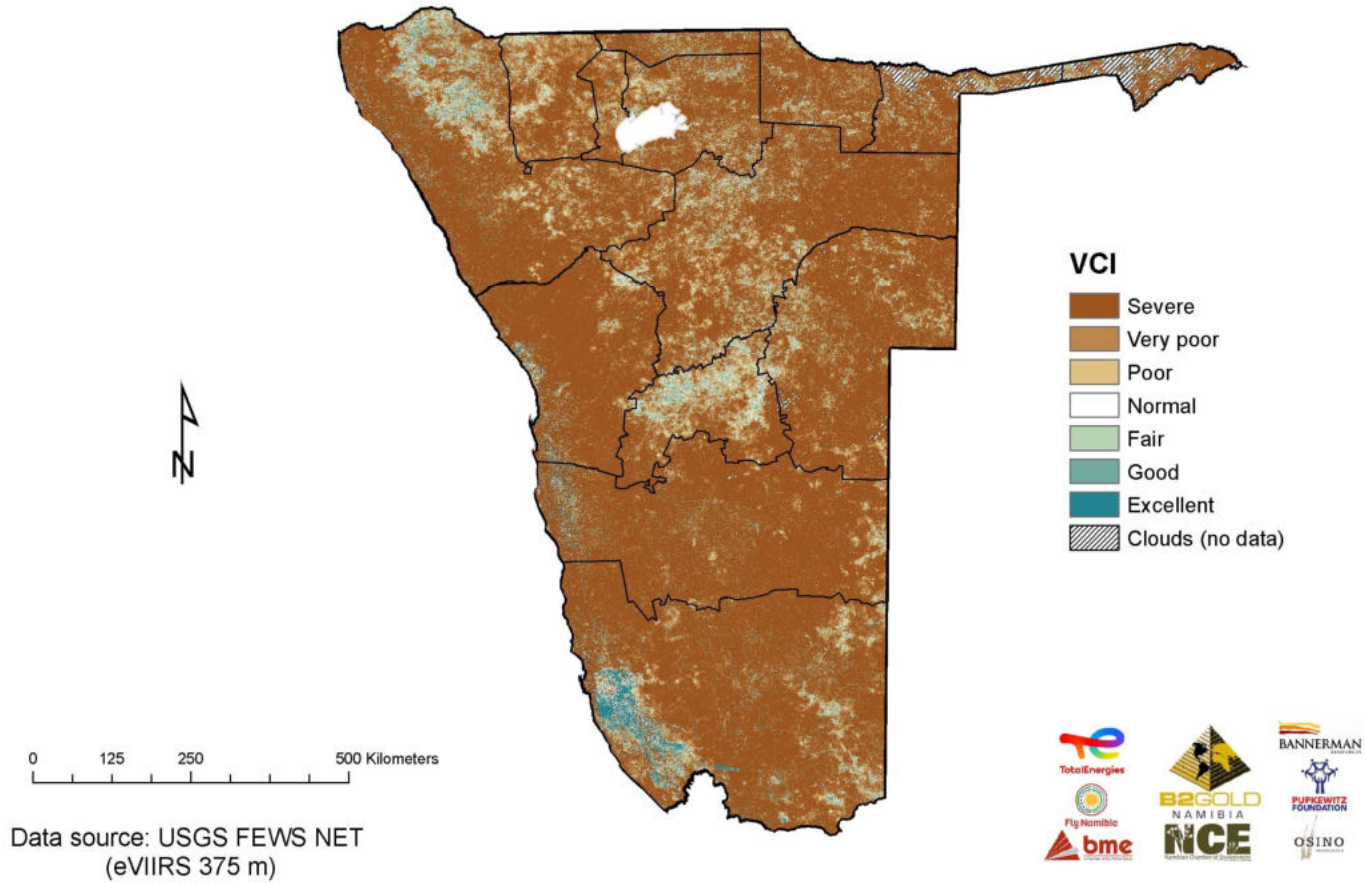

Namibia

Vegetation Condition Index

2023-24 Rain Season

Vegetation Condition Index (VCI)

The Vegetation Condition Index (VCI) is an indicator of the current activity of the vegetation relative to the historical range (minimum and maximum NDVI values) calculated for the corresponding time from archive data (2000 to present). The VCI thus normalizes the NDVI according to its variability measured over many years and results in a consistent index for various land cover types. This means that different land cover types can be compared in terms of how the current condition compares to the minimum-maximum range recorded over many years for that same area. The VCI is considered a better indicator of water stress than the NDVI on its own.

Vegetation Condition Index: 21 to 31 December 2023

Vegetation Condition Index: 1 to 10 January 2024

Vegetation Condition Index: 11 to 20 January 2024

Vegetation Condition Index: 21 to 31 January 2024

Vegetation Condition Index: 1 to 10 February 2024

Vegetation Condition Index: 11 to 20 February 2024

Vegetation Condition Index: 21 to 29 February 2024

Vegetation Condition Index: 1 to 10 March 2024

Vegetation Condition Index: 11 to 20 March 2024

Vegetation Condition Index: 21 to 31 March 2024

Vegetation Condition Index: 1 to 10 April 2024

Vegetation Condition Index: 11 to 20 April 2024

Vegetation Condition Index: 21 to 30 April 2024

Vegetation Condition Index: 1 to 10 May 2024

Vegetation Condition Index: 11 to 20 May 2024