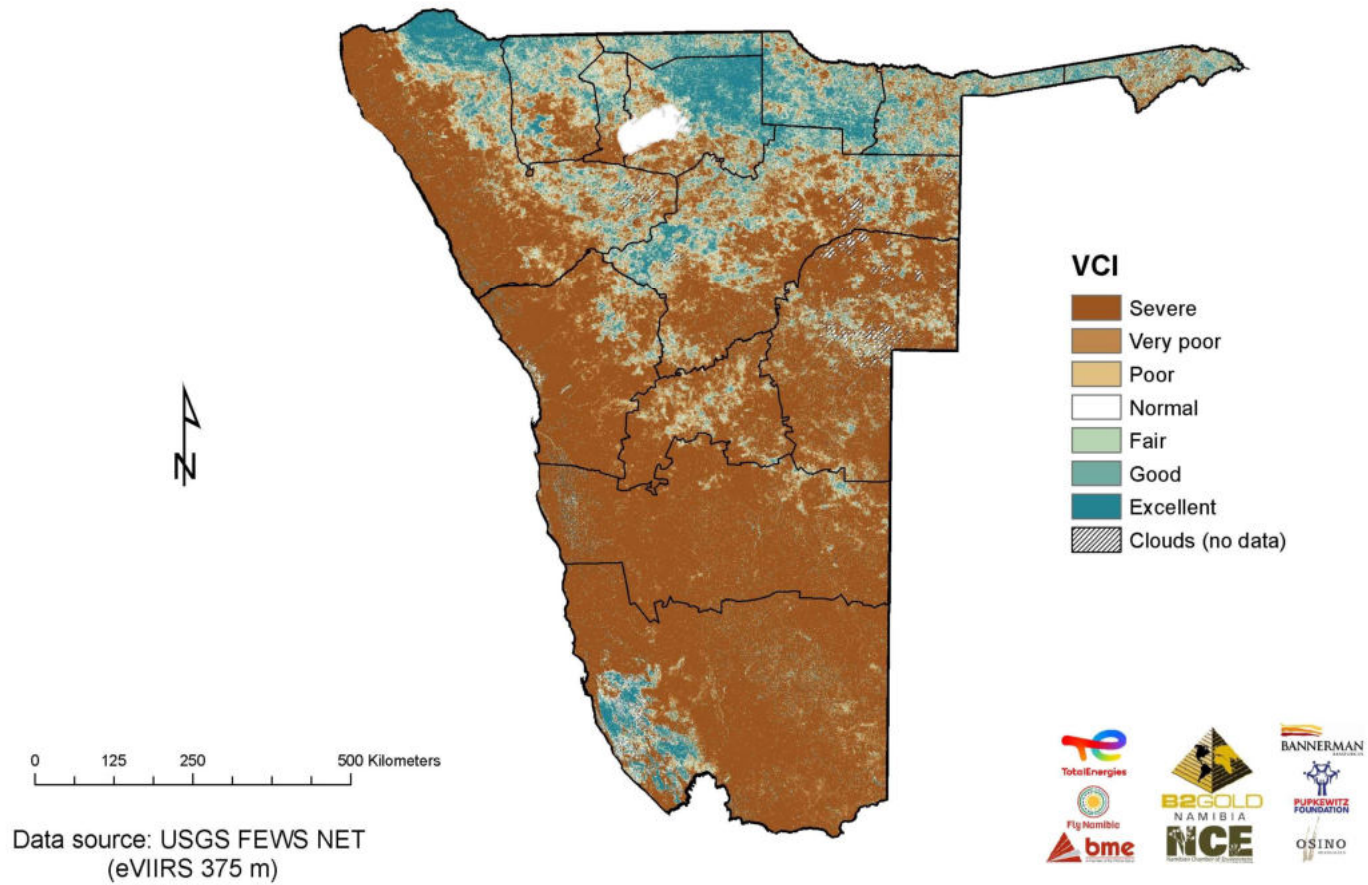

Namibia

Vegetation Condition Index

2023-24 Rain Season

Vegetation Condition Index (VCI)

The Vegetation Condition Index (VCI) is an indicator of the current activity of the vegetation relative to the historical range (minimum and maximum NDVI values) calculated for the corresponding time from archive data (2000 to present). The VCI thus normalizes the NDVI according to its variability measured over many years and results in a consistent index for various land cover types. This means that different land cover types can be compared in terms of how the current condition compares to the minimum-maximum range recorded over many years for that same area. The VCI is considered a better indicator of water stress than the NDVI on its own.

Vegetation Condition Index: 1 to 10 November 2023

Vegetation Condition Index: 11 to 20 November 2023

Vegetation Condition Index: 21 to 30 November 2023

Vegetation Condition Index: 1 to 10 December 2023

Vegetation Condition Index: 11 to 20 December 2023

Vegetation Condition Index: 21 to 31 December 2023

Vegetation Condition Index: 1 to 10 January 2024

Vegetation Condition Index: 11 to 20 January 2024

Vegetation Condition Index: 21 to 31 January 2024

Vegetation Condition Index: 1 to 10 February 2024

Vegetation Condition Index: 11 to 20 February 2024

Vegetation Condition Index: 21 to 29 February 2024

Vegetation Condition Index: 1 to 10 March 2024

Vegetation Condition Index: 11 to 20 March 2024

Vegetation Condition Index: 21 to 31 March 2024