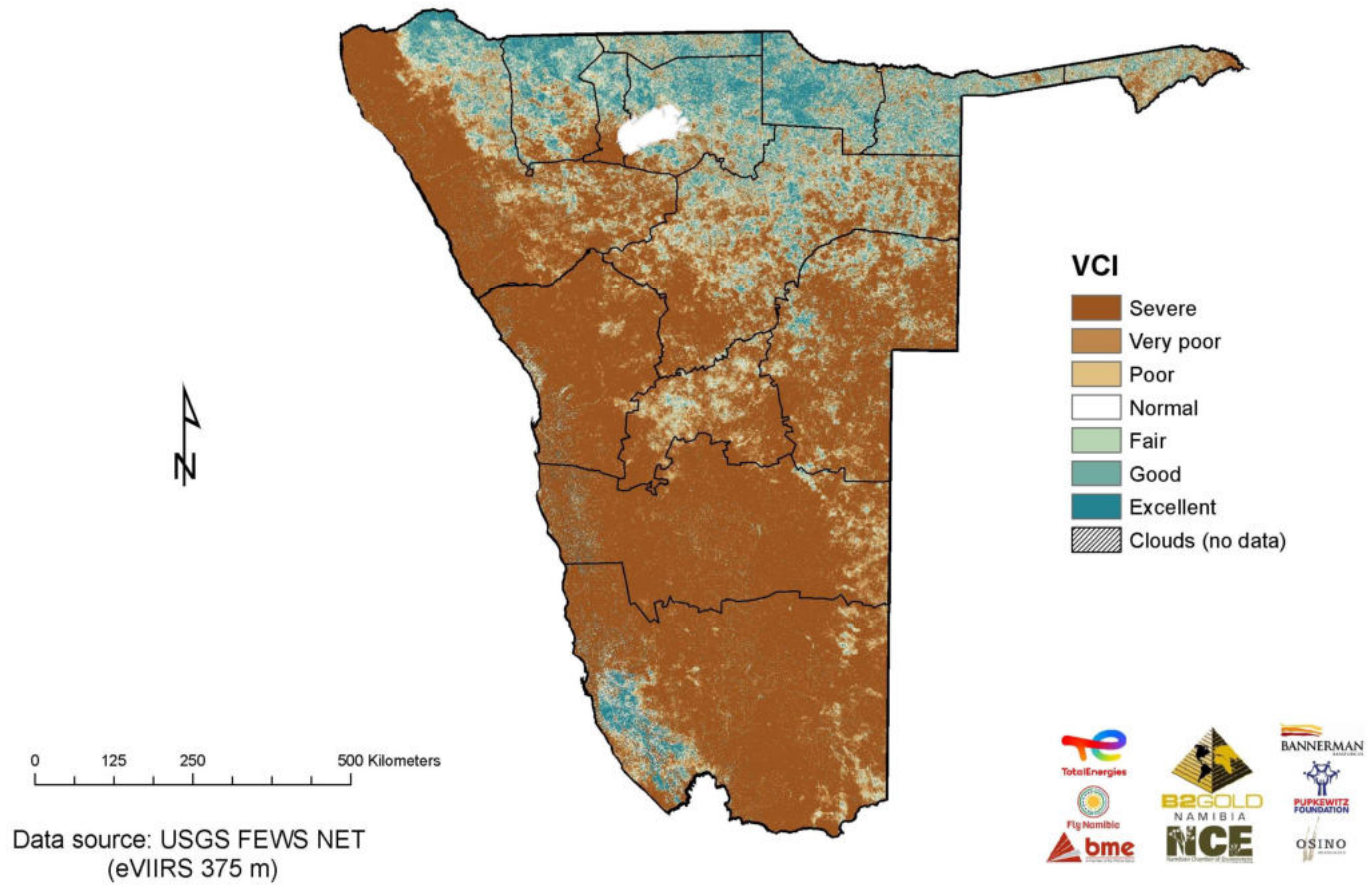

Namibia

Vegetation Condition Index

2023-24 Rain Season

Vegetation Condition Index (VCI)

The Vegetation Condition Index (VCI) is an indicator of the current activity of the vegetation relative to the historical range (minimum and maximum NDVI values) calculated for the corresponding time from archive data (2000 to present). The VCI thus normalizes the NDVI according to its variability measured over many years and results in a consistent index for various land cover types. This means that different land cover types can be compared in terms of how the current condition compares to the minimum-maximum range recorded over many years for that same area. The VCI is considered a better indicator of water stress than the NDVI on its own.

Vegetation Condition Index: 1 to 10 November 2023

Vegetation Condition Index: 11 to 20 November 2023

Vegetation Condition Index: 21 to 30 November 2023

Vegetation Condition Index: 1 to 10 December 2023

Vegetation Condition Index: 11 to 20 December 2023

Vegetation Condition Index: 21 to 31 December 2023

Vegetation Condition Index: 1 to 10 January 2024

Vegetation Condition Index: 11 to 20 January 2024

Vegetation Condition Index: 21 to 31 January 2024

Vegetation Condition Index: 1 to 10 February 2024

Vegetation Condition Index: 11 to 20 February 2024

Vegetation Condition Index: 21 to 29 February 2024

Vegetation Condition Index: 1 to 10 March 2024

Vegetation Condition Index: 11 to 20 March 2024

Vegetation Condition Index: 21 to 31 March 2024