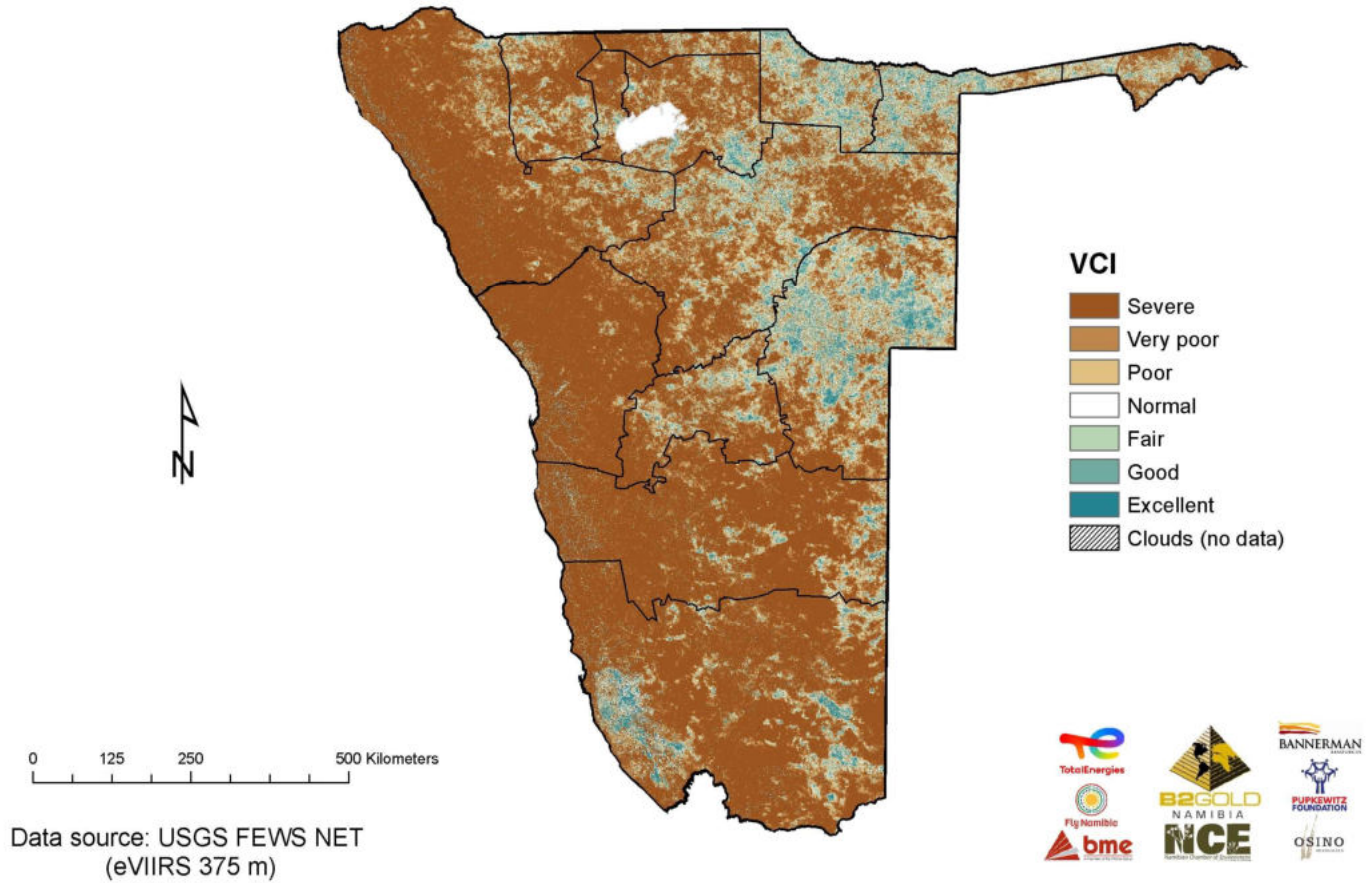

Namibia

Vegetation Condition Index

2023-24 Rain Season

Vegetation Condition Index (VCI)

The Vegetation Condition Index (VCI) is an indicator of the current activity of the vegetation relative to the historical range (minimum and maximum NDVI values) calculated for the corresponding time from archive data (2000 to present). The VCI thus normalizes the NDVI according to its variability measured over many years and results in a consistent index for various land cover types. This means that different land cover types can be compared in terms of how the current condition compares to the minimum-maximum range recorded over many years for that same area. The VCI is considered a better indicator of water stress than the NDVI on its own.

Vegetation Condition Index: 11 to 20 February 2024

Vegetation Condition Index: 21 to 29 February 2024

Vegetation Condition Index: 1 to 10 March 2024

Vegetation Condition Index: 11 to 20 March 2024

Vegetation Condition Index: 21 to 31 March 2024

Vegetation Condition Index: 1 to 10 April 2024

Vegetation Condition Index: 11 to 20 April 2024

Vegetation Condition Index: 21 to 30 April 2024

Vegetation Condition Index: 1 to 10 May 2024

Vegetation Condition Index: 11 to 20 May 2024

Vegetation Condition Index: 21 to 31 May 2024