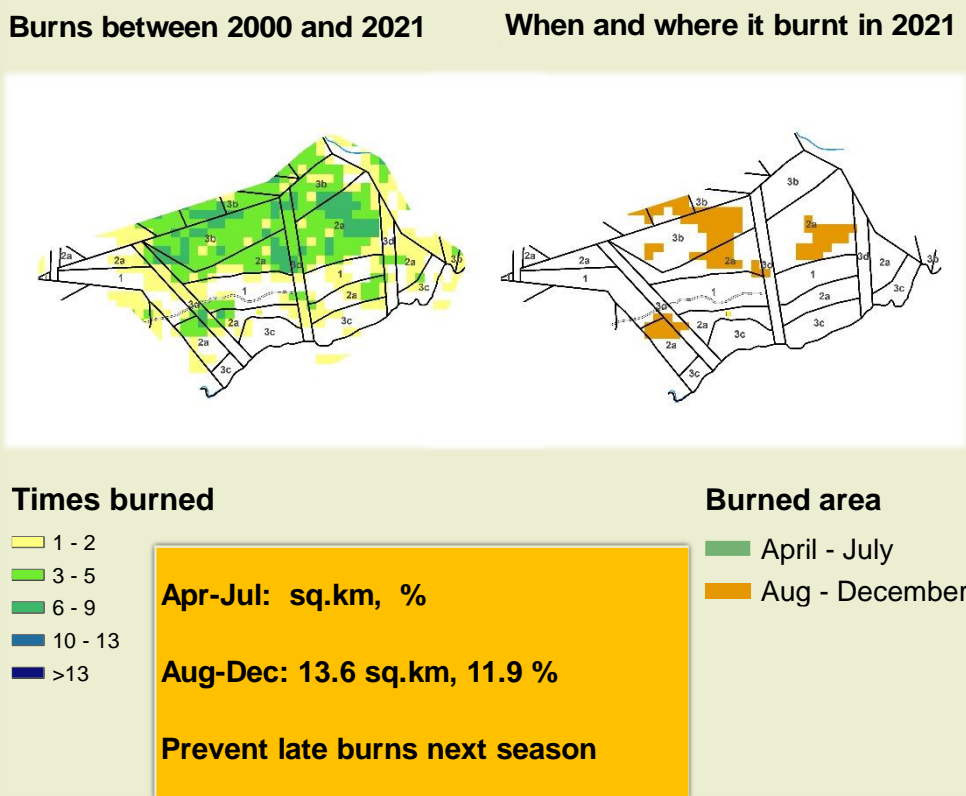

Fire management