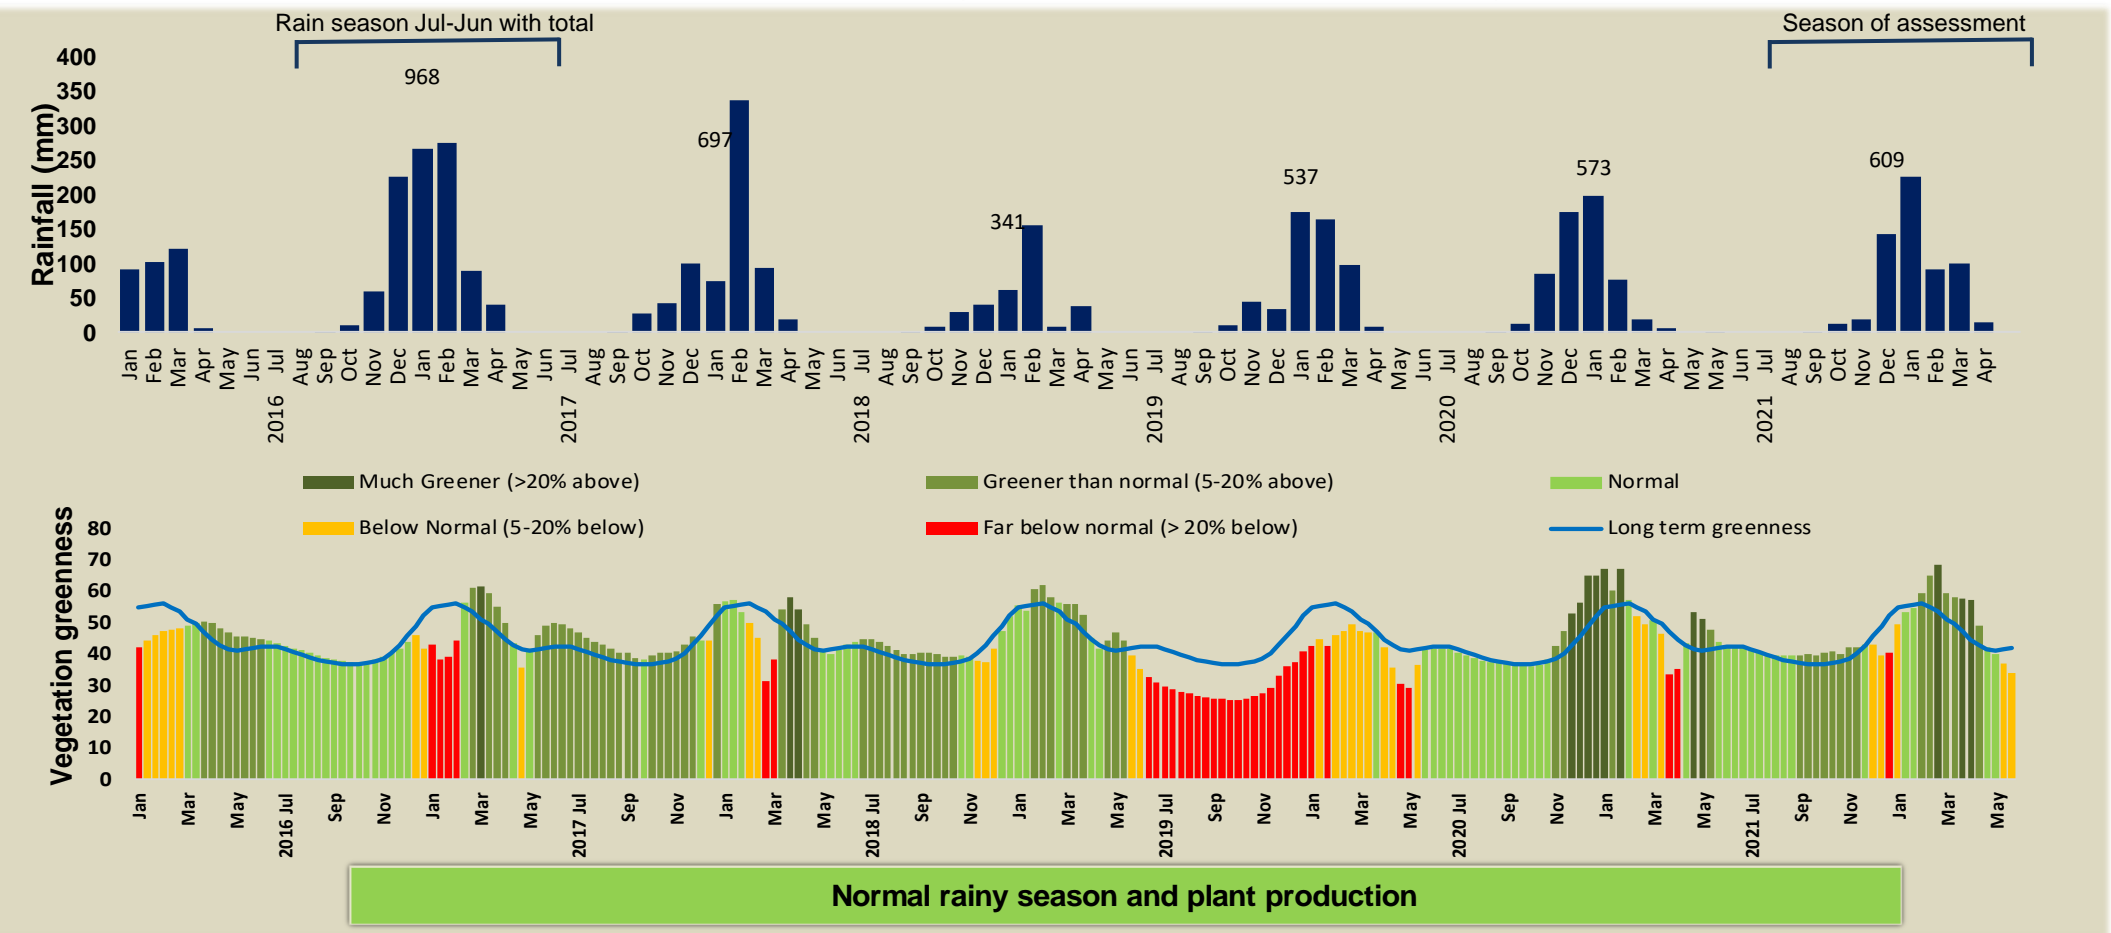

## Seasonal trends in rainfall and vegetation (2021 / 2022 Season)

## Vegetation cover trend (2000 - 2021)

## Vegetation productivity (February to April) 2022