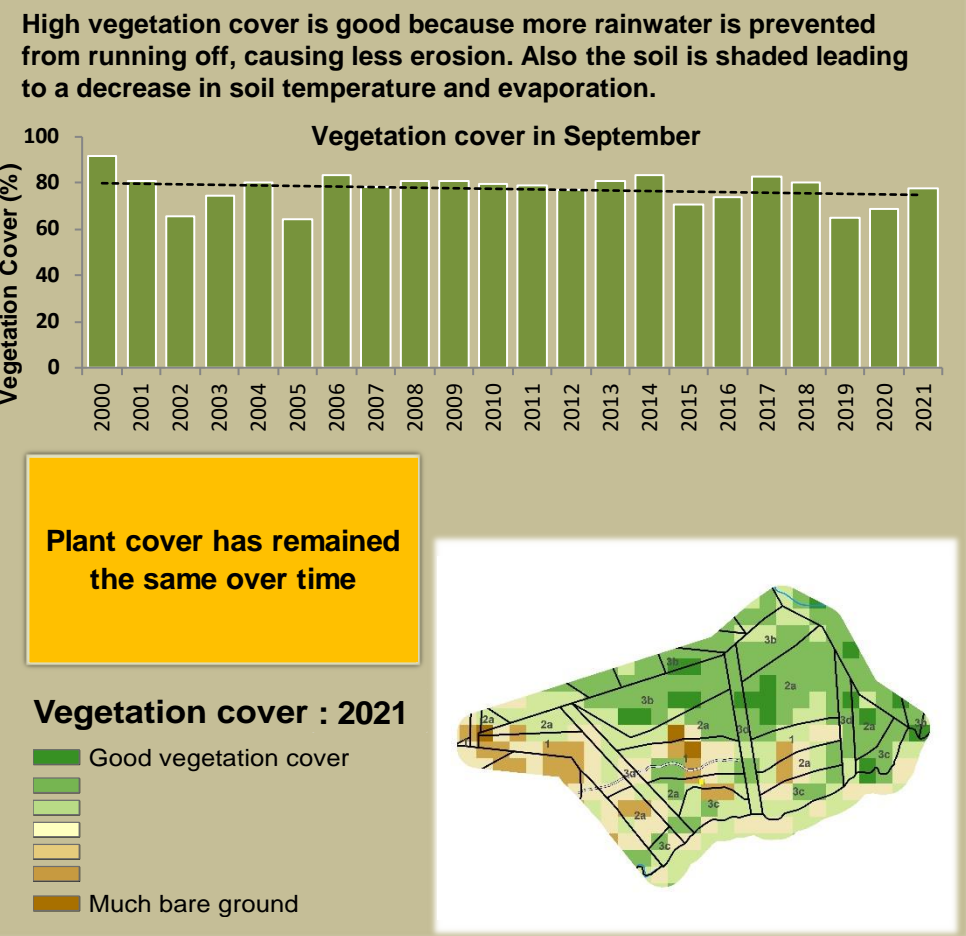

Adapting in response to the current environmental conditions ...

## Seasonal trends in rainfall and vegetation (2021 / 2022 Season)

## Vegetation cover trend (2000 - 2021)

## Vegetation productivity (February to April) 2022