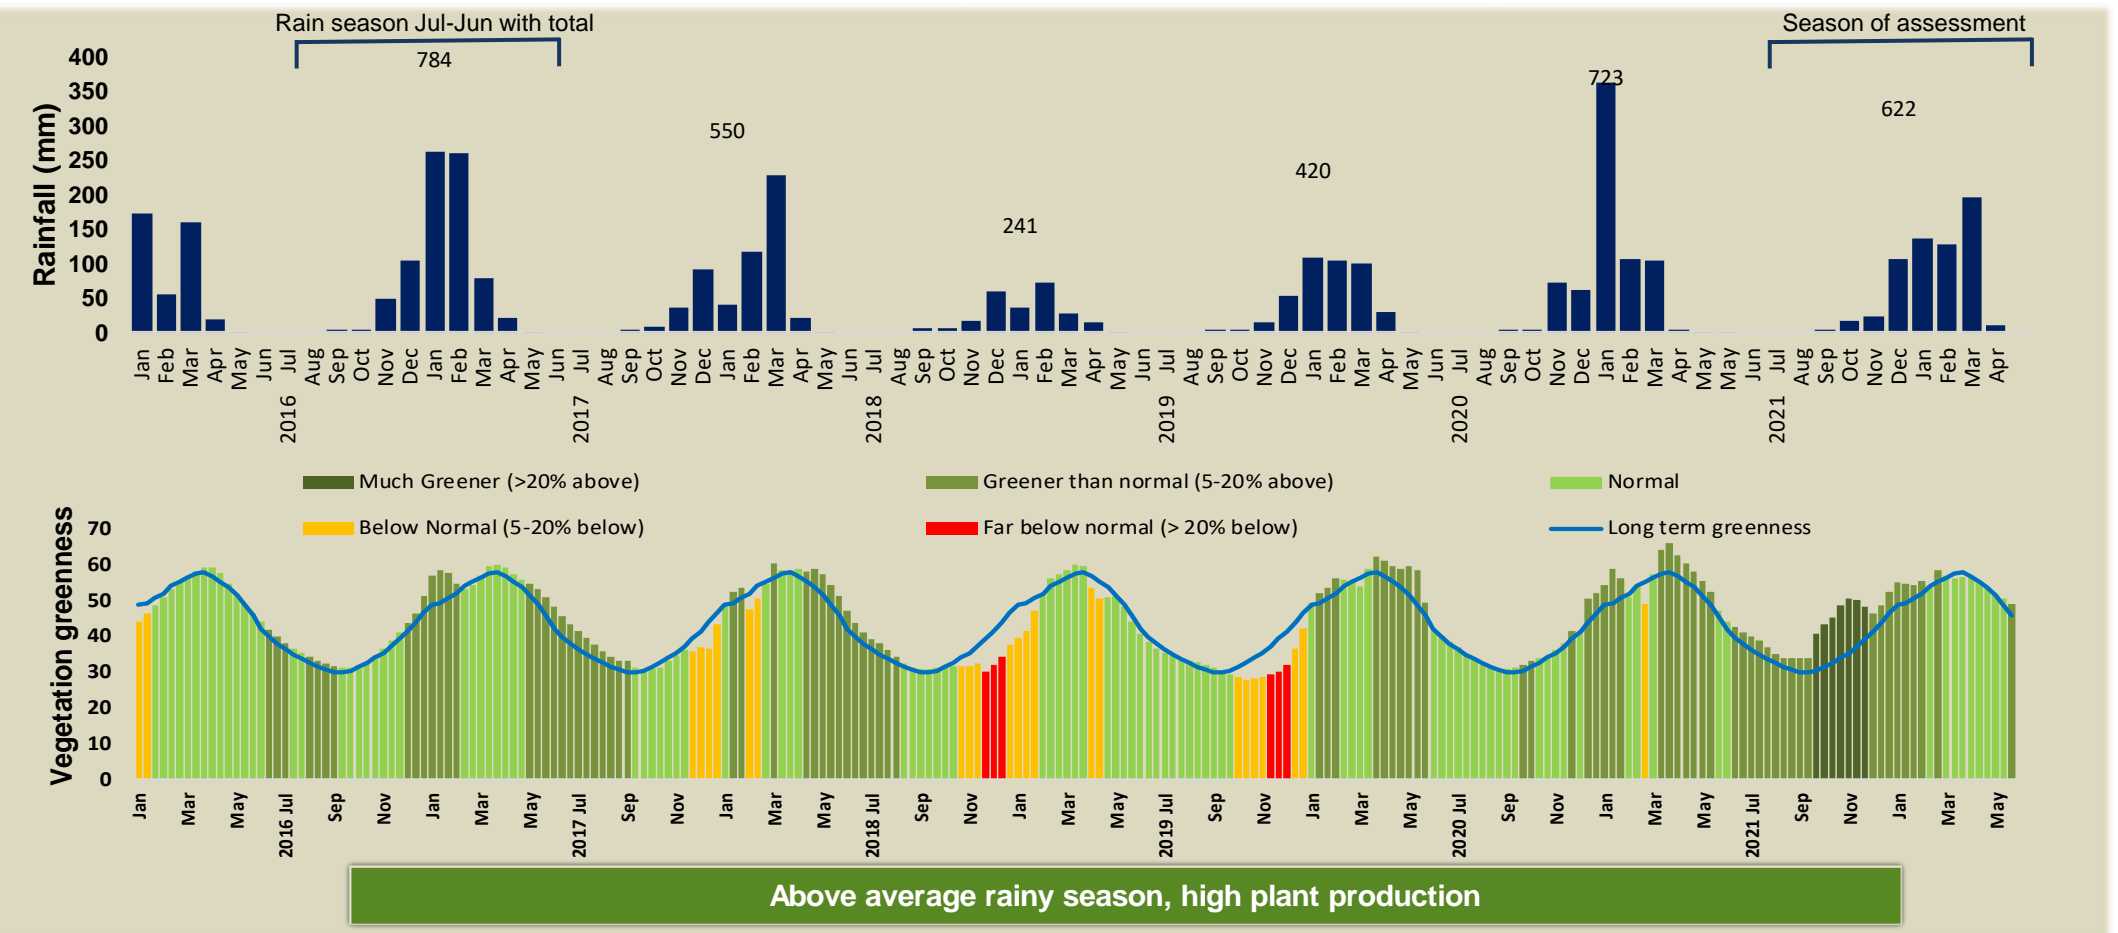

Muduva Nyangana Climate and Vegetation Report

Adapting in response to the current environmental conditions ...

Seasonal trends in rainfall and vegetation (2021 / 2022 Season)

Vegetation cover trend (2000 - 2021)

Vegetation productivity (February to April) 2022

Fire management

Forage availability

Climate and vegetation patterns assist in our understanding of the status of wildlife and livestock in the conservancy for the effective management of these resources.