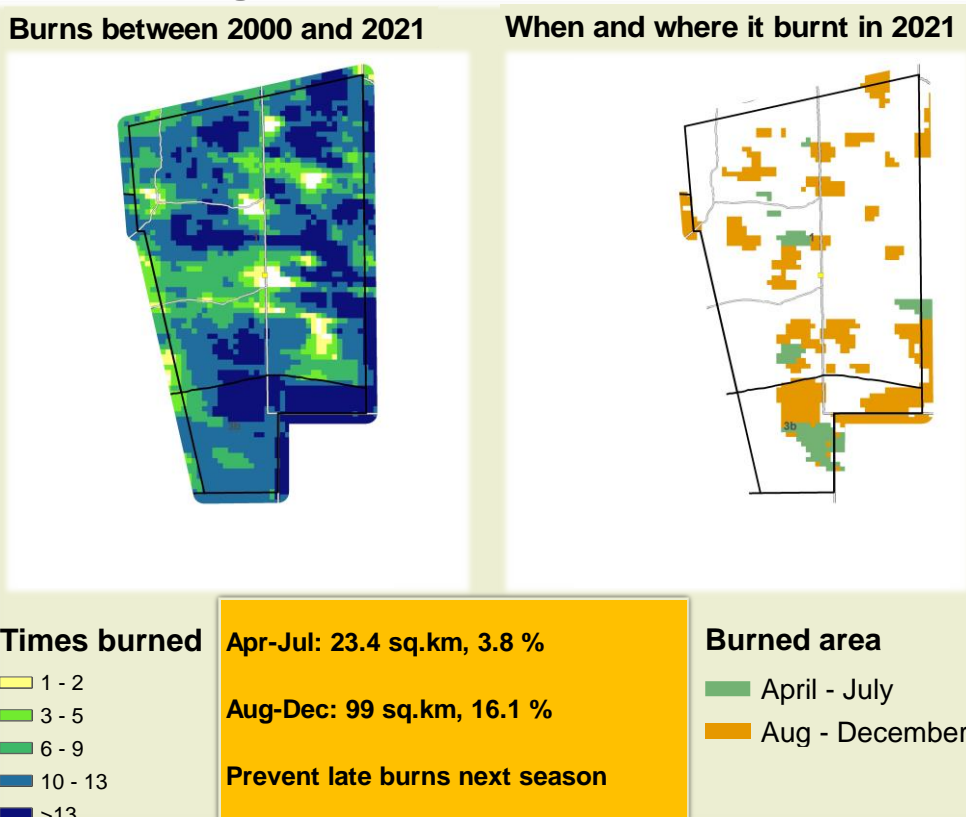

Muduva Nyangana Climate and Vegetation Report

Adapting in response to the current environmental conditions ...

Seasonal trends in rainfall and vegetation (2021 / 2022 Season)

Vegetation cover trend (2000 - 2021)

Vegetation productivity (February to April) 2022

Fire management

Forage availability

Climate and vegetation patterns assist in our understanding of the status of wildlife and livestock in the conservancy for the effective management of these resources.