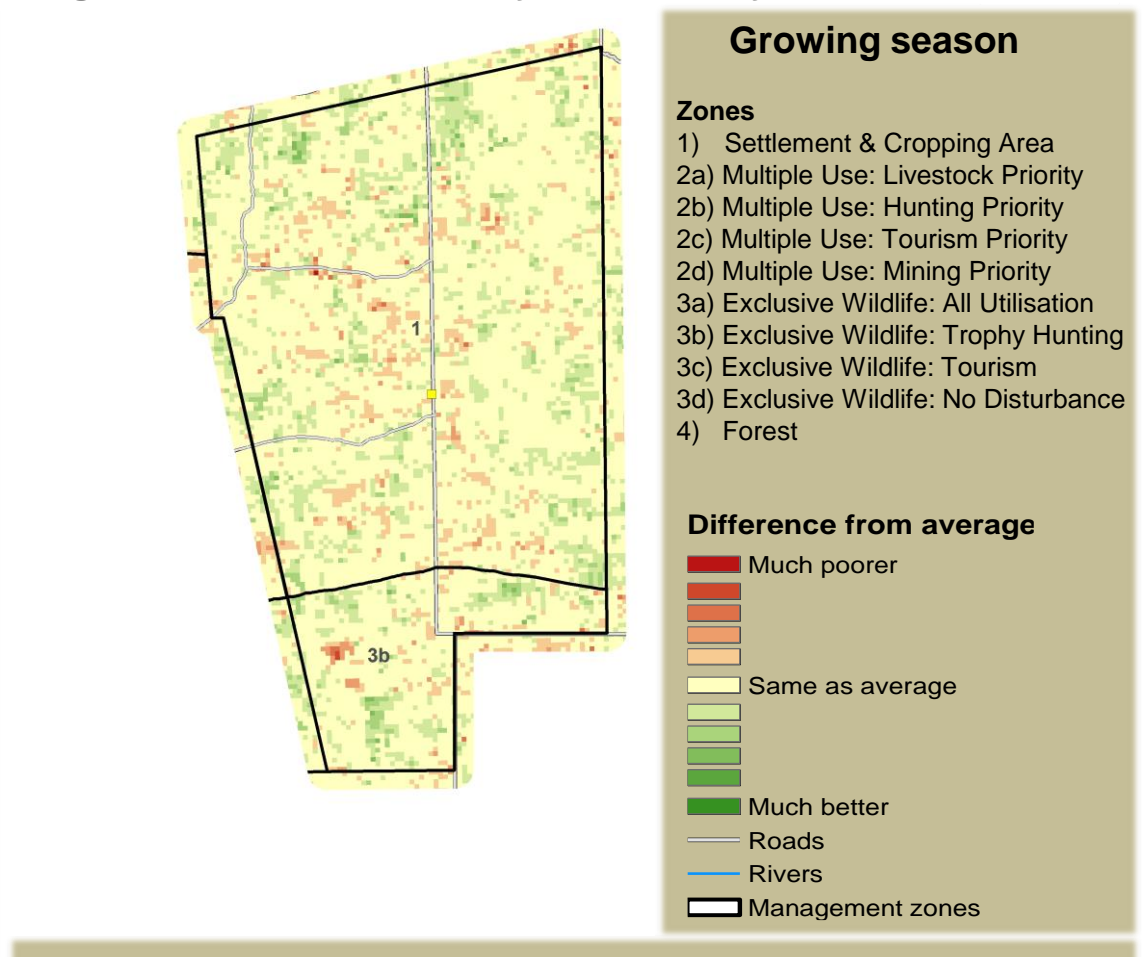

Muduva Nyangana Climate and Vegetation Report

Adapting in response to the current environmental conditions ...

Seasonal trends in rainfall and vegetation (2021 / 2022 Season)

Vegetation cover trend (2000 - 2021)

Vegetation productivity (February to April) 2022

Fire management

Forage availability

Climate and vegetation patterns assist in our understanding of the status of wildlife and livestock in the conservancy for the effective management of these resources.