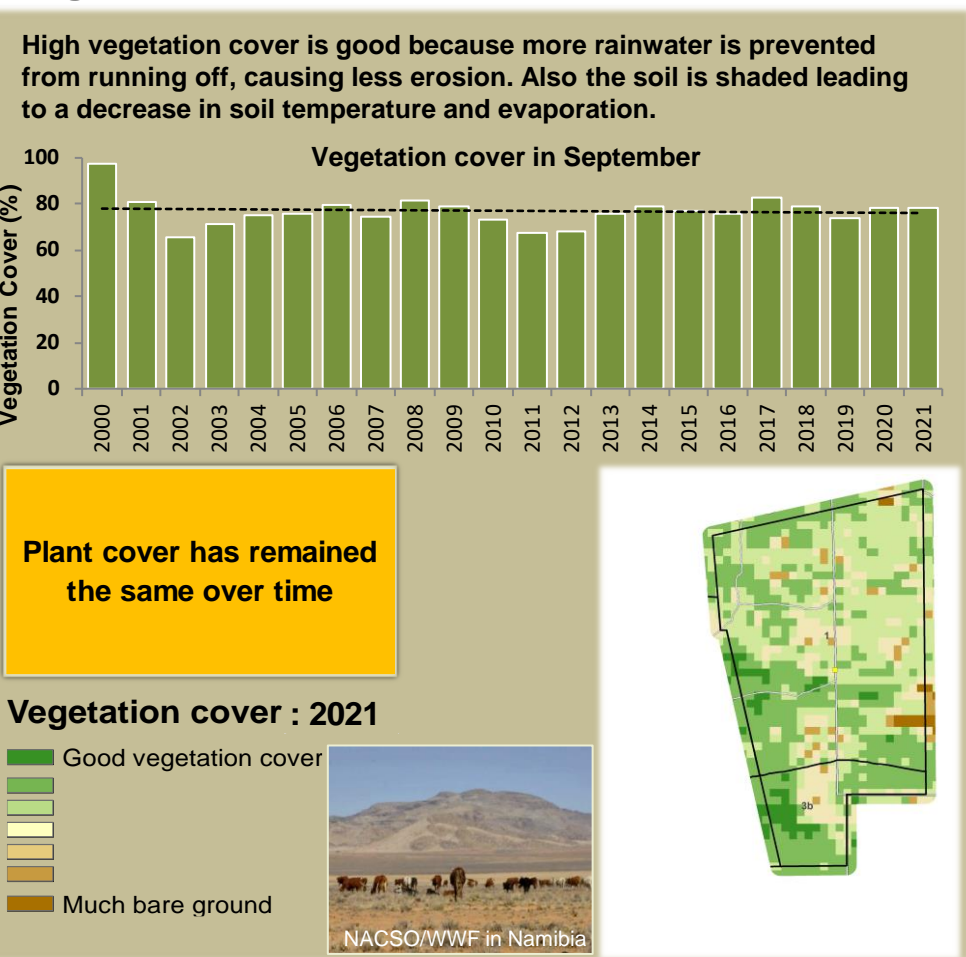

Muduva Nyangana Climate and Vegetation Report

Adapting in response to the current environmental conditions ...

Seasonal trends in rainfall and vegetation (2021 / 2022 Season)

Vegetation cover trend (2000 - 2021)

Vegetation productivity (February to April) 2022

Fire management

Forage availability

Climate and vegetation patterns assist in our understanding of the status of wildlife and livestock in the conservancy for the effective management of these resources.