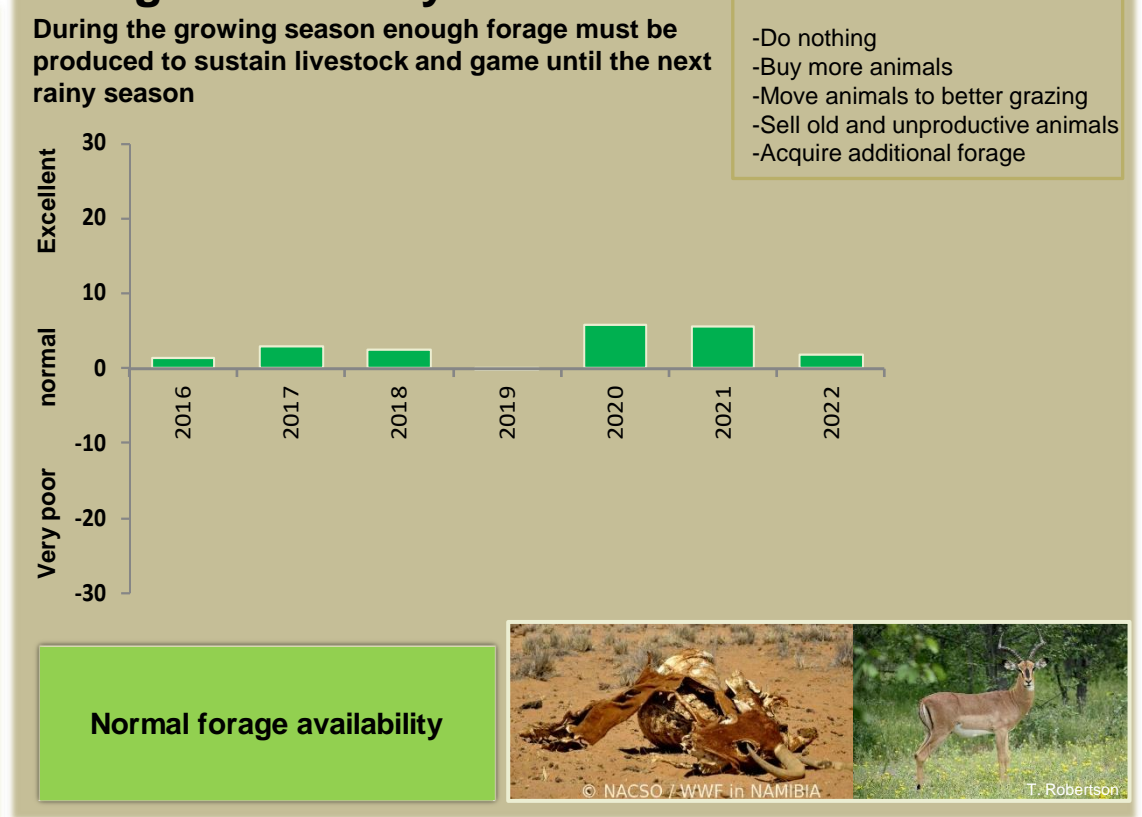

Muduva Nyangana Climate and Vegetation Report

Adapting in response to the current environmental conditions ...

Seasonal trends in rainfall and vegetation (2021 / 2022 Season)

Vegetation cover trend (2000 - 2021)

Vegetation productivity (February to April) 2022

Fire management

Forage availability

Climate and vegetation patterns assist in our understanding of the status of wildlife and livestock in the conservancy for the effective management of these resources.