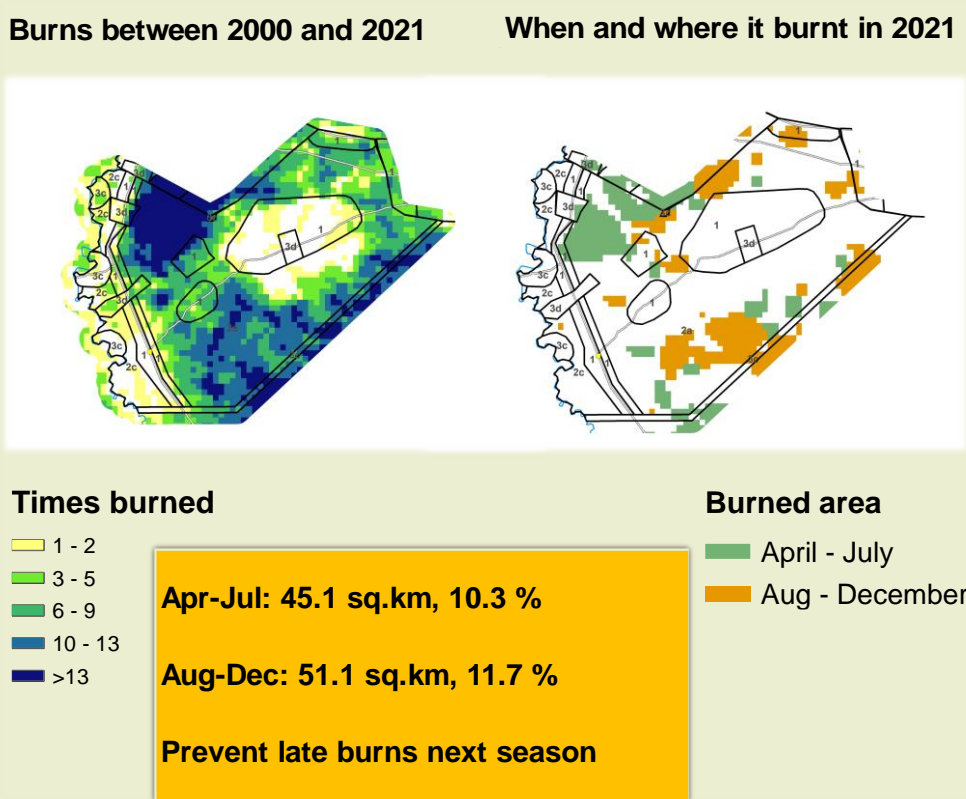

Mashi Climate and Vegetation Report

Adapting in response to the current environmental conditions ...

Seasonal trends in rainfall and vegetation (2021 / 2022 Season)

Vegetation cover trend (2000 - 2021)

Vegetation productivity (February to April) 2022

Fire management

Forage availability

Climate and vegetation patterns assist in our understanding of the status of wildlife and livestock in the conservancy for the effective management of these resources.