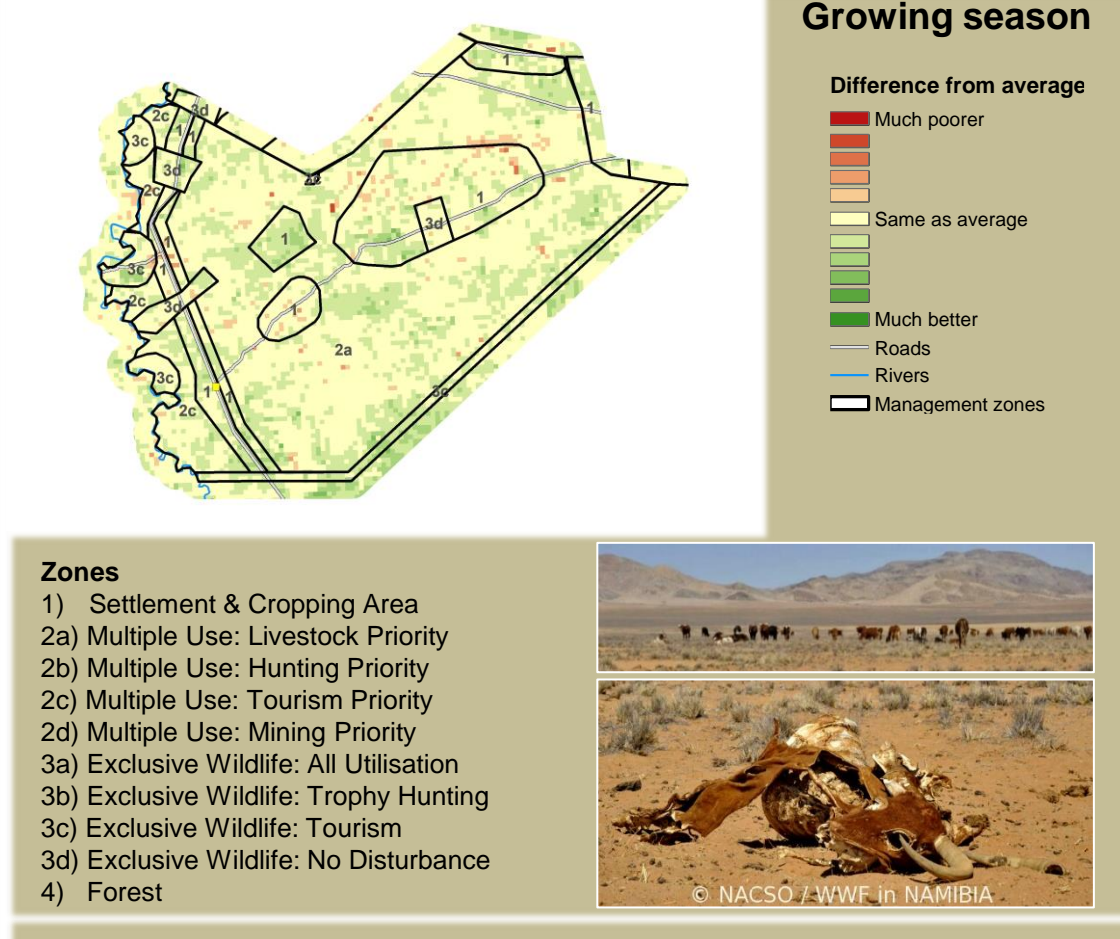

Mashi Climate and Vegetation Report

Adapting in response to the current environmental conditions ...

Seasonal trends in rainfall and vegetation (2021 / 2022 Season)

Vegetation cover trend (2000 - 2021)

Vegetation productivity (February to April) 2022

Fire management

Forage availability

Climate and vegetation patterns assist in our understanding of the status of wildlife and livestock in the conservancy for the effective management of these resources.