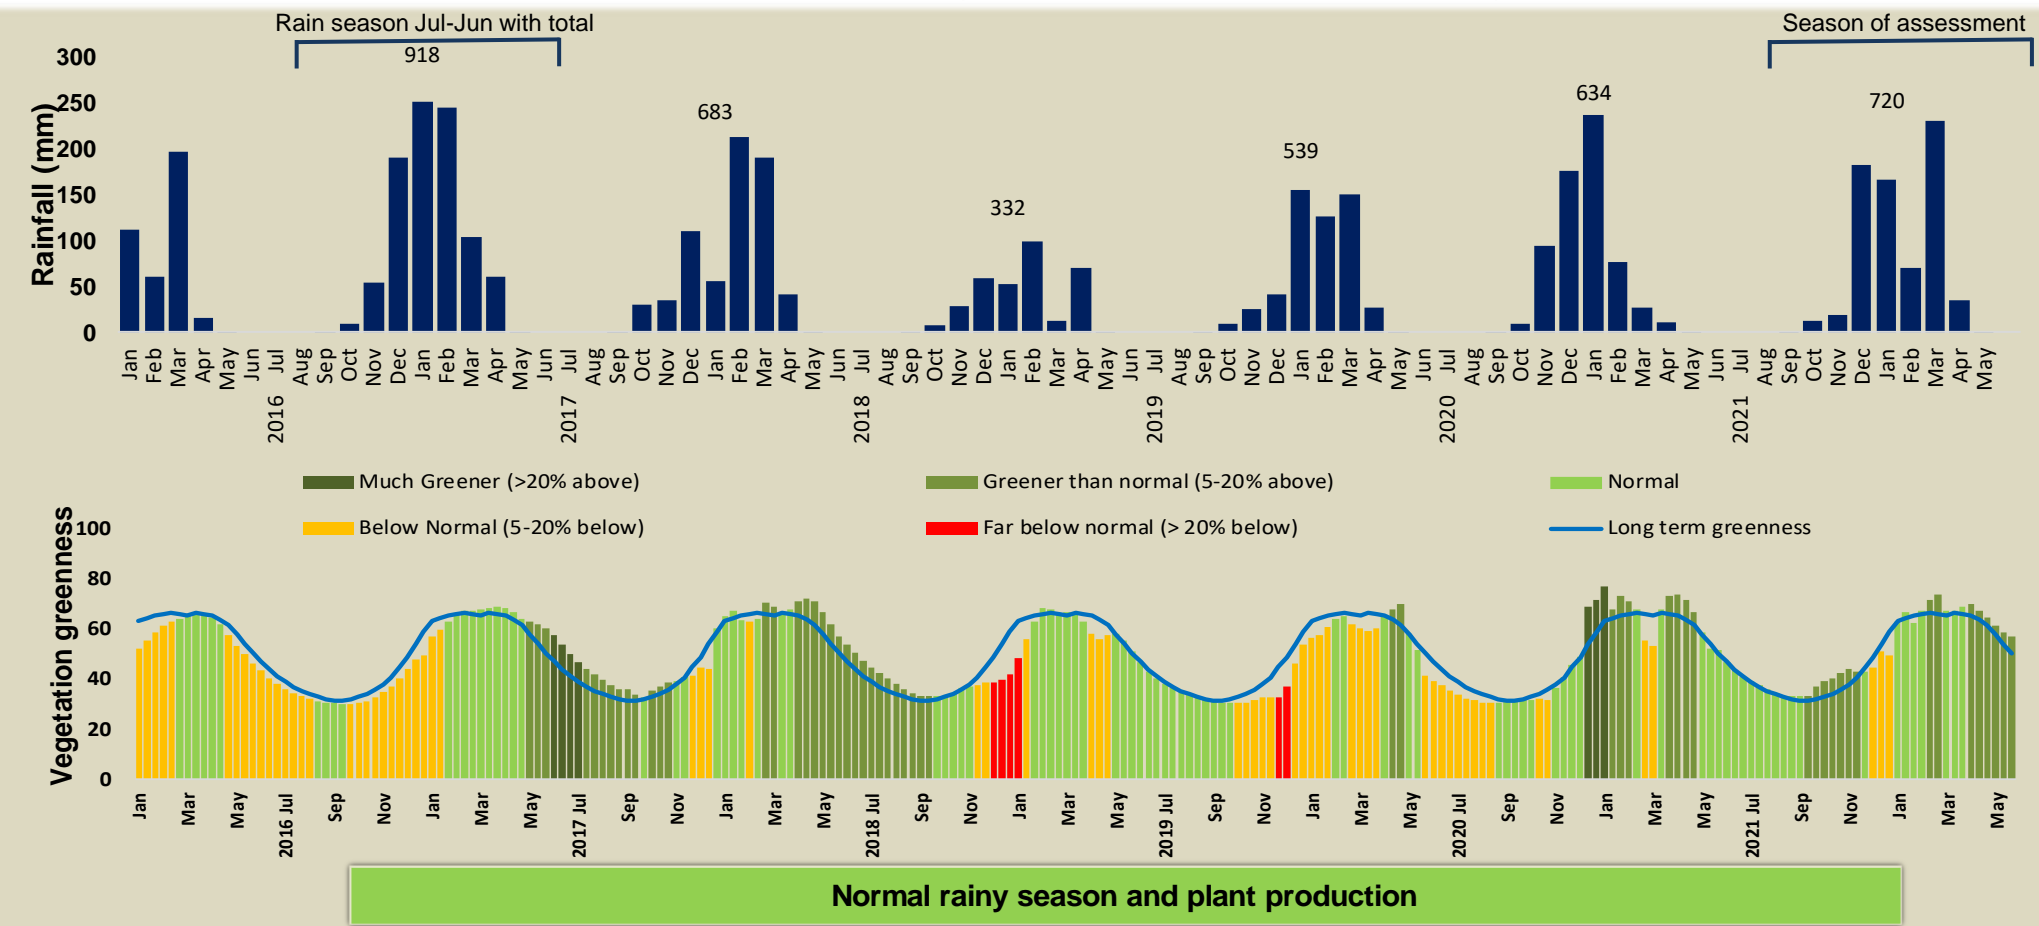

Mashi Climate and Vegetation Report

Adapting in response to the current environmental conditions ...

Seasonal trends in rainfall and vegetation (2021 / 2022 Season)

Vegetation cover trend (2000 - 2021)

Vegetation productivity (February to April) 2022

Fire management

Forage availability

Climate and vegetation patterns assist in our understanding of the status of wildlife and livestock in the conservancy for the effective management of these resources.