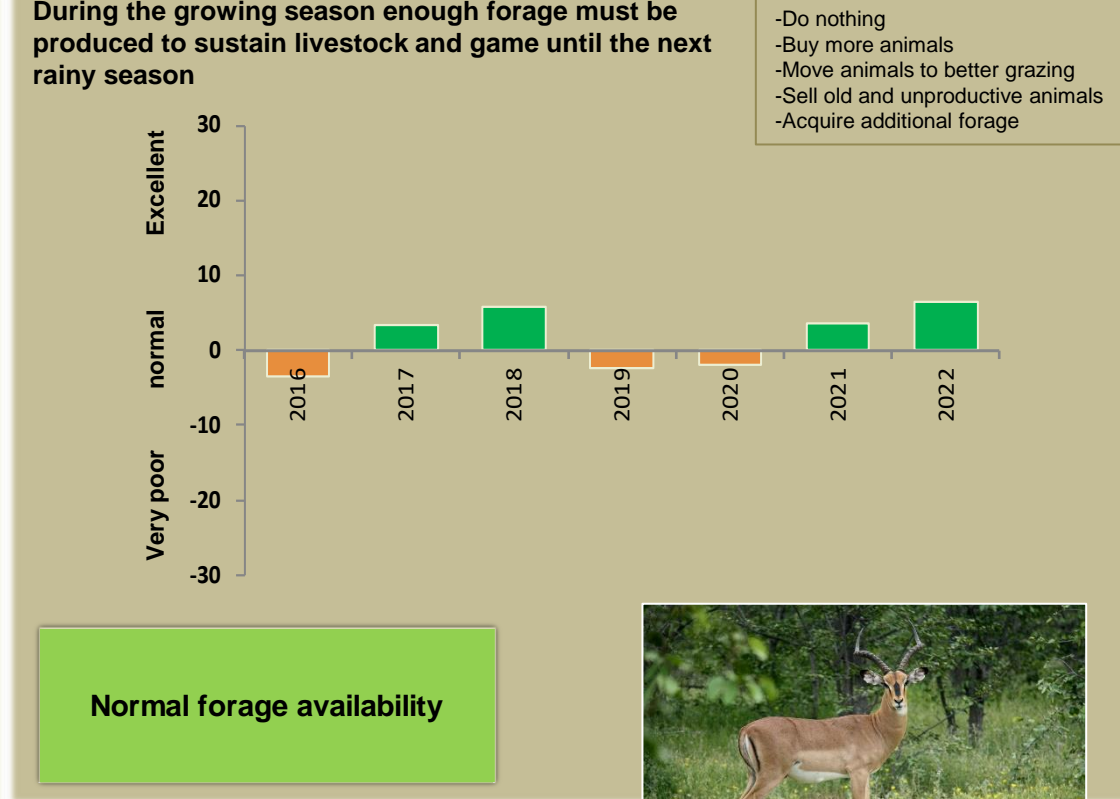

Mashi Climate and Vegetation Report

Adapting in response to the current environmental conditions ...

Seasonal trends in rainfall and vegetation (2021 / 2022 Season)

Vegetation cover trend (2000 - 2021)

Vegetation productivity (February to April) 2022

Fire management

Forage availability

Climate and vegetation patterns assist in our understanding of the status of wildlife and livestock in the conservancy for the effective management of these resources.