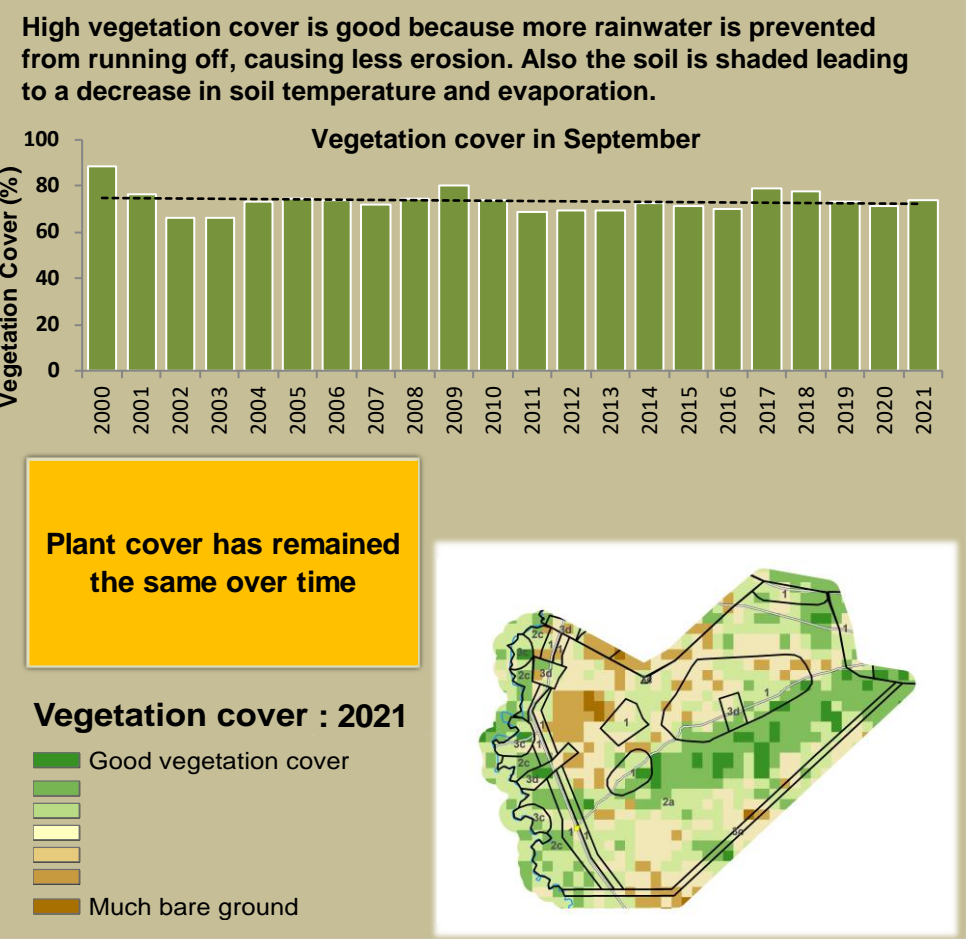

Mashi Climate and Vegetation Report

Adapting in response to the current environmental conditions ...

Seasonal trends in rainfall and vegetation (2021 / 2022 Season)

Vegetation cover trend (2000 - 2021)

Vegetation productivity (February to April) 2022

Fire management

Forage availability

Climate and vegetation patterns assist in our understanding of the status of wildlife and livestock in the conservancy for the effective management of these resources.