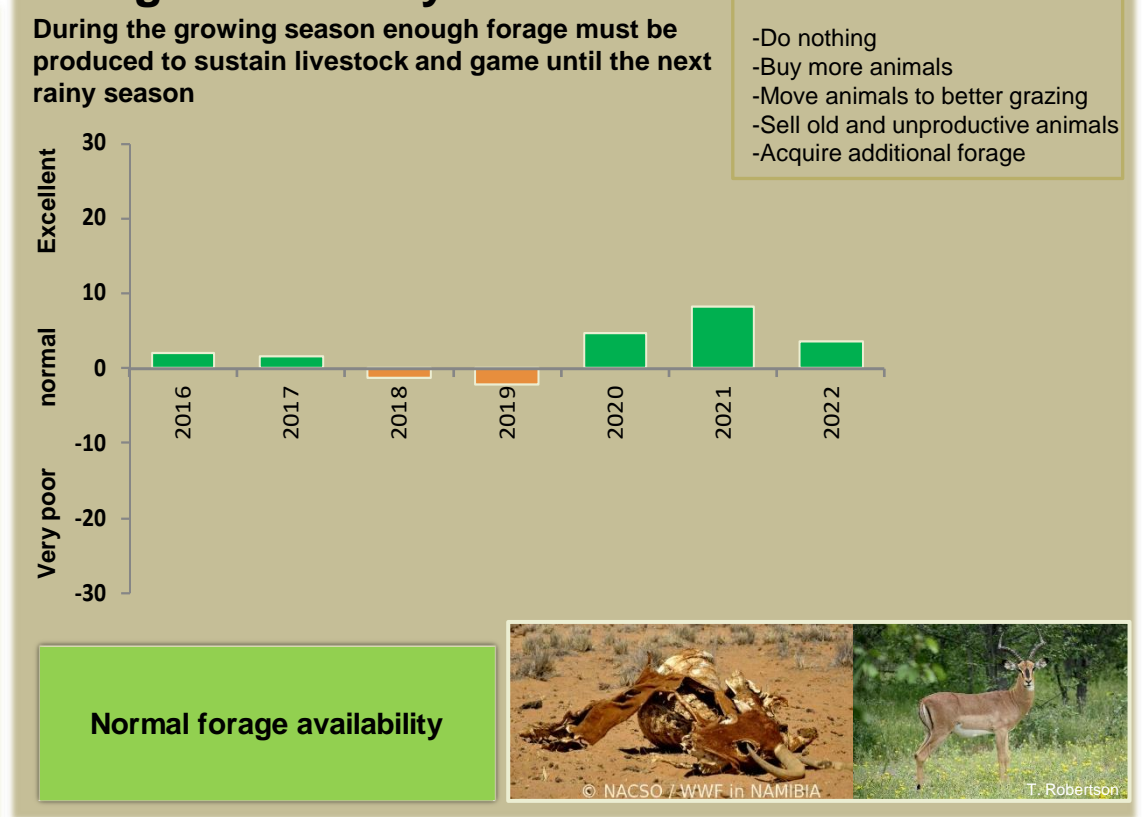

Adapting in response to the current environmental conditions ...

Seasonal trends in rainfall and vegetation (2021 / 2022 Season)

Vegetation cover trend (2000 - 2021)

Vegetation productivity (February to April) 2022

Fire management

Forage availability

Climate and vegetation patterns assist in our understanding of the status of wildlife and livestock in the conservancy for the effective management of these resources.