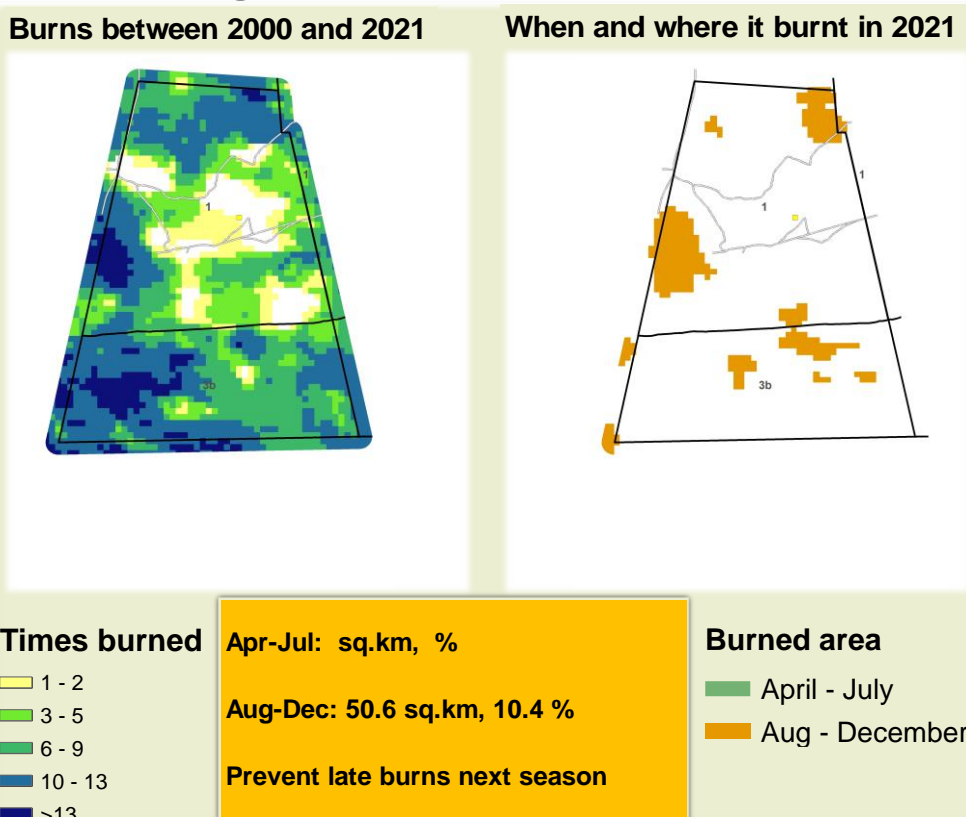

Adapting in response to the current environmental conditions ...

Seasonal trends in rainfall and vegetation (2021 / 2022 Season)

Vegetation cover trend (2000 - 2021)

Vegetation productivity (February to April) 2022

Fire management

Forage availability

Climate and vegetation patterns assist in our understanding of the status of wildlife and livestock in the conservancy for the effective management of these resources.