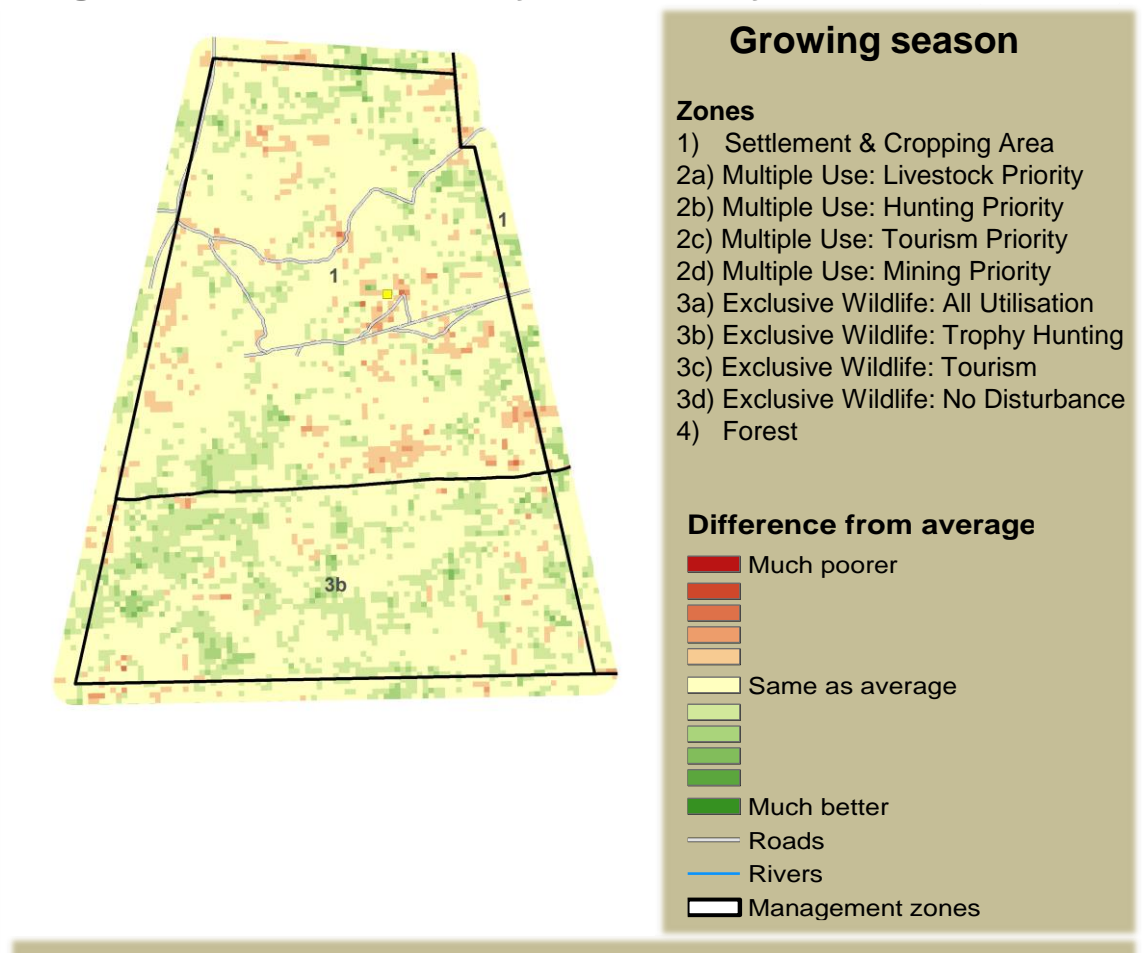

Adapting in response to the current environmental conditions ...

Seasonal trends in rainfall and vegetation (2021 / 2022 Season)

Vegetation cover trend (2000 - 2021)

Vegetation productivity (February to April) 2022

Fire management

Forage availability

Climate and vegetation patterns assist in our understanding of the status of wildlife and livestock in the conservancy for the effective management of these resources.