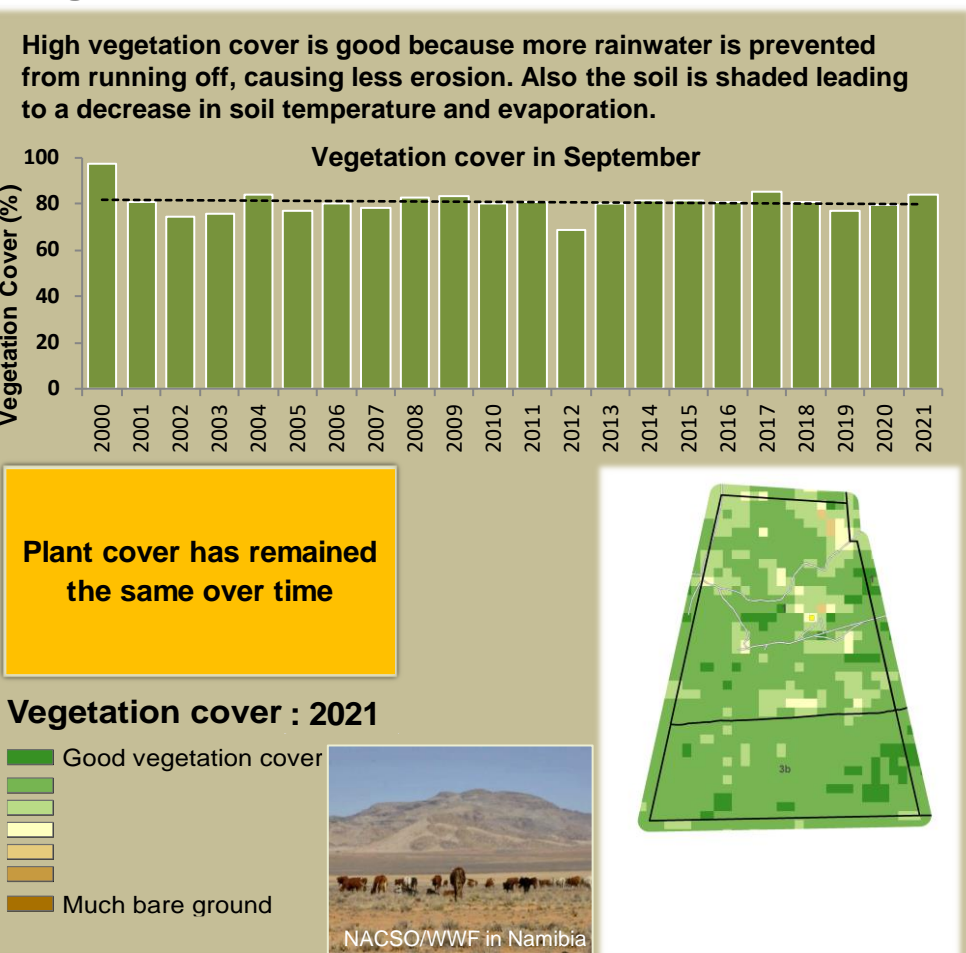

Adapting in response to the current environmental conditions ...

Seasonal trends in rainfall and vegetation (2021 / 2022 Season)

Vegetation cover trend (2000 - 2021)

Vegetation productivity (February to April) 2022

Fire management

Forage availability

Climate and vegetation patterns assist in our understanding of the status of wildlife and livestock in the conservancy for the effective management of these resources.