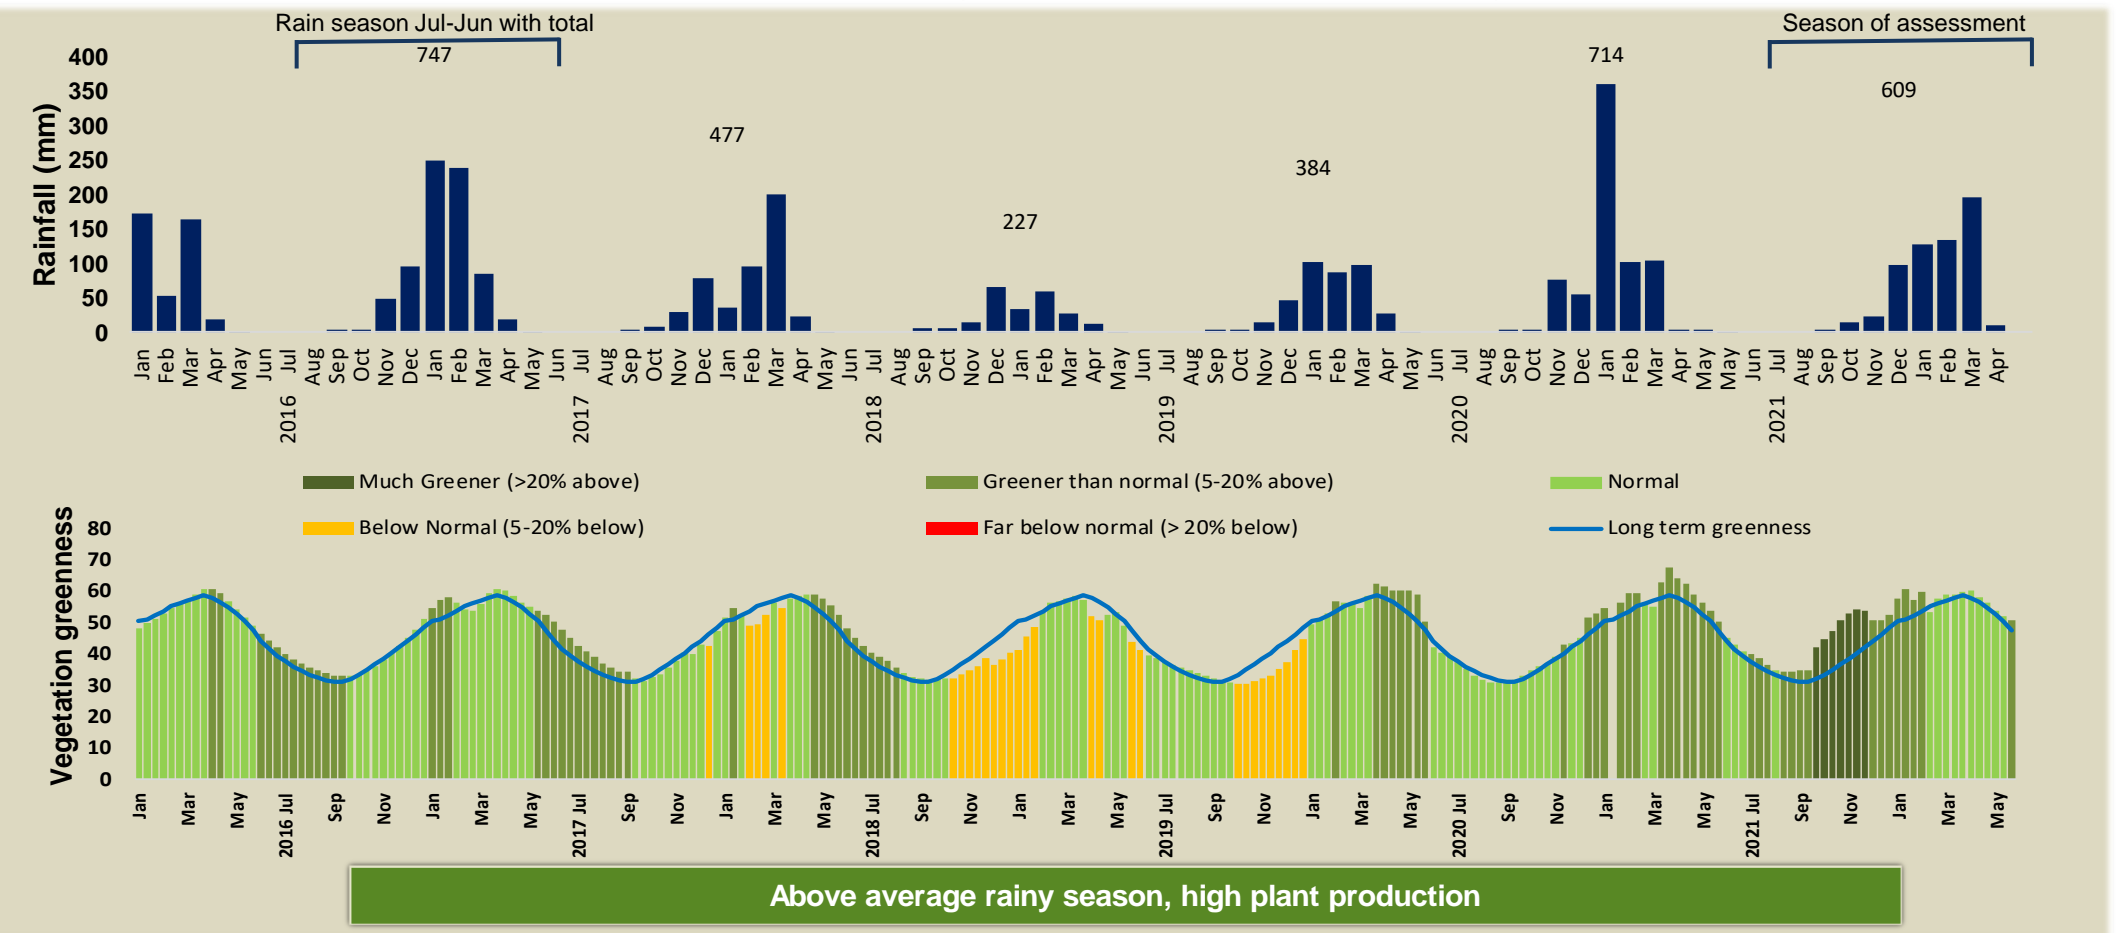

Adapting in response to the current environmental conditions ...

Seasonal trends in rainfall and vegetation (2021 / 2022 Season)

Vegetation cover trend (2000 - 2021)

Vegetation productivity (February to April) 2022

Fire management

Forage availability

Climate and vegetation patterns assist in our understanding of the status of wildlife and livestock in the conservancy for the effective management of these resources.