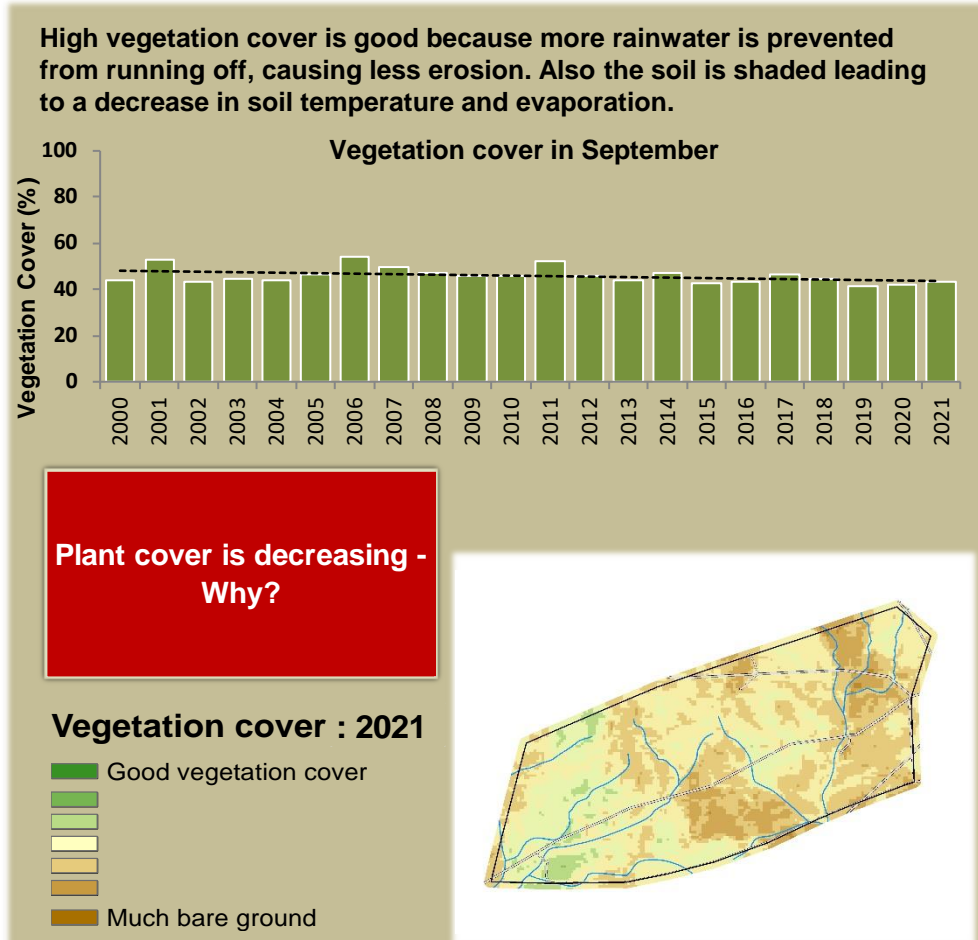

Adapting in response to the current environmental conditions ...

## Seasonal trends in rainfall and vegetation (2021 / 2022 Season)

## Vegetation cover trend (2000 - 2021)

## Vegetation productivity (February to April) 2022