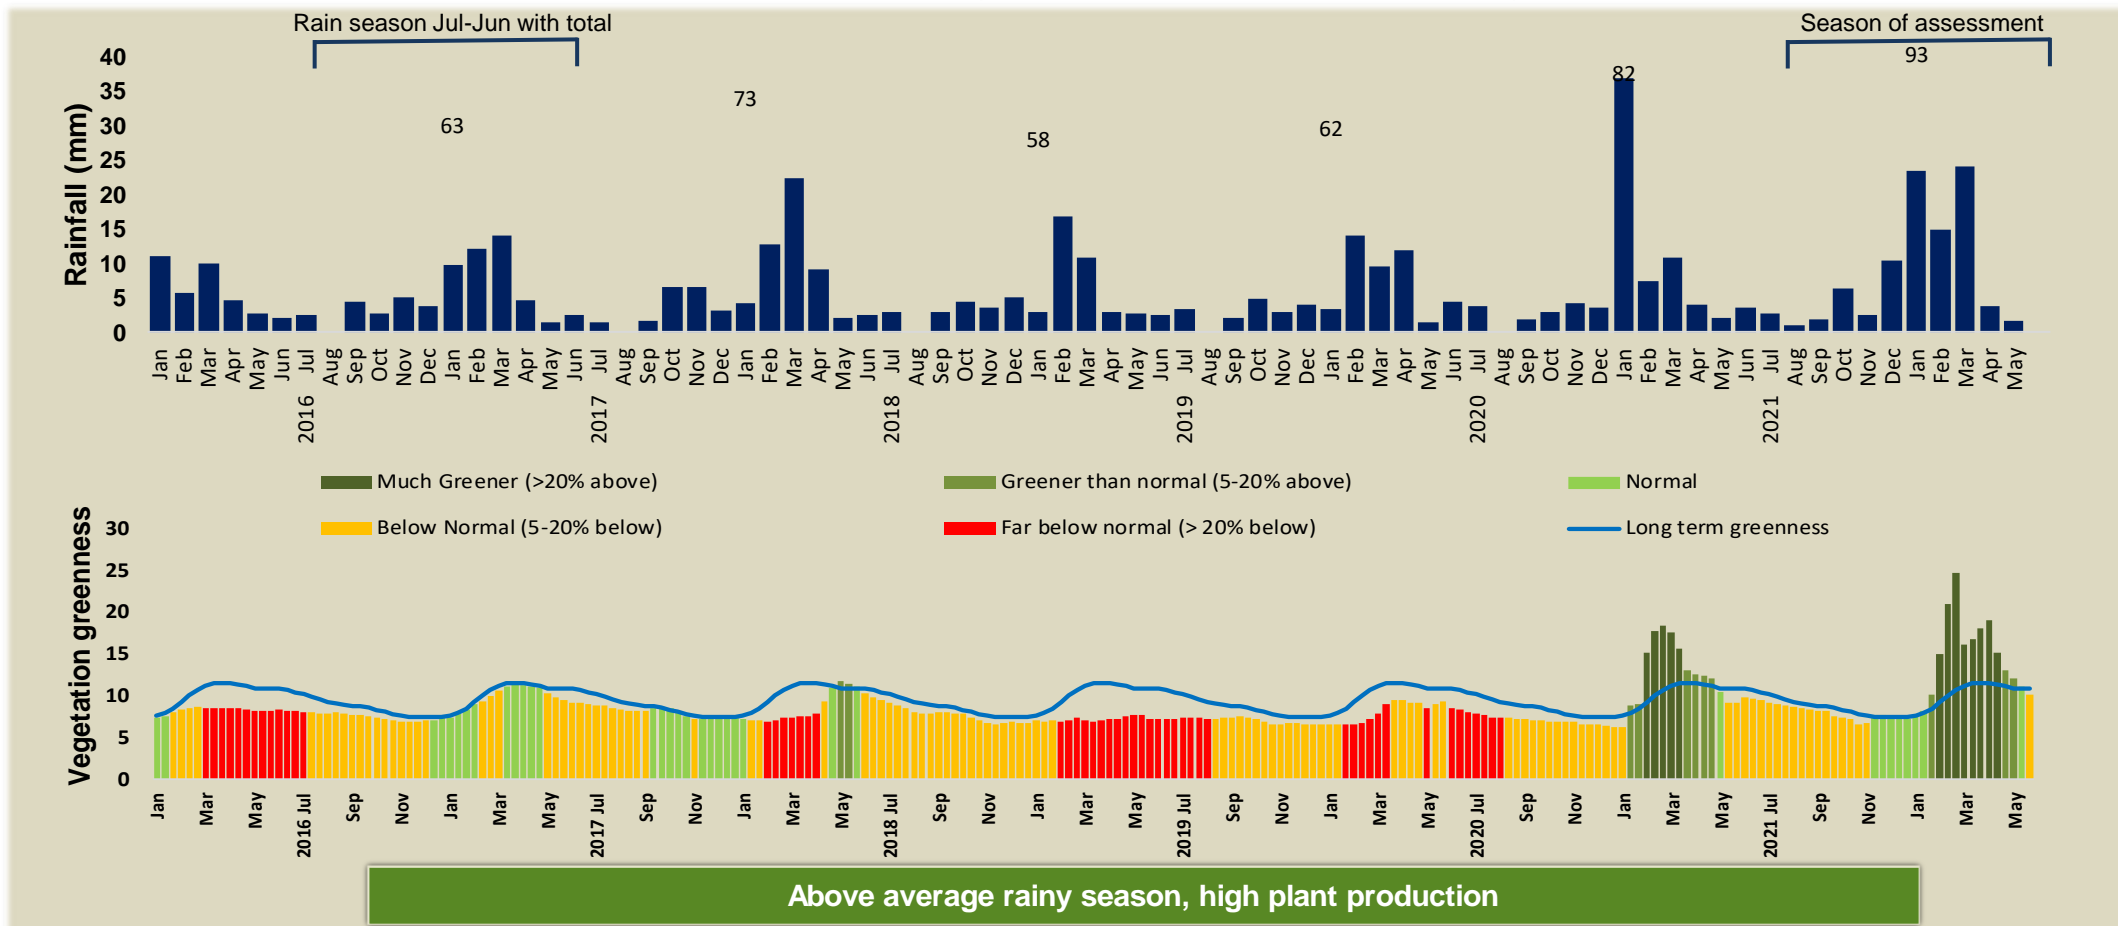

## Seasonal trends in rainfall and vegetation (2021 / 2022 Season)

## Vegetation cover trend (2000 - 2021)

## Vegetation productivity (February to April) 2022