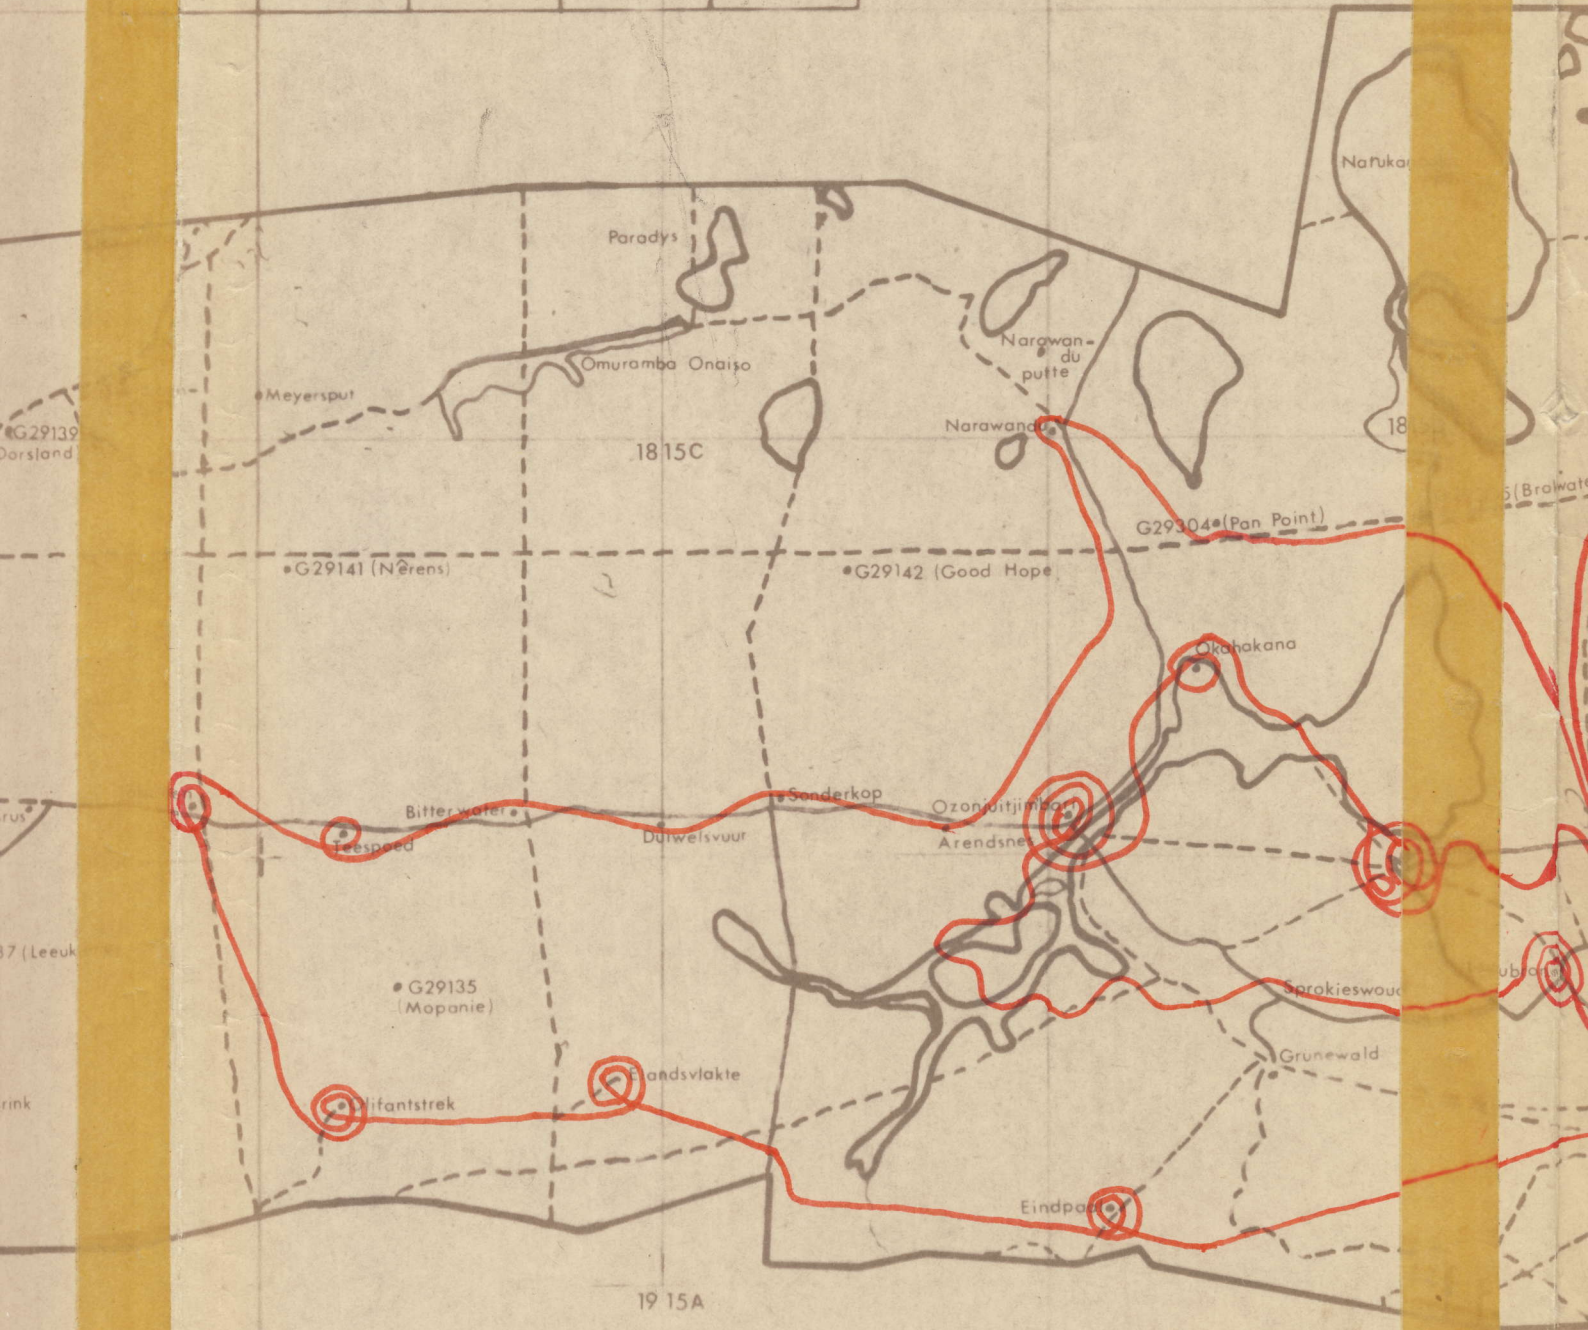

Fixed-wing censuses of plains:  
13-15 September 1977.

(Guns 20km North  
of boundary)  
To Lake  
Opouono

10 20 30 40 50 km

SKAAL  
SCALE 1: 500 000