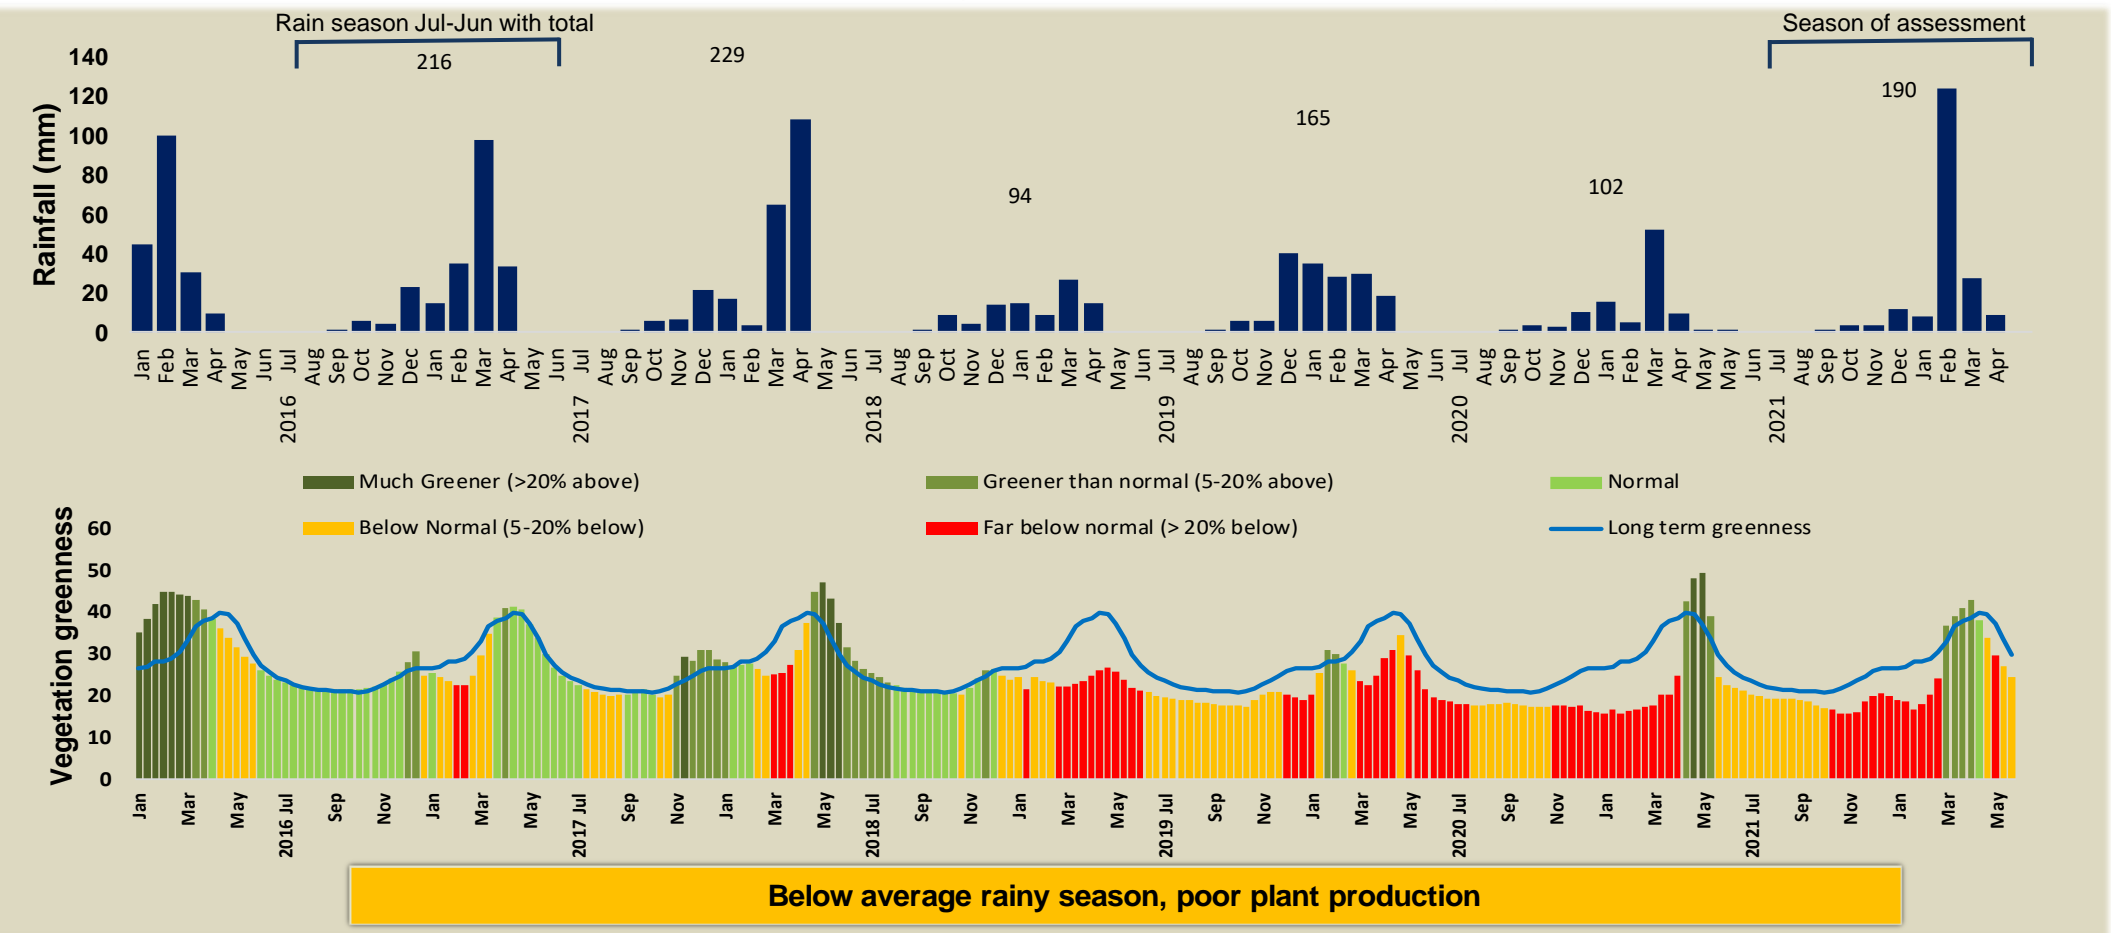

Etanga Climate and Vegetation Report

Adapting in response to the current environmental conditions ...

Seasonal trends in rainfall and vegetation (2021 / 2022 Season)

Vegetation cover trend (2000 - 2021)

Vegetation productivity (February to April) 2022

Fire management

Forage availability

Climate and vegetation patterns assist in our understanding of the status of wildlife and livestock in the conservancy for the effective management of these resources.