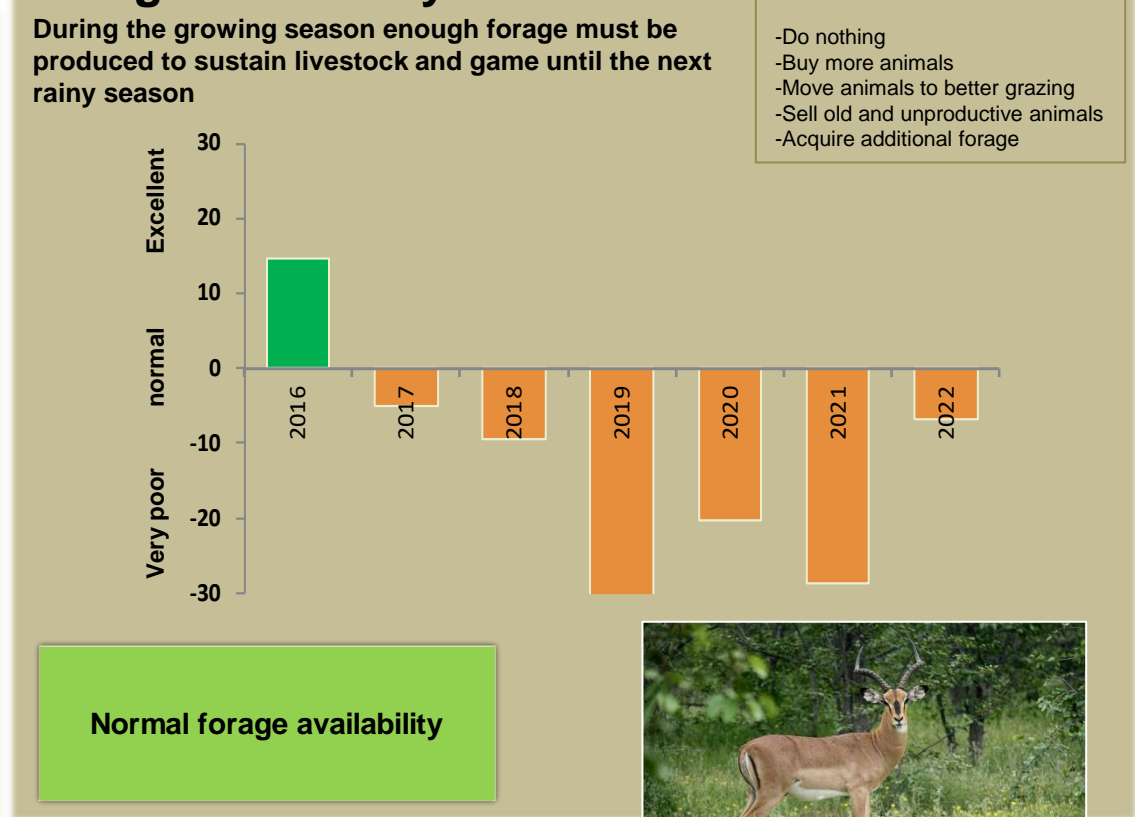

Etanga Climate and Vegetation Report

Adapting in response to the current environmental conditions ...

Seasonal trends in rainfall and vegetation (2021 / 2022 Season)

Vegetation cover trend (2000 - 2021)

Vegetation productivity (February to April) 2022

Fire management

Forage availability

Climate and vegetation patterns assist in our understanding of the status of wildlife and livestock in the conservancy for the effective management of these resources.