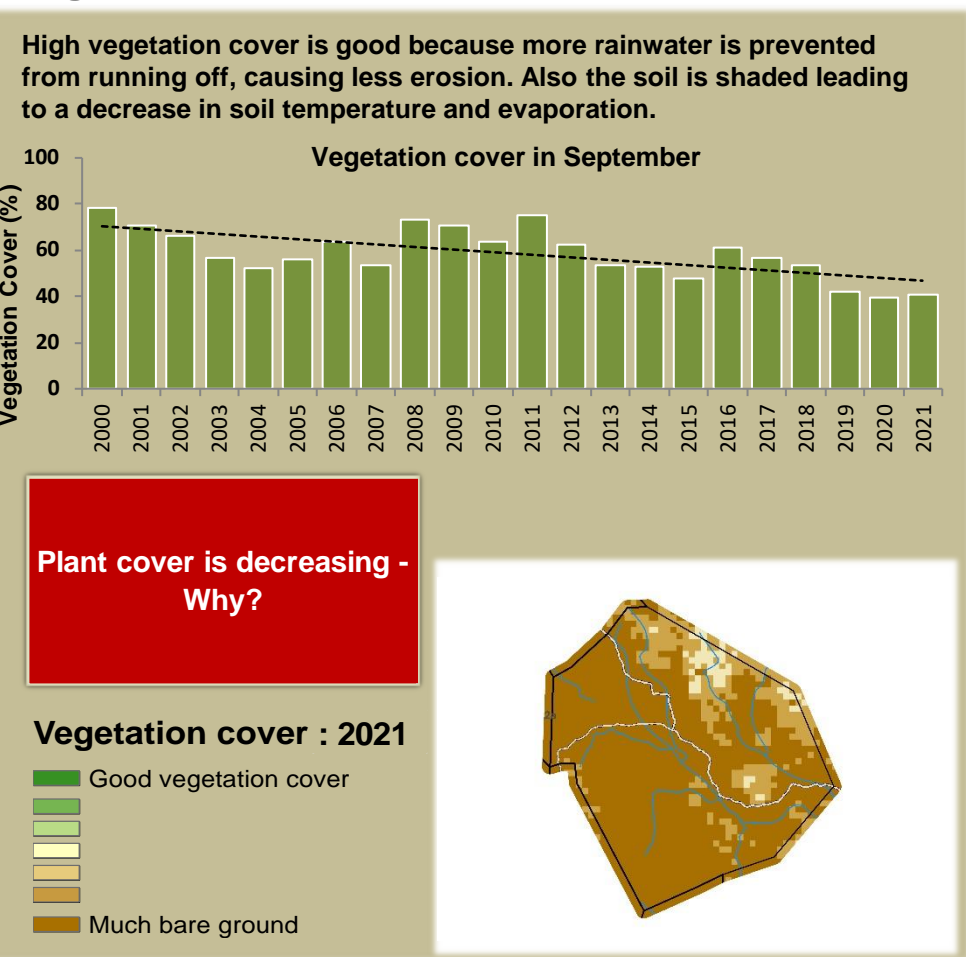

Etanga Climate and Vegetation Report

Adapting in response to the current environmental conditions ...

Seasonal trends in rainfall and vegetation (2021 / 2022 Season)

Vegetation cover trend (2000 - 2021)

Vegetation productivity (February to April) 2022

Fire management

Forage availability

Climate and vegetation patterns assist in our understanding of the status of wildlife and livestock in the conservancy for the effective management of these resources.