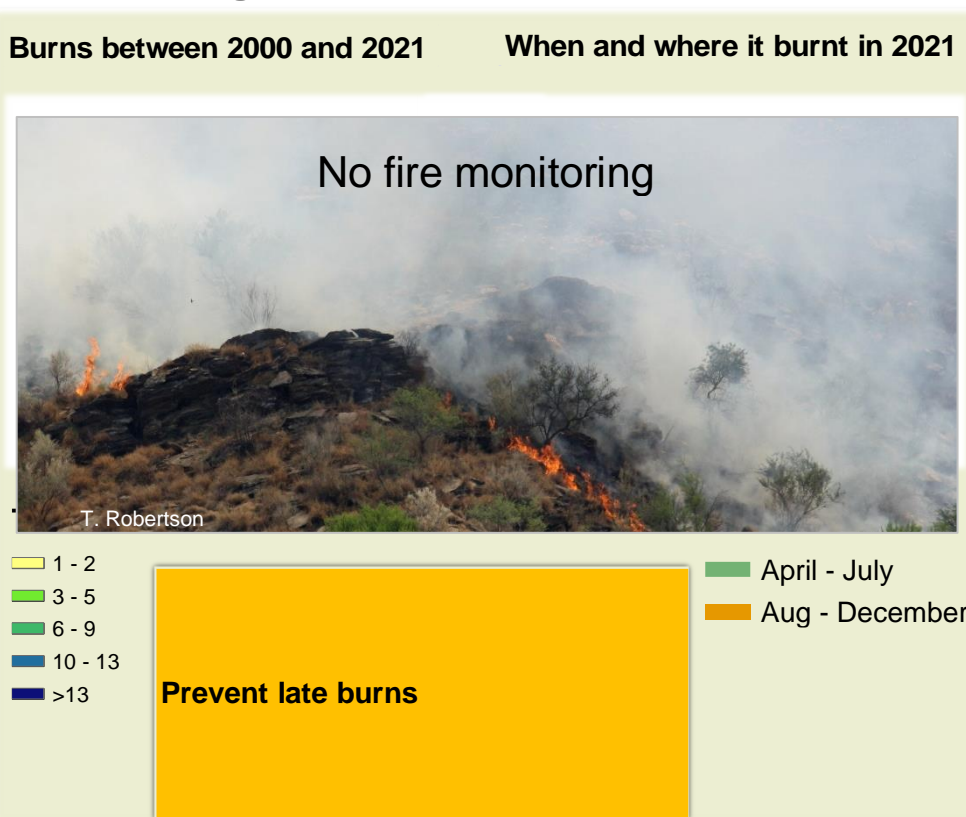

Etanga Climate and Vegetation Report

Adapting in response to the current environmental conditions ...

Seasonal trends in rainfall and vegetation (2021 / 2022 Season)

Vegetation cover trend (2000 - 2021)

Vegetation productivity (February to April) 2022

Fire management

Forage availability

Climate and vegetation patterns assist in our understanding of the status of wildlife and livestock in the conservancy for the effective management of these resources.