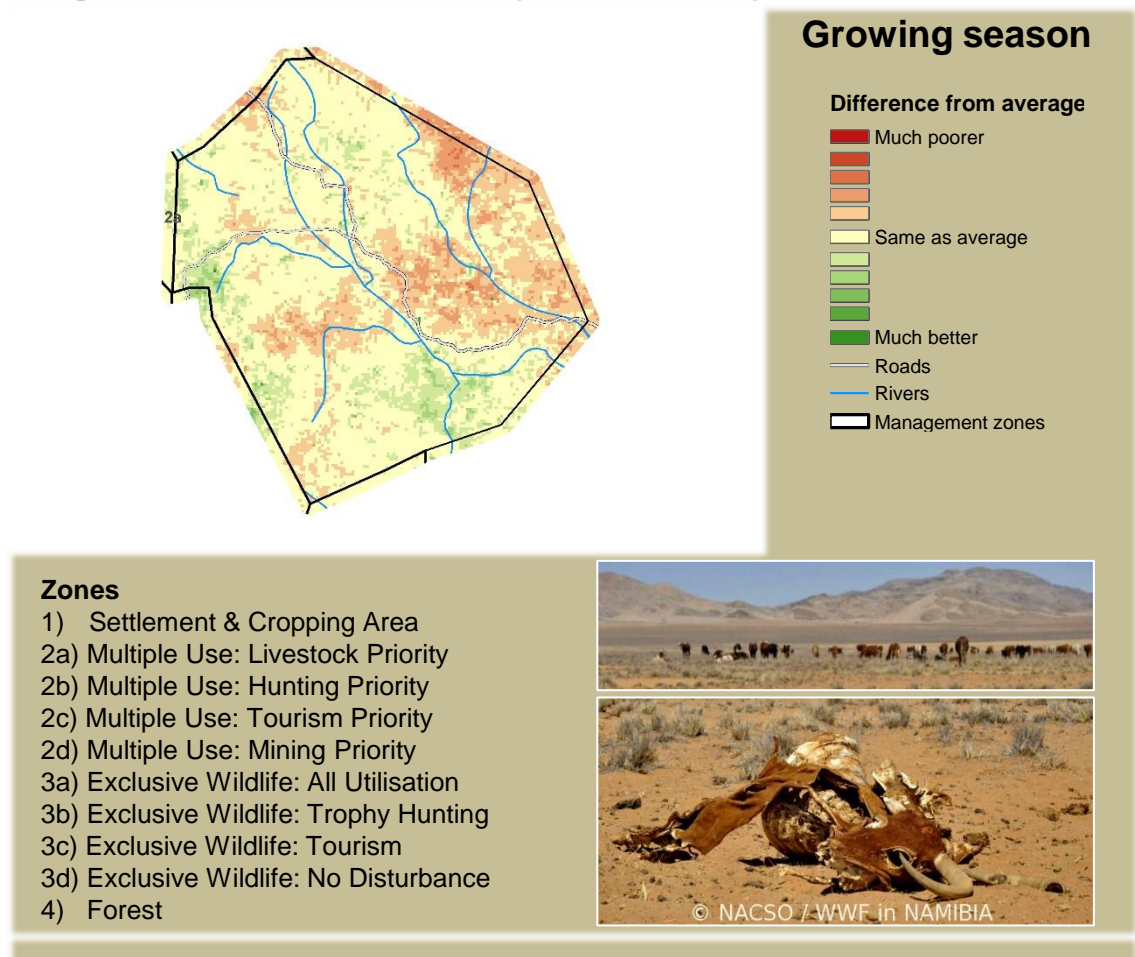

Etanga Climate and Vegetation Report

Adapting in response to the current environmental conditions ...

Seasonal trends in rainfall and vegetation (2021 / 2022 Season)

Vegetation cover trend (2000 - 2021)

Vegetation productivity (February to April) 2022

Fire management

Forage availability

Climate and vegetation patterns assist in our understanding of the status of wildlife and livestock in the conservancy for the effective management of these resources.