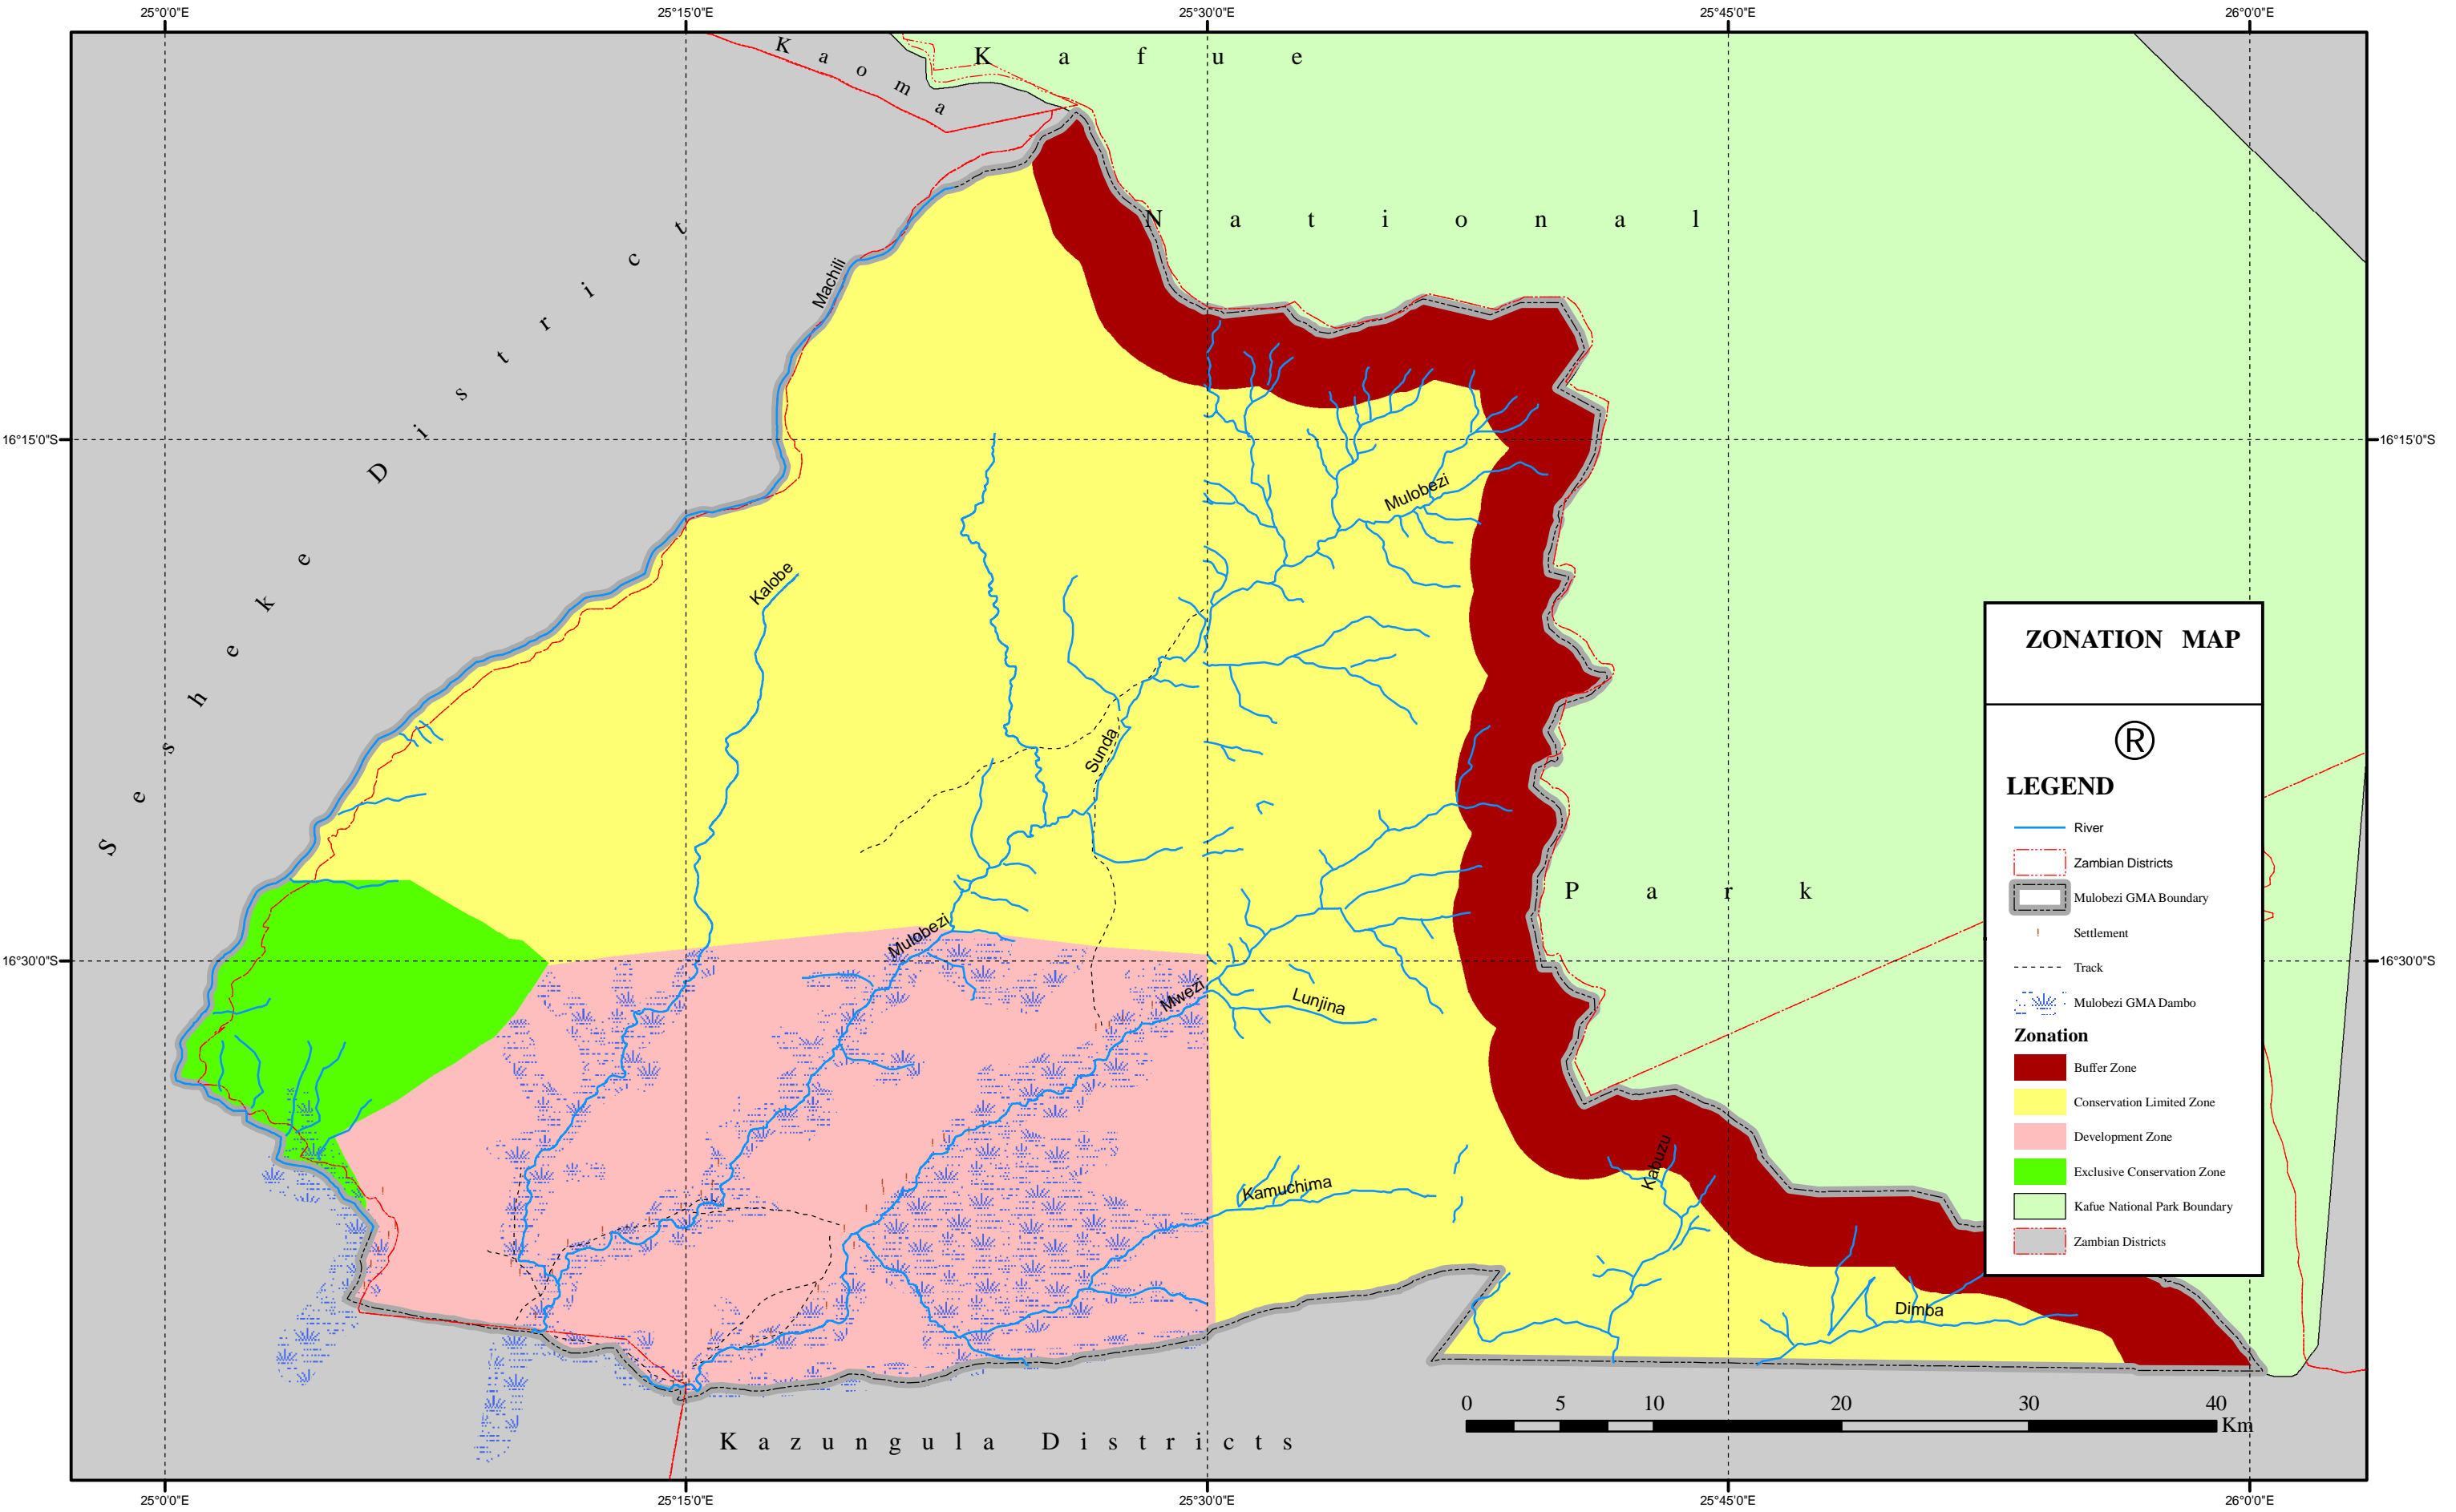

Kasonso Busanga Game Management Area

SOURCE: National Topographic Maps - Surveyor General's office-Lusaka

MILLENNIUM
CHALLENGE CORPORATION
UNITED STATES OF AMERICA

MCC gKNP GMA Situational and Livelihoods Study

Mufunta Game Management Area

Mufunta Game Management Area

MCC gKNP GMA Situational and Livelihoods Study

Mulobezi Game Management Area

ZONATION MAP

LEGEND

-  River
-  Zambian Districts
-  Mulobezi GMA Boundary
-  Settlement
-  Track
-  Mulobezi GMA Dambo

MCC gKNP GMA Situational and Livelihoods Study

Mulobezi Game Management Area

LAND TENURE MAP

LEGEND

- Settlement
- Main Road
- Mulobezi GMA Boundary
- Kafue National Park Boundary
- ▨ Dambo
- Rivers
- Motorable Track

Source: Topographic Maps from Surveyor General.