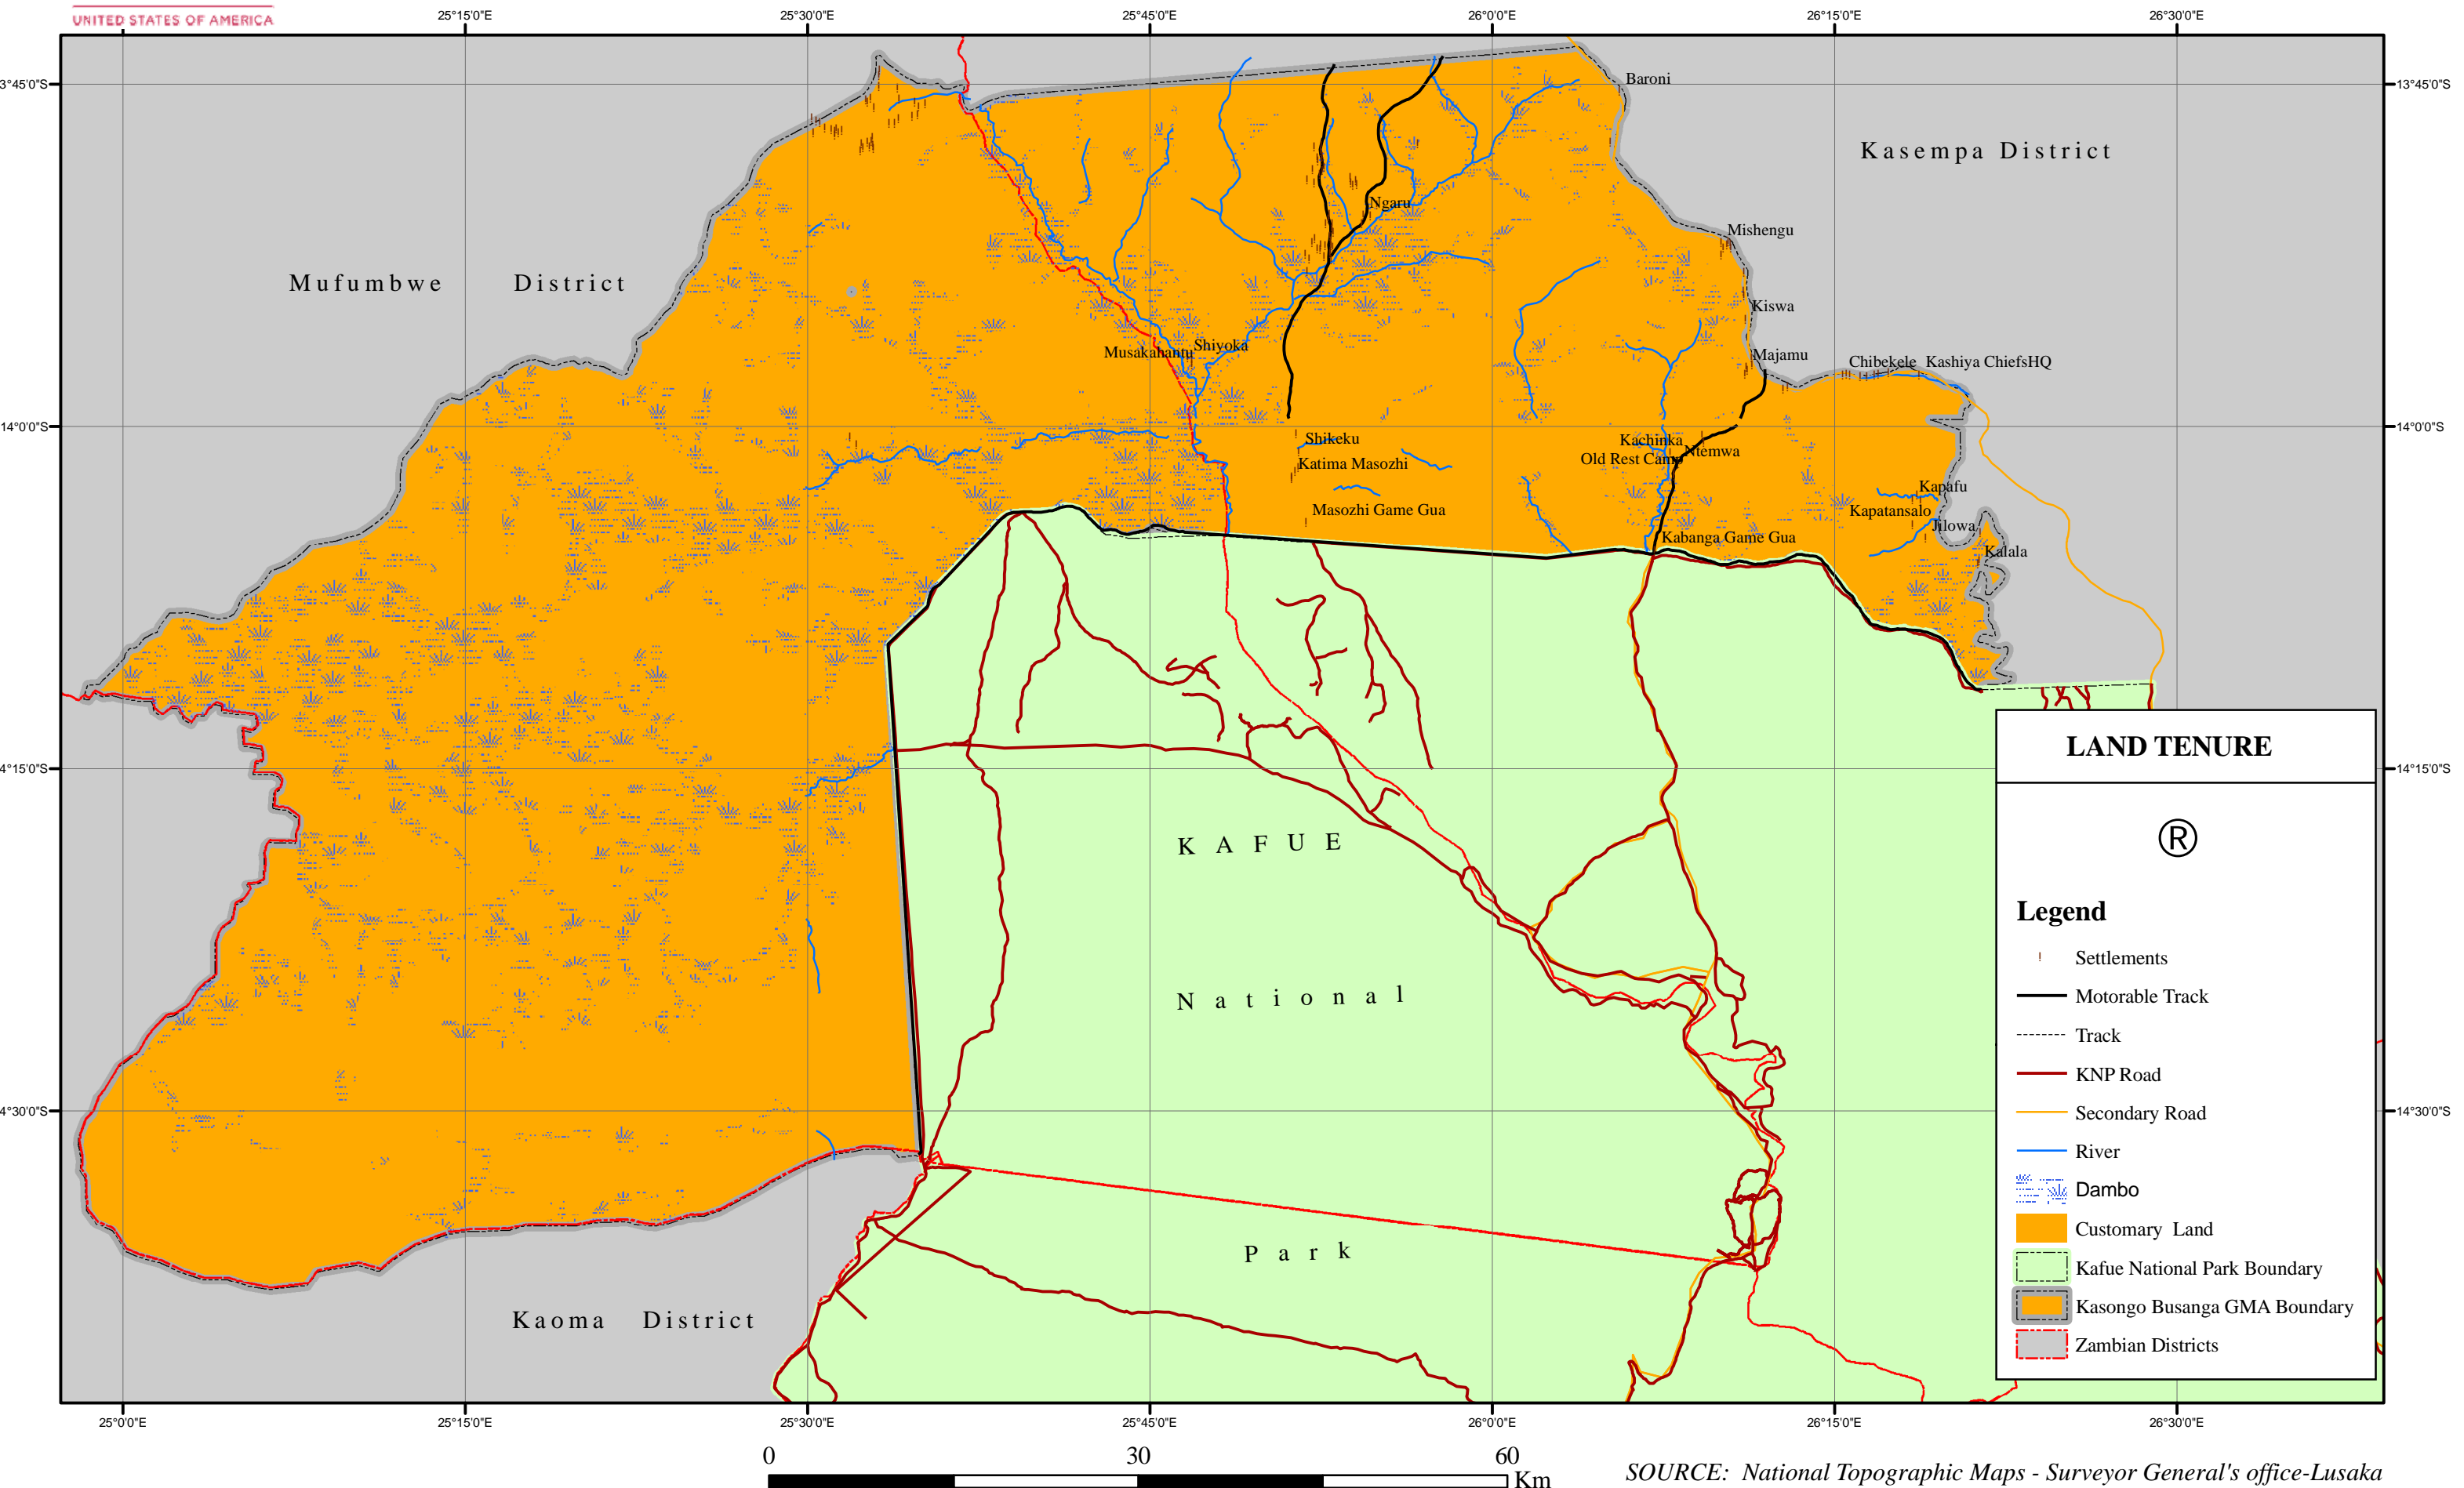

ANNEX K. SETTLEMENT DISTRIBUTION AND ZONING MAPS

KAFUE ECOSYSTEM GAME MANAGEMENT AREAS STUDY

KASONSO BUSANGA GAME MANAGEMENT AREA

MILLENNIUM
CHALLENGE CORPORATION
UNITED STATES OF AMERICA

MCC gKNP GMA Situational and Livelihoods Study

Kasonso Busanga Game Management Area

SOURCE: National Topographic Maps - Surveyor General's office-Lusaka

MILLENNIUM
CHALLENGE CORPORATION
UNITED STATES OF AMERICA

MCC gKNP GMA Situational and Livelihoods Study

Mufunta Game Management Area

Mufunta Game Management Area

MCC gKNP GMA Situational and Livelihoods Study

Mulobezi Game Management Area

ZONATION MAP

LEGEND

-  River
-  Zambian Districts
-  Mulobezi GMA Boundary
-  Settlement
-  Track
-  Mulobezi GMA Dambo

Source: Topographic Maps from Surveyor General.