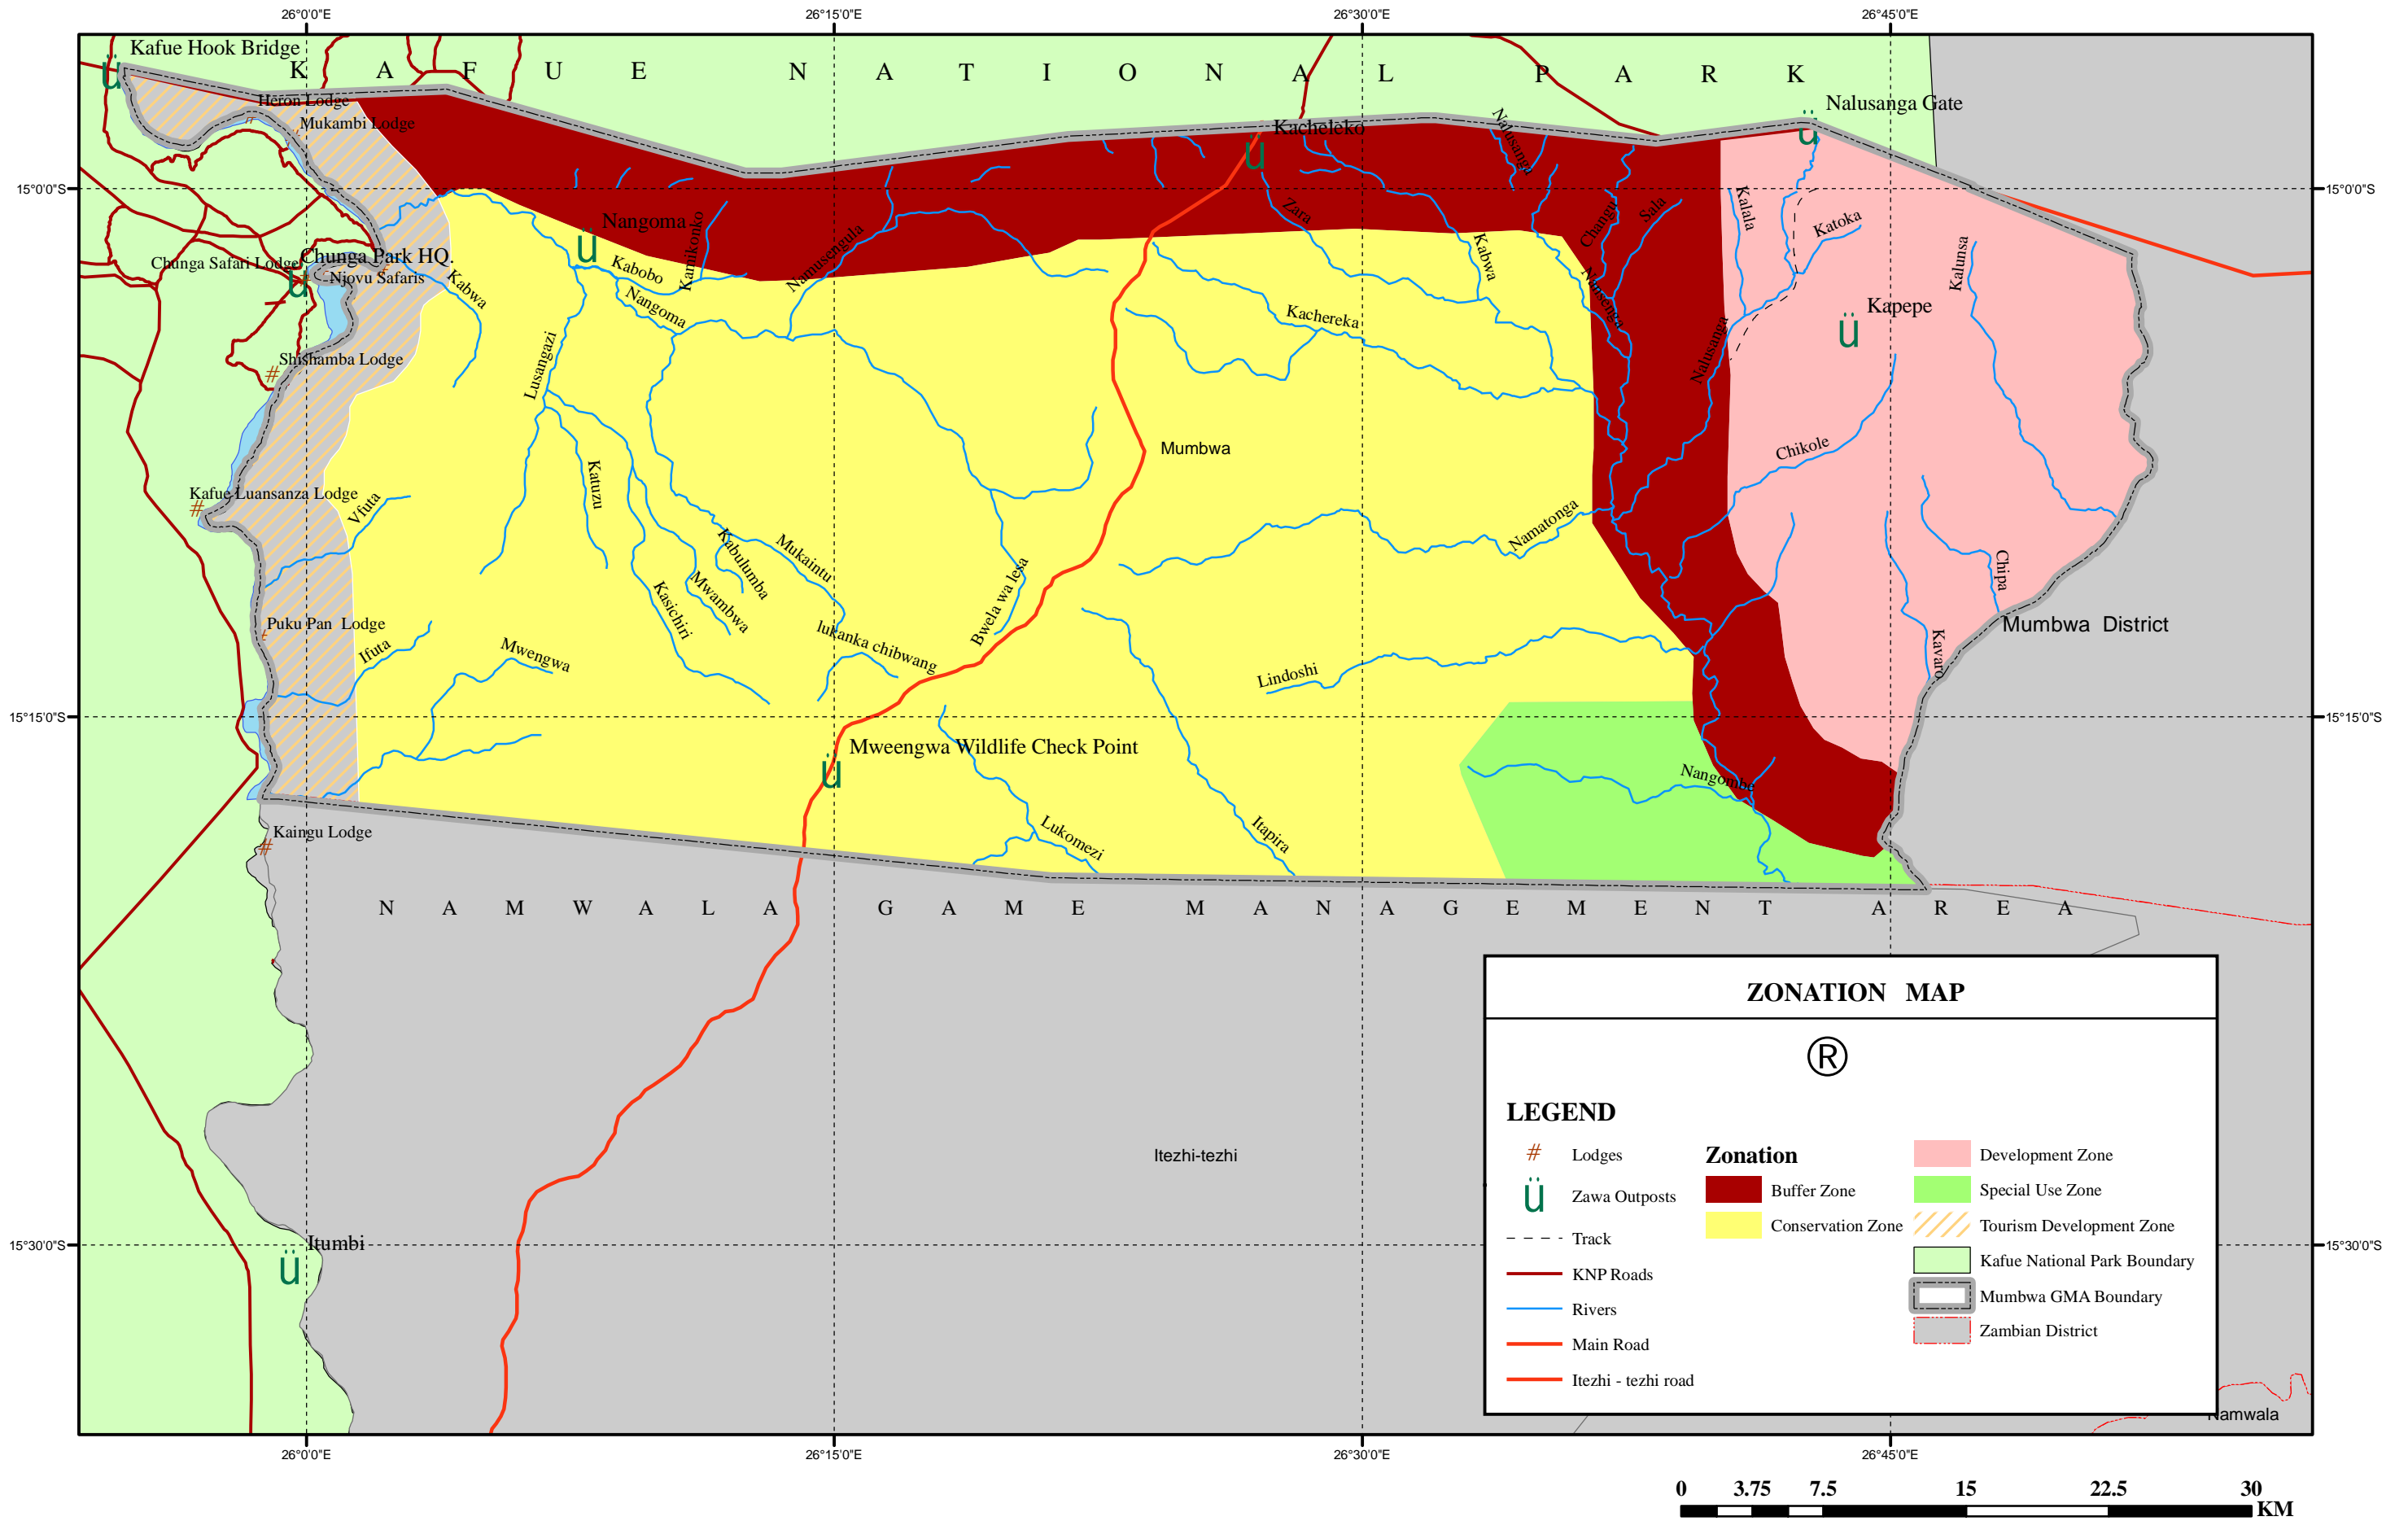

Mufunta Game Management Area

Mufunta Game Management Area

MCC gKNP GMA Situational and Livelihoods Study

Mulobezi Game Management Area

ZONATION MAP

LEGEND

-  River
-  Zambian Districts
-  Mulobezi GMA Boundary
-  Settlement
-  Track
-  Mulobezi GMA Dambo

MCC gKNP GMA Situational and Livelihoods Study

Mulobezi Game Management Area

LAND TENURE MAP

LEGEND

- Settlement
- Main Road
- Mulobezi GMA Boundary
- Kafue National Park Boundary
- ▨ Dambo
- Rivers
- Motorable Track

Land Tenure

- Customary Land
- State Land
- District Boundary

Source: Topographic maps from Surveyor General's Office

MCC gKNP GMA Situational and Livelihoods Study

Mumbwa Game Management Area

ZONATION MAP

Source: Topographic Maps from Surveyor General.