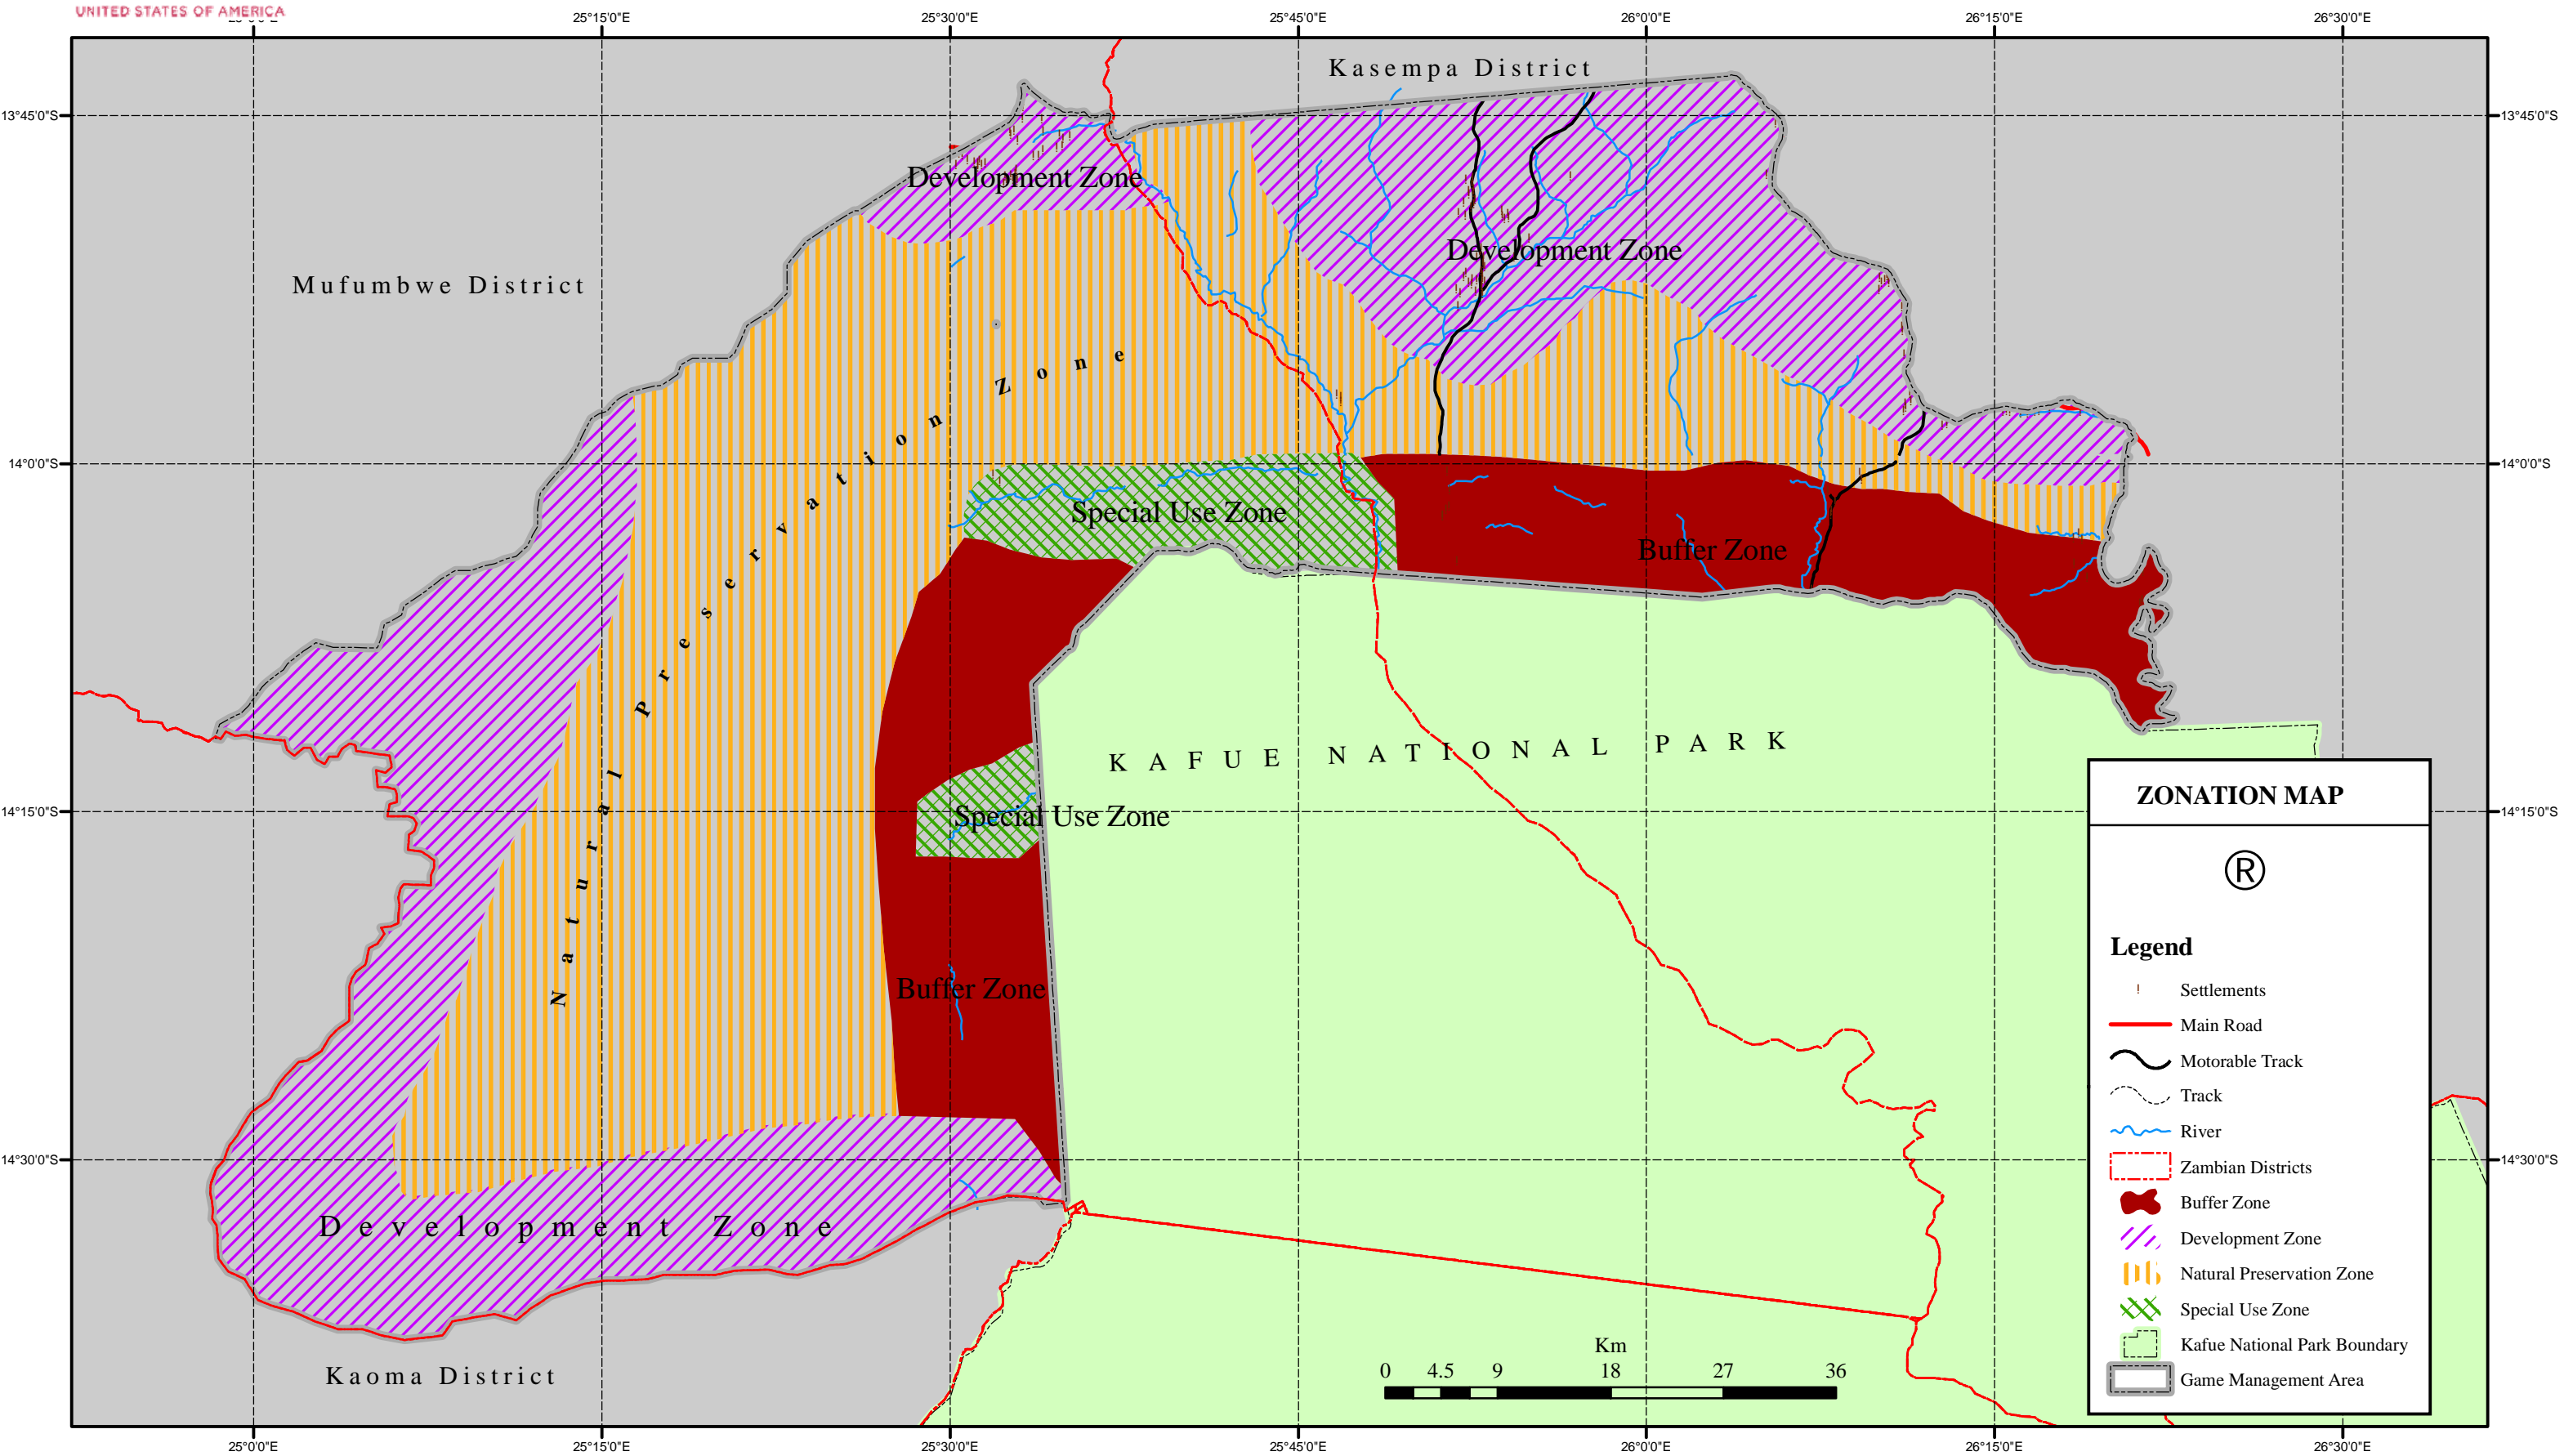

ANNEX K. SETTLEMENT DISTRIBUTION AND ZONING MAPS

KAFUE ECOSYSTEM GAME MANAGEMENT AREAS STUDY

KASONSO BUSANGA GAME MANAGEMENT AREA

MILLENNIUM
CHALLENGE CORPORATION
UNITED STATES OF AMERICA

MCC gKNP GMA Situational and Livelihoods Study

Kasonso Busanga Game Management Area

SOURCE: National Topographic Maps - Surveyor General's office-Lusaka

MILLENNIUM
CHALLENGE CORPORATION
UNITED STATES OF AMERICA

MCC gKNP GMA Situational and Livelihoods Study

Mufunta Game Management Area

Mufunta Game Management Area

MCC gKNP GMA Situational and Livelihoods Study

Mulobezi Game Management Area

ZONATION MAP

LEGEND

-  River
-  Zambian Districts
-  Mulobezi GMA Boundary
-  Settlement
-  Track
-  Mulobezi GMA Dambo

Source: Topographic Maps from Surveyor General.