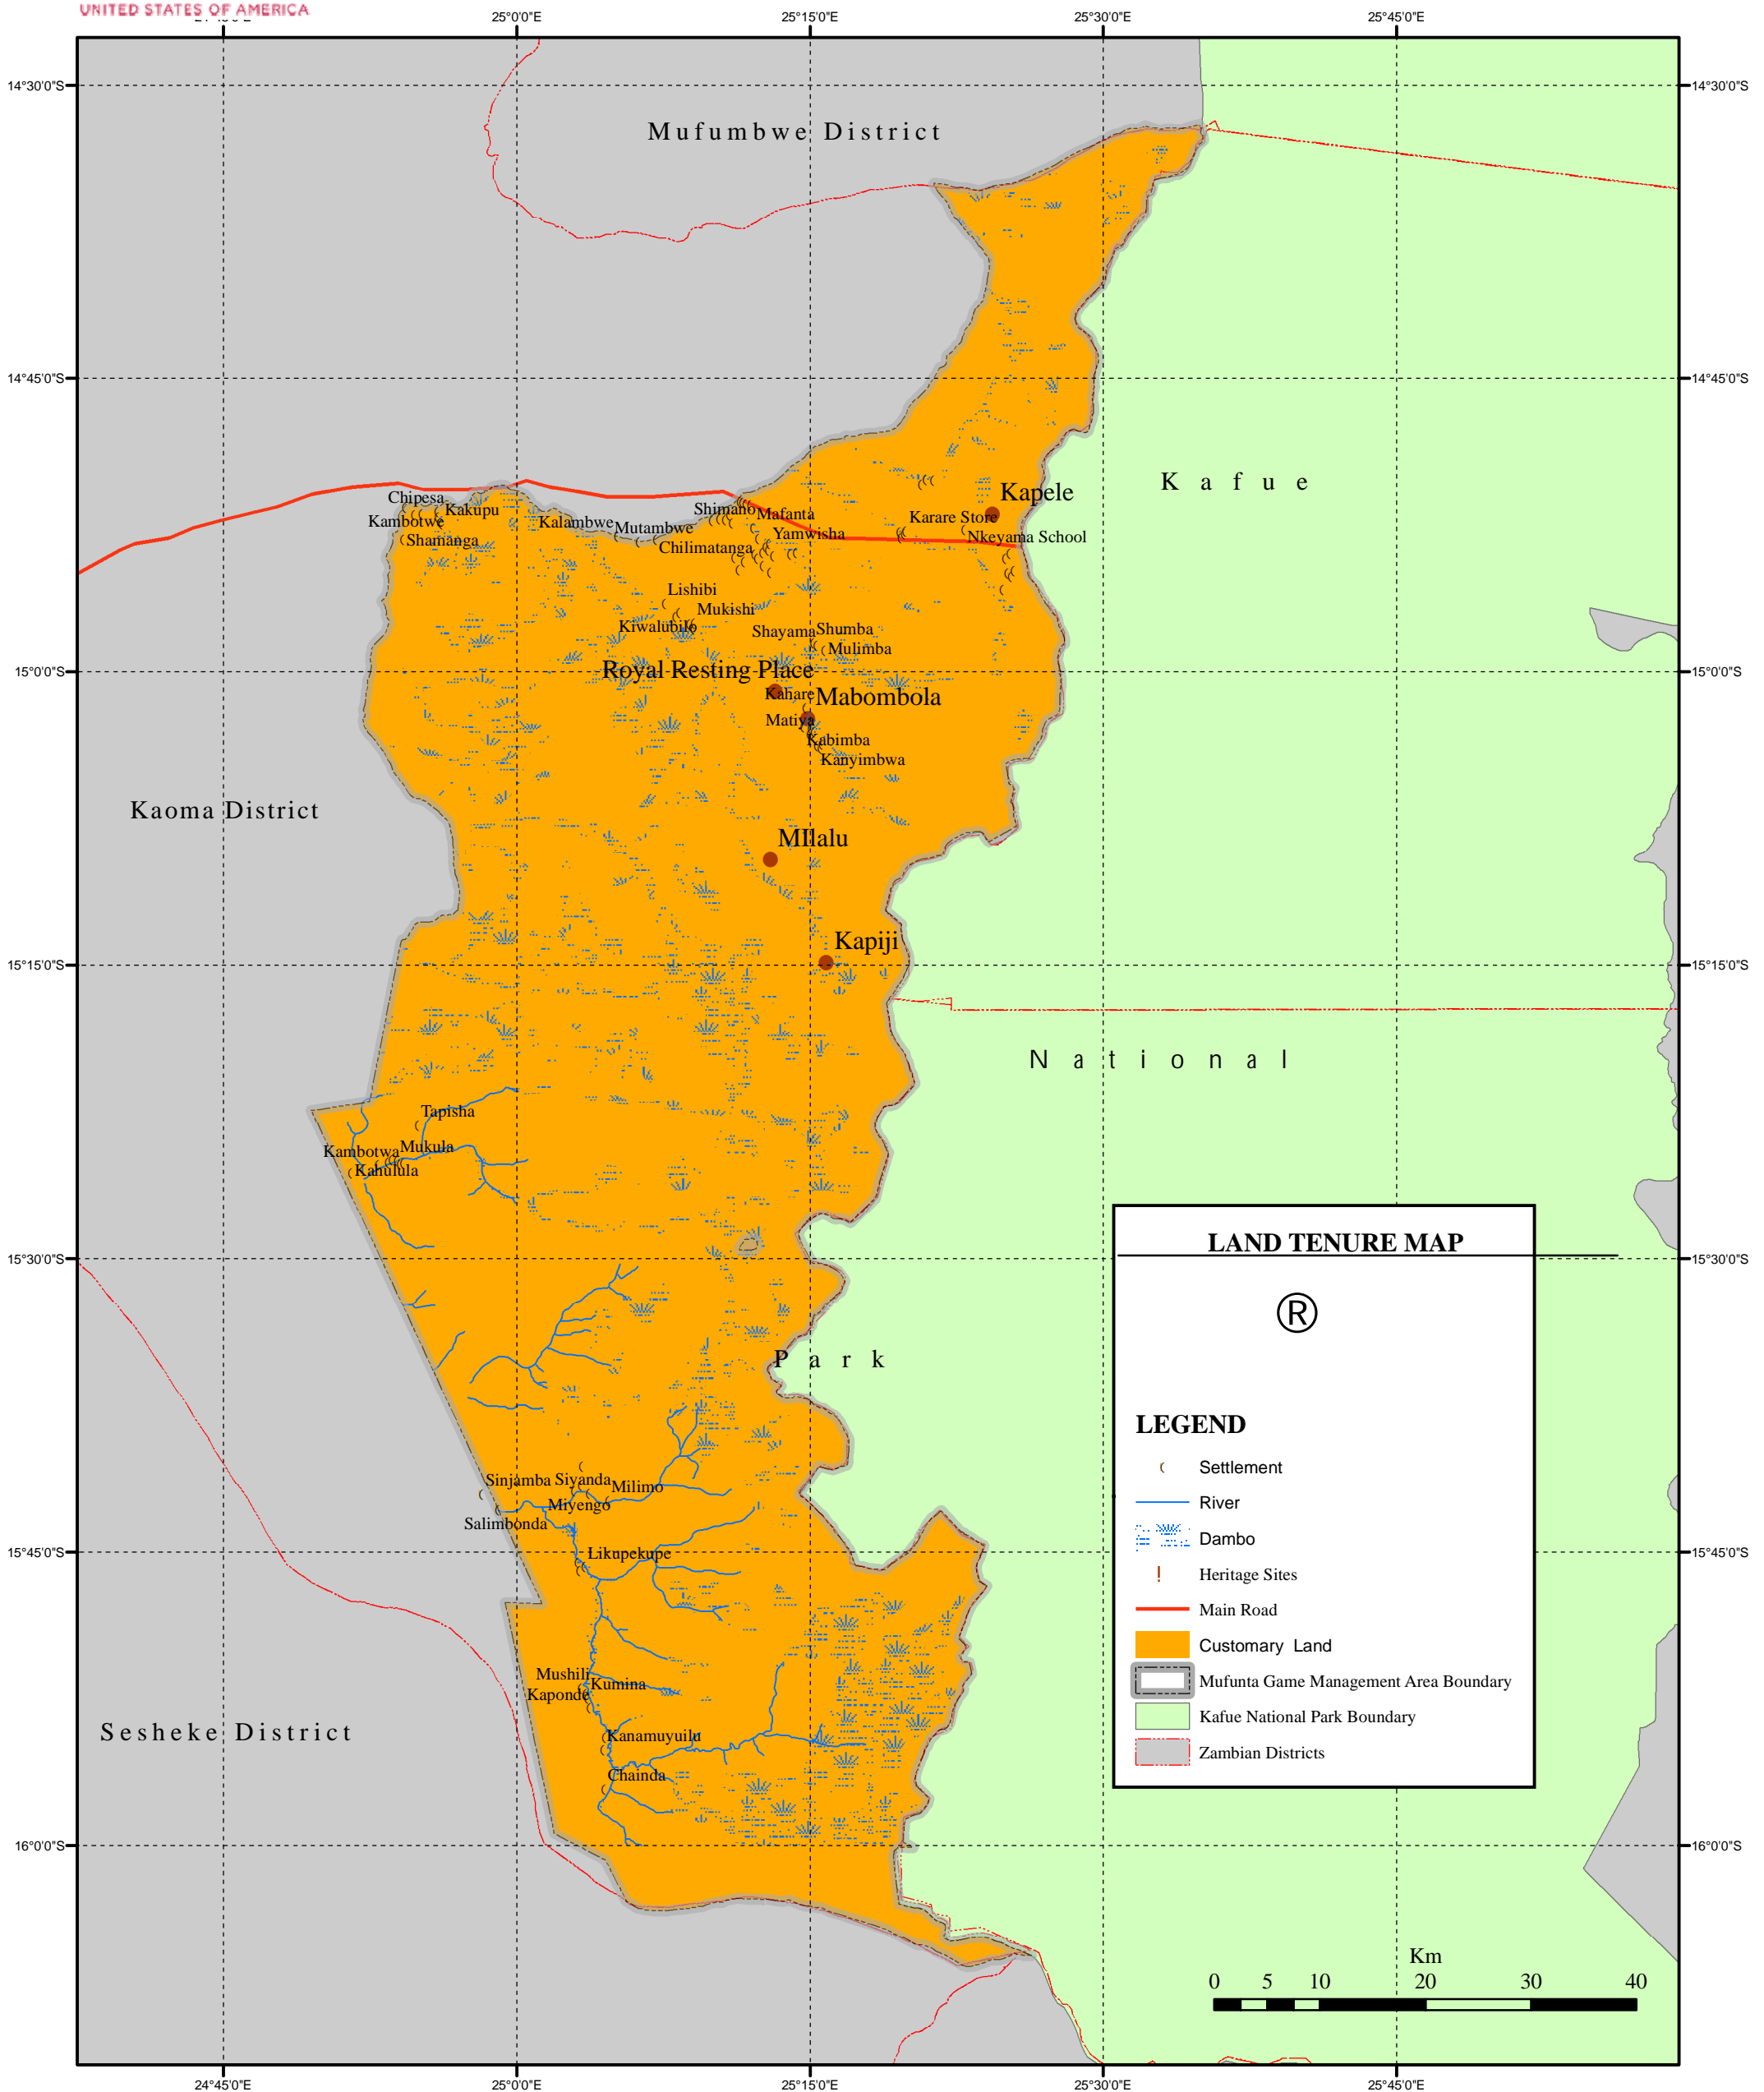

ANNEX K. SETTLEMENT DISTRIBUTION AND ZONING MAPS

KAFUE ECOSYSTEM GAME MANAGEMENT AREAS STUDY

KASONSO BUSANGA GAME MANAGEMENT AREA

MILLENNIUM
CHALLENGE CORPORATION
UNITED STATES OF AMERICA

MCC gKNP GMA Situational and Livelihoods Study

Kasonso Busanga Game Management Area

SOURCE: National Topographic Maps - Surveyor General's office-Lusaka

MILLENNIUM
CHALLENGE CORPORATION
UNITED STATES OF AMERICA

MCC gKNP GMA Situational and Livelihoods Study

Mufunta Game Management Area

Mufunta Game Management Area

MCC gKNP GMA Situational and Livelihoods Study

Mulobezi Game Management Area

ZONATION MAP

LEGEND

-  River
-  Zambian Districts
-  Mulobezi GMA Boundary
-  Settlement
-  Track
-  Mulobezi GMA Dambo

Source: Topographic Maps from Surveyor General.