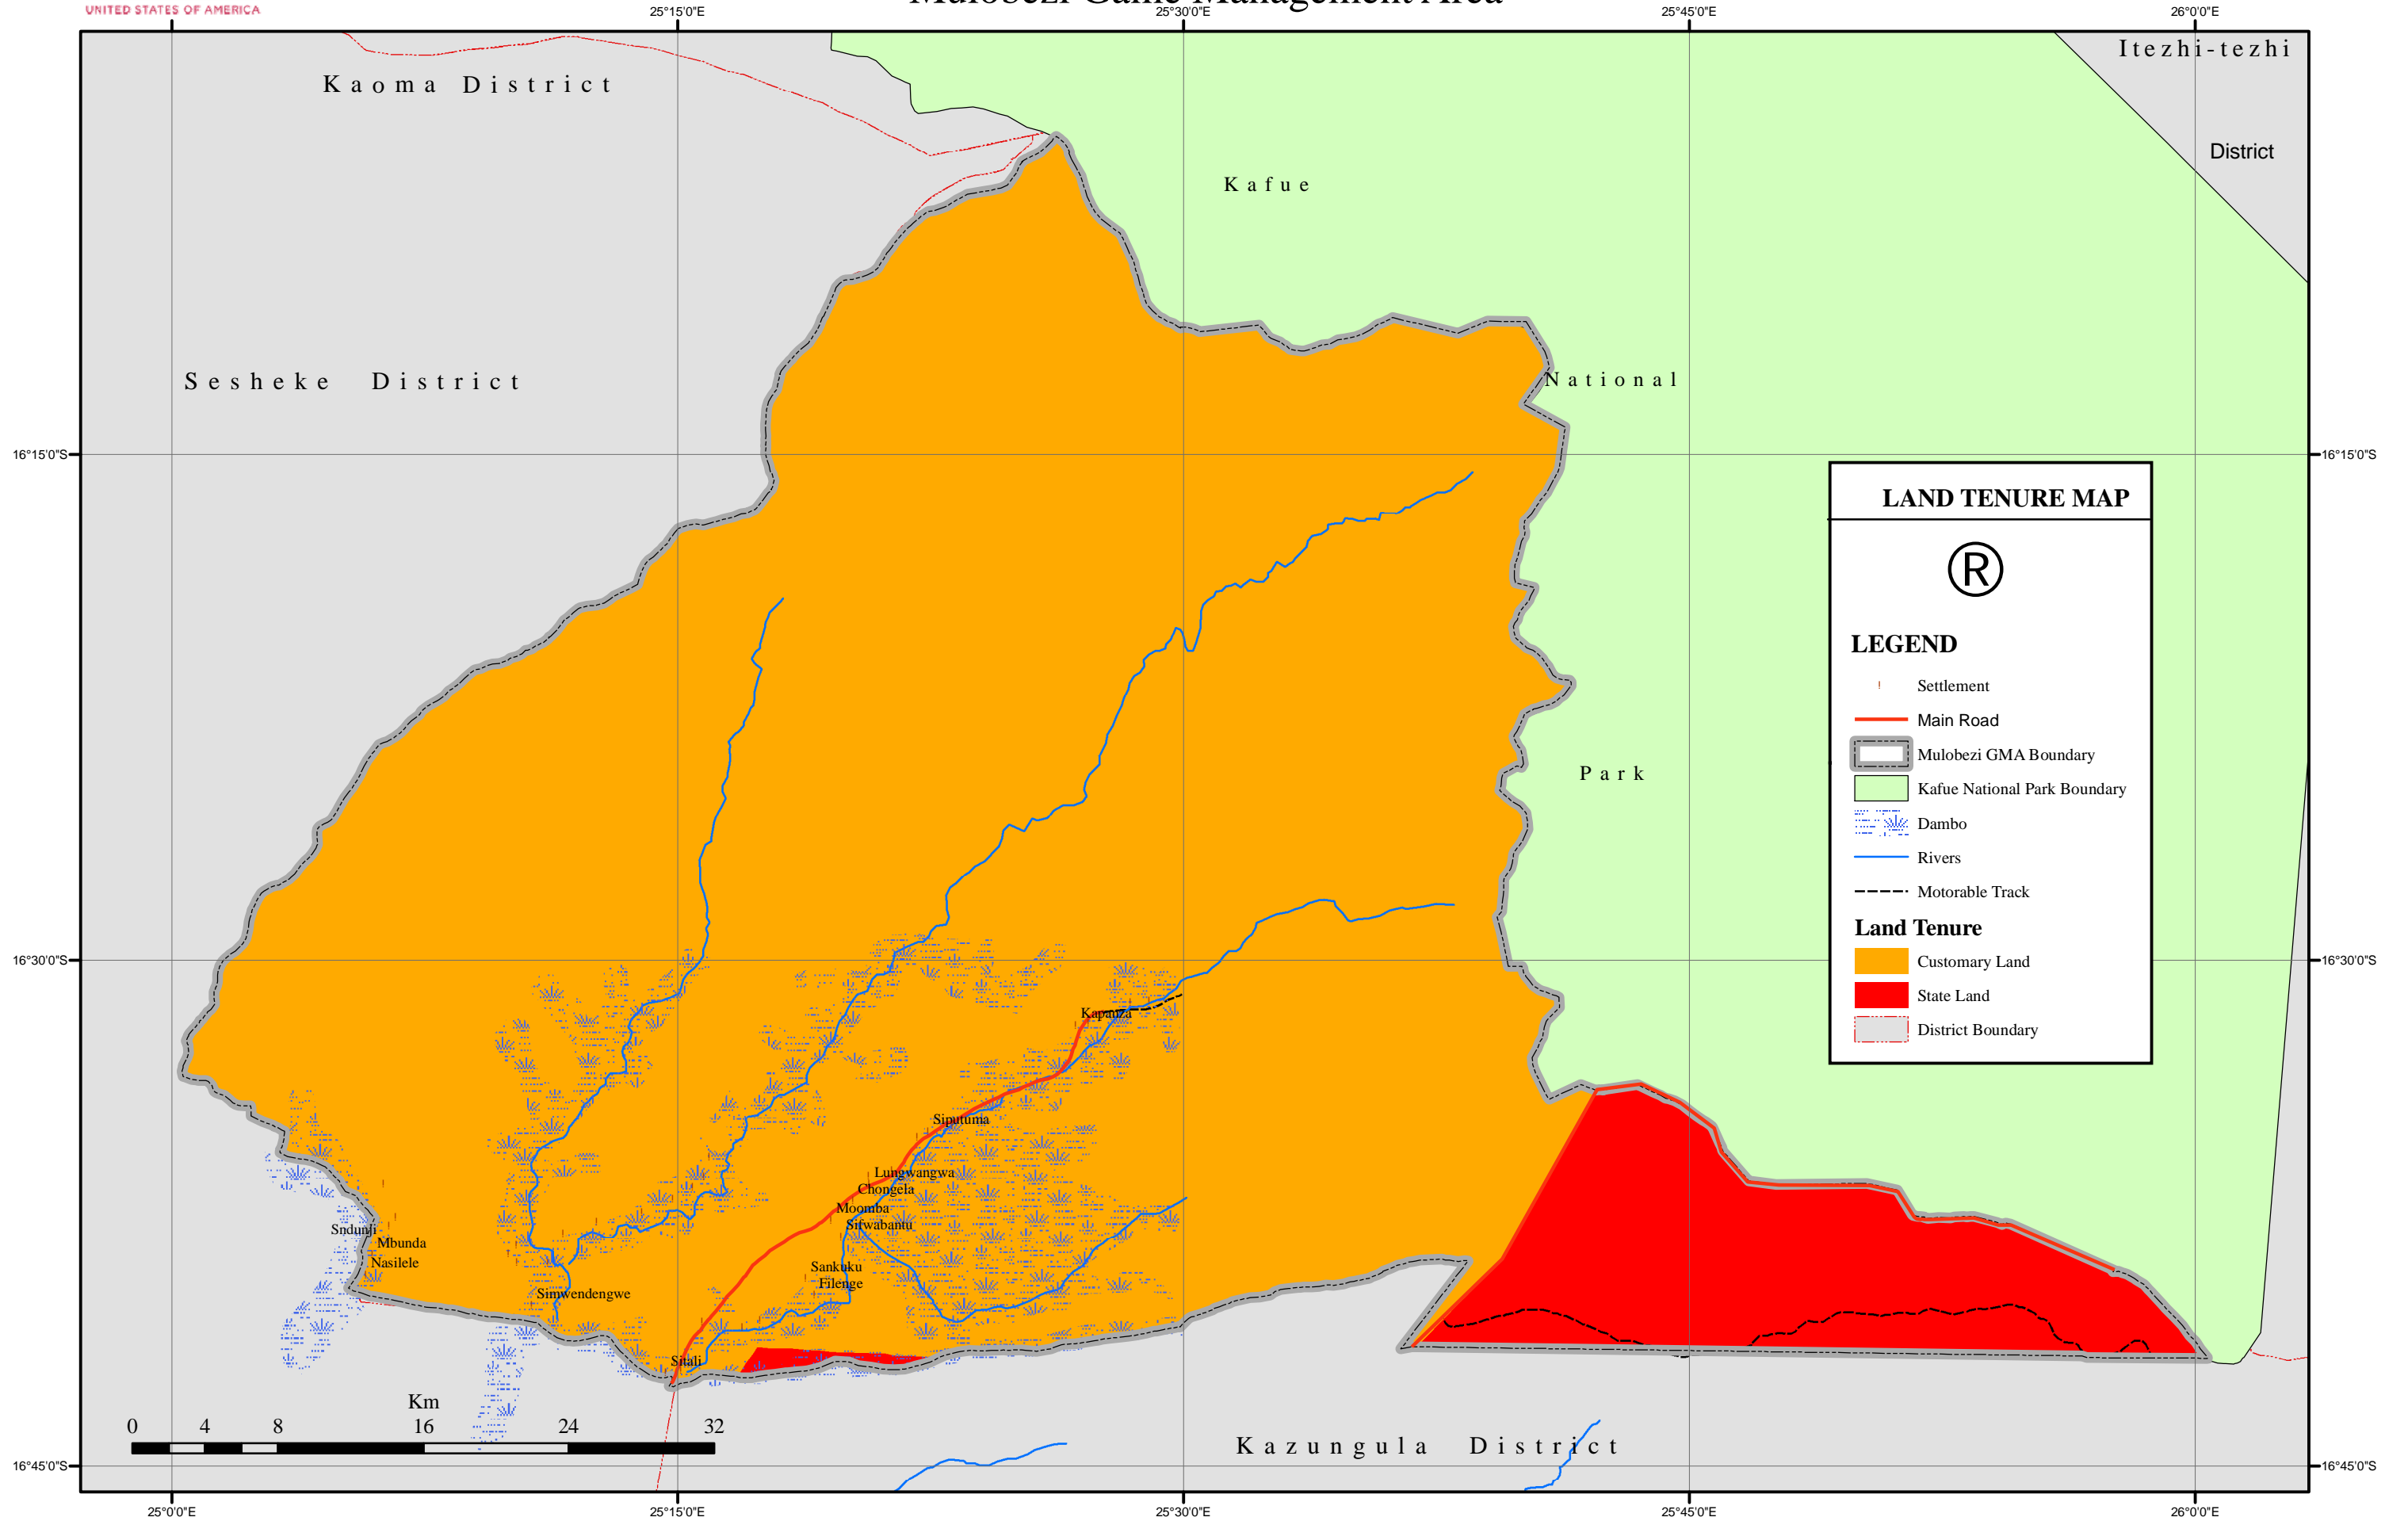

Mufunta Game Management Area

Mufunta Game Management Area

MCC gKNP GMA Situational and Livelihoods Study

Mulobezi Game Management Area

ZONATION MAP

LEGEND

-  River
-  Zambian Districts
-  Mulobezi GMA Boundary
-  Settlement
-  Track
-  Mulobezi GMA Dambo

Zonation

-  Buffer Zone
-  Conservation Limited Zone
-  Development Zone
-  Exclusive Conservation Zone
-  Kafue National Park Boundary
-  Zambian Districts

MILLENNIUM
CHALLENGE CORPORATION
UNITED STATES OF AMERICA

MCC gKNP GMA Situational and Livelihoods Study

Mulobezi Game Management Area

LAND TENURE MAP

LEGEND

- Settlement
- Main Road
- Mulobezi GMA Boundary
- Kafue National Park Boundary
- ▨ Dambo
- Rivers
- Motorable Track

Source: Topographic Maps from Surveyor General.