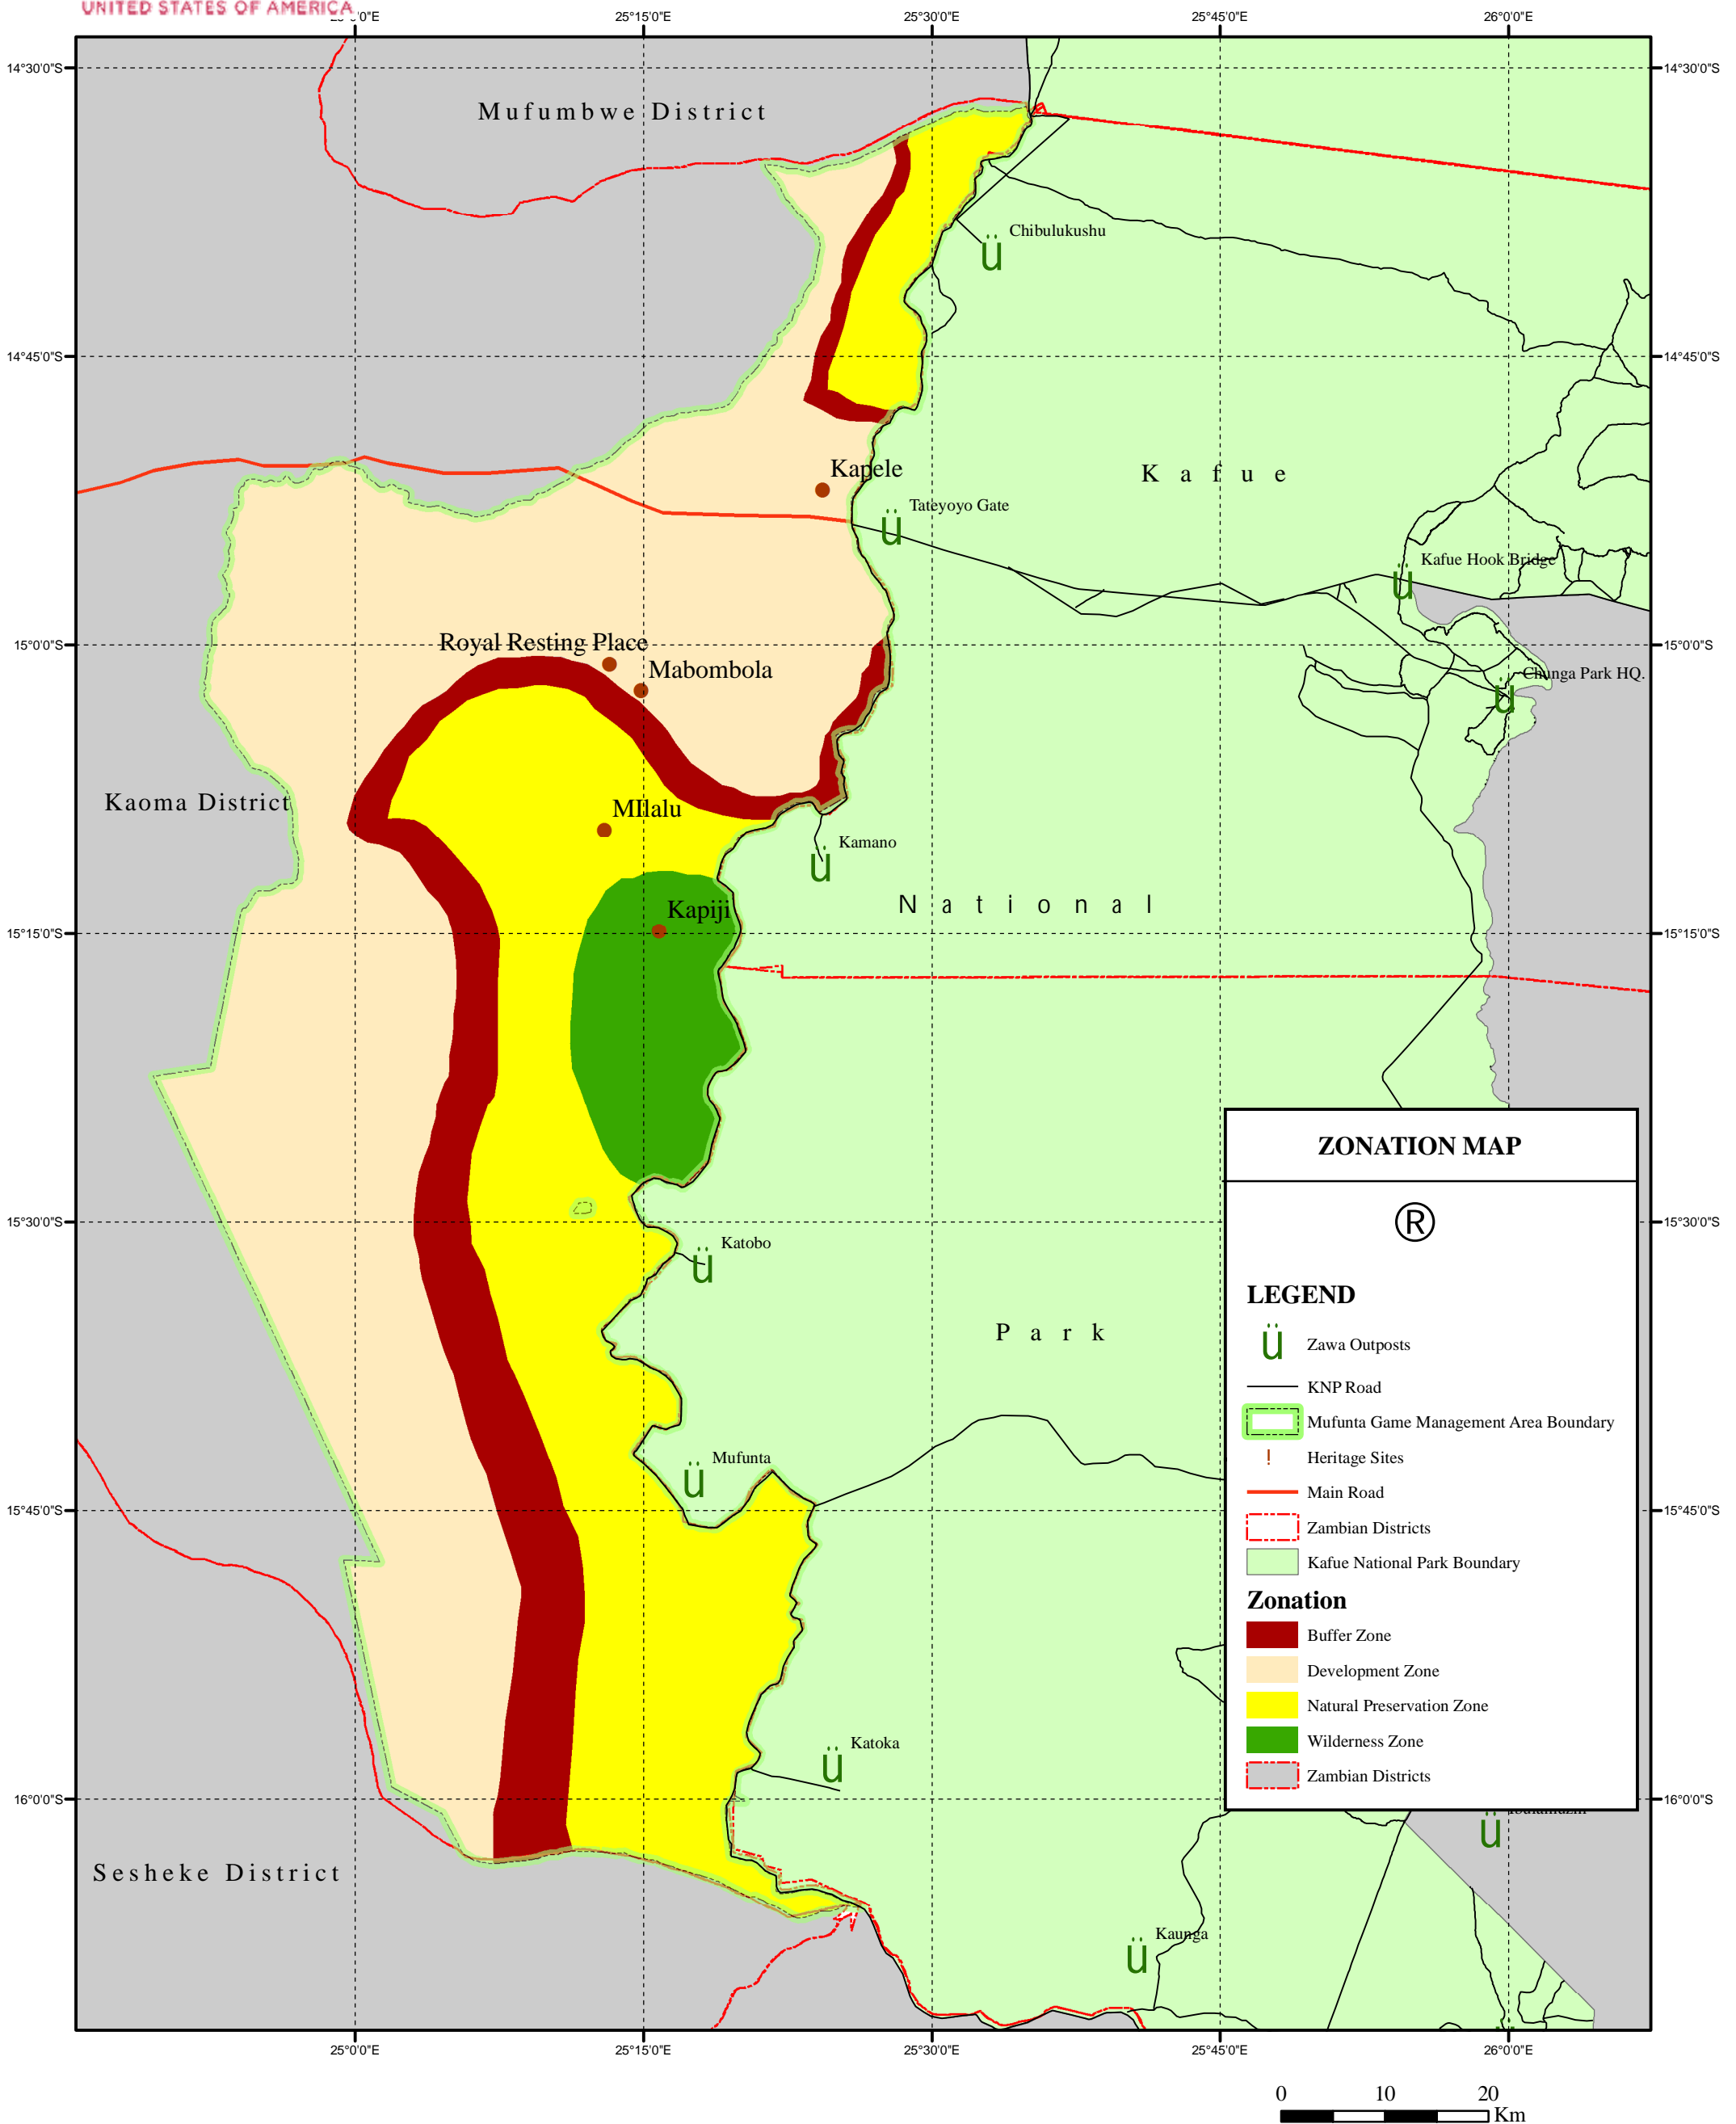

ANNEX K. SETTLEMENT DISTRIBUTION AND ZONING MAPS

KAFUE ECOSYSTEM GAME MANAGEMENT AREAS STUDY

KASONSO BUSANGA GAME MANAGEMENT AREA

MILLENNIUM
CHALLENGE CORPORATION
UNITED STATES OF AMERICA

MCC gKNP GMA Situational and Livelihoods Study

Kasonso Busanga Game Management Area

SOURCE: National Topographic Maps - Surveyor General's office-Lusaka

MILLENNIUM
CHALLENGE CORPORATION
UNITED STATES OF AMERICA

MCC gKNP GMA Situational and Livelihoods Study

Mufunta Game Management Area

Mufunta Game Management Area

MCC gKNP GMA Situational and Livelihoods Study

Mulobezi Game Management Area

ZONATION MAP

LEGEND

-  River
-  Zambian Districts
-  Mulobezi GMA Boundary
-  Settlement
-  Track
-  Mulobezi GMA Dambo

Source: Topographic Maps from Surveyor General.