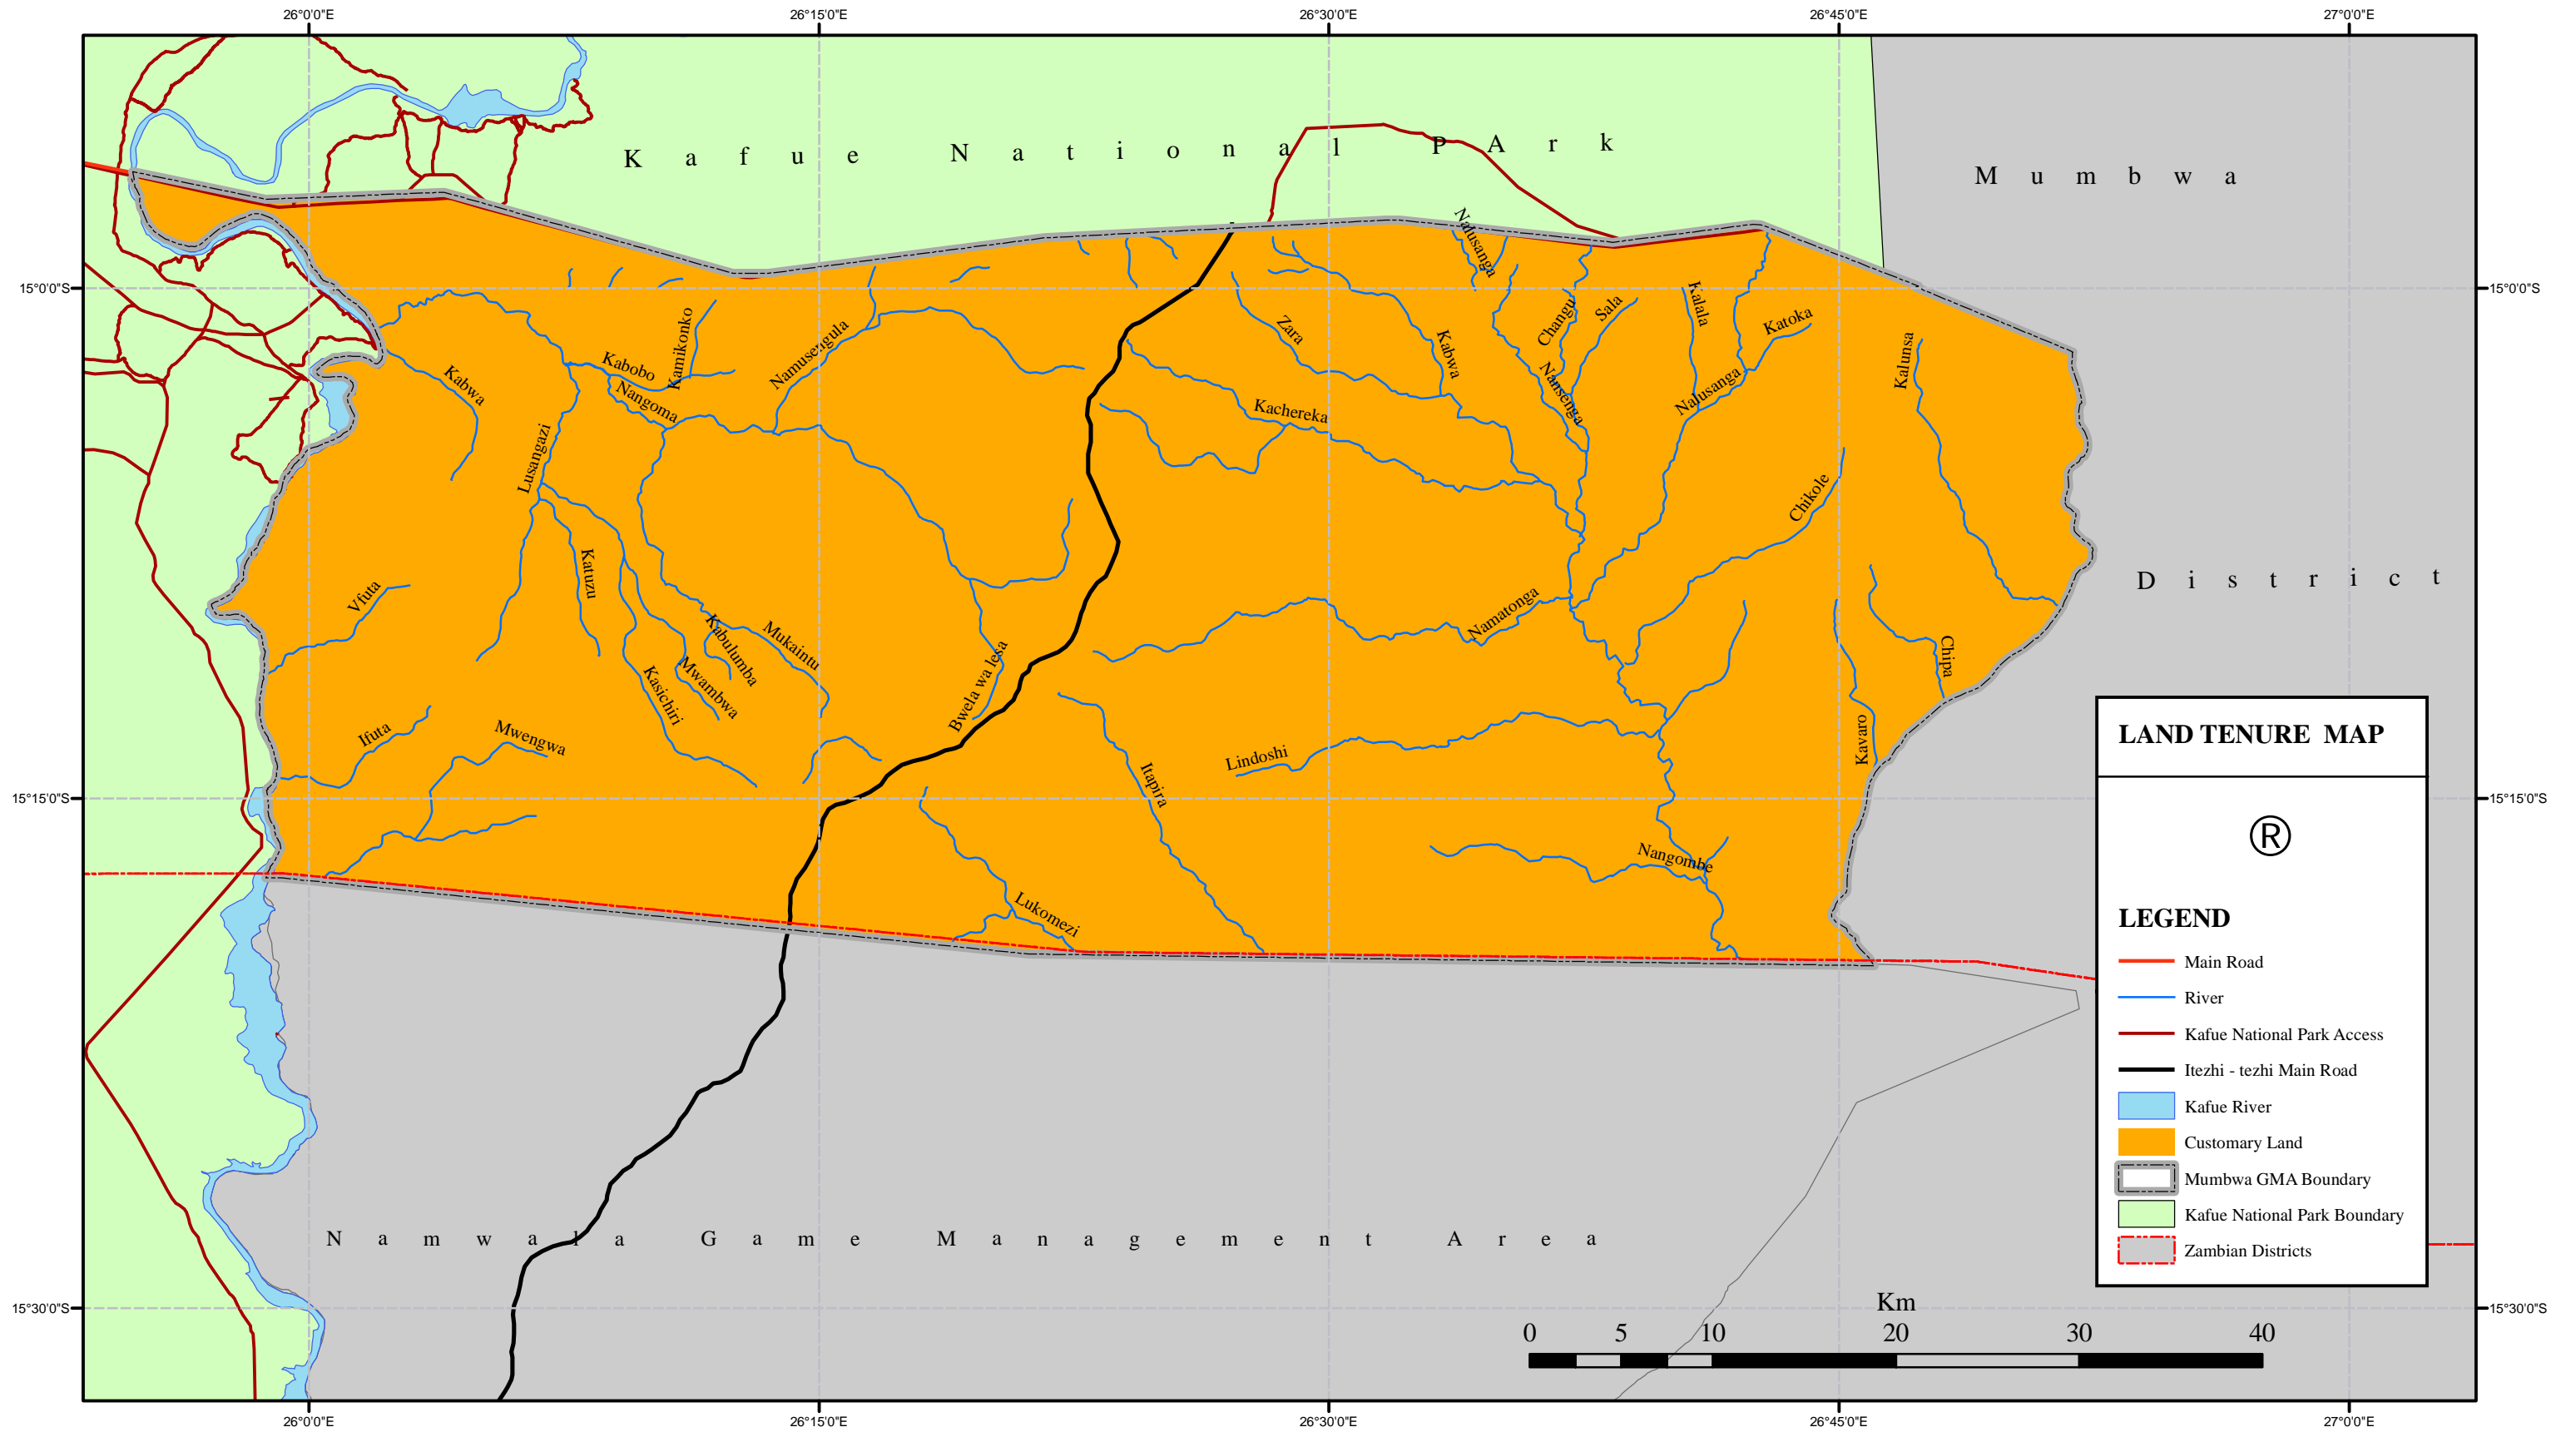

MCC gKNP GMA Situational and Livelihoods Study

Mumbwa Game Management Area

LAND TENURE MAP

®

LEGEND

- Main Road
- River
- Kafue National Park Access
- Itezhi - tezhi Main Road
- Kafue River
- Customary Land
- Mumbwa GMA Boundary
- Kafue National Park Boundary
- Zambian Districts

Source: Topographic Maps from Surveyor General.