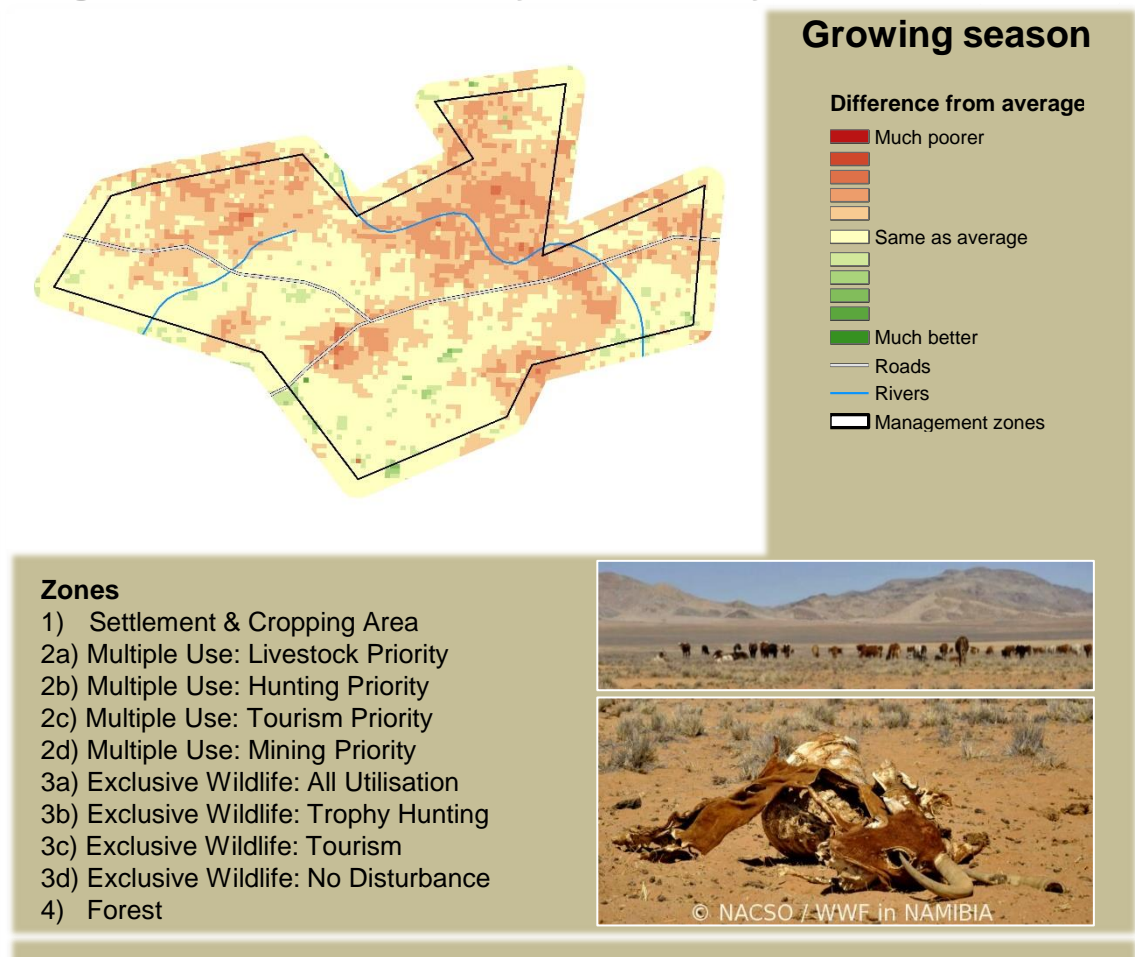

Adapting in response to the current environmental conditions ...

Seasonal trends in rainfall and vegetation (2021 / 2022 Season)

Vegetation cover trend (2000 - 2021)

Vegetation productivity (February to April) 2022

Fire management

Forage availability

Climate and vegetation patterns assist in our understanding of the status of wildlife and livestock in the conservancy for the effective management of these resources.