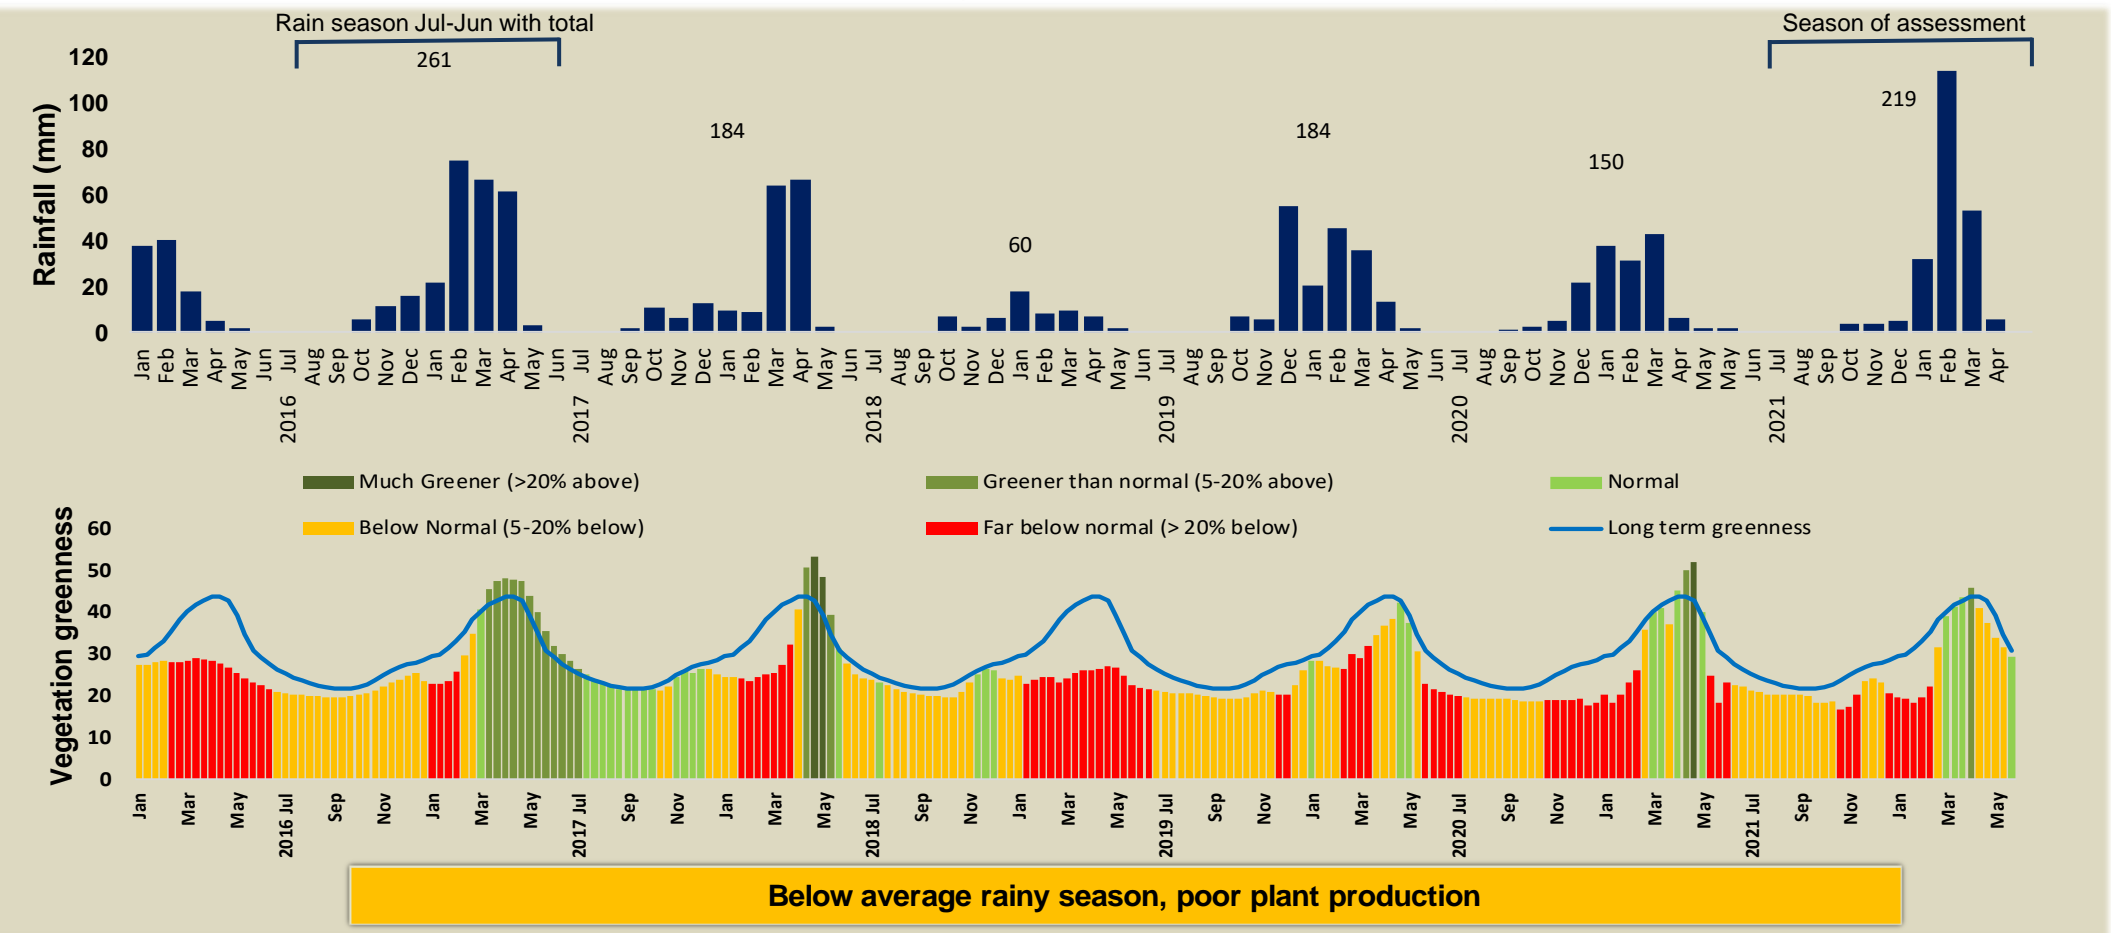

Adapting in response to the current environmental conditions ...

Seasonal trends in rainfall and vegetation (2021 / 2022 Season)

Vegetation cover trend (2000 - 2021)

Vegetation productivity (February to April) 2022

Fire management

Forage availability

Climate and vegetation patterns assist in our understanding of the status of wildlife and livestock in the conservancy for the effective management of these resources.