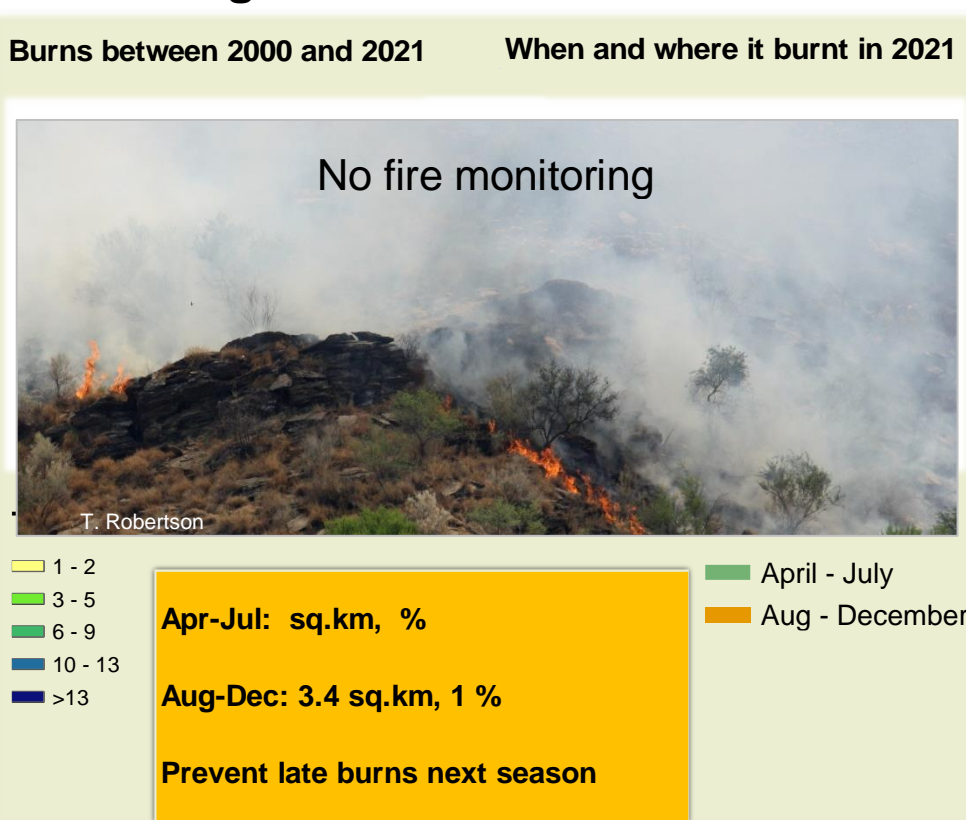

Adapting in response to the current environmental conditions ...

Seasonal trends in rainfall and vegetation (2021 / 2022 Season)

Vegetation cover trend (2000 - 2021)

Vegetation productivity (February to April) 2022

Fire management

Forage availability

Climate and vegetation patterns assist in our understanding of the status of wildlife and livestock in the conservancy for the effective management of these resources.