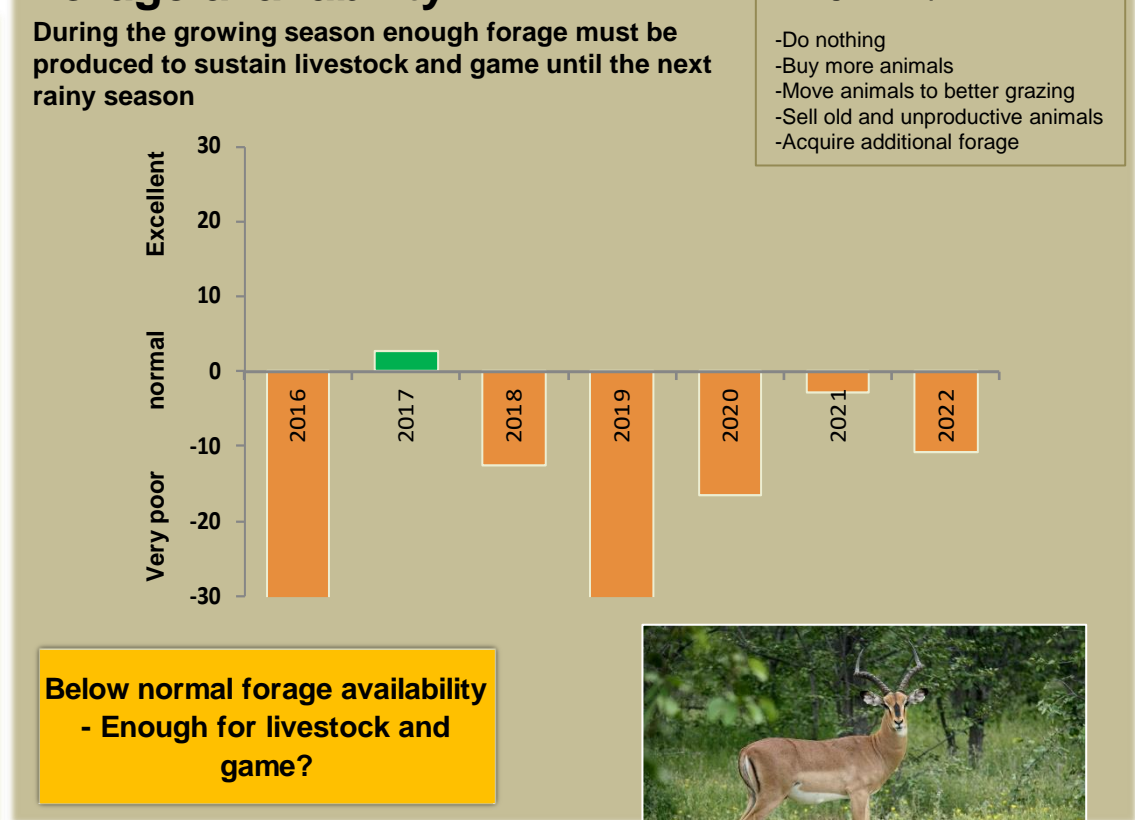

Adapting in response to the current environmental conditions ...

Seasonal trends in rainfall and vegetation (2021 / 2022 Season)

Vegetation cover trend (2000 - 2021)

Vegetation productivity (February to April) 2022

Fire management

Forage availability

Climate and vegetation patterns assist in our understanding of the status of wildlife and livestock in the conservancy for the effective management of these resources.