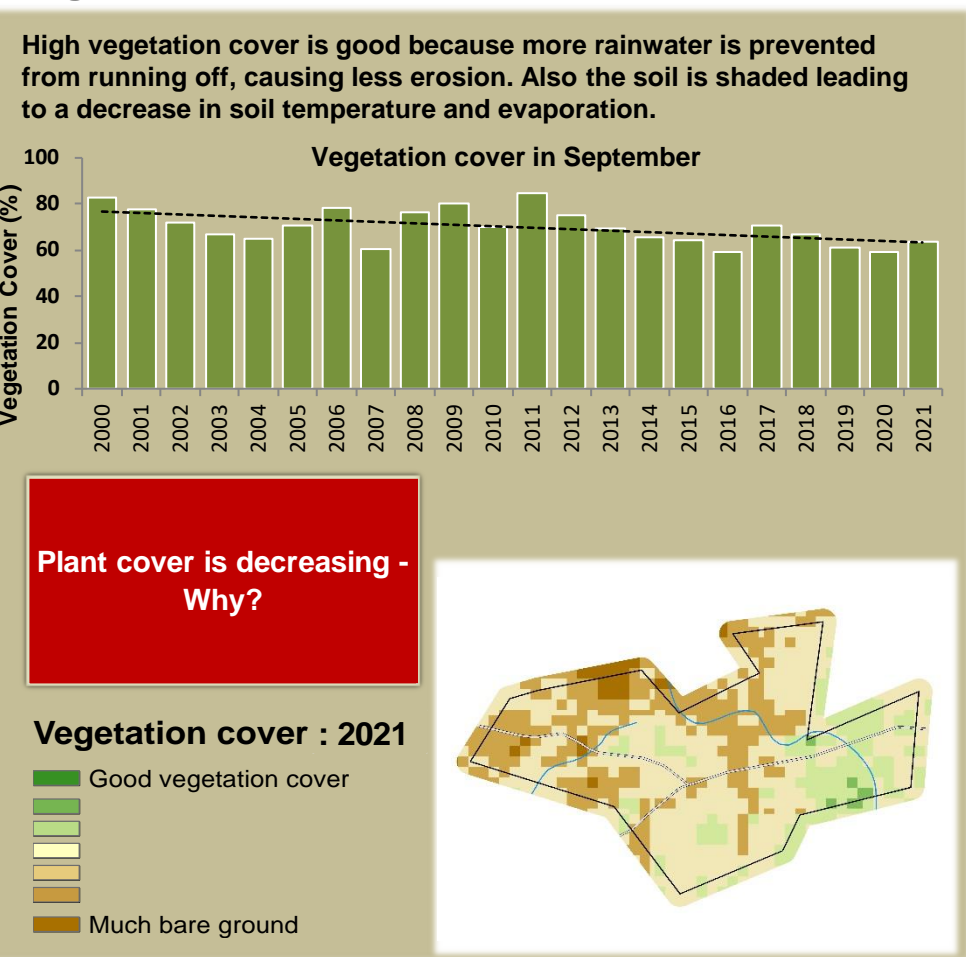

Adapting in response to the current environmental conditions ...

Seasonal trends in rainfall and vegetation (2021 / 2022 Season)

Vegetation cover trend (2000 - 2021)

Vegetation productivity (February to April) 2022

Fire management

Forage availability

Climate and vegetation patterns assist in our understanding of the status of wildlife and livestock in the conservancy for the effective management of these resources.