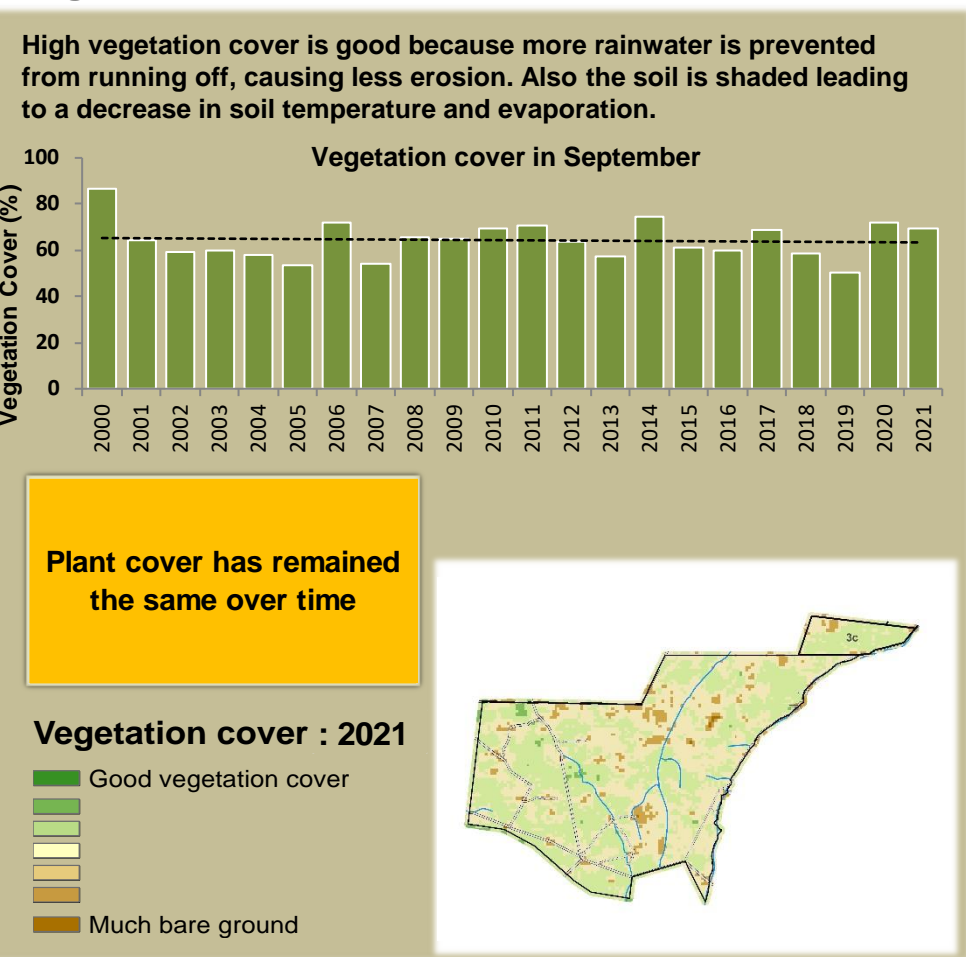

African Wild Dog Climate and Vegetation Report

Adapting in response to the current environmental conditions ...

Seasonal trends in rainfall and vegetation (2021 / 2022 Season)

Vegetation cover trend (2000 - 2021)

Vegetation productivity (February to April) 2022

Fire management

Forage availability

Climate and vegetation patterns assist in our understanding of the status of wildlife and livestock in the conservancy for the effective management of these resources.