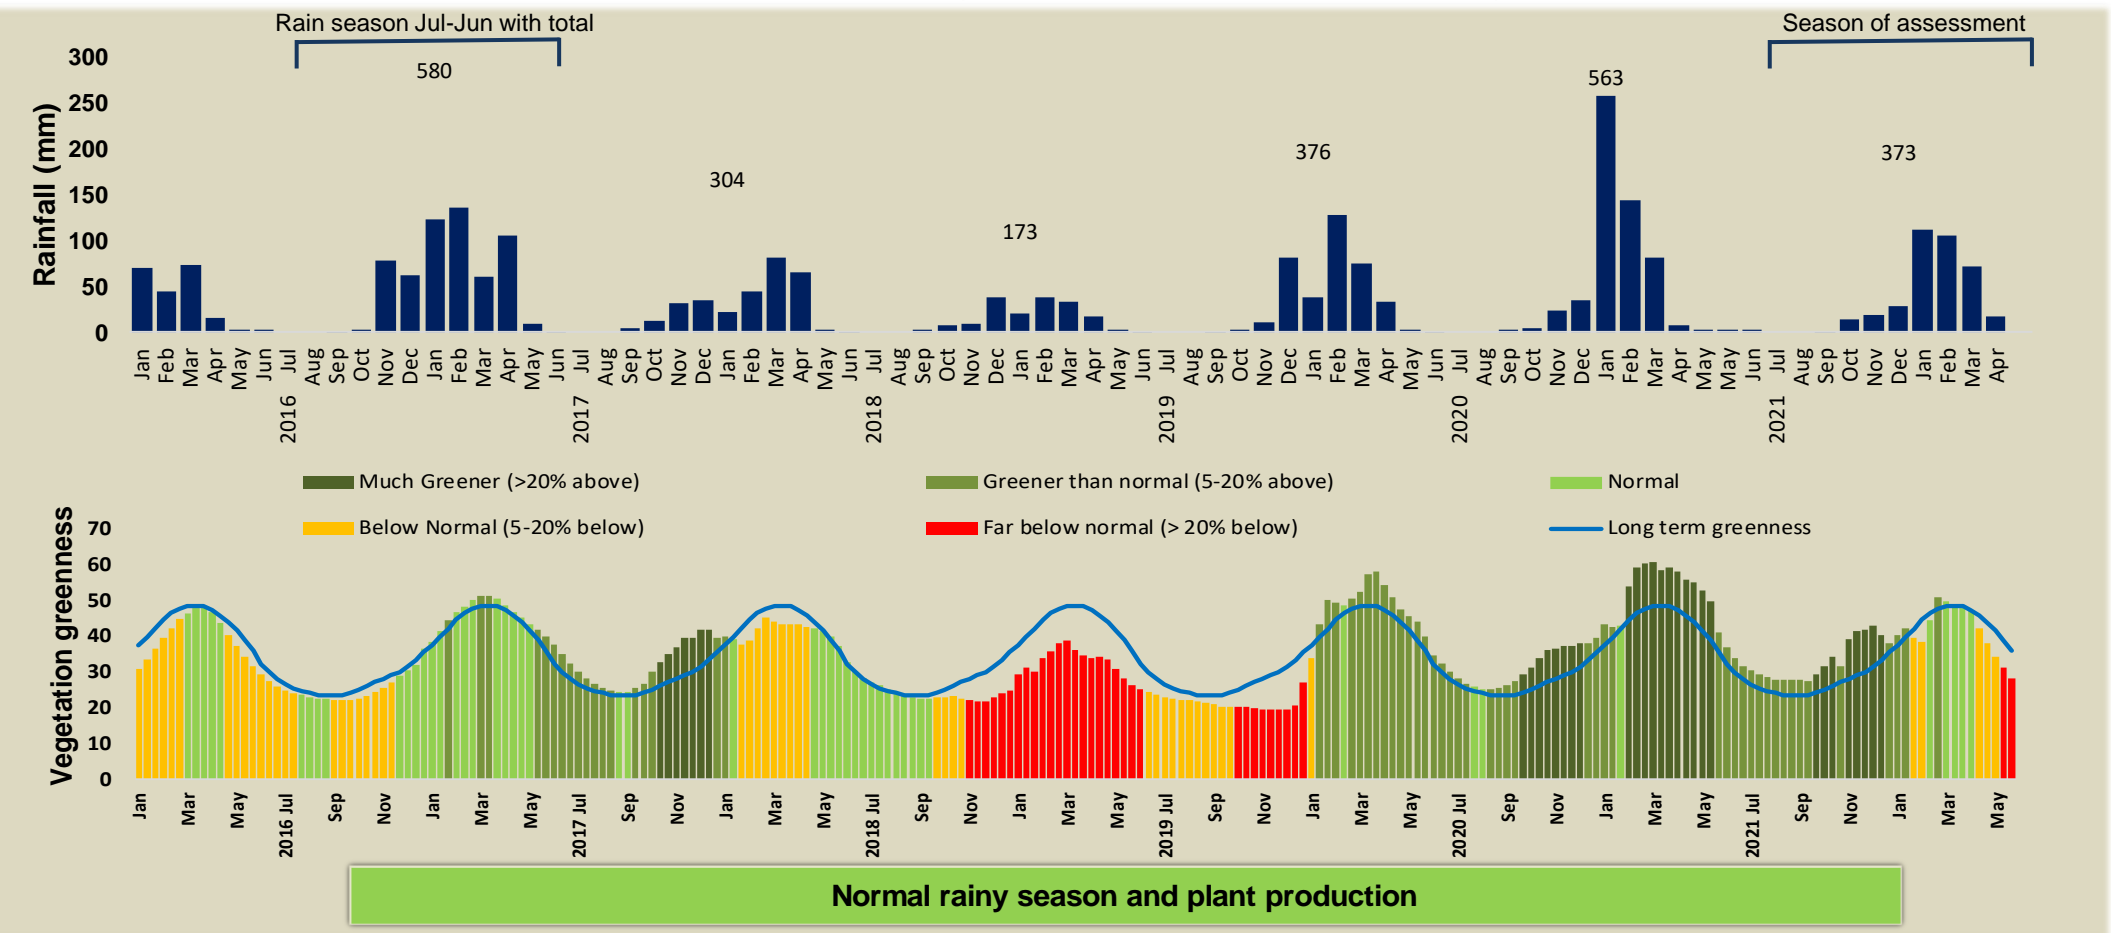

African Wild Dog Climate and Vegetation Report

Adapting in response to the current environmental conditions ...

Seasonal trends in rainfall and vegetation (2021 / 2022 Season)

Vegetation cover trend (2000 - 2021)

Vegetation productivity (February to April) 2022

Fire management

Forage availability

Climate and vegetation patterns assist in our understanding of the status of wildlife and livestock in the conservancy for the effective management of these resources.