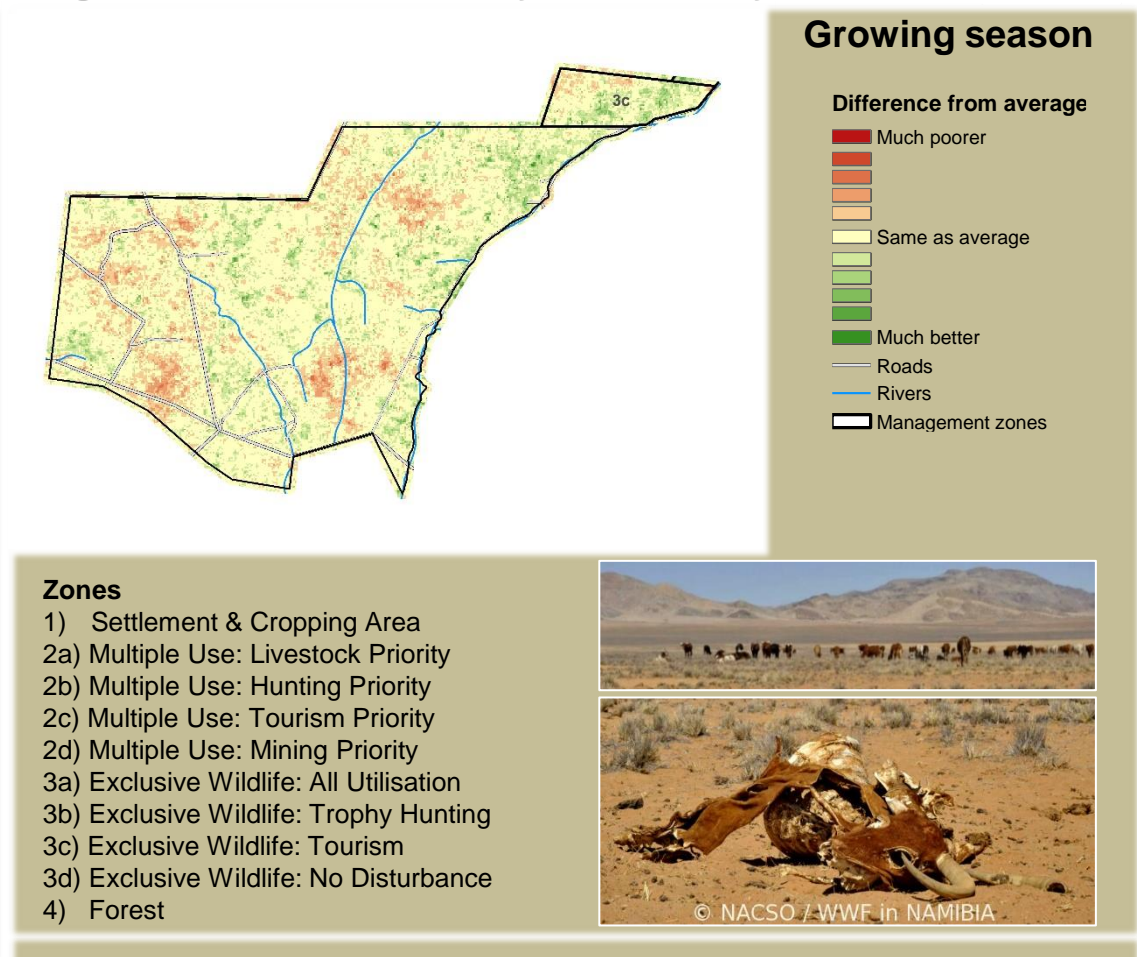

African Wild Dog Climate and Vegetation Report

Adapting in response to the current environmental conditions ...

Seasonal trends in rainfall and vegetation (2021 / 2022 Season)

Vegetation cover trend (2000 - 2021)

Vegetation productivity (February to April) 2022

Fire management

Forage availability

Climate and vegetation patterns assist in our understanding of the status of wildlife and livestock in the conservancy for the effective management of these resources.