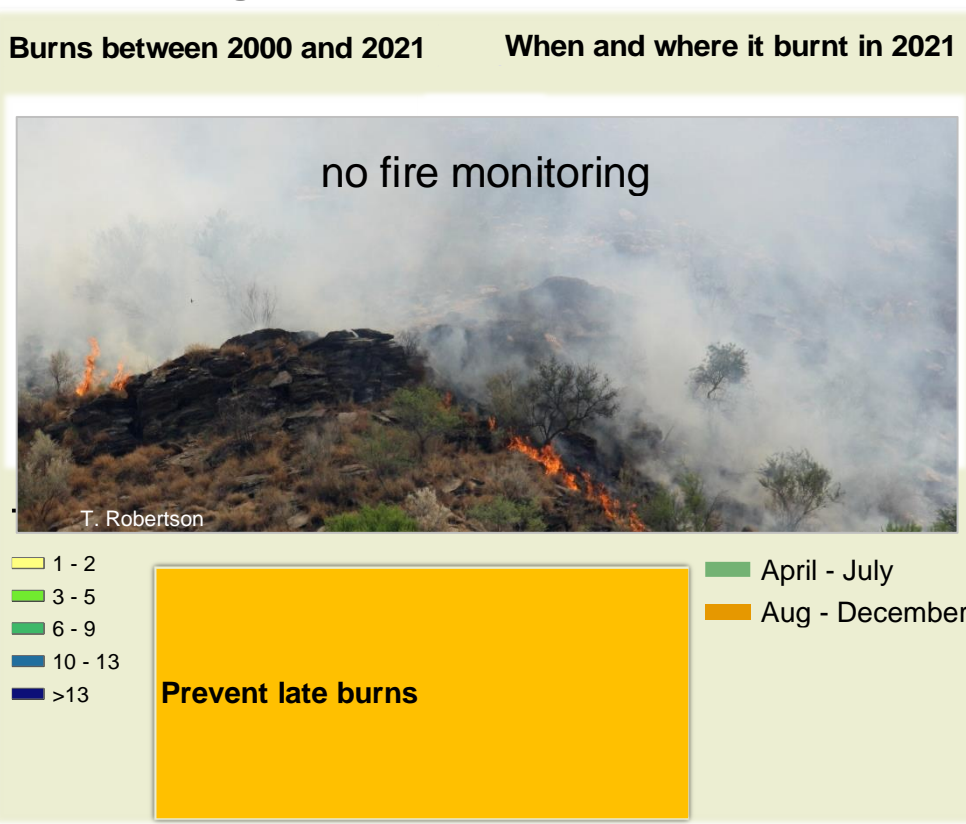

African Wild Dog Climate and Vegetation Report

Adapting in response to the current environmental conditions ...

Seasonal trends in rainfall and vegetation (2021 / 2022 Season)

Vegetation cover trend (2000 - 2021)

Vegetation productivity (February to April) 2022

Fire management

Forage availability

Climate and vegetation patterns assist in our understanding of the status of wildlife and livestock in the conservancy for the effective management of these resources.