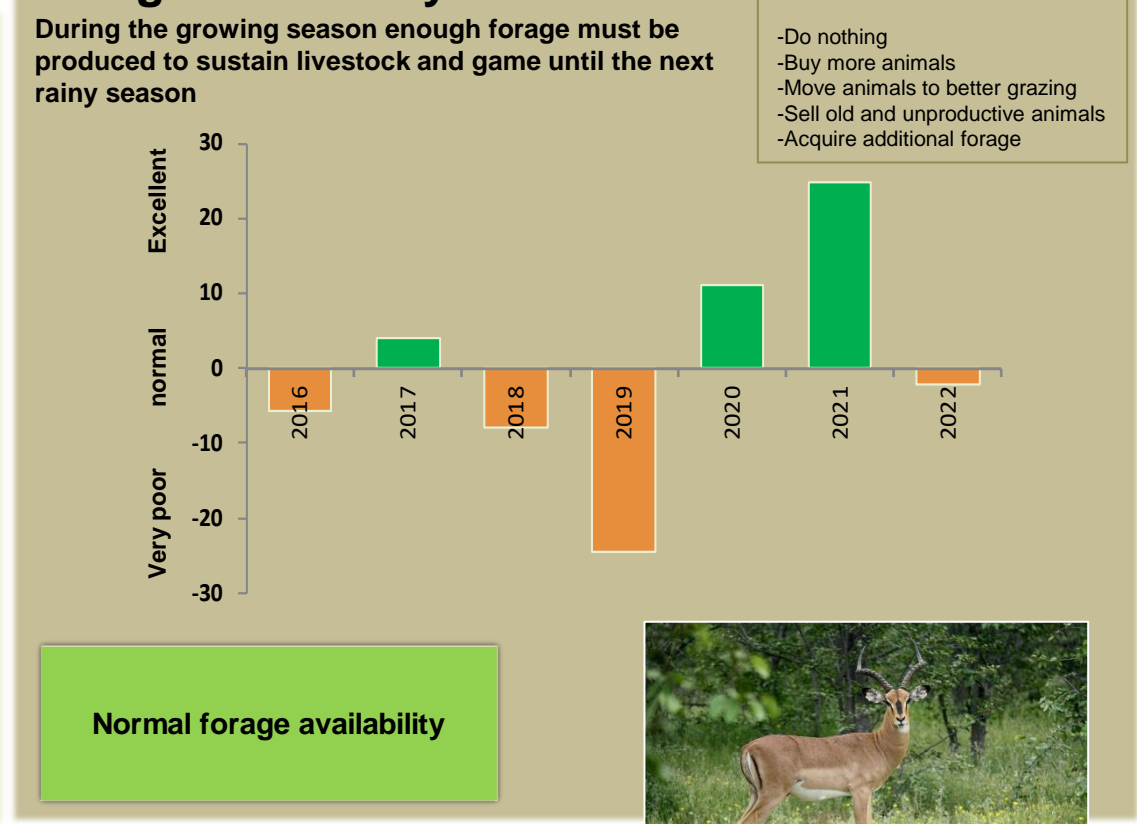

African Wild Dog Climate and Vegetation Report

Adapting in response to the current environmental conditions ...

Seasonal trends in rainfall and vegetation (2021 / 2022 Season)

Vegetation cover trend (2000 - 2021)

Vegetation productivity (February to April) 2022

Fire management

Forage availability

Climate and vegetation patterns assist in our understanding of the status of wildlife and livestock in the conservancy for the effective management of these resources.