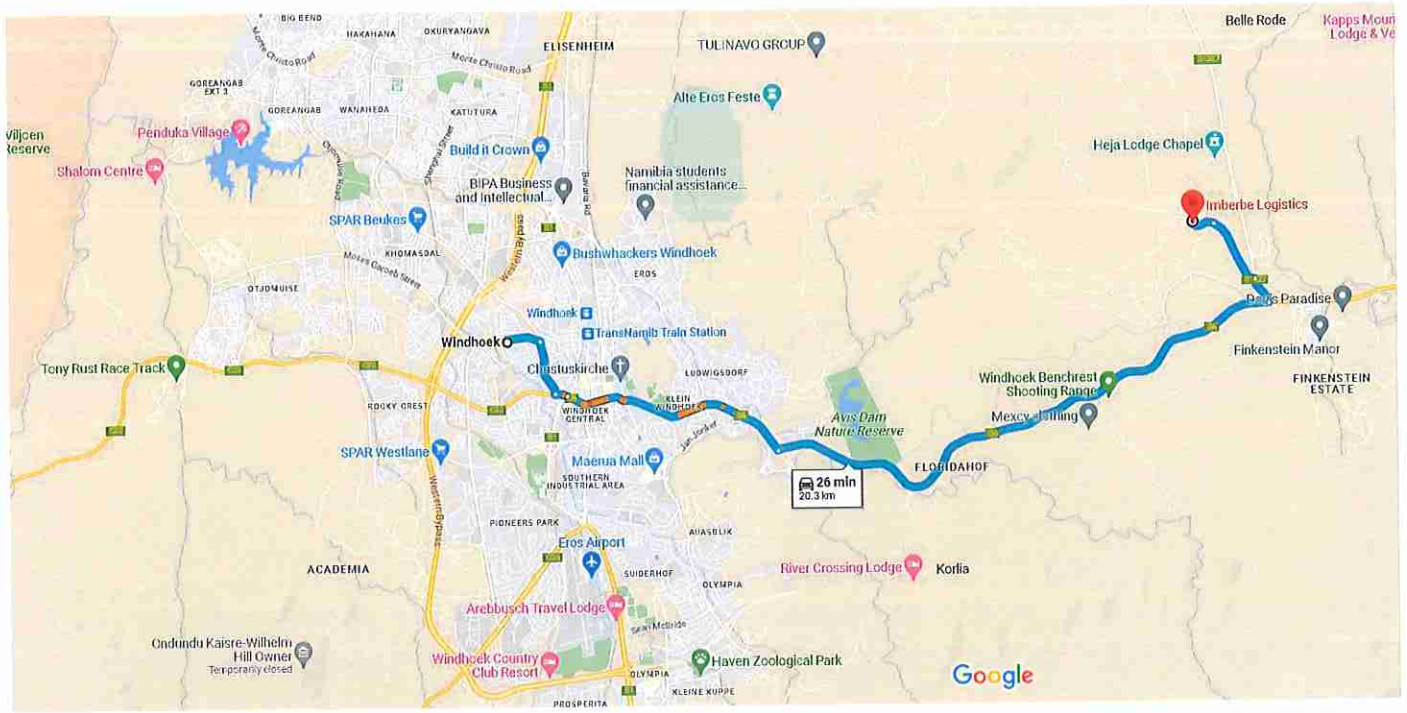

Imberbe Logistics

Map data ©2023 2 km

Imberbe Logistics

4.2 ★★★★★ (19)
Transportation service

Overview

Reviews

About

- 
Remove stop
- 
Save
- 
Nearby
- 
Send to phone
- 
Share