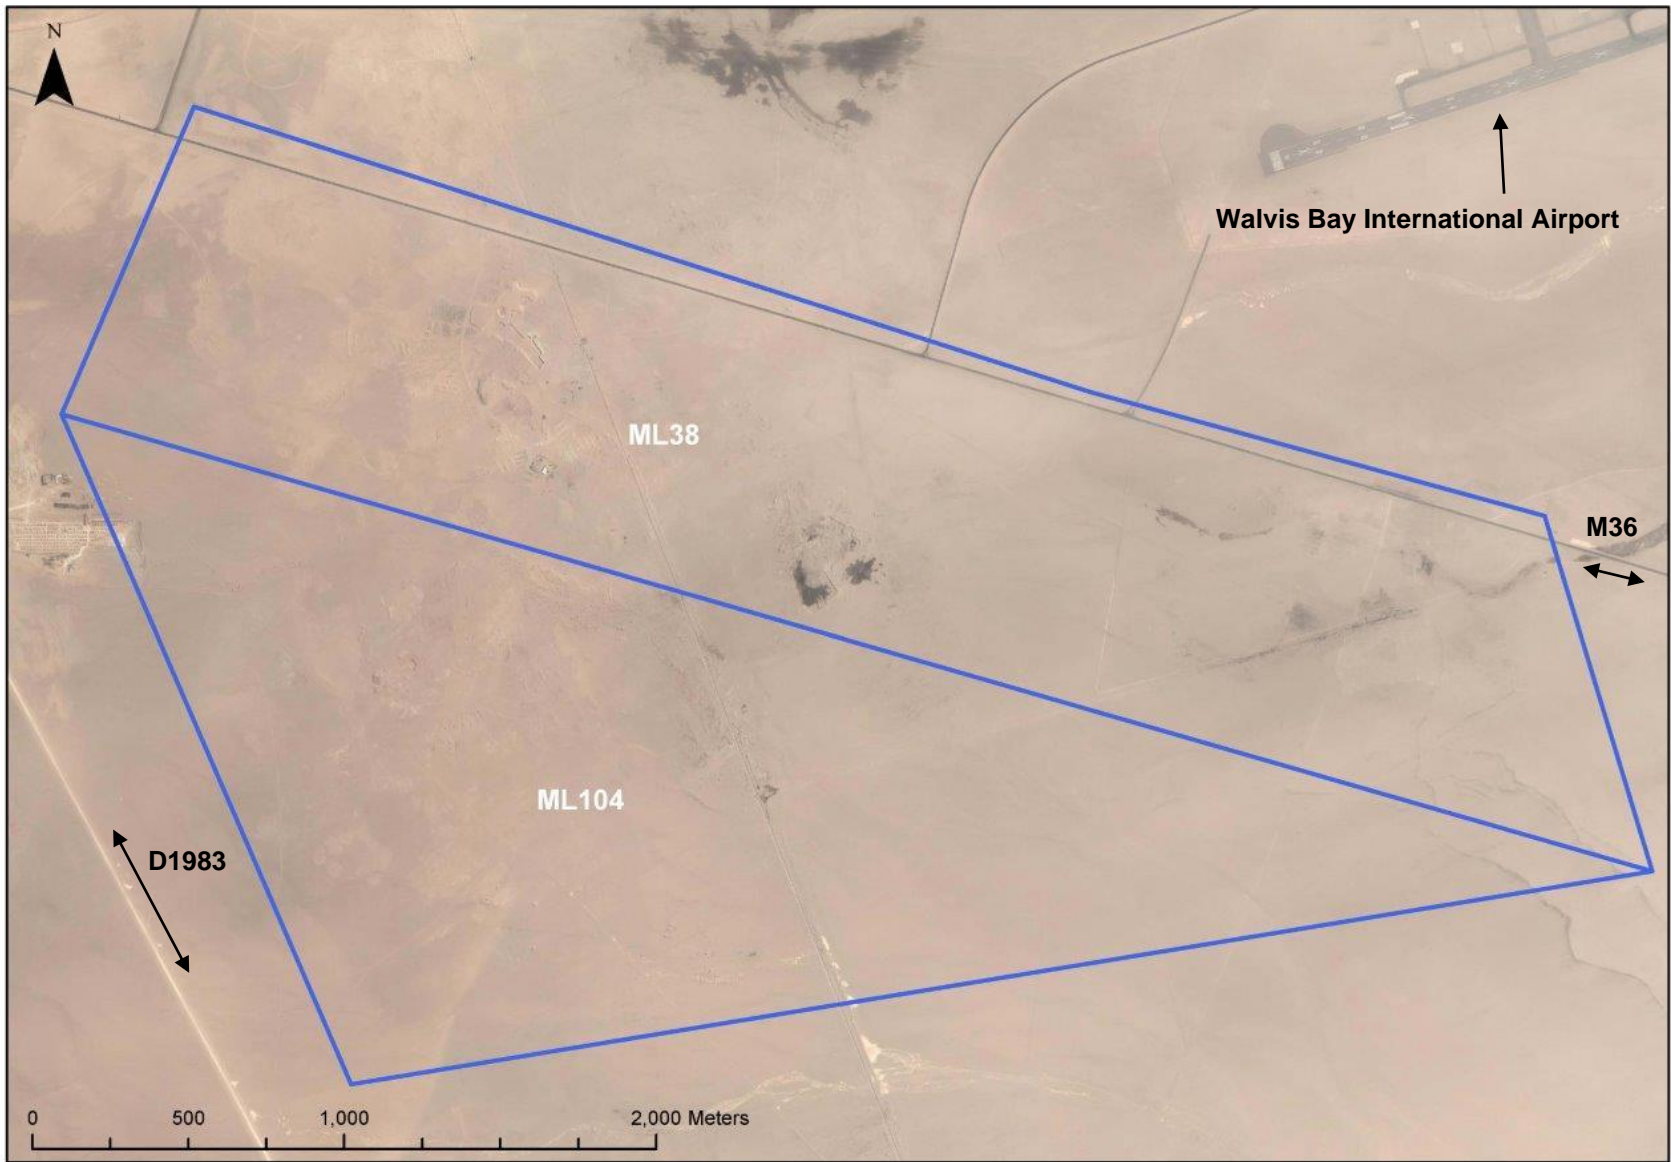

Legend

 ML38 & ML104, Damara Granite PTY Ltd.

ML38 & ML104, Damara Granite PTY Ltd. 

Damara Granite PTY Ltd. ML 38 & 104, Walvis Bay

Coordinates: Lat -22.992529° Long 14.608076°

Google Earth

Image © 2023 Maxar Technologies

200 m

Area Map of ML 38 and ML 104

Area Map of operations on ML 38