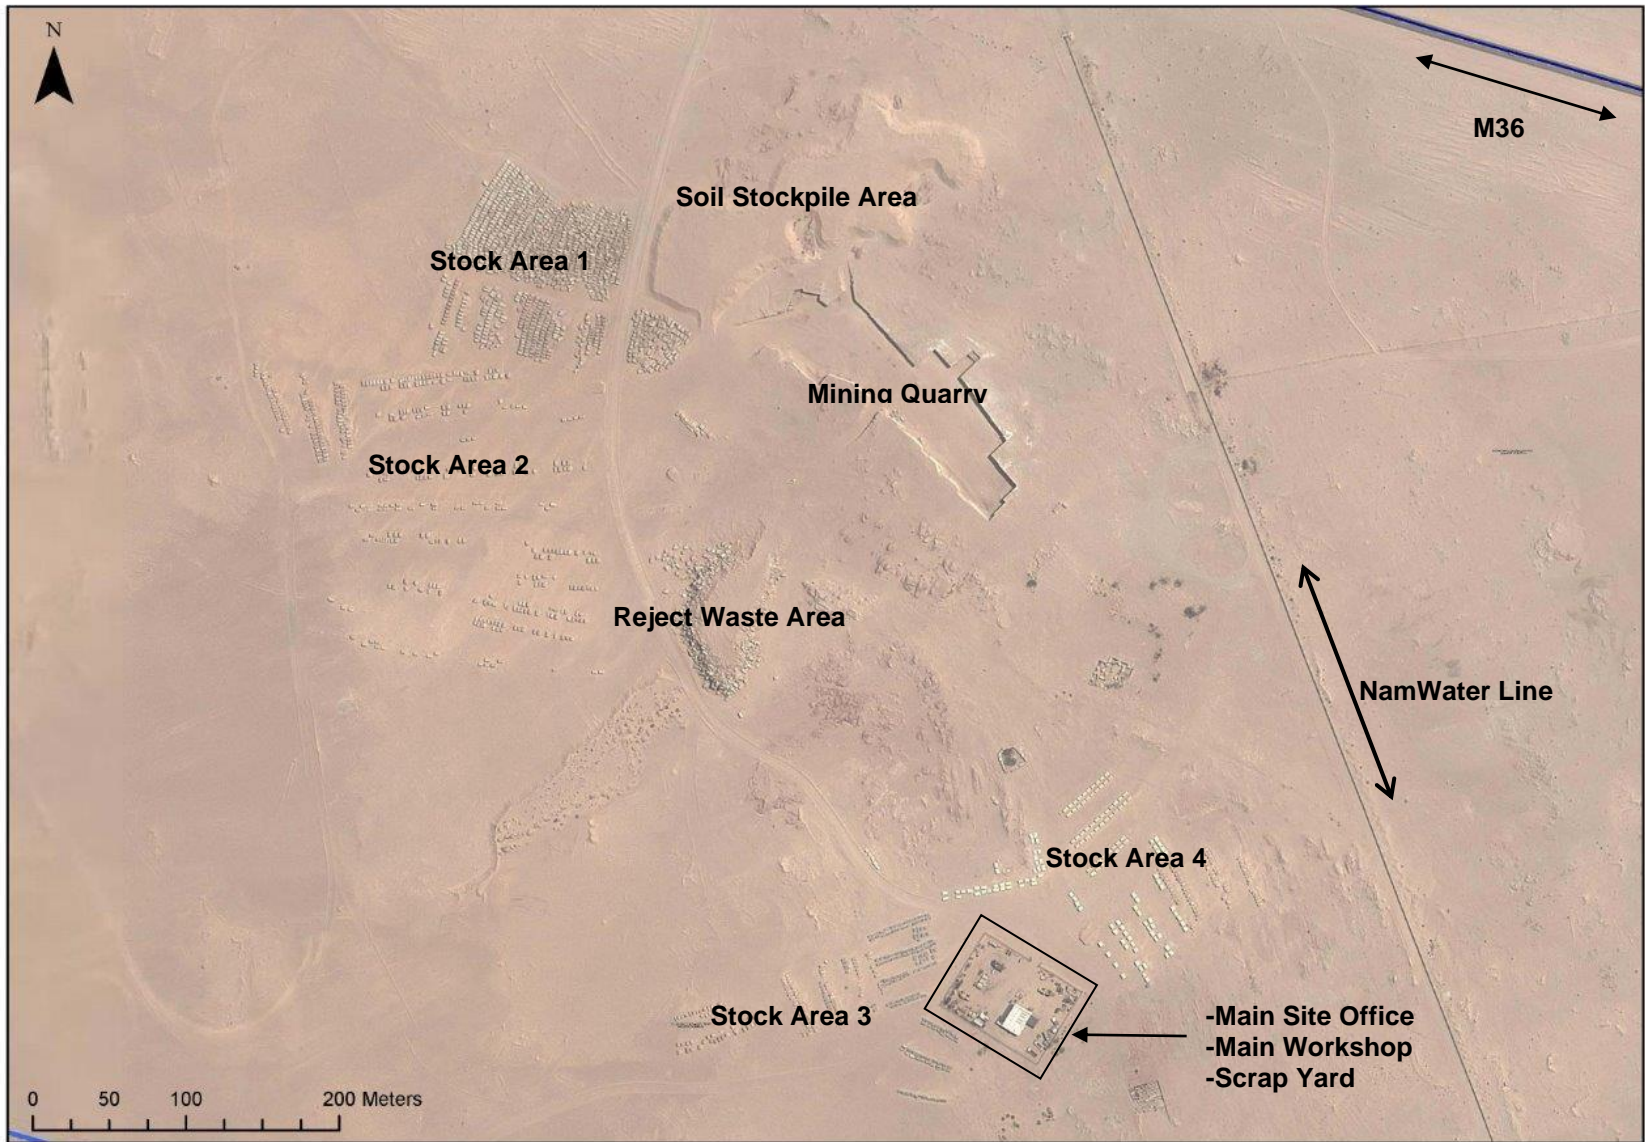

Legend

 ML38 & ML104, Damara Granite PTY Ltd.

ML38 & ML104, Damara Granite PTY Ltd. 

Damara Granite PTY Ltd. ML 38 & 104, Walvis Bay

Coordinates: Lat -22.992529° Long 14.608076°

Google Earth

Image © 2023 Maxar Technologies

200 m

Area Map of ML 38 and ML 104

Area Map of operations on ML 38