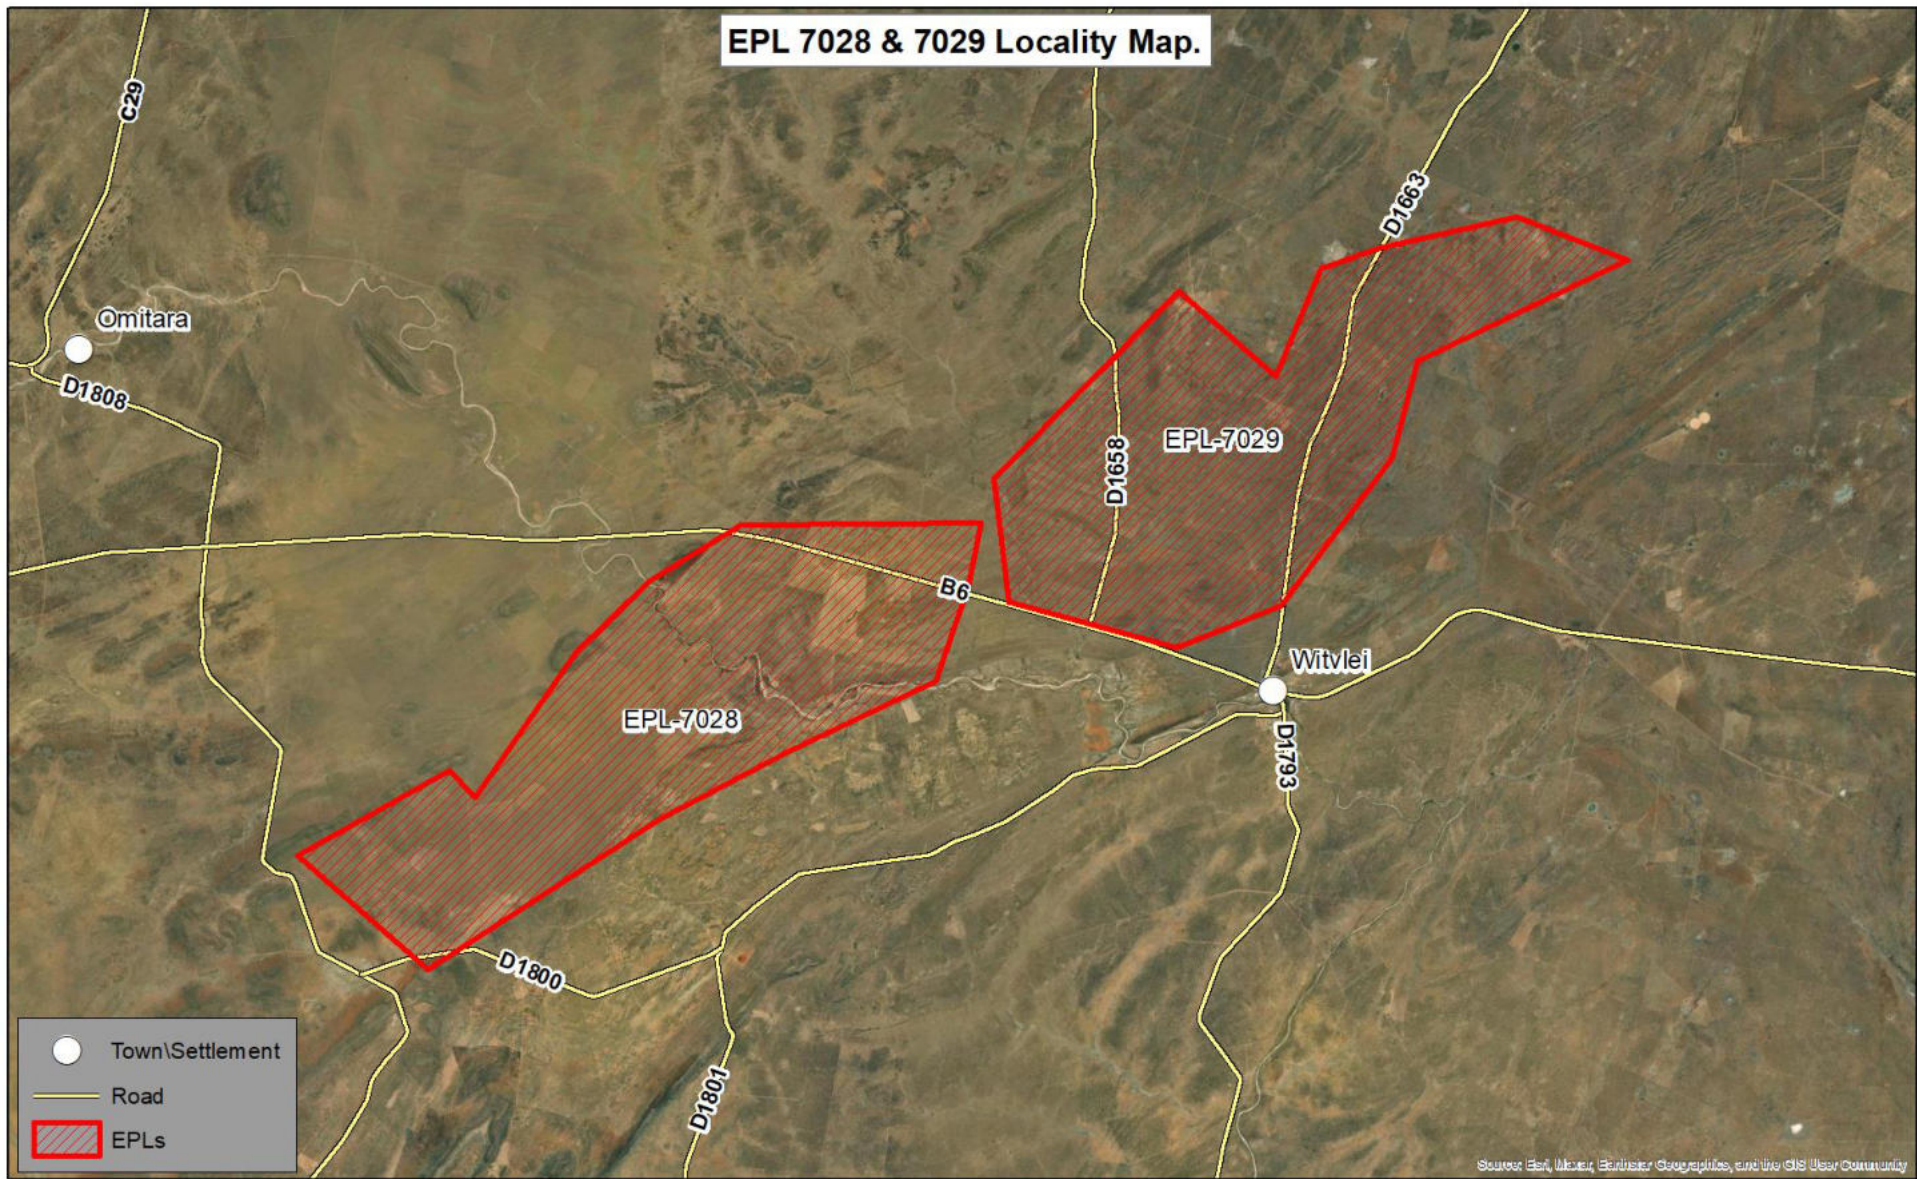

EPL 7028 & 7029 Locality Map.

Cartographer: SL Johannes
Production Date: February 2023

EPL 7028 & 7029
Aloe Investments Two Hundred and Thirty Seven (Pty) Ltd
Region: Omahake
Commodities: BRM, IM, PM
-22.333240 , 18.502326