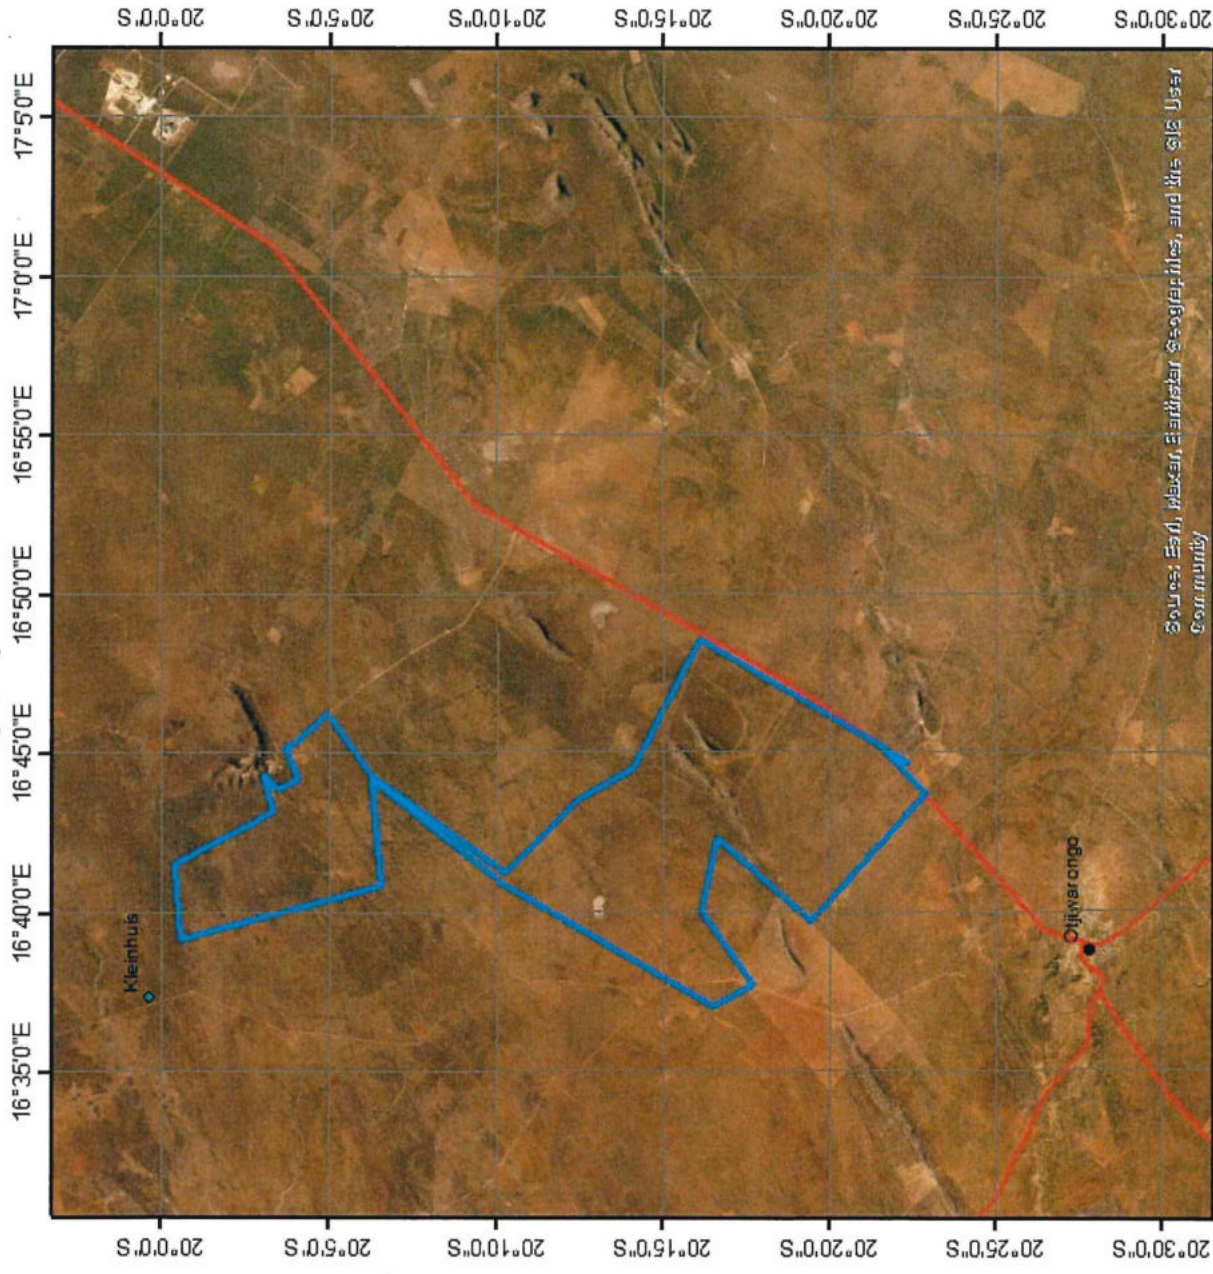

# Locality Map of EPL 8646

**Legend**

- **Waterhole**
- **Peak**
- **Road**
- **EPL Boundary**
- **Regional Boundary**
- **Constituency Boundary**

junior boliano  
INDEPENDENT RESEARCHERS

## Constituency Boundary

*Sources: Esri, DeLorme, Garmin, GeoEye, IGN, Aerio, GEBCO, AeroGRID, IGN, Esri, Swire*