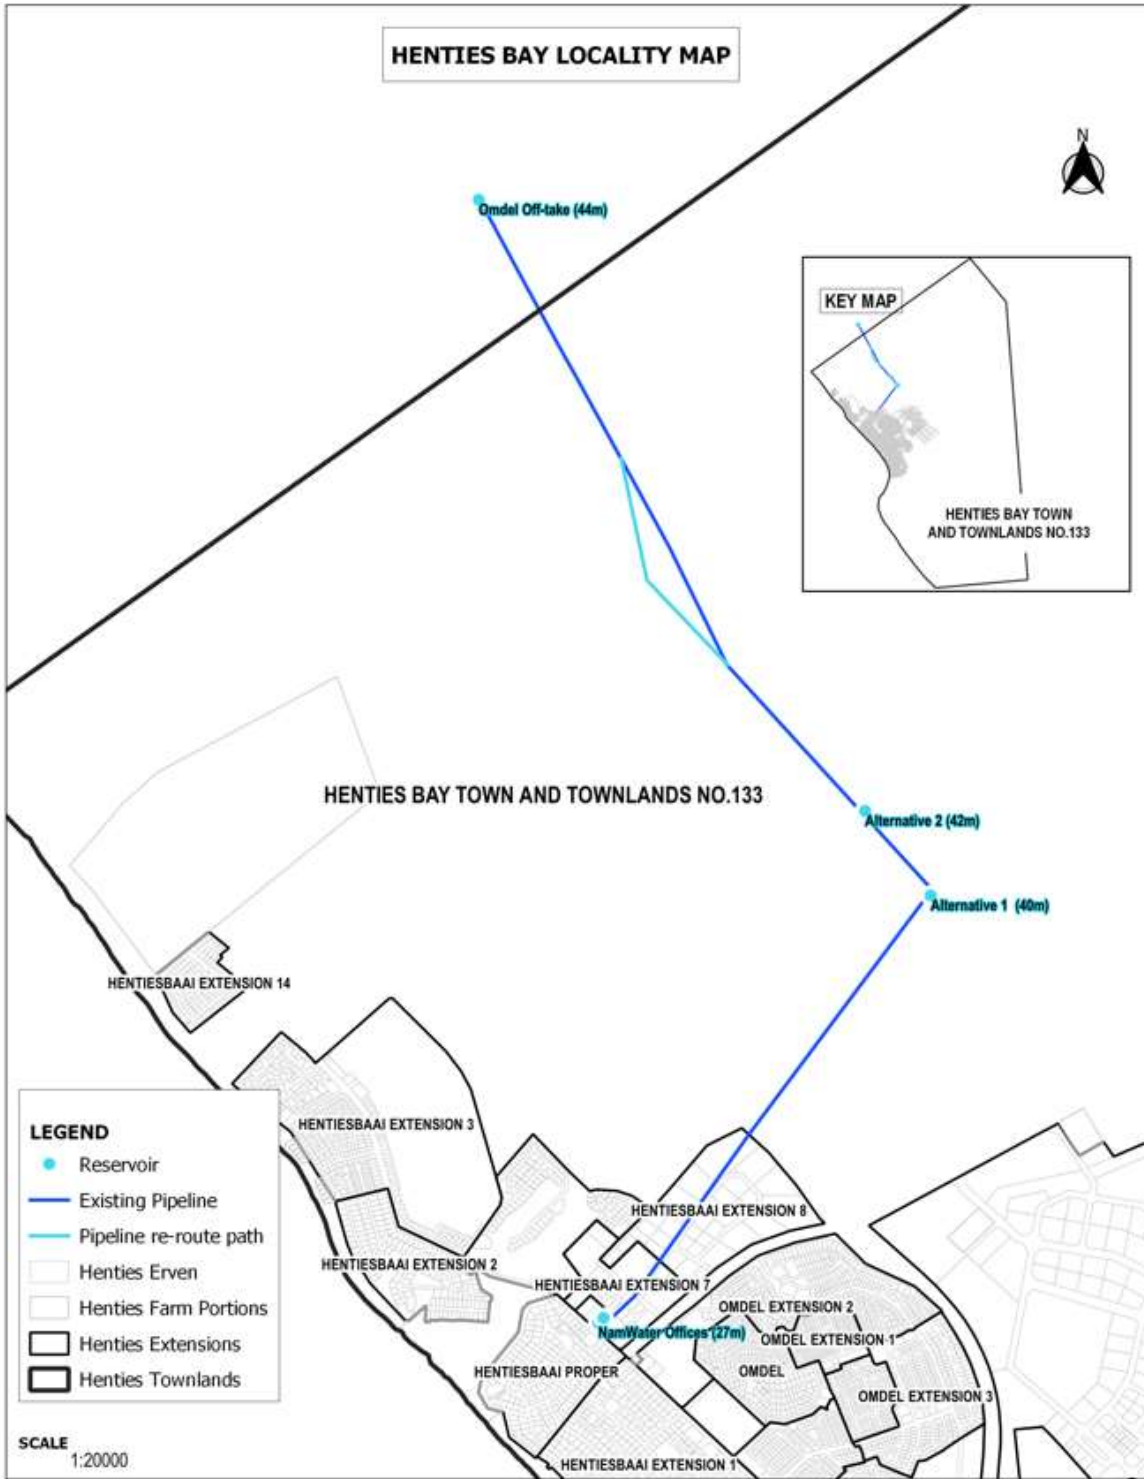

LOCALITY MAP

Coordinates

-22.1151180" S;
14.2813920" E.