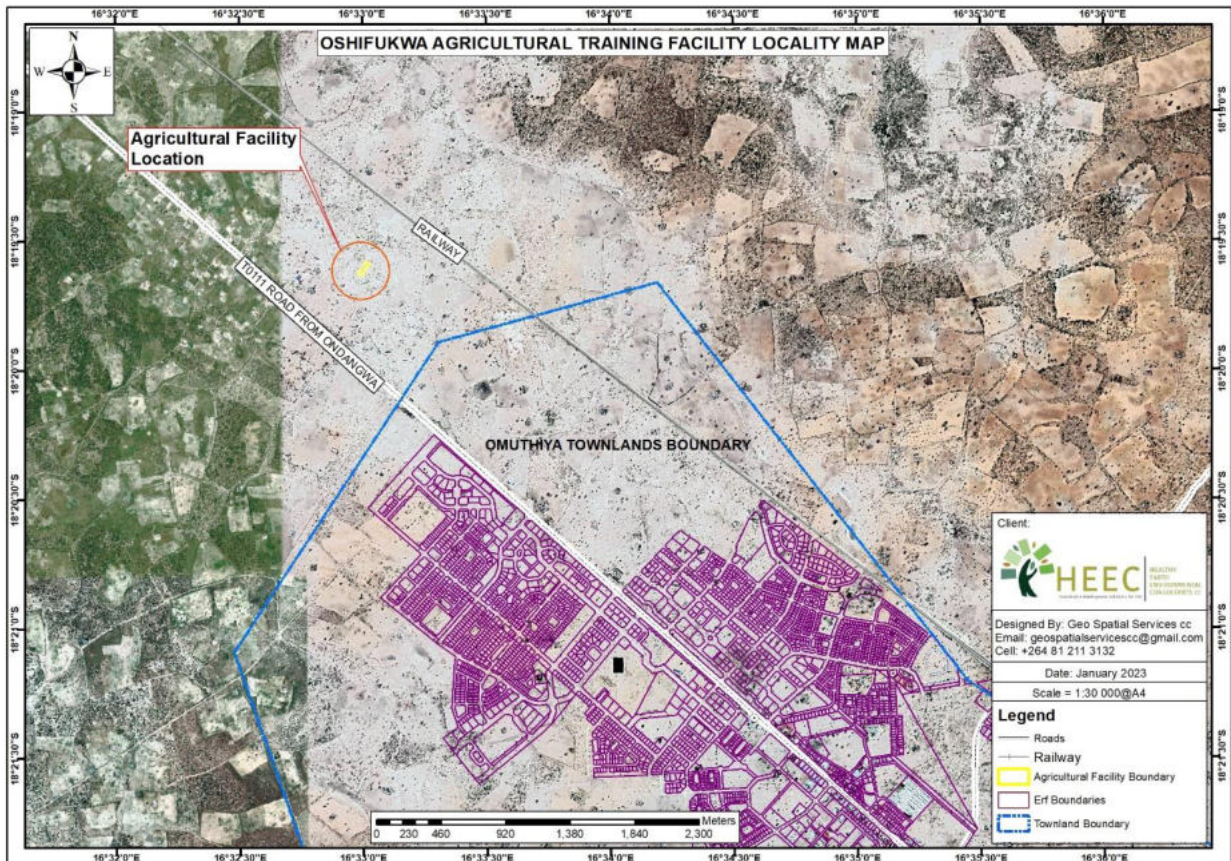

PROJECT LOCATION

The proposed agricultural training facility will be constructed on communal land at Oshifukwa Village located approximately 3 Km west of Omuthiya town, Omuthiya Constituency in Oshikoto Region (**Figures 1, 2 & 3**) below for the proposed site geo-reference. The proponent has been granted a permission by the traditional authority through the village headman. The access to the proposed agricultural training facility will be gained from the existing B1 road (Omuthiya-Ondangwa road) west of Omuthiya town.

Figure 1: Locality map of the proposed Agricultural Training Facility for Namibia College of Technology and Vocational Training CC at Oshifukwa Village, Oshikoto Region, (HEEC, Google Earth, 2023).

Figure 2: Coordinates of the proposed Agricultural Training Facility for Namibia College of Technology and Vocational Training CC at Oshifukwa Village, Oshikoto Region, (HEEC, Google Earth, 2023).

Figure 3: Locality map of the proposed Abattoir Facility for Namibia College of Technology and Vocational Training CC at Oshifukwa Village, Oshikoto Region, (HEEC, Google Earth, 2023).