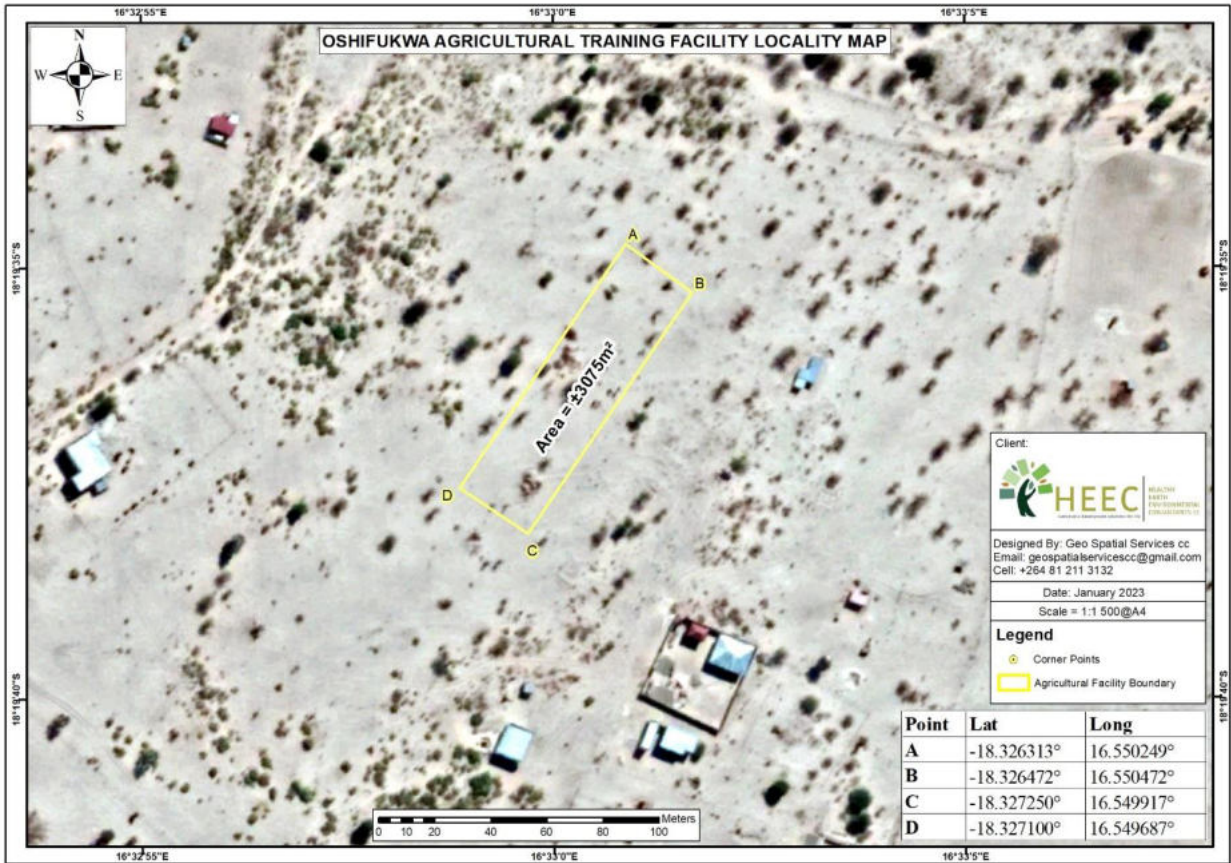

PROJECT LOCATION

The proposed agricultural training facility will be constructed on communal land at Oshifukwa Village located approximately 3 Km west of Omuthiya town, Omuthiya Constituency in Oshikoto Region (**Figures 1, 2 & 3**) below for the proposed site geo-reference. The proponent has been granted a permission by the traditional authority through the village headman. The access to the proposed agricultural training facility will be gained from the existing B1 road (Omuthiya-Ondangwa road) west of Omuthiya town.

Figure 1: Locality map of the proposed Agricultural Training Facility for Namibia College of Technology and Vocational Training CC at Oshifukwa Village, Oshikoto Region, (HEEC, Google Earth, 2023).

Figure 2: Coordinates of the proposed Agricultural Training Facility for Namibia College of Technology and Vocational Training CC at Oshifukwa Village, Oshikoto Region, (HEEC, Google Earth, 2023).

Figure 3: Locality map of the proposed Abattoir Facility for Namibia College of Technology and Vocational Training CC at Oshifukwa Village, Oshikoto Region, (HEEC, Google Earth, 2023).