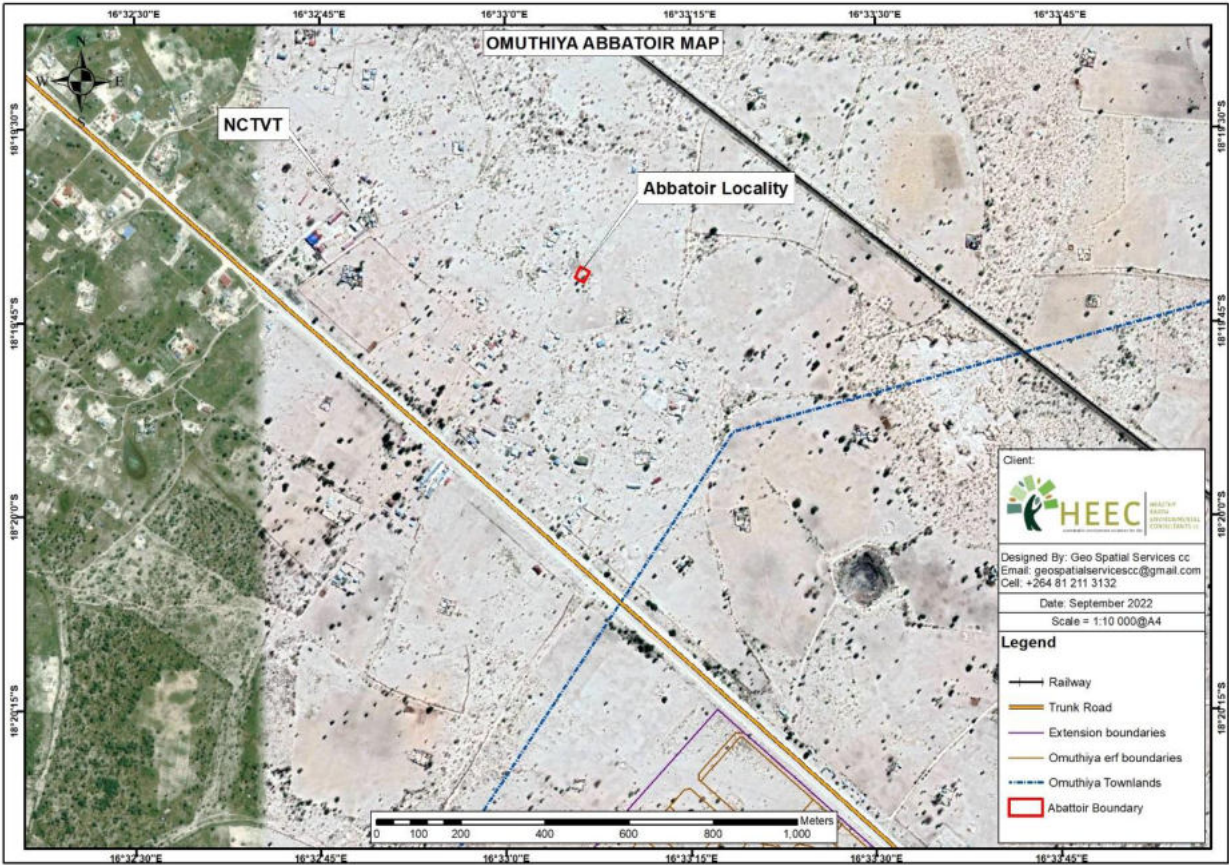

PROJECT LOCATION

The proposed agricultural training facility will be constructed on communal land at Oshifukwa Village located approximately 3 Km west of Omuthiya town, Omuthiya Constituency in Oshikoto Region (**Figures 1, 2 & 3**) below for the proposed site geo-reference. The proponent has been granted a permission by the traditional authority through the village headman. The access to the proposed agricultural training facility will be gained from the existing B1 road (Omuthiya-Ondangwa road) west of Omuthiya town.

Figure 1: Locality map of the proposed Agricultural Training Facility for Namibia College of Technology and Vocational Training CC at Oshifukwa Village, Oshikoto Region, (HEEC, Google Earth, 2023).

Figure 2: Coordinates of the proposed Agricultural Training Facility for Namibia College of Technology and Vocational Training CC at Oshifukwa Village, Oshikoto Region, (HEEC, Google Earth, 2023).

Figure 3: Locality map of the proposed Abattoir Facility for Namibia College of Technology and Vocational Training CC at Oshifukwa Village, Oshikoto Region, (HEEC, Google Earth, 2023).