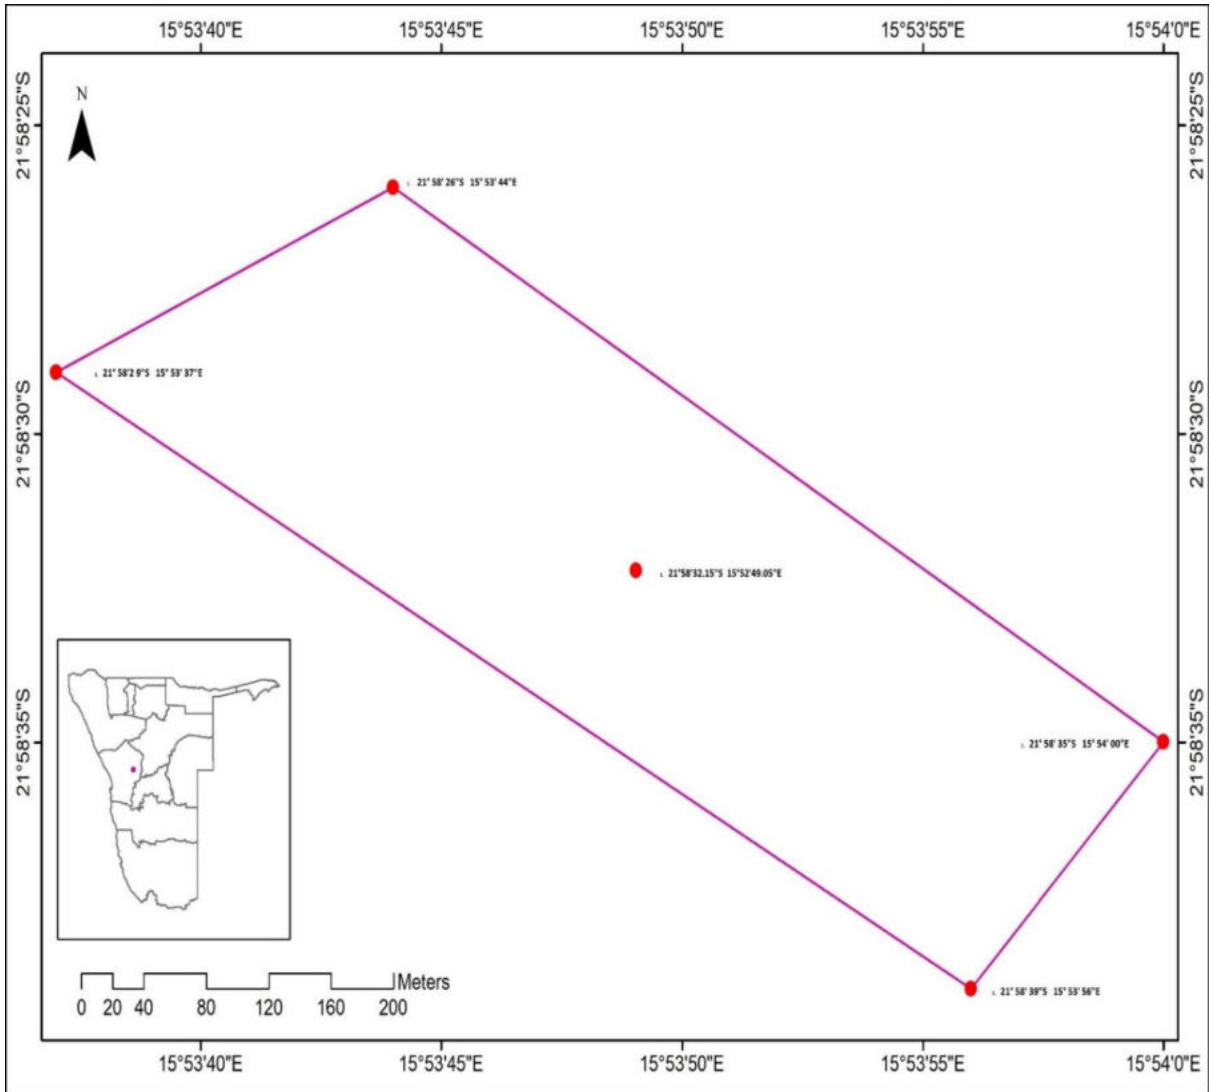

PROJECT LOCATION MINING CLAIM 72121

The mining claim 72121 is situated approximately 8 Km South of Karibib townland when using the D1953 which branch out from the C32 road South of Karibib in Erongo Region as shown in **Figure 1**. The mining claim covers an area of 10.032 Ha and there are active existing dimension stones mining operation taking place in the adjacent area.

Figure 1: Location of the mining claim proposed for dimension stones mining activities (Shown above by the purple quadrant Mining Claim 72121). (Google Earth, 2023).

Figure 2: The orientation of mining claim 72121 (delineated in purple) with geo-reference points.