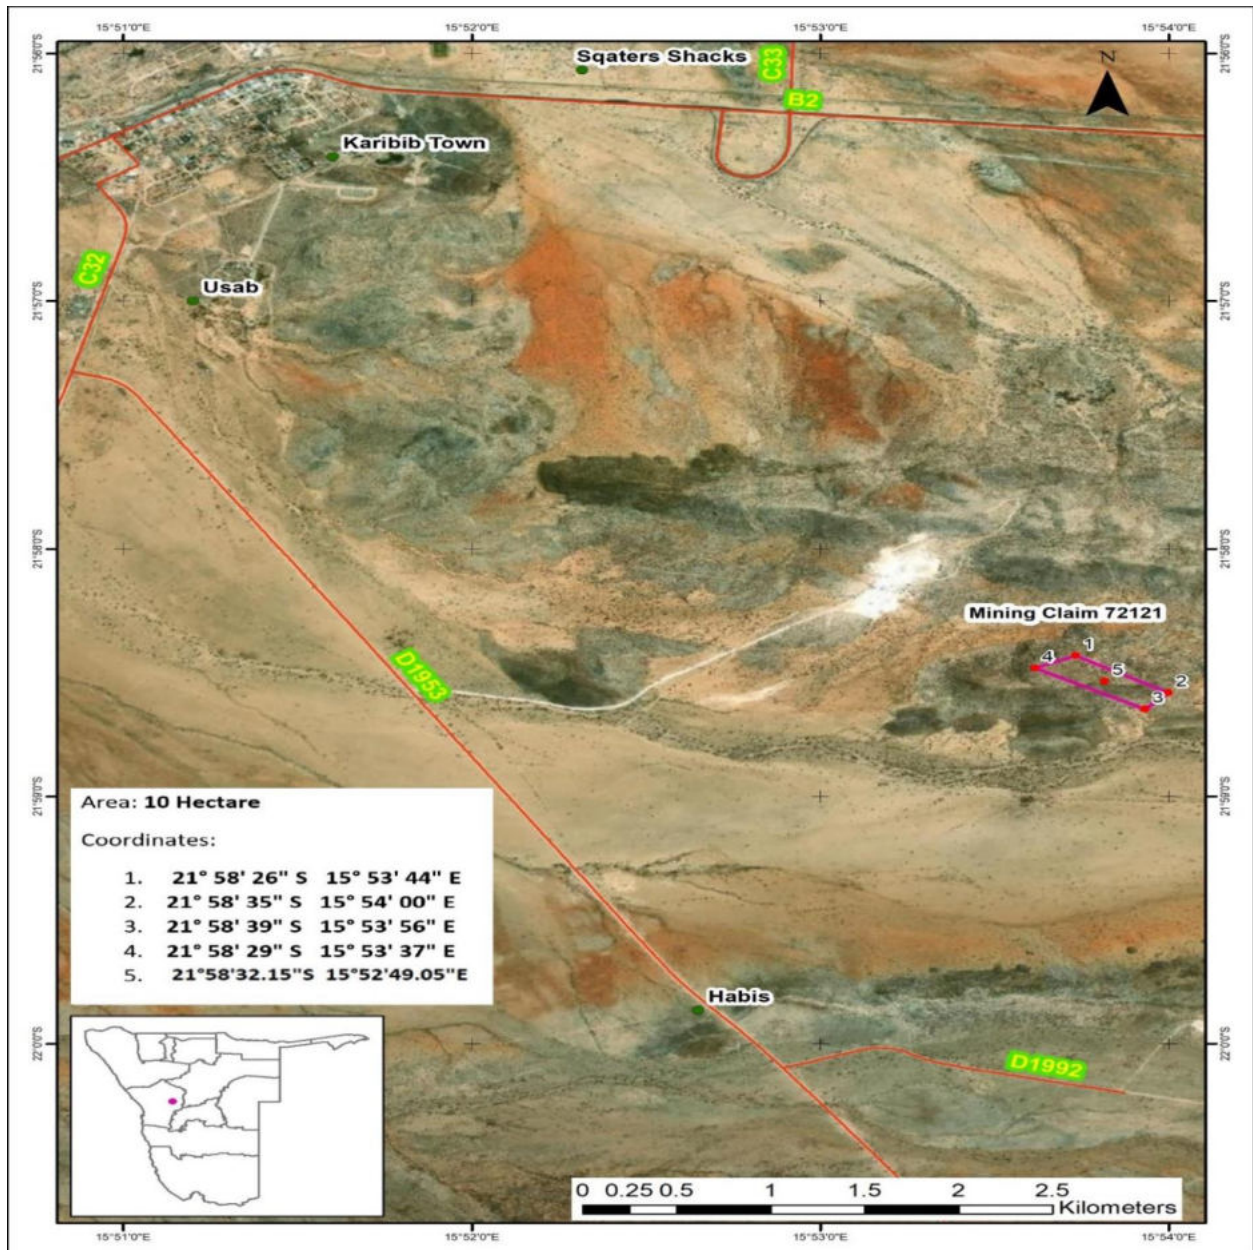

PROJECT LOCATION MINING CLAIM 72121

The mining claim 72121 is situated approximately 8 Km South of Karibib townland when using the D1953 which branch out from the C32 road South of Karibib in Erongo Region as shown in **Figure 1**. The mining claim covers an area of 10.032 Ha and there are active existing dimension stones mining operation taking place in the adjacent area.

Figure 1: Location of the mining claim proposed for dimension stones mining activities (Shown above by the purple quadrant Mining Claim 72121). (Google Earth, 2023).

Figure 2: The orientation of mining claim 72121 (delineated in purple) with geo-reference points.